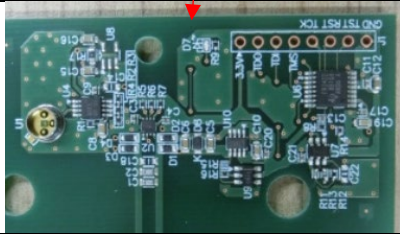

Single wall of VIXELL Pallet

<p>face View</p> 	
<p>back View</p> 	<p>Side view2</p> 
<p><Sensor board unit built in each single wall> Front View of the unit</p>	<p>Bottom View of the unit</p>

Sensor board unit

Type of wireless technology: 13.56MHz wireless NFC power supply

Front View

Bottom View

Zoom of main circuit