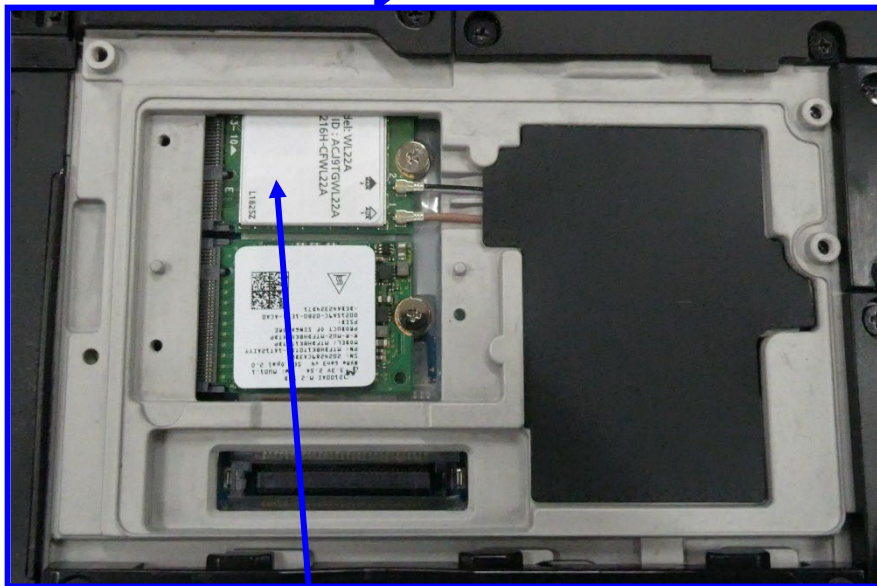

1) Module location

Backside view

The bottom cover is opened

The bottom cover is opened

WLAN/Bluetooth module
FCC ID: ACJ9TGWL22A
IC: 216H-CFWL22A

WWAN module
FCC ID: ACJ9TGWW22A
IC: 216H-CFWW22A

2) Antenna Location