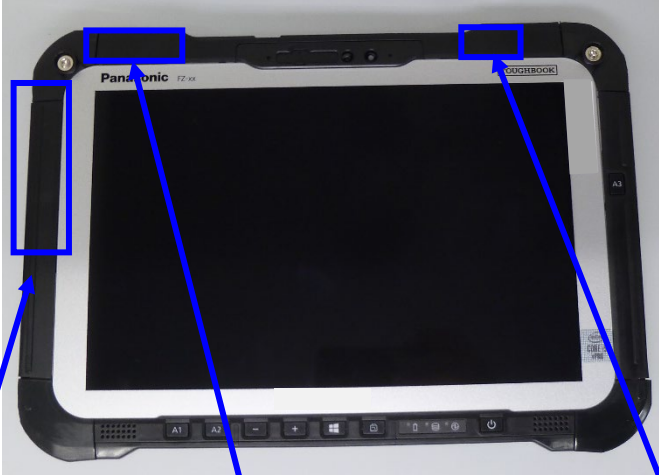

1) Module location

Backside view

The bottom cover is opened

The bottom cover is opened

WLAN/Bluetooth module
FCC ID: ACJ9TGWL22A
IC: 216H-CFWL22A

WWAN module
FCC ID: ACJ9TGWW22A
IC: 216H-CFWW22A

2) Antenna Location

Front view

WWAN TX/RX Antenna

WLAN #1 TX/RX Antenna

WLAN #2 and Bluetooth TX/RX Antenna