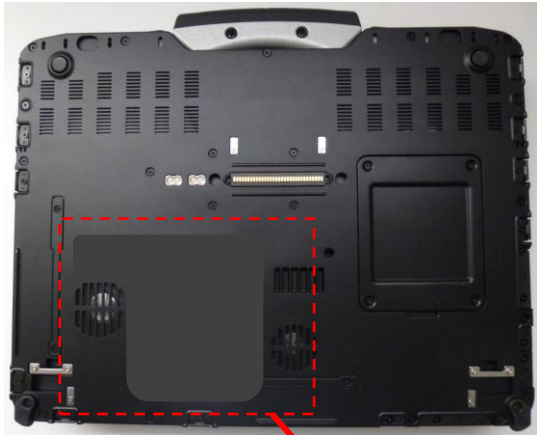

Bottom view

Panasonic

Model No./Modèle FZ-40
Personal Computer/
Ordinateur personnel
DC IN/Entrée c.c. 15.6V \Rightarrow 7.05 A

FCC ID/IC label is affixed to the nameplate label using strong adhesive on its backside.