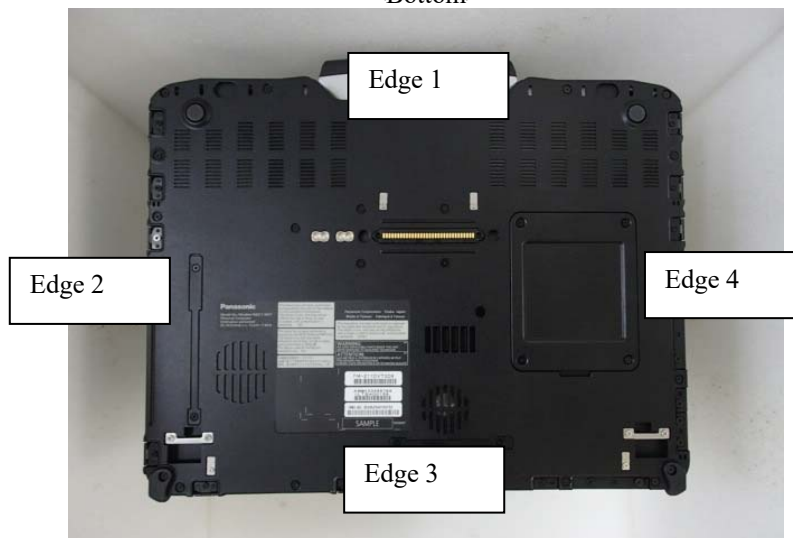

This is Appendixes for Test report No. 14131461H-B-R2.

Appendix A DUT and SAR Setup Photos

DUT Photos

Laptop

<Front-1>

<Front-2>

<Rear-1>

<Rear-2>

<Front-3>

<Rear-3>

<Right>

<Left>

<Top>

<Bottom>

<Front-4>

<Rear-4>

<Front-5>

<Rear-5>

SAR Setup Photos

A.1 Keyboard surface, 0 mm Separation Distance

A.2 Bottom, 0 mm Separation Distance