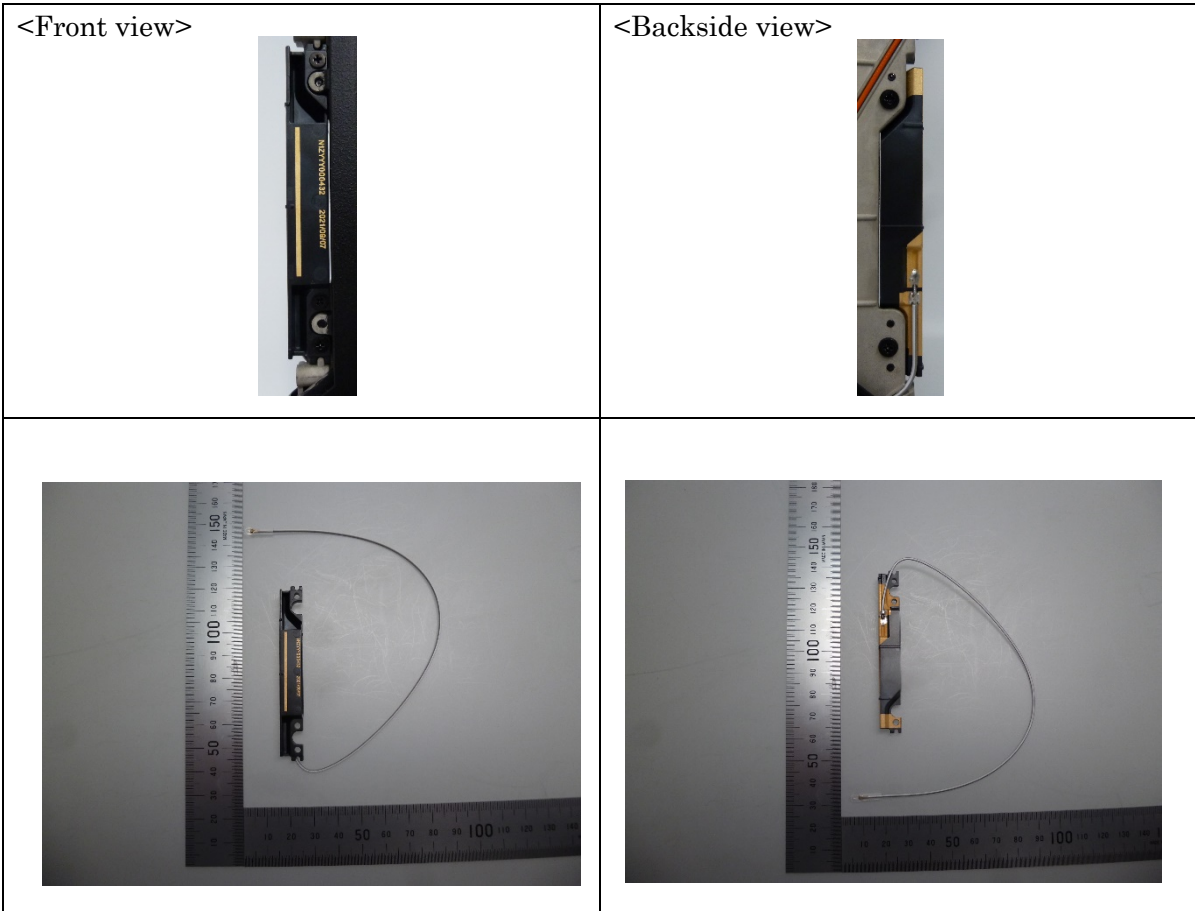

FZ-40 Internal Photos

1. Module Locations

Bottom side

With the cover opened

WLAN module

WWAN module

2. Antenna Locations

<Front view>

With the cover opened

Close-up Photos of Antennas

WWAN-main Antenna

WWAN-4th Antenna

WWAN-aux Antenna (RX only)

WWAN-3rd Antenna (RX only)

WLAN-BT Antenna

WLAN-main Antenna