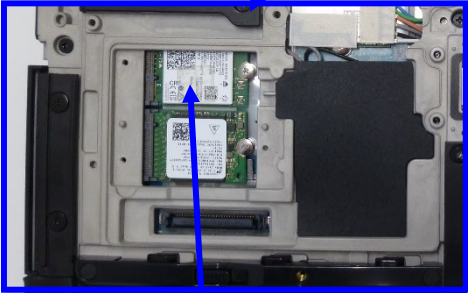

# 1) Module location

Backside view

The bottom cover is opened

The bottom cover is opened

WLAN/Bluetooth module  
 FCC ID: ACJ9TGWL20B  
 IC: 216H-CFWL20B

WWAN module  
 FCC ID: ACJ9TGWW21A  
 IC: 216H-CFWW21A