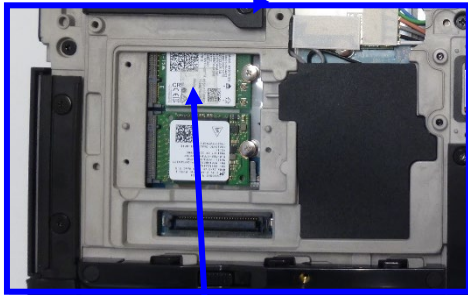

1) Module location

Backside view

The bottom cover is opened

The bottom cover is opened

WLAN/Bluetooth module
FCC ID: ACJ9TGWL20B
IC: 216H-CFWL20B

WWAN module
FCC ID: ACJ9TGWW18C
IC: 216H-CFWW18A

2) Antenna Location

Front view

WWAN TX/RX Antenna

WLAN #1 TX/RX Antenna

WLAN #2 and Bluetooth TX/RX Antenna