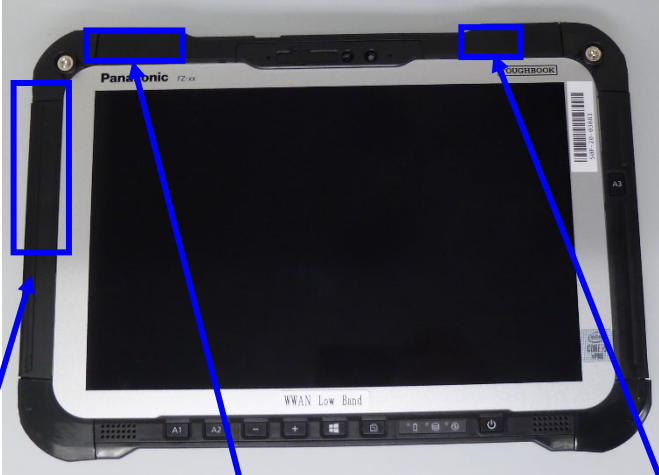

1) Module location

Backside view

The bottom cover is opened

The bottom cover is opened

WLAN/Bluetooth module
FCC ID: ACJ9TGWL20B
IC: 216H-CFWL20B

WWAN module
FCC ID: ACJ9TGWW18C
IC: 216H-CFWW18A

2) Antenna Location

Front view

WWAN TX/RX Antenna

WLAN #1 TX/RX Antenna

WLAN #2 and Bluetooth TX/RX Antenna