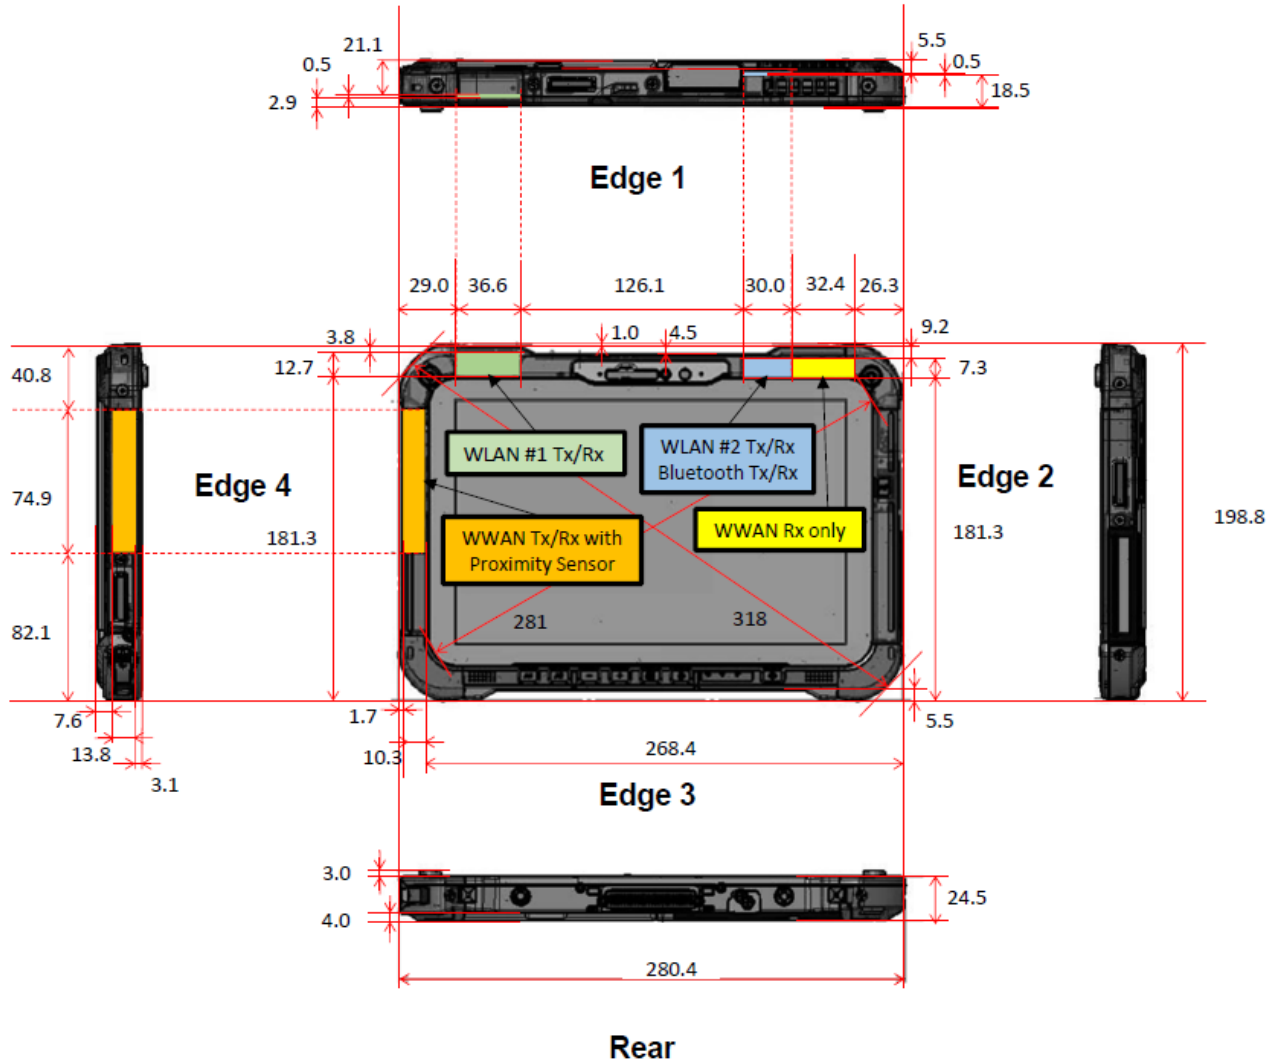

Appendix B Antenna Dimensions and Separation Distances

Tablet mode

FZ-G2 can use laptop computer with the base unit.
The base unit provides keyboard, input/output interfaces (USB, DC-input)

Laptop mode