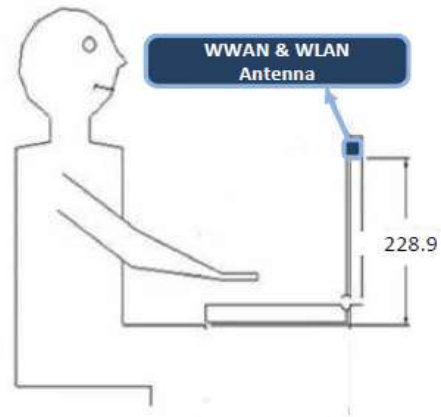

<Right Side View> Notebook Mode(90°)

Antenna	Rear Face
	(mm)
WWAN Main Ant 0	228.90
WLAN Main Ant 0	228.90
WLAN/BT Aux Ant 1	228.90