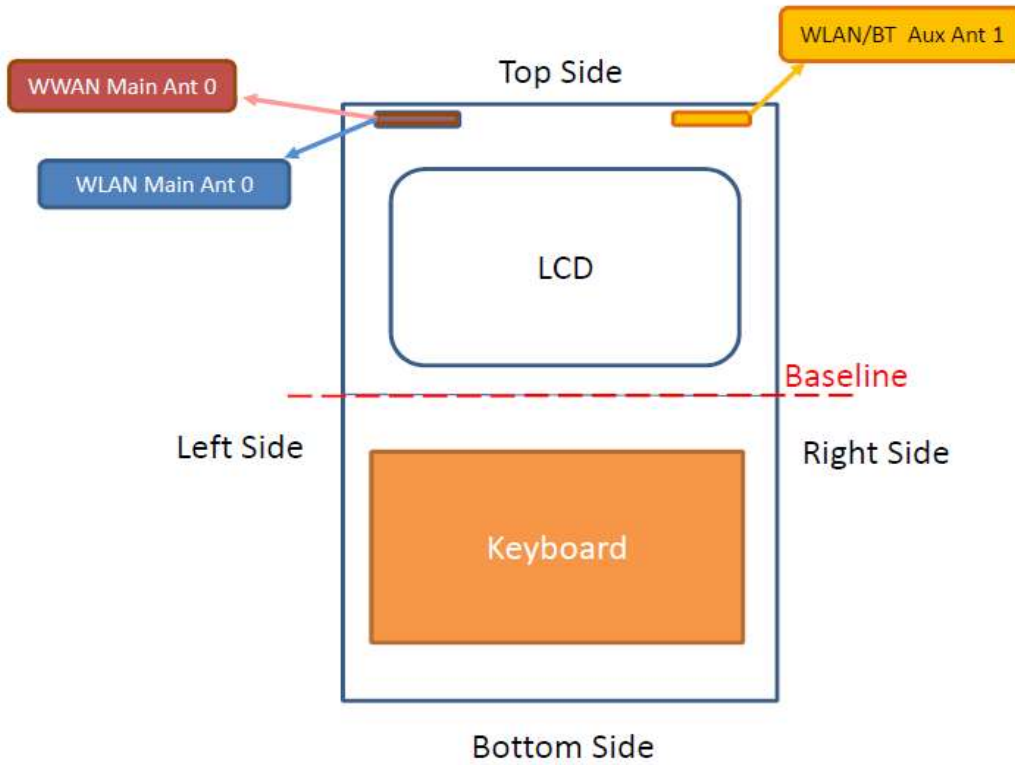

<Front Face View>Notebook Mode (180°)

Antenna	To Top Side	To Baseline	To Left Side	To Right Side
	(mm)	(mm)	(mm)	(mm)
WWAN Main Ant 0	1.70	228.90	19.35	325.05
WLAN Main Ant 0	1.70	228.90	19.35	325.05
WLAN/BT Aux Ant 1	1.70	228.90	325.05	19.35

<Right Side View> Notebook Mode(90°)

Antenna	Rear Face
	(mm)
WWAN Main Ant 0	228.90
WLAN Main Ant 0	228.90
WLAN/BT Aux Ant 1	228.90