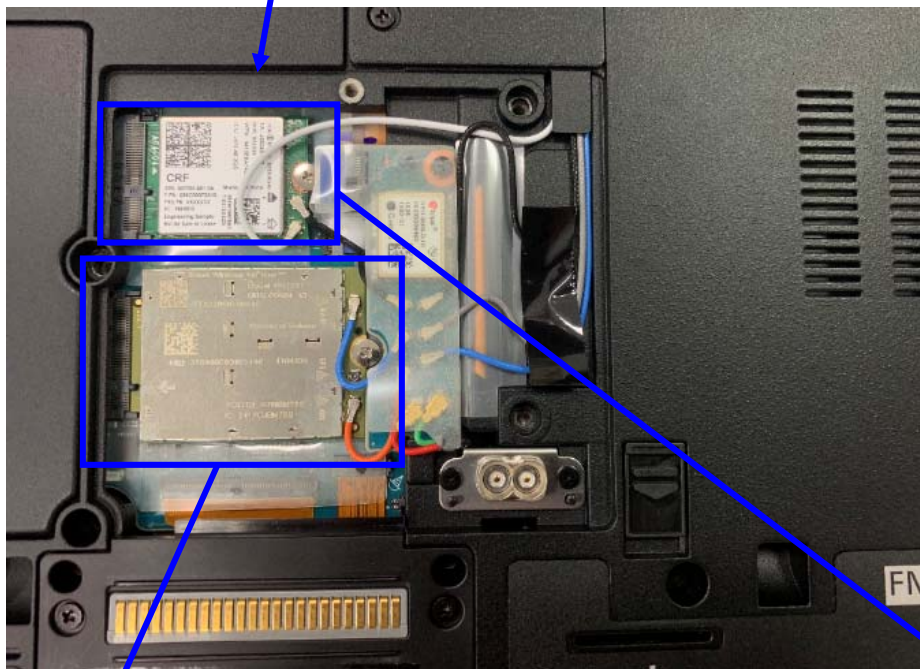

Module Location

WWAN module
FCC ID: ACJ9TGWW18A
IC: 216H-CFWW18A

WLAN/Bluetooth module
FCC ID: ACJ9TGWL20B
IC: 216H-CFWL20B

Antenna Location

WWAN/WLAN
Main Antenna

WWAN/WLAN
Aux Antenna

<Front view>

The close-up photo of the WWAN Main and Aux Antenna

WWAN/WLAN Main Antenna	WWAN/WLAN Aux Antenna
<p><Front view></p>	<p><Front View></p>
<p><View of Edge1></p>	<p><View of Edge1></p>
<p><Backside view></p>	<p><Backside view></p>