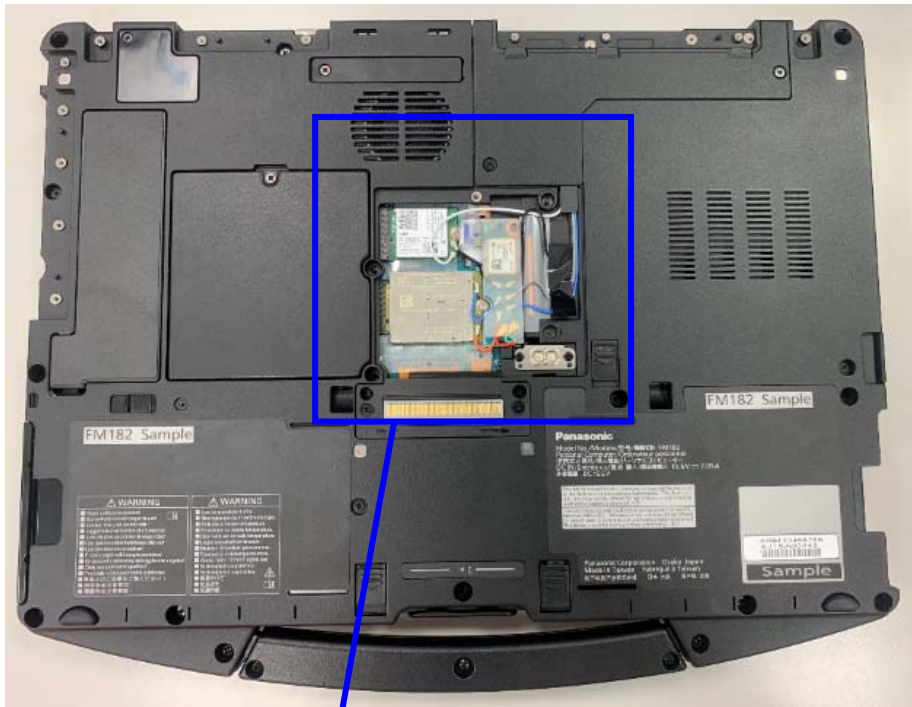

Module Location

WWAN module
FCC ID: ACJ9TGWW18A
IC: 216H-CFWW18A

WLAN/Bluetooth module
FCC ID: ACJ9TGWL20B
IC: 216H-CFWL20B

Antenna Location

WWAN/WLAN
Main Antenna

WWAN/WLAN
Aux Antenna

<Front view>

The close-up photo of the WWAN Main and Aux Antenna

WWAN/WLAN Main Antenna	WWAN/WLAN Aux Antenna
<p><Front view></p>	<p><Front View></p>
<p><View of Edge1></p>	<p><View of Edge1></p>
<p><Backside view></p>	<p><Backside view></p>