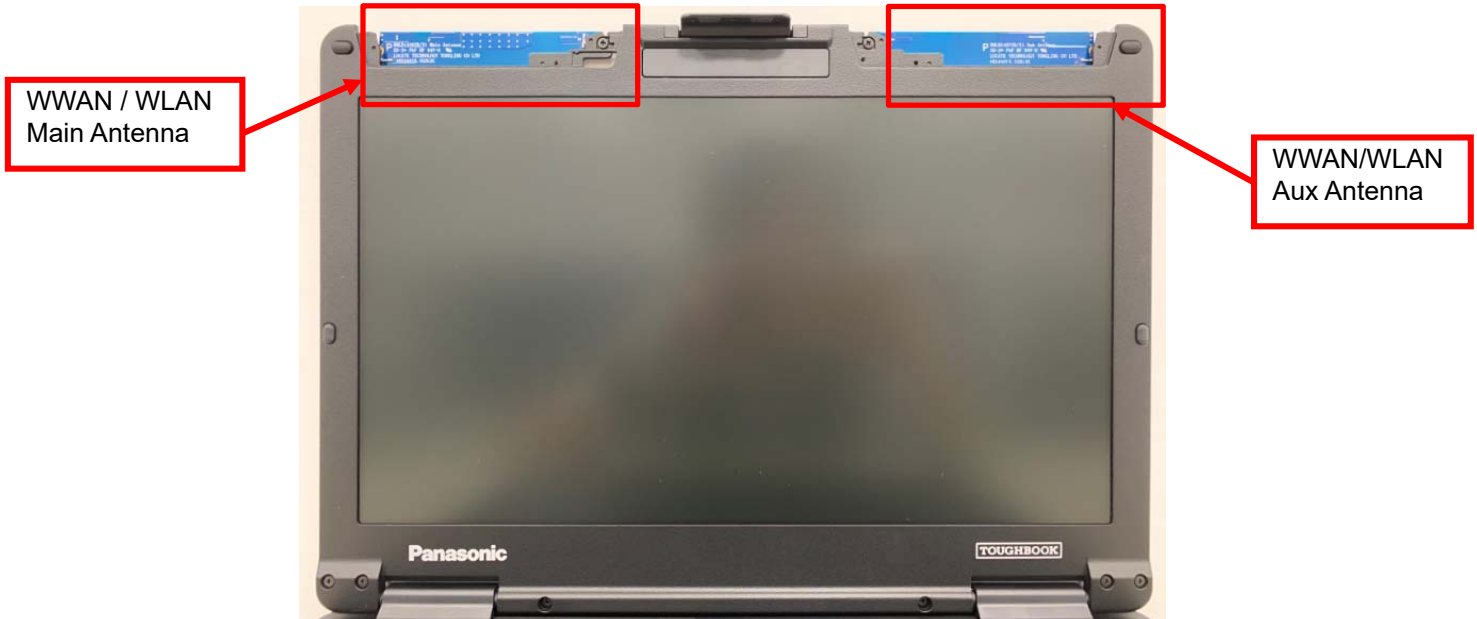

Module Location

WWAN module
FCC ID: ACJ9TGWW18A
IC: 216H-CFWW18A

WLAN/Bluetooth module
FCC ID: ACJ9TGWL20B
IC: 216H-CFWL20B

Antenna Location

WWAN/WLAN
Main Antenna

WWAN/WLAN
Aux Antenna

<Front view>

The close-up photo of the WWAN Main and Aux Antenna

WWAN/WLAN Main Antenna	WWAN/WLAN Aux Antenna
<p><Front view></p>	<p><Front View></p>
<p><View of Edge1></p>	<p><View of Edge1></p>
<p><Backside view></p>	<p><Backside view></p>