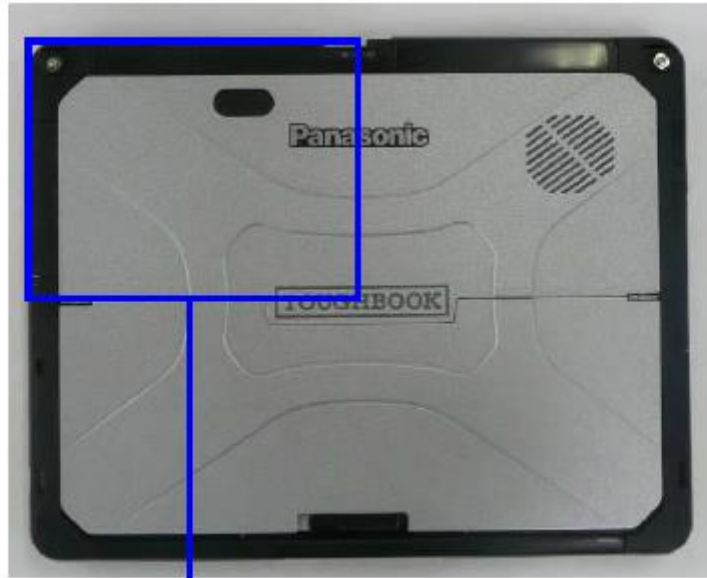

INTERNAL PHOTOGRAPHS

■ INTERNAL PHOTO

Open the bottom panel

WWAN module
FCC ID: ACJ9TGWW18A
IC: 216H-CFWW18A

■ INTERNAL PHOTO

Front view