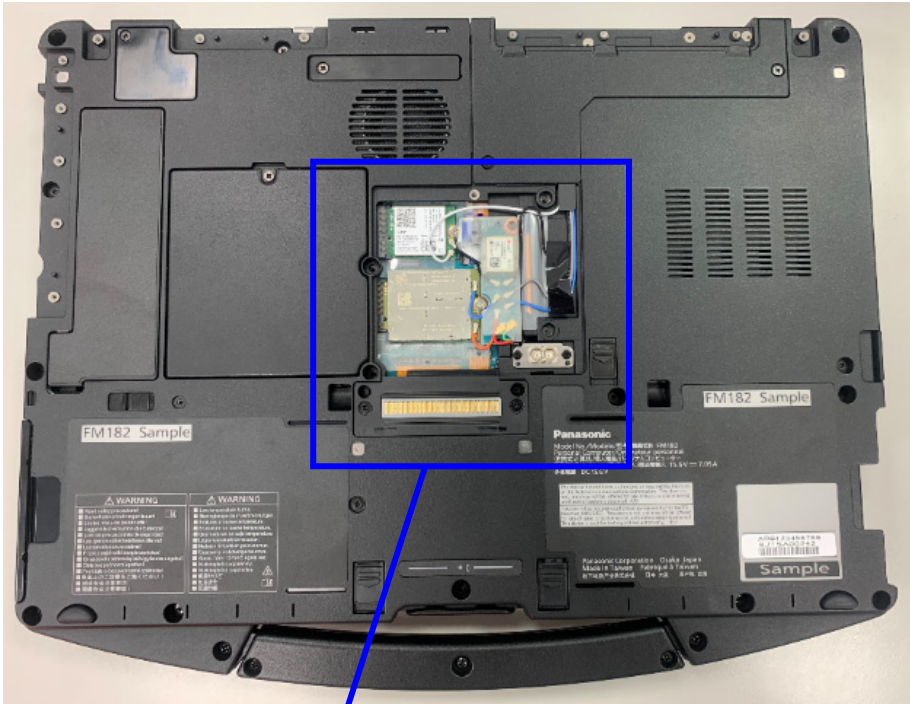

1) Module location

WWAN module
FCC ID: ACJ9TGWW18A
IC: 216H-CFWW18A

WLAN/Bluetooth module
FCC ID: ACJ9TGWL18A
IC: 216H-CFWL18A

2) Antenna Location

Front view

WWAN/WLAN
Main Antenna

WWAN/WLAN
Aux Antenna