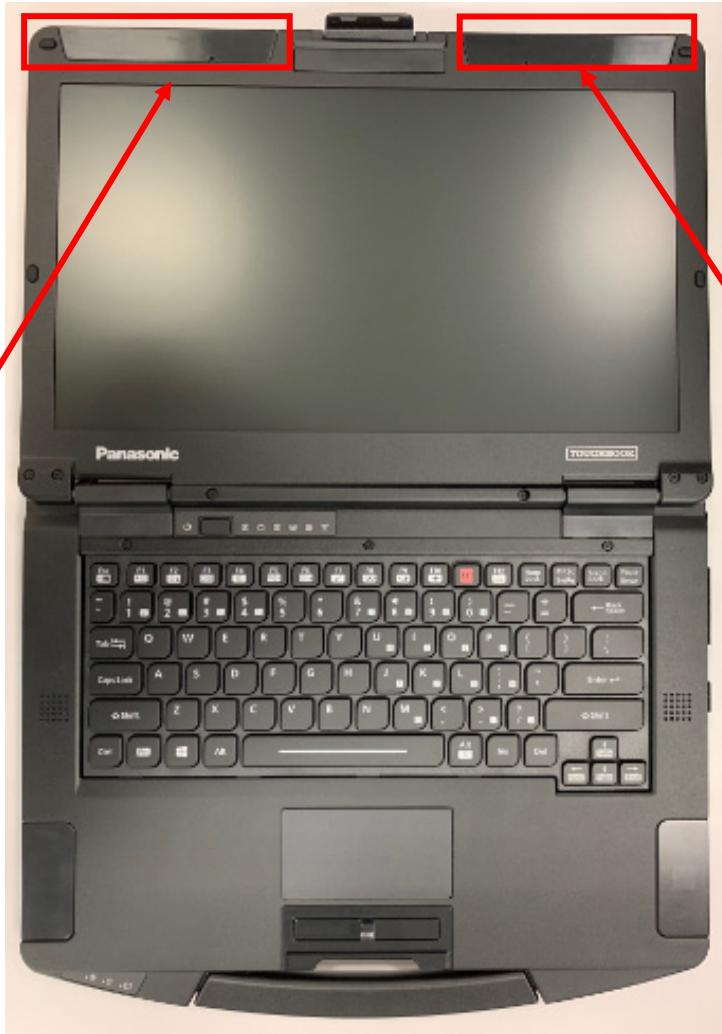

1) Module location

WWAN module
FCC ID: ACJ9TGWW18A
IC: 216H-CFWW18A

WLAN/Bluetooth module
FCC ID: ACJ9TGWL18A
IC: 216H-CFWL18A

2) Antenna Location

Front view

WWAN/WLAN
Main Antenna

WWAN/WLAN
Aux Antenna