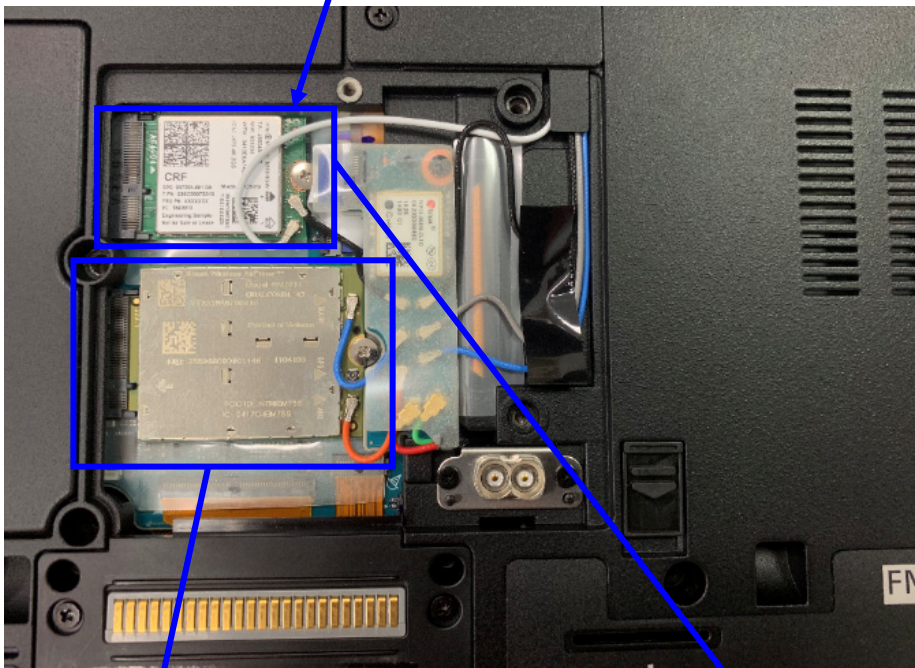

1) Module location

WWAN module
FCC ID: ACJ9TGWW18A
IC: 216H-CFWW18A

WLAN/Bluetooth module
FCC ID: ACJ9TGWL18A
IC: 216H-CFWL18A

2) Antenna Location

Front view

WWAN/WLAN
Main Antenna

WWAN/WLAN
Aux Antenna