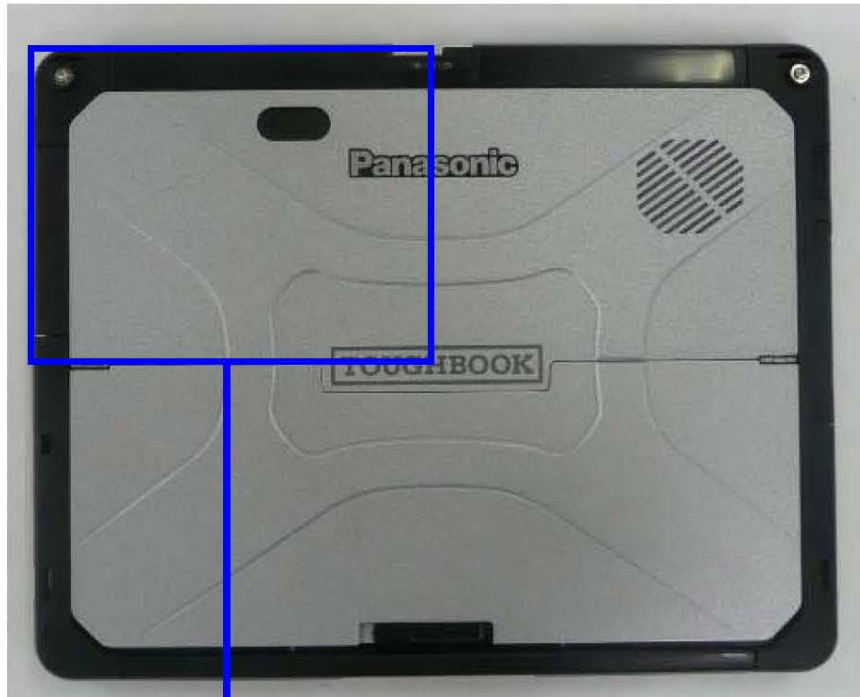

## INTERNAL PHOTOGRAPHS

---

■ INTERNAL PHOTO

1) Module location

Open the bottom panel

WWAN module  
FCC ID: ACJ9TGWW18A  
IC: 216H-CFWW18A

INTERNAL PHOTO

2) Antenna Location

Front view