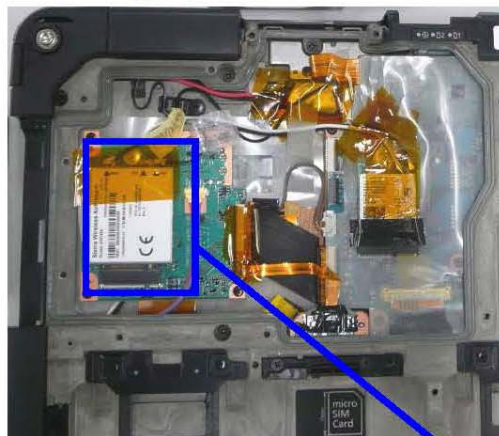

## INTERNAL PHOTOGRAPHS

---

■ INTERNAL PHOTO

1) Module location

Open the bottom panel

WWAN module  
FCC ID: ACJ9TGWW18A  
IC: 216H-CFWW18A

INTERNAL PHOTO

2) Antenna Location