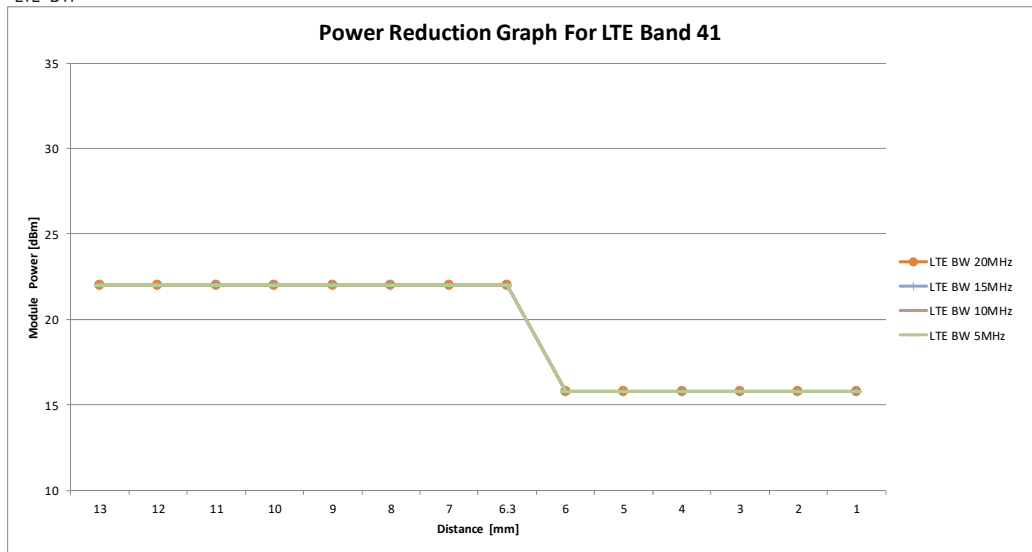

Coverage Step LTE Band 41															
Distance	13	12	11	10	9	8	7	6.3	6	5	4	3	2	1	
DPR	OFF	OFF	OFF	OFF	OFF	OFF	OFF	OFF	ON	ON	ON	ON	ON	ON	
LTE BW 20MHz	22	22	22	22	22	22	22	22	15.8	15.8	15.8	15.8	15.8	15.8	
LTE BW 15MHz	22	22	22	22	22	22	22	22	15.8	15.8	15.8	15.8	15.8	15.8	
LTE BW 10MHz	22	22	22	22	22	22	22	22	15.8	15.8	15.8	15.8	15.8	15.8	
LTE BW 5MHz	22	22	22	22	22	22	22	22	15.8	15.8	15.8	15.8	15.8	15.8