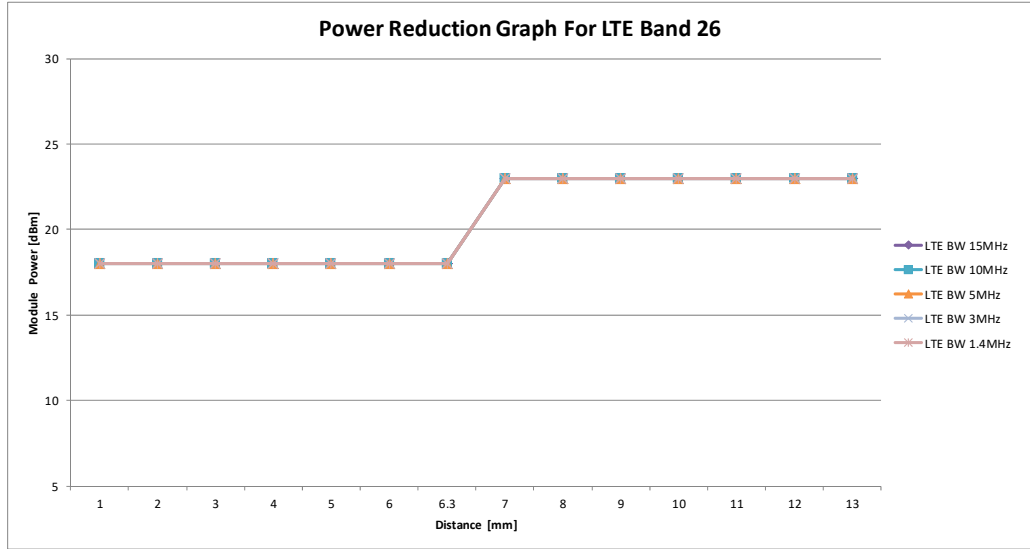

LTE B26

Distance	1	2	3	4	5	6	6.3	7	8	9	10	11	12	13
DPR	ON	ON	ON	ON	ON	ON	ON	OFF	OFF	OFF	OFF	OFF	OFF	OFF
LTE BW 15MHz	18	18	18	18	18	18	18	23	23	23	23	23	23	23
LTE BW 10MHz	18	18	18	18	18	18	18	23	23	23	23	23	23	23
LTE BW 5MHz	18	18	18	18	18	18	18	23	23	23	23	23	23	23
LTE BW 3MHz	18	18	18	18	18	18	18	23	23	23	23	23	23	23
LTE BW 1.4MHz	18	18	18	18	18	18	18	23	23	23	23	23	23	23