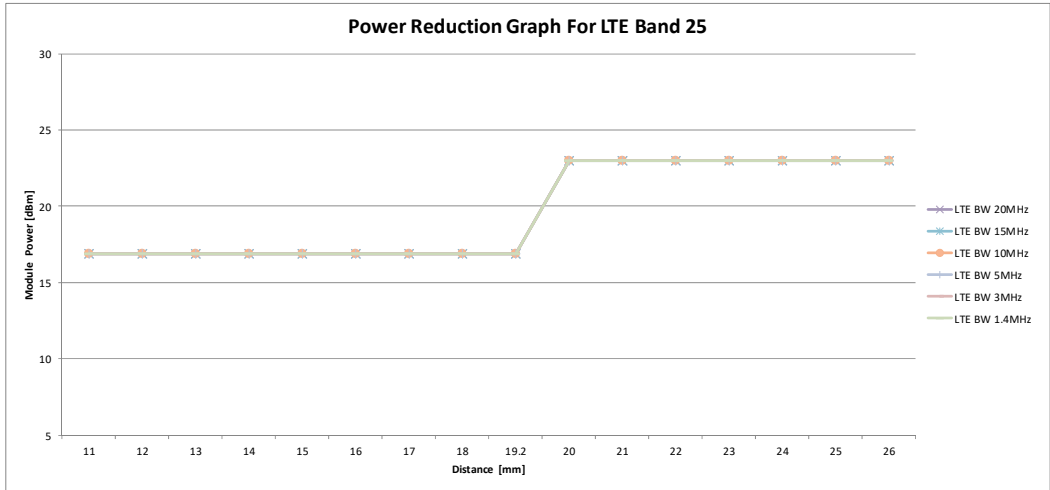

LTE B25

Coverage Step LTE Band 25																
Distance	11	12	13	14	15	16	17	18	19.2	20	21	22	23	24	25	26
DPR	ON	ON	ON	ON	ON	ON	ON	ON	ON	OFF	OFF	OFF	OFF	OFF	OFF	OFF
LTE BW 20MHz	16.9	16.9	16.9	16.9	16.9	16.9	16.9	16.9	16.9	23	23	23	23	23	23	23
LTE BW 15MHz	16.9	16.9	16.9	16.9	16.9	16.9	16.9	16.9	16.9	23	23	23	23	23	23	23
LTE BW 10MHz	16.9	16.9	16.9	16.9	16.9	16.9	16.9	16.9	16.9	23	23	23	23	23	23	23
LTE BW 5MHz	16.9	16.9	16.9	16.9	16.9	16.9	16.9	16.9	16.9	23	23	23	23	23	23	23
LTE BW 3MHz	16.9	16.9	16.9	16.9	16.9	16.9	16.9	16.9	16.9	23	23	23	23	23	23	23
LTE BW 1.4MHz	16.9	16.9	16.9	16.9	16.9	16.9	16.9	16.9	16.9	23	23	23	23	23	23	23