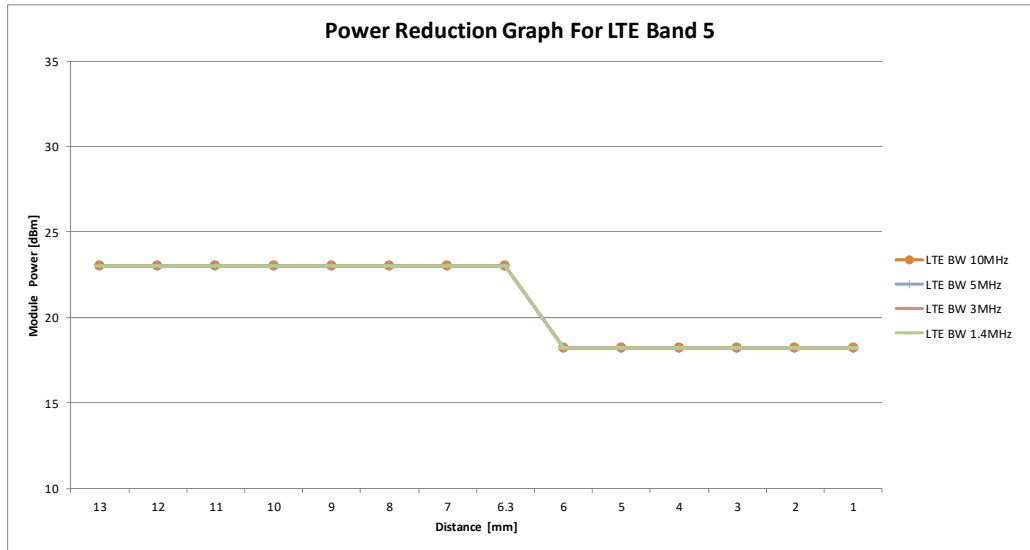

Distance	Coverage Step LTE Band 5														
	13	12	11	10	9	8	7	6.3	6	5	4	3	2	1	
DPR	OFF	OFF	OFF	OFF	OFF	OFF	OFF	OFF	ON	ON	ON	ON	ON	ON	
LTE BW 10MHz	23	23	23	23	23	23	23	23	18.2	18.2	18.2	18.2	18.2	18.2	
LTE BW 5MHz	23	23	23	23	23	23	23	23	18.2	18.2	18.2	18.2	18.2	18.2	
LTE BW 3MHz	23	23	23	23	23	23	23	23	18.2	18.2	18.2	18.2	18.2	18.2	
LTE BW 1.4MHz	23	23	23	23	23	23	23	23	18.2	18.2	18.2	18.2	18.2	18.2