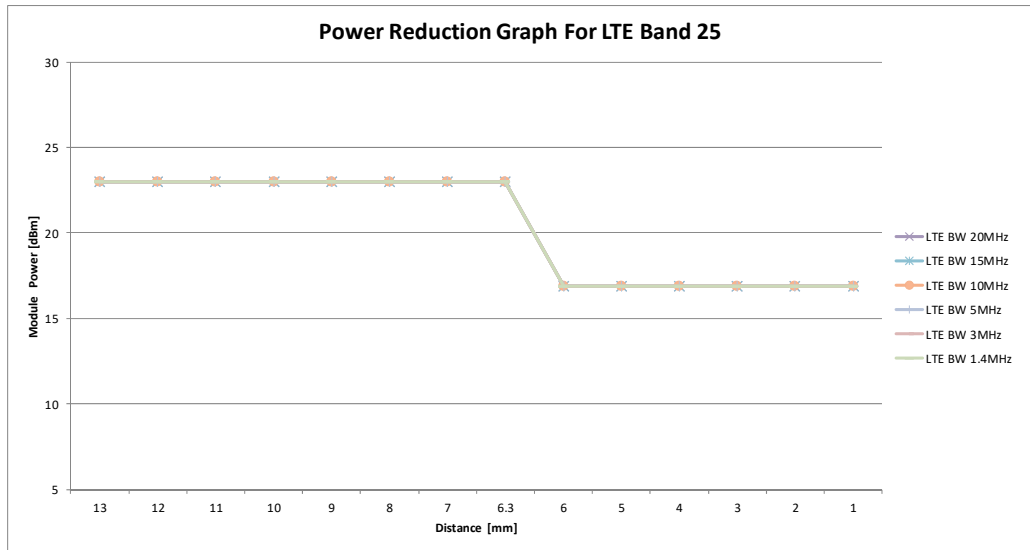

Coverage Step LTE Band 25															
Distance	13	12	11	10	9	8	7	6.3	6	5	4	3	2	1	
DPR	OFF	OFF	OFF	OFF	OFF	OFF	OFF	OFF	ON	ON	ON	ON	ON	ON	
LTE BW 20MHz	23	23	23	23	23	23	23	23	16.9	16.9	16.9	16.9	16.9	16.9	
LTE BW 15MHz	23	23	23	23	23	23	23	23	16.9	16.9	16.9	16.9	16.9	16.9	
LTE BW 10MHz	23	23	23	23	23	23	23	23	16.9	16.9	16.9	16.9	16.9	16.9	
LTE BW 5MHz	23	23	23	23	23	23	23	23	16.9	16.9	16.9	16.9	16.9	16.9	
LTE BW 3MHz	23	23	23	23	23	23	23	23	16.9	16.9	16.9	16.9	16.9	16.9	
LTE BW 1.4MHz	23	23	23	23	23	23	23	23	16.9	16.9	16.9	16.9	16.9	16.9