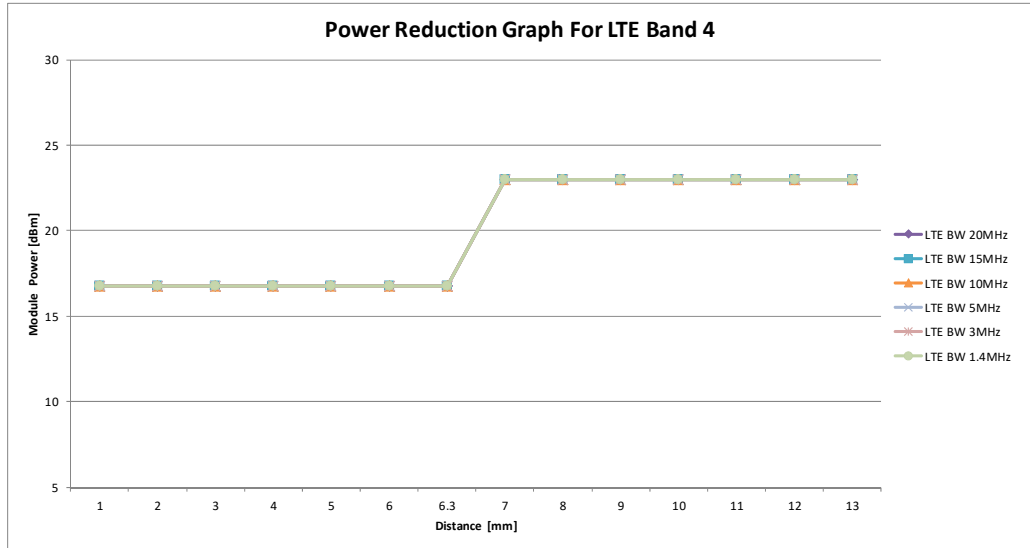

LTE B4

Distance	1	2	3	4	5	6	6.3	7	8	9	10	11	12	13
DPR	ON	ON	ON	ON	ON	ON	ON	OFF	OFF	OFF	OFF	OFF	OFF	OFF
LTE BW 20MHz	16.8	16.8	16.8	16.8	16.8	16.8	16.8	23	23	23	23	23	23	23
LTE BW 15MHz	16.8	16.8	16.8	16.8	16.8	16.8	16.8	23	23	23	23	23	23	23
LTE BW 10MHz	16.8	16.8	16.8	16.8	16.8	16.8	16.8	23	23	23	23	23	23	23
LTE BW 5MHz	16.8	16.8	16.8	16.8	16.8	16.8	16.8	23	23	23	23	23	23	23
LTE BW 3MHz	16.8	16.8	16.8	16.8	16.8	16.8	16.8	23	23	23	23	23	23	23
LTE BW 1.4MHz	16.8	16.8	16.8	16.8	16.8	16.8	16.8	23	23	23	23	23	23	23

LTE B5