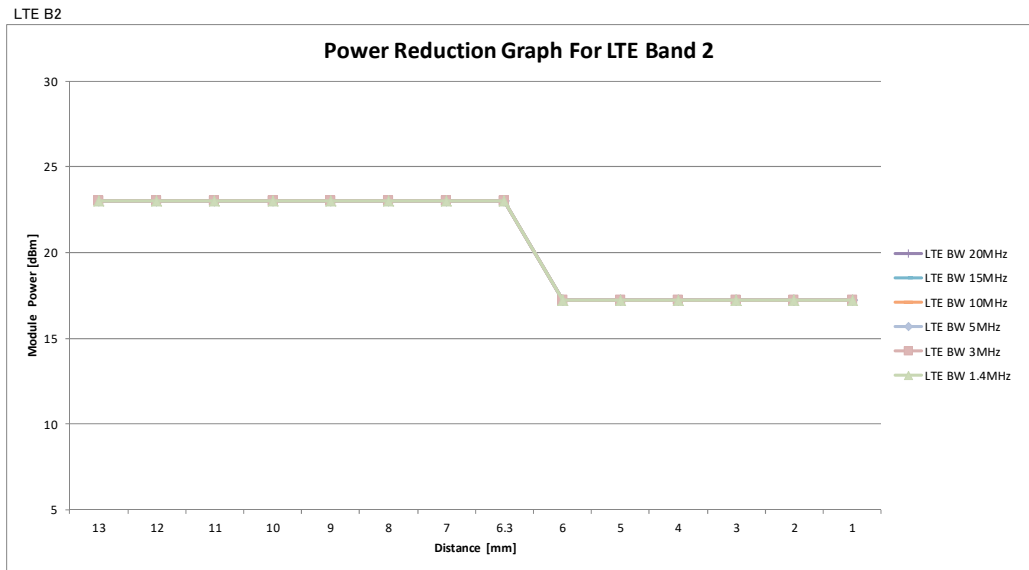

17.8 Triggering distances and power levels

17.8.1 DUT moving toward the phantom

[Bottom]

	Coverage Step UMTS														
Distance	13	12	11	10	9	8	7	6.3	6	5	4	3	2	1	
DPR	OFF	OFF	OFF	OFF	OFF	OFF	OFF	OFF	ON	ON	ON	ON	ON	ON	
UMTS Rel99 Band V	23	23	23	23	23	23	23	23	18.4	18.4	18.4	18.4	18.4	18.4	
UMTS Rel99 BAND IV	23	23	23	23	23	23	23	23	17	17	17	17	17	17	
UMTS Rel99 BAND II	23	23	23	23	23	23	23	23	17.3	17.3	17.3	17.3	17.3	17.3	

	Coverage Step LTE Band 2														
Distance	13	12	11	10	9	8	7	6.3	6	5	4	3	2	1	
DPR	OFF	OFF	OFF	OFF	OFF	OFF	OFF	OFF	ON	ON	ON	ON	ON	ON	
LTE BW 20MHz	23	23	23	23	23	23	23	23	17.2	17.2	17.2	17.2	17.2	17.2	
LTE BW 15MHz	23	23	23	23	23	23	23	23	17.2	17.2	17.2	17.2	17.2	17.2	
LTE BW 10MHz	23	23	23	23	23	23	23	23	17.2	17.2	17.2	17.2	17.2	17.2	
LTE BW 5MHz	23	23	23	23	23	23	23	23	17.2	17.2	17.2	17.2	17.2	17.2	
LTE BW 3MHz	23	23	23	23	23	23	23	23	17.2	17.2	17.2	17.2	17.2	17.2	
LTE BW 1.4MHz	23	23	23	23	23	23	23	23	17.2	17.2	17.2	17.2	17.2	17.2	