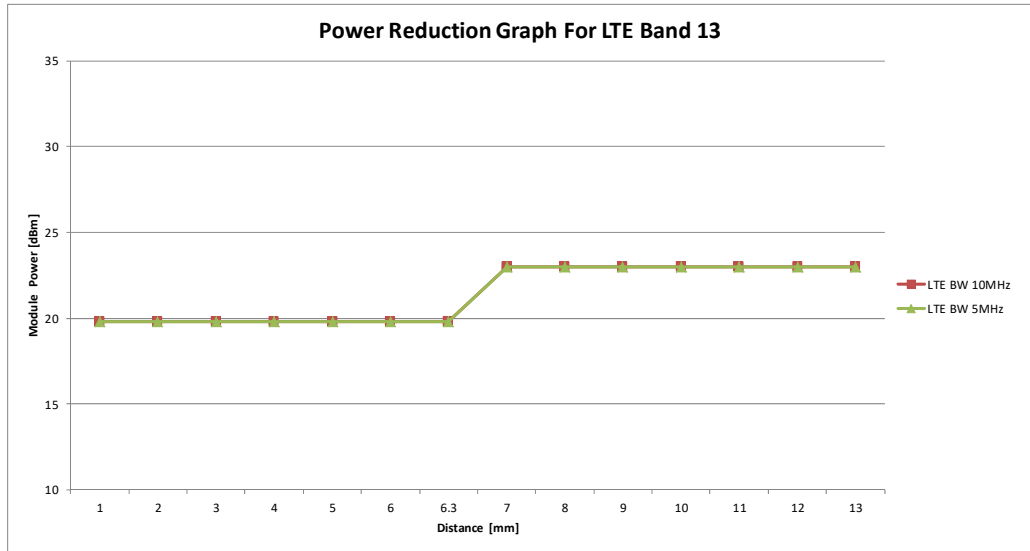

LTE B13

Distance	1	2	3	4	5	6	6.3	7	8	9	10	11	12	13
DPR	ON	ON	ON	ON	ON	ON	ON	OFF	OFF	OFF	OFF	OFF	OFF	OFF
LTE BW 10MHz	19.8	19.8	19.8	19.8	19.8	19.8	19.8	23	23	23	23	23	23	23
LTE BW 5MHz	19.8	19.8	19.8	19.8	19.8	19.8	19.8	23	23	23	23	23	23	23