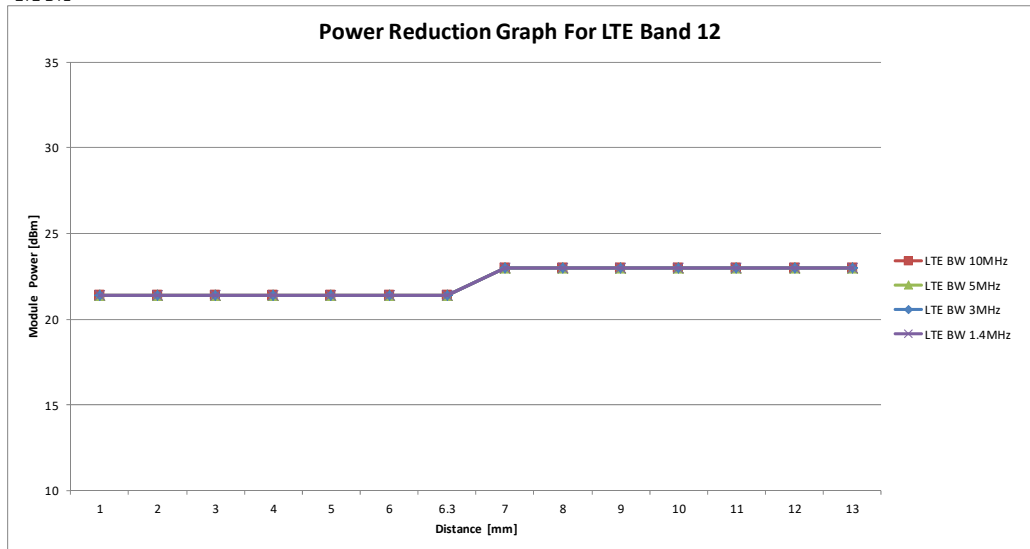

Distance	1	2	3	4	5	6	6.3	7	8	9	10	11	12	13
DPR	ON	ON	ON	ON	ON	ON	ON	OFF	OFF	OFF	OFF	OFF	OFF	OFF
LTE BW 10MHz	21.4	21.4	21.4	21.4	21.4	21.4	21.4	23	23	23	23	23	23	23
LTE BW 5MHz	21.4	21.4	21.4	21.4	21.4	21.4	21.4	23	23	23	23	23	23	23
LTE BW 3MHz	21.4	21.4	21.4	21.4	21.4	21.4	21.4	23	23	23	23	23	23	23
LTE BW 1.4MHz	21.4	21.4	21.4	21.4	21.4	21.4	21.4	23	23	23	23	23	23	23