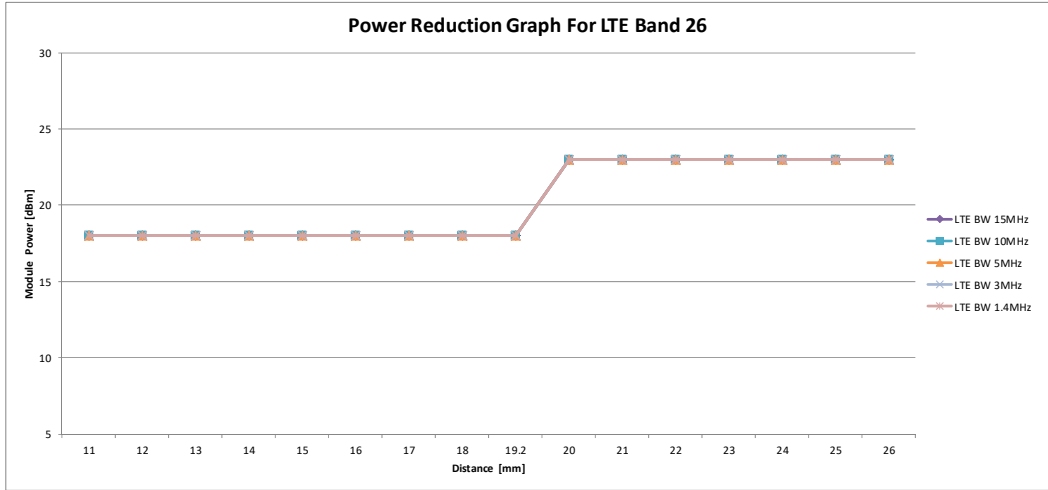

LTE B26

	Coverage Step LTE Band 26															
Distance	11	12	13	14	15	16	17	18	19.2	20	21	22	23	24	25	26
DPR	ON	ON	ON	ON	ON	ON	ON	ON	ON	OFF	OFF	OFF	OFF	OFF	OFF	OFF
LTE BW 15MHz	18	18	18	18	18	18	18	18	18	18	23	23	23	23	23	23
LTE BW 10MHz	18	18	18	18	18	18	18	18	18	18	23	23	23	23	23	23
LTE BW 5MHz	18	18	18	18	18	18	18	18	18	18	23	23	23	23	23	23
LTE BW 3MHz	18	18	18	18	18	18	18	18	18	18	23	23	23	23	23	23
LTE BW 1.4MHz	18	18	18	18	18	18	18	18	18	18	23	23	23	23	23	23