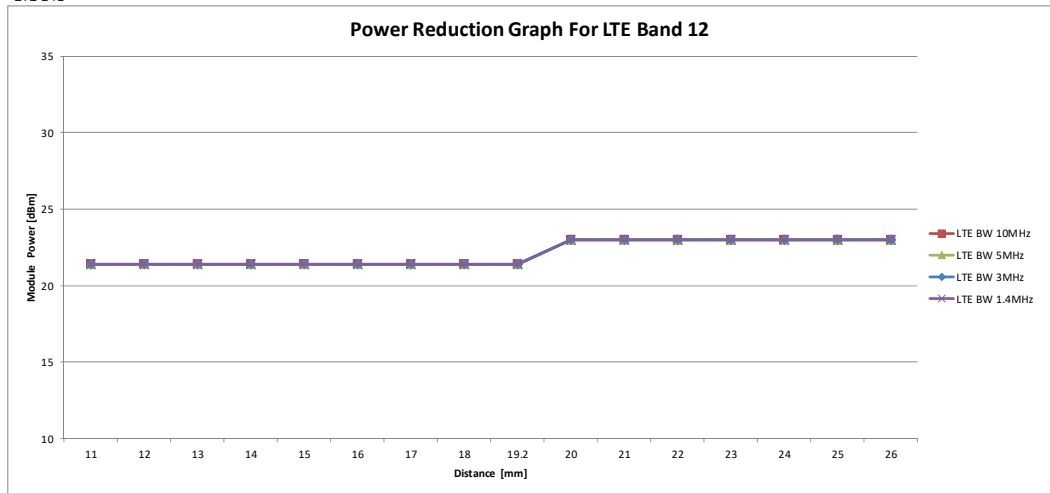

Coverage Step LTE Band 12																
Distance	11	12	13	14	15	16	17	18	19.2	20	21	22	23	24	25	26
DPR	ON	ON	ON	ON	ON	ON	ON	ON	ON	OFF	OFF	OFF	OFF	OFF	OFF	OFF
LTE BW 10MHz	21.4	21.4	21.4	21.4	21.4	21.4	21.4	21.4	21.4	23	23	23	23	23	23	23
LTE BW 5MHz	21.4	21.4	21.4	21.4	21.4	21.4	21.4	21.4	21.4	23	23	23	23	23	23	23
LTE BW 3MHz	21.4	21.4	21.4	21.4	21.4	21.4	21.4	21.4	21.4	23	23	23	23	23	23	23
LTE BW 1.4MHz	21.4	21.4	21.4	21.4	21.4	21.4	21.4	21.4	21.4	23	23	23	23	23	23	23