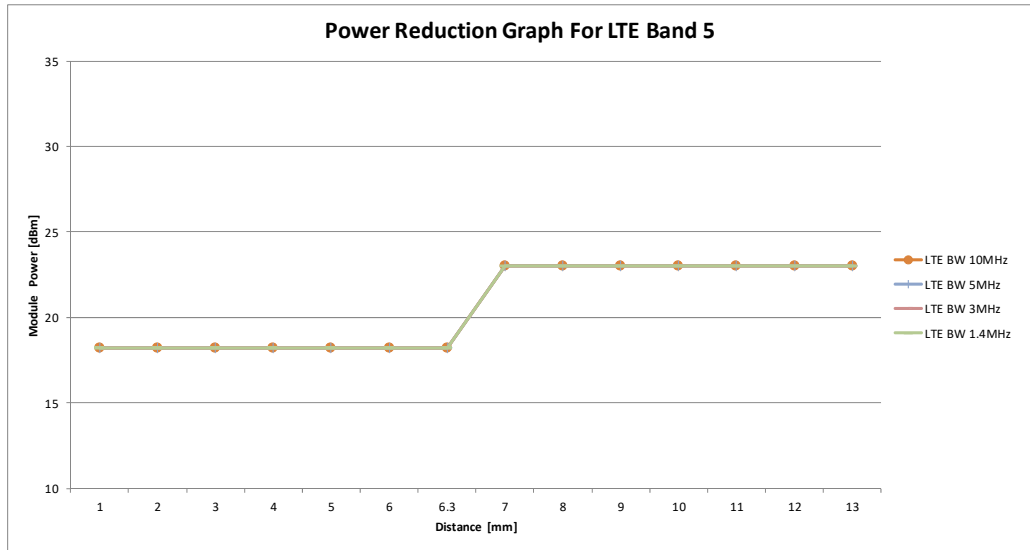

Distance	1	2	3	4	5	6	6.3	7	8	9	10	11	12	13
DPR	ON	ON	ON	ON	ON	ON	ON	OFF	OFF	OFF	OFF	OFF	OFF	OFF
LTE BW 10MHz	18.2	18.2	18.2	18.2	18.2	18.2	18.2	23	23	23	23	23	23	23
LTE BW 5MHz	18.2	18.2	18.2	18.2	18.2	18.2	18.2	23	23	23	23	23	23	23
LTE BW 3MHz	18.2	18.2	18.2	18.2	18.2	18.2	18.2	23	23	23	23	23	23	23
LTE BW 1.4MHz	18.2	18.2	18.2	18.2	18.2	18.2	18.2	23	23	23	23	23	23	23