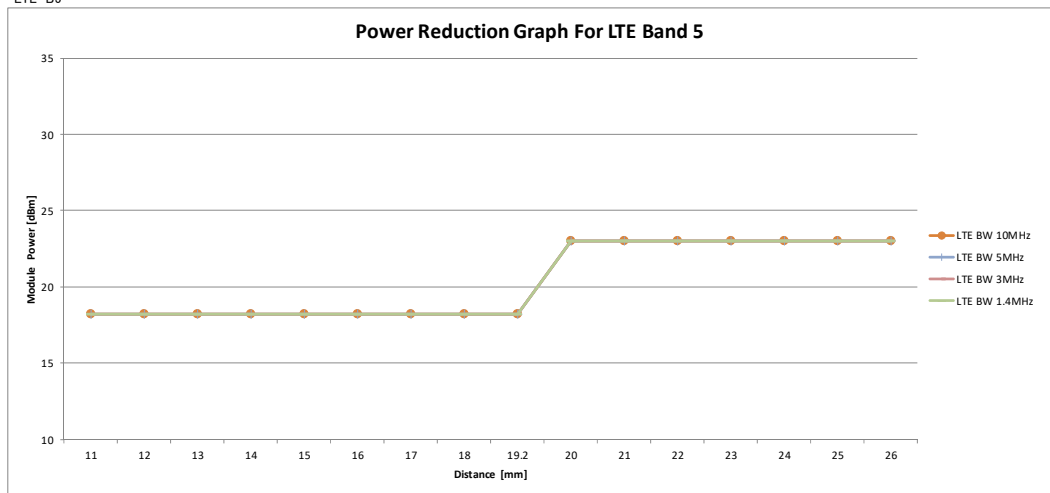

Coverage Step LTE Band 5																
Distance	11	12	13	14	15	16	17	18	19.2	20	21	22	23	24	25	26
DPR	ON	ON	ON	ON	ON	ON	ON	ON	ON	OFF	OFF	OFF	OFF	OFF	OFF	OFF
LTE BW 10MHz	18.2	18.2	18.2	18.2	18.2	18.2	18.2	18.2	18.2	23	23	23	23	23	23	23
LTE BW 5MHz	18.2	18.2	18.2	18.2	18.2	18.2	18.2	18.2	18.2	23	23	23	23	23	23	23
LTE BW 3MHz	18.2	18.2	18.2	18.2	18.2	18.2	18.2	18.2	18.2	23	23	23	23	23	23	23
LTE BW 1.4MHz	18.2	18.2	18.2	18.2	18.2	18.2	18.2	18.2	18.2	23	23	23	23	23	23	23