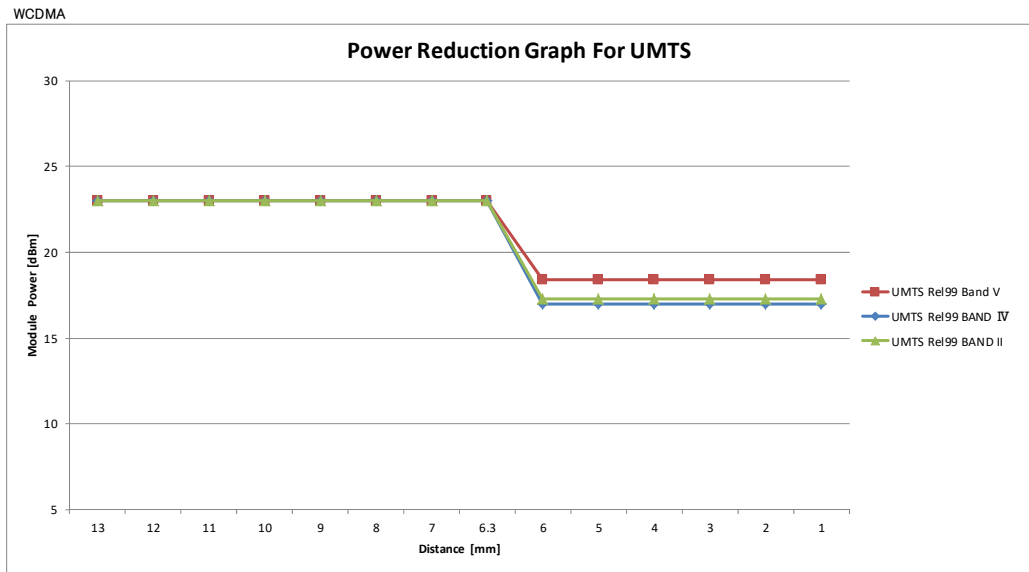

17.8 Triggering distances and power levels

17.8.1 DUT moving toward the phantom

[Bottom]

	Coverage Step UMTS														
Distance	13	12	11	10	9	8	7	6.3	6	5	4	3	2	1	
DPR	OFF	OFF	OFF	OFF	OFF	OFF	OFF	OFF	ON	ON	ON	ON	ON	ON	
UMTS Rel99 Band V	23	23	23	23	23	23	23	23	18.4	18.4	18.4	18.4	18.4	18.4	
UMTS Rel99 BAND IV	23	23	23	23	23	23	23	23	17	17	17	17	17	17	
UMTS Rel99 BAND II	23	23	23	23	23	23	23	23	17.3	17.3	17.3	17.3	17.3	17.3