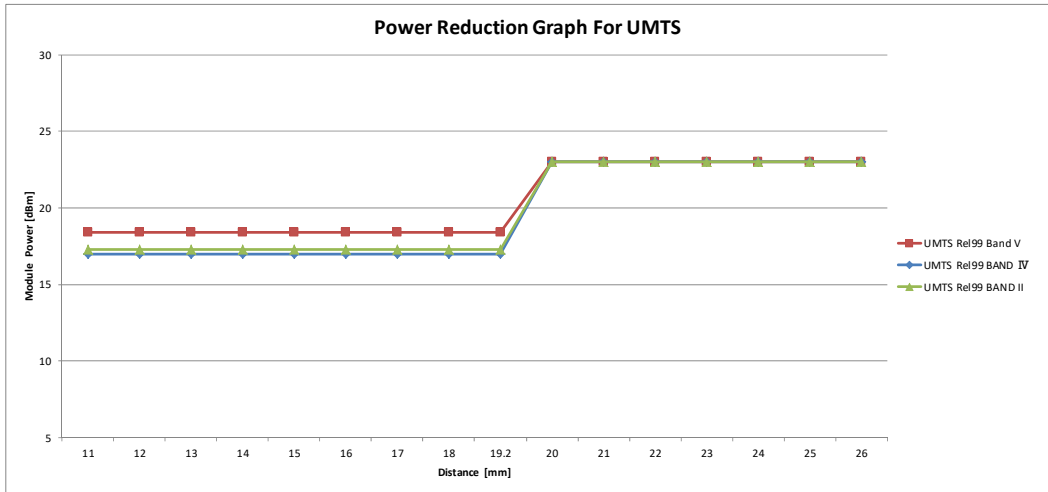

[Edge1]

WCDMA

	Coverage Step UMTS															
Distance	11	12	13	14	15	16	17	18	19.2	20	21	22	23	24	25	26
DPR	ON	ON	ON	ON	ON	ON	ON	ON	ON	OFF	OFF	OFF	OFF	OFF	OFF	OFF
UMTS Rel99 Band V	18.4	18.4	18.4	18.4	18.4	18.4	18.4	18.4	18.4	23	23	23	23	23	23	23
UMTS Rel99 BAND IV	17	17	17	17	17	17	17	17	17	23	23	23	23	23	23	23
UMTS Rel99 BAND II	17.3	17.3	17.3	17.3	17.3	17.3	17.3	17.3	17.3	23	23	23	23	23	23	23

LTE B2