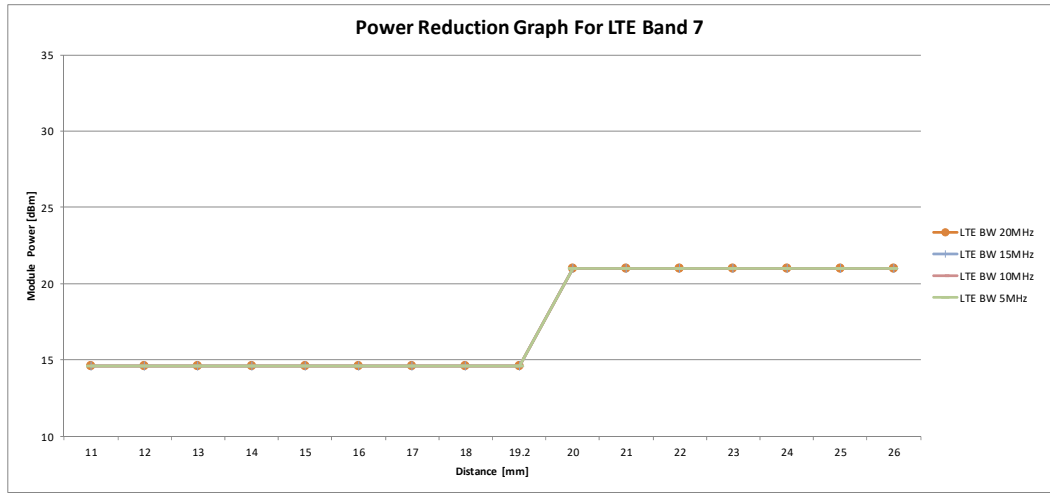

LTE B7

Coverage Step LTE Band 7																
Distance	11	12	13	14	15	16	17	18	19.2	20	21	22	23	24	25	26
DPR	ON	ON	ON	ON	ON	ON	ON	ON	ON	OFF	OFF	OFF	OFF	OFF	OFF	OFF
LTE BW 20MHz	14.6	14.6	14.6	14.6	14.6	14.6	14.6	14.6	14.6	21	21	21	21	21	21	21
LTE BW 15MHz	14.6	14.6	14.6	14.6	14.6	14.6	14.6	14.6	14.6	21	21	21	21	21	21	21
LTE BW 10MHz	14.6	14.6	14.6	14.6	14.6	14.6	14.6	14.6	14.6	21	21	21	21	21	21	21
LTE BW 5MHz	14.6	14.6	14.6	14.6	14.6	14.6	14.6	14.6	14.6	21	21	21	21	21	21	21

LTE B12