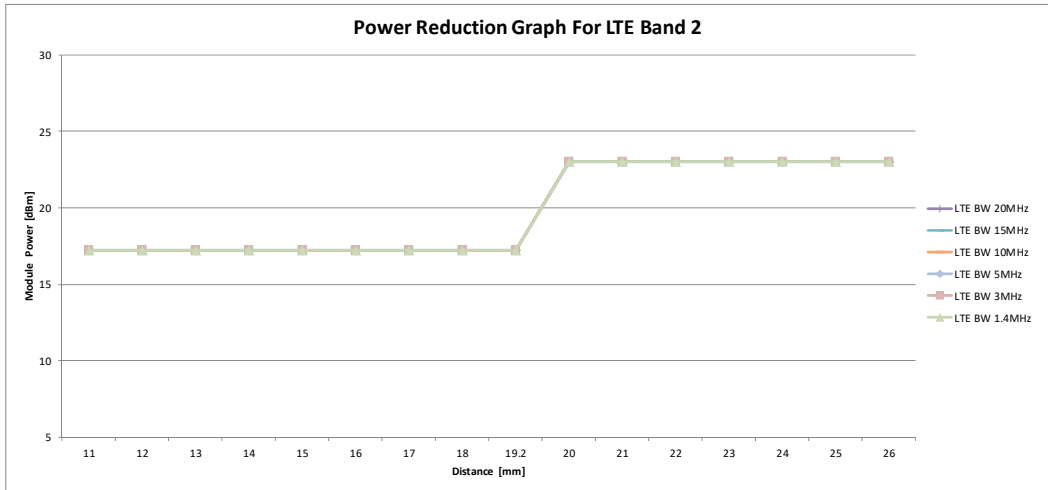

Coverage Step LTE Band 2															
Distance	11	12	13	14	15	16	17	18	19.2	20	21	22	23	24	25	26
DPR	ON	ON	ON	ON	ON	ON	ON	ON	ON	OFF	OFF	OFF	OFF	OFF	OFF	OFF
LTE BW 20MHz	17.2	17.2	17.2	17.2	17.2	17.2	17.2	17.2	17.2	23	23	23	23	23	23	23
LTE BW 15MHz	17.2	17.2	17.2	17.2	17.2	17.2	17.2	17.2	17.2	23	23	23	23	23	23	23
LTE BW 10MHz	17.2	17.2	17.2	17.2	17.2	17.2	17.2	17.2	17.2	23	23	23	23	23	23	23
LTE BW 5MHz	17.2	17.2	17.2	17.2	17.2	17.2	17.2	17.2	17.2	23	23	23	23	23	23	23
LTE BW 3MHz	17.2	17.2	17.2	17.2	17.2	17.2	17.2	17.2	17.2	23	23	23	23	23	23	23
LTE BW 1.4MHz	17.2	17.2	17.2	17.2	17.2	17.2	17.2	17.2	17.2	23	23	23	23	23	23	23