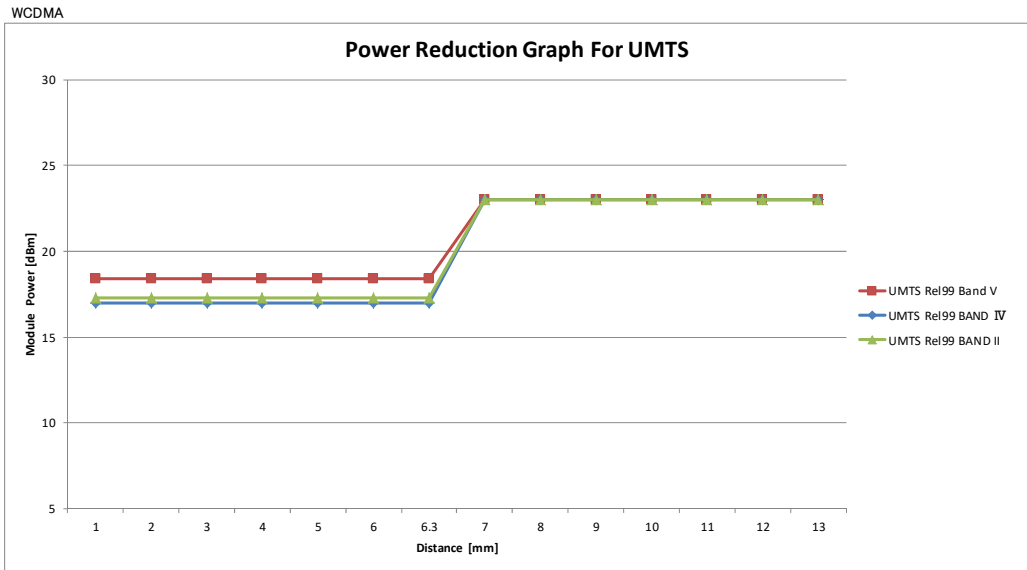

17.8.2 DUT moving from the phantom

[Bottom]

Distance	1	2	3	4	5	6	6.3	7	8	9	10	11	12	13
DPR	ON	ON	ON	ON	ON	ON	ON	OFF	OFF	OFF	OFF	OFF	OFF	OFF
UMTS Rel99 Band V	18.4	18.4	18.4	18.4	18.4	18.4	18.4	23	23	23	23	23	23	23
UMTS Rel99 BAND IV	17	17	17	17	17	17	17	23	23	23	23	23	23	23
UMTS Rel99 BAND II	17.3	17.3	17.3	17.3	17.3	17.3	17.3	23	23	23	23	23	23	23