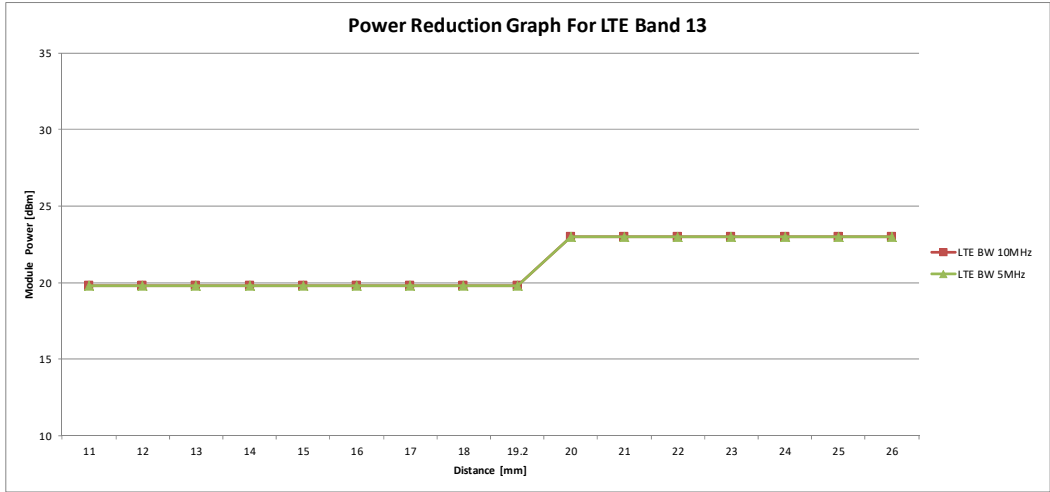

LTE B13

Coverage Step LTE Band 13																
Distance	11	12	13	14	15	16	17	18	19.2	20	21	22	23	24	25	26
DPR	ON	ON	ON	ON	ON	ON	ON	ON	ON	OFF	OFF	OFF	OFF	OFF	OFF	OFF
LTE BW 10MHz	19.8	19.8	19.8	19.8	19.8	19.8	19.8	19.8	19.8	23	23	23	23	23	23	23
LTE BW 5MHz	19.8	19.8	19.8	19.8	19.8	19.8	19.8	19.8	19.8	23	23	23	23	23	23	23