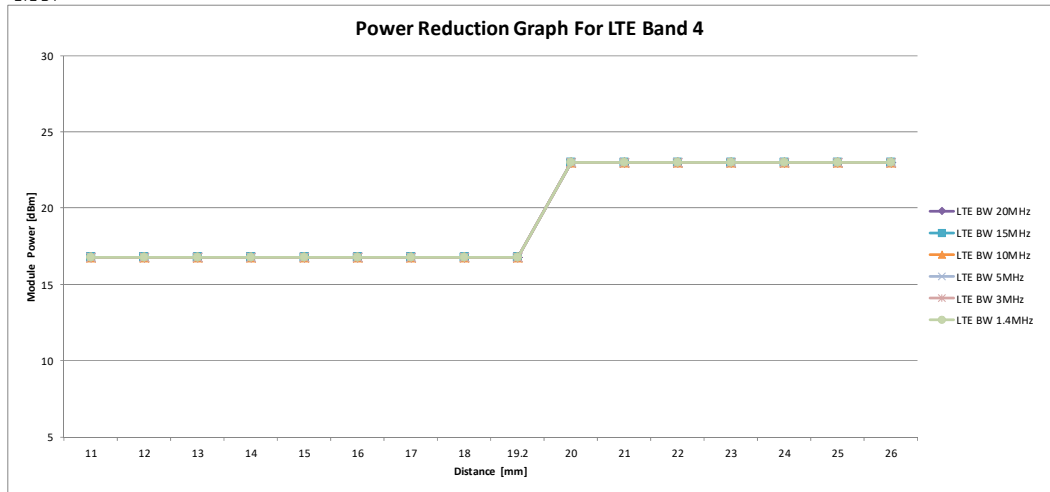

LTE B4

Coverage Step LTE Band 4																
Distance	11	12	13	14	15	16	17	18	19.2	20	21	22	23	24	25	26
DPR	ON	ON	ON	ON	ON	ON	ON	ON	ON	OFF	OFF	OFF	OFF	OFF	OFF	OFF
LTE BW 20MHz	16.8	16.8	16.8	16.8	16.8	16.8	16.8	16.8	16.8	23	23	23	23	23	23	23
LTE BW 15MHz	16.8	16.8	16.8	16.8	16.8	16.8	16.8	16.8	16.8	23	23	23	23	23	23	23
LTE BW 10MHz	16.8	16.8	16.8	16.8	16.8	16.8	16.8	16.8	16.8	23	23	23	23	23	23	23
LTE BW 5MHz	16.8	16.8	16.8	16.8	16.8	16.8	16.8	16.8	16.8	23	23	23	23	23	23	23
LTE BW 3MHz	16.8	16.8	16.8	16.8	16.8	16.8	16.8	16.8	16.8	23	23	23	23	23	23	23
LTE BW 1.4MHz	16.8	16.8	16.8	16.8	16.8	16.8	16.8	16.8	16.8	23	23	23	23	23	23	23

LTE B5