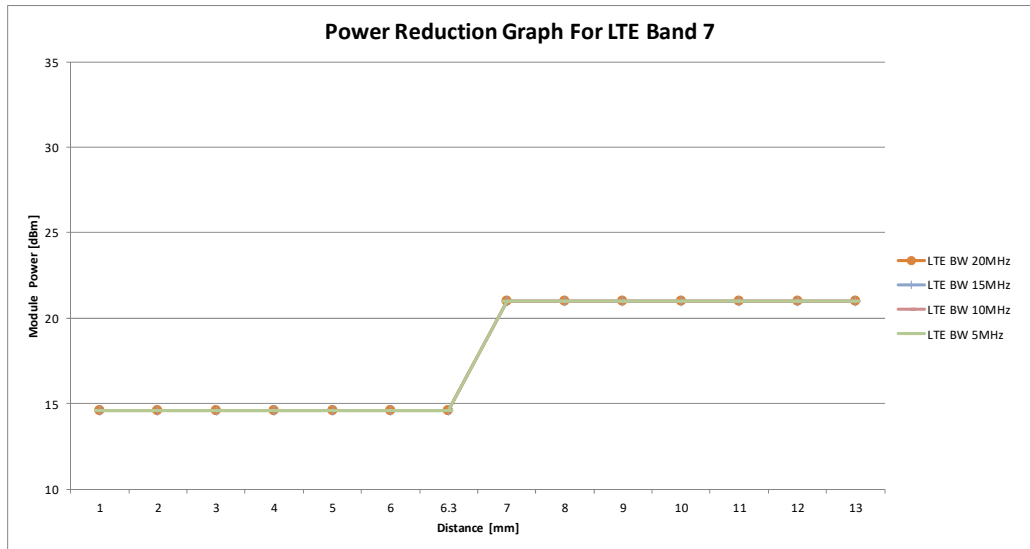

LTE B7

Distance	1	2	3	4	5	6	6.3	7	8	9	10	11	12	13
DPR	ON	ON	ON	ON	ON	ON	ON	OFF	OFF	OFF	OFF	OFF	OFF	OFF
LTE BW 20MHz	14.6	14.6	14.6	14.6	14.6	14.6	14.6	21	21	21	21	21	21	21
LTE BW 15MHz	14.6	14.6	14.6	14.6	14.6	14.6	14.6	21	21	21	21	21	21	21
LTE BW 10MHz	14.6	14.6	14.6	14.6	14.6	14.6	14.6	21	21	21	21	21	21	21
LTE BW 5MHz	14.6	14.6	14.6	14.6	14.6	14.6	14.6	21	21	21	21	21	21	21

LTE B12