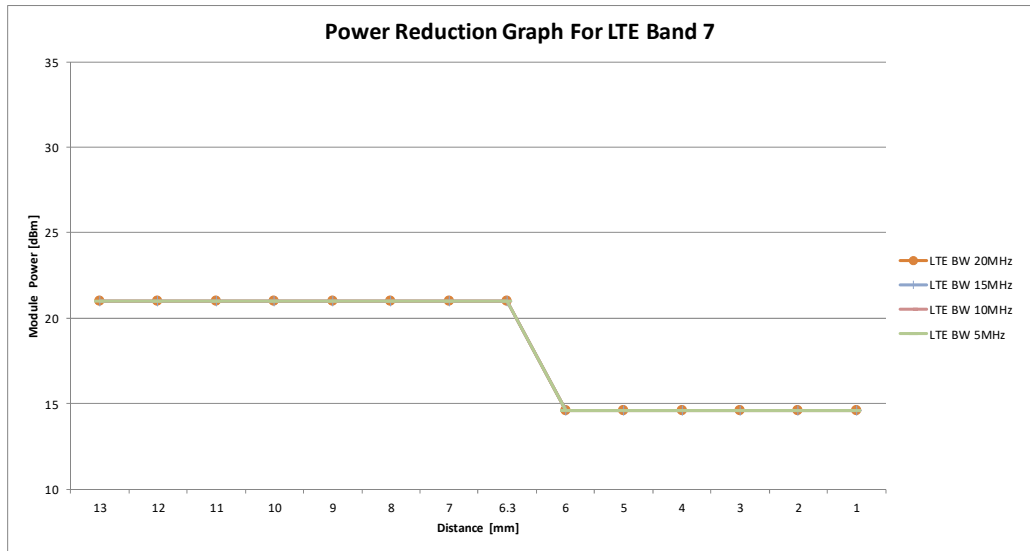

LTE B7

Distance	Coverage Step LTE Band 7													
	13	12	11	10	9	8	7	6.3	6	5	4	3	2	1
DPR	OFF	OFF	OFF	OFF	OFF	OFF	OFF	OFF	ON	ON	ON	ON	ON	ON
LTE BW 20MHz	21	21	21	21	21	21	21	21	14.6	14.6	14.6	14.6	14.6	14.6
LTE BW 15MHz	21	21	21	21	21	21	21	21	14.6	14.6	14.6	14.6	14.6	14.6
LTE BW 10MHz	21	21	21	21	21	21	21	21	14.6	14.6	14.6	14.6	14.6	14.6
LTE BW 5MHz	21	21	21	21	21	21	21	21	14.6	14.6	14.6	14.6	14.6	14.6

LTE B12