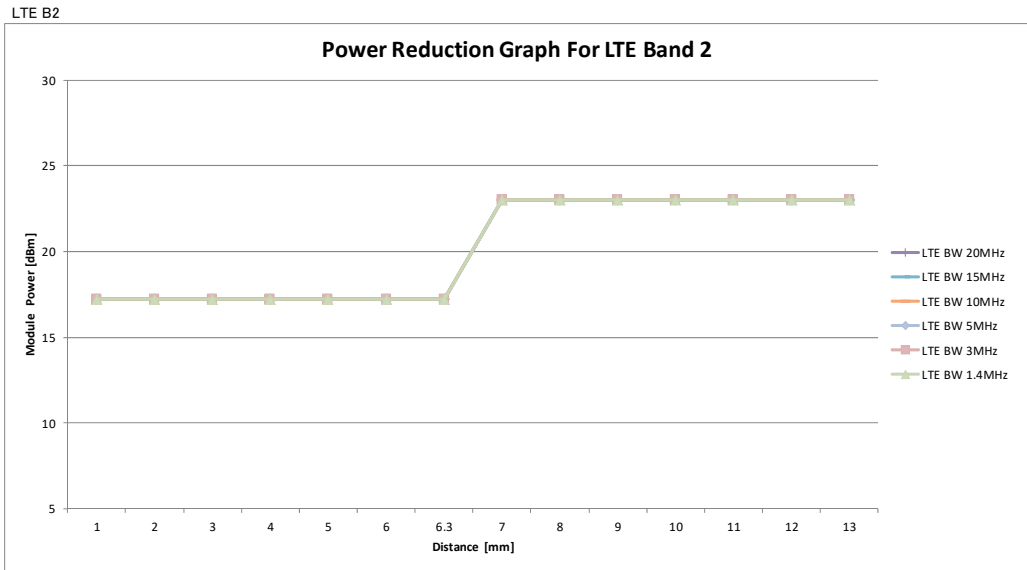

LTE B41

Coverage Step LTE Band 41															
Distance	13	12	11	10	9	8	7	6.3	6	5	4	3	2	1	
DPR	OFF	OFF	OFF	OFF	OFF	OFF	OFF	OFF	ON	ON	ON	ON	ON	ON	
LTE BW 20MHz	22	22	22	22	22	22	22	22	15.8	15.8	15.8	15.8	15.8	15.8	
LTE BW 15MHz	22	22	22	22	22	22	22	22	15.8	15.8	15.8	15.8	15.8	15.8	
LTE BW 10MHz	22	22	22	22	22	22	22	22	15.8	15.8	15.8	15.8	15.8	15.8	
LTE BW 5MHz	22	22	22	22	22	22	22	22	15.8	15.8	15.8	15.8	15.8	15.8	

Distance	1	2	3	4	5	6	6.3	7	8	9	10	11	12	13
DPR	ON	ON	ON	ON	ON	ON	ON	OFF	OFF	OFF	OFF	OFF	OFF	OFF
LTE BW 20MHz	17.2	17.2	17.2	17.2	17.2	17.2	17.2	23	23	23	23	23	23	23
LTE BW 15MHz	17.2	17.2	17.2	17.2	17.2	17.2	17.2	23	23	23	23	23	23	23
LTE BW 10MHz	17.2	17.2	17.2	17.2	17.2	17.2	17.2	23	23	23	23	23	23	23
LTE BW 5MHz	17.2	17.2	17.2	17.2	17.2	17.2	17.2	23	23	23	23	23	23	23
LTE BW 3MHz	17.2	17.2	17.2	17.2	17.2	17.2	17.2	23	23	23	23	23	23	23
LTE BW 1.4MHz	17.2	17.2	17.2	17.2	17.2	17.2	17.2	23	23	23	23	23	23	23