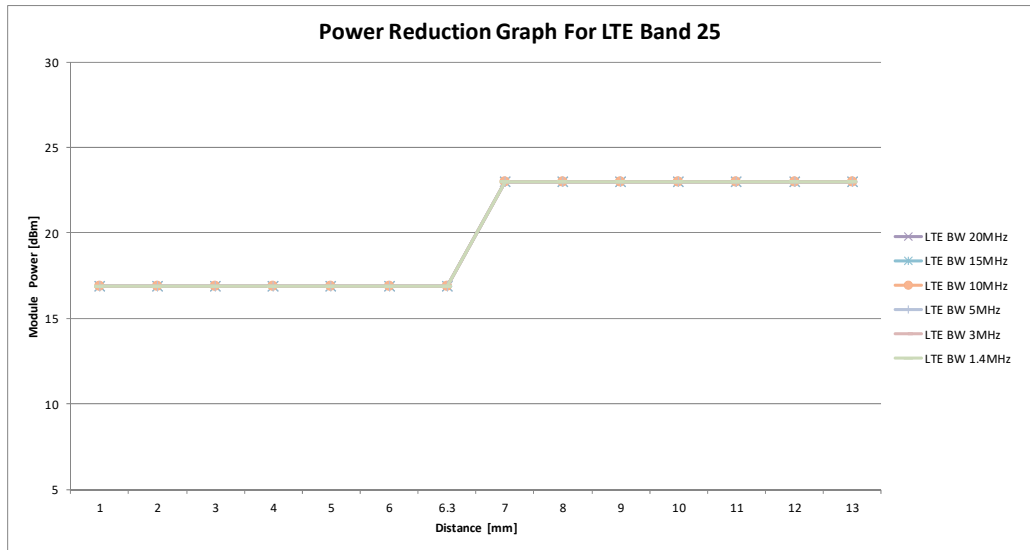

LTE B25

Distance	1	2	3	4	5	6	6.3	7	8	9	10	11	12	13
DPR	ON	ON	ON	ON	ON	ON	ON	OFF	OFF	OFF	OFF	OFF	OFF	OFF
LTE BW 20MHz	16.9	16.9	16.9	16.9	16.9	16.9	16.9	23	23	23	23	23	23	23
LTE BW 15MHz	16.9	16.9	16.9	16.9	16.9	16.9	16.9	23	23	23	23	23	23	23
LTE BW 10MHz	16.9	16.9	16.9	16.9	16.9	16.9	16.9	23	23	23	23	23	23	23
LTE BW 5MHz	16.9	16.9	16.9	16.9	16.9	16.9	16.9	23	23	23	23	23	23	23
LTE BW 3MHz	16.9	16.9	16.9	16.9	16.9	16.9	16.9	23	23	23	23	23	23	23
LTE BW 1.4MHz	16.9	16.9	16.9	16.9	16.9	16.9	16.9	23	23	23	23	23	23	23