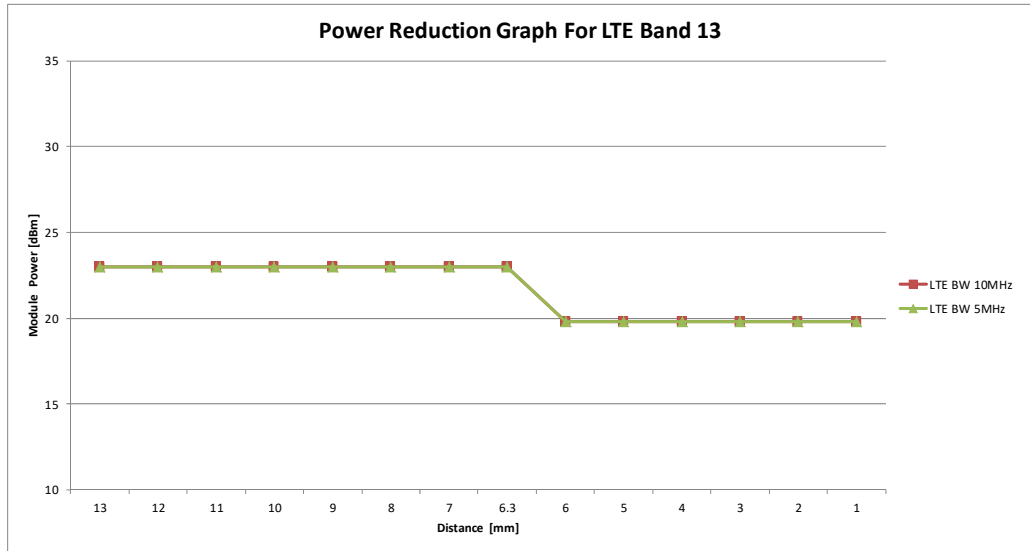

LTE B13

Coverage Step LTE Band 13															
Distance	13	12	11	10	9	8	7	6.3	6	5	4	3	2	1	
DPR	OFF	OFF	OFF	OFF	OFF	OFF	OFF	OFF	ON	ON	ON	ON	ON	ON	
LTE BW 10MHz	23	23	23	23	23	23	23	23	19.8	19.8	19.8	19.8	19.8	19.8	
LTE BW 5MHz	23	23	23	23	23	23	23	23	19.8	19.8	19.8	19.8	19.8	19.8	

LTE B25