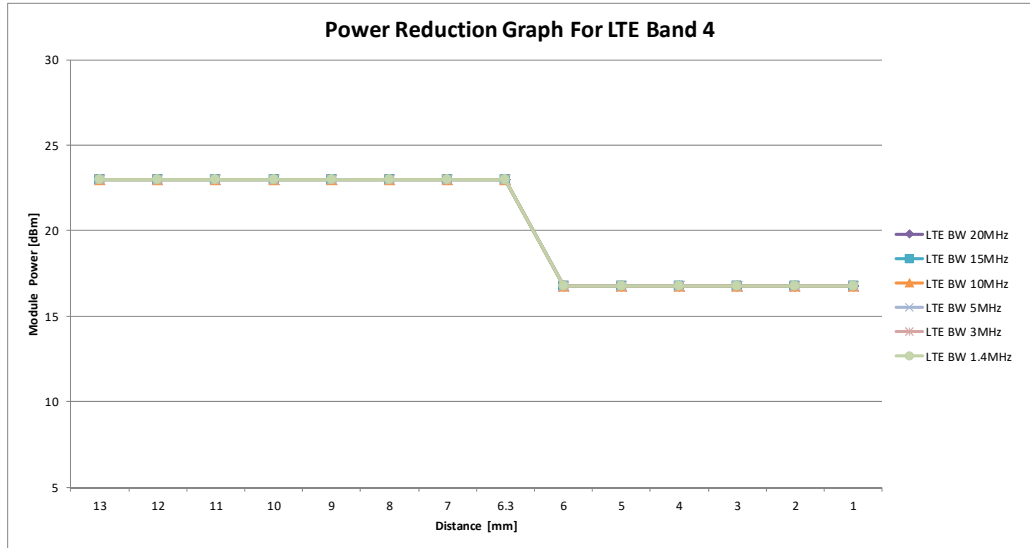

LTE B4

Distance	Coverage Step LTE Band 4														
	13	12	11	10	9	8	7	6.3	6	5	4	3	2	1	
DPR	OFF	OFF	OFF	OFF	OFF	OFF	OFF	OFF	ON	ON	ON	ON	ON	ON	
LTE BW 20MHz	23	23	23	23	23	23	23	23	16.8	16.8	16.8	16.8	16.8	16.8	
LTE BW 15MHz	23	23	23	23	23	23	23	23	16.8	16.8	16.8	16.8	16.8	16.8	
LTE BW 10MHz	23	23	23	23	23	23	23	23	16.8	16.8	16.8	16.8	16.8	16.8	
LTE BW 5MHz	23	23	23	23	23	23	23	23	16.8	16.8	16.8	16.8	16.8	16.8	
LTE BW 3MHz	23	23	23	23	23	23	23	23	16.8	16.8	16.8	16.8	16.8	16.8	
LTE BW 1.4MHz	23	23	23	23	23	23	23	23	16.8	16.8	16.8	16.8	16.8	16.8	

LTE B5