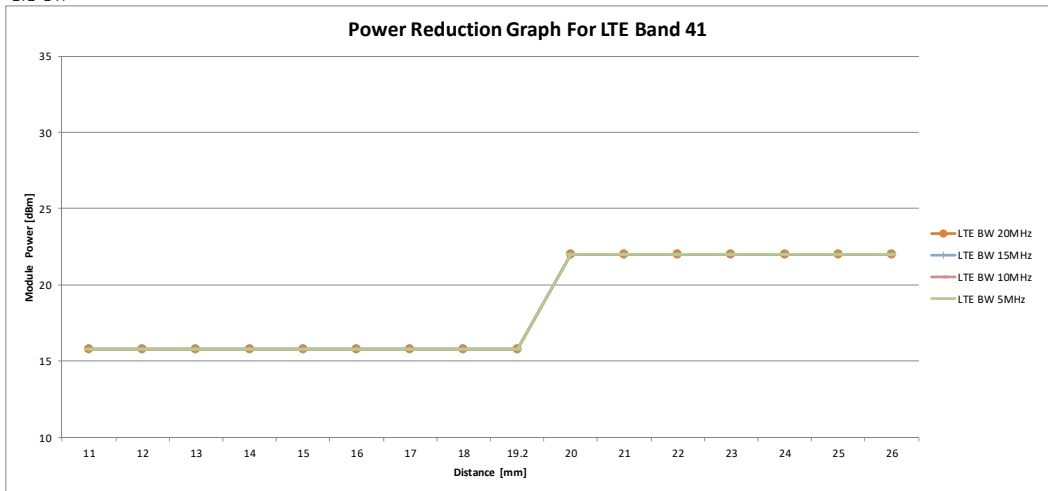

LTE B41

	Coverage Step LTE Band 41															
Distance	11	12	13	14	15	16	17	18	19.2	20	21	22	23	24	25	26
DPR	ON	ON	ON	ON	ON	ON	ON	ON	ON	OFF	OFF	OFF	OFF	OFF	OFF	OFF
LTE BW 20MHz	15.8	15.8	15.8	15.8	15.8	15.8	15.8	15.8	15.8	15.8	22	22	22	22	22	22
LTE BW 15MHz	15.8	15.8	15.8	15.8	15.8	15.8	15.8	15.8	15.8	15.8	22	22	22	22	22	22
LTE BW 10MHz	15.8	15.8	15.8	15.8	15.8	15.8	15.8	15.8	15.8	15.8	22	22	22	22	22	22
LTE BW 5MHz	15.8	15.8	15.8	15.8	15.8	15.8	15.8	15.8	15.8	15.8	22	22	22	22	22	22