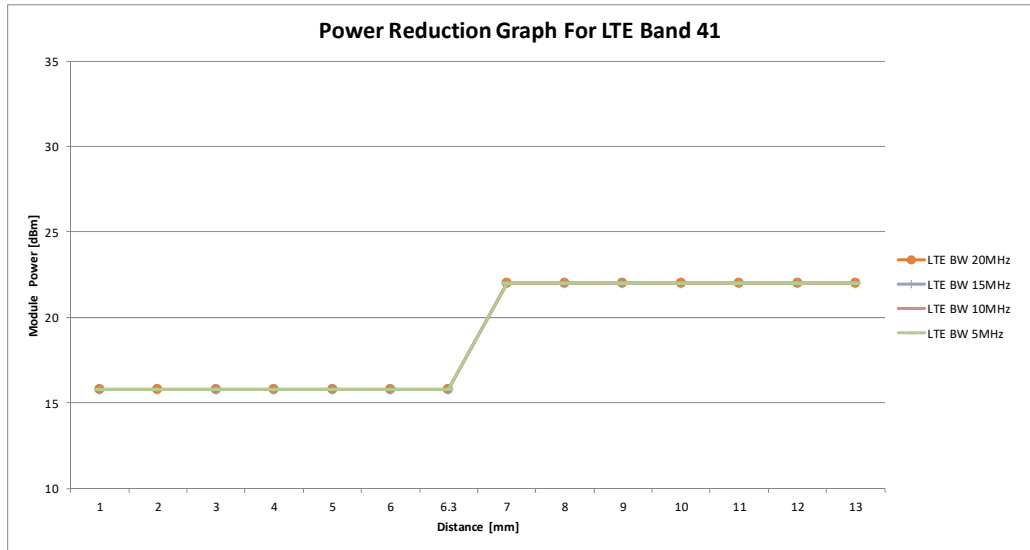

LTE B41

Distance	1	2	3	4	5	6	6.3	7	8	9	10	11	12	13
DPR	ON	ON	ON	ON	ON	ON	ON	OFF	OFF	OFF	OFF	OFF	OFF	OFF
LTE BW 20MHz	15.8	15.8	15.8	15.8	15.8	15.8	15.8	22	22	22	22	22	22	22
LTE BW 15MHz	15.8	15.8	15.8	15.8	15.8	15.8	15.8	22	22	22	22	22	22	22
LTE BW 10MHz	15.8	15.8	15.8	15.8	15.8	15.8	15.8	22	22	22	22	22	22	22
LTE BW 5MHz	15.8	15.8	15.8	15.8	15.8	15.8	15.8	22	22	22	22	22	22	22