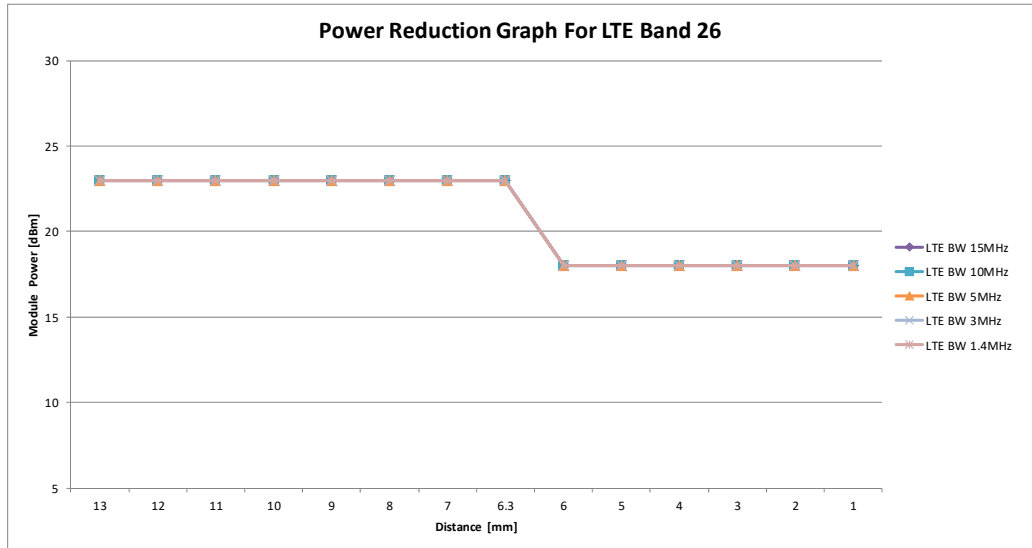

LTE B26

Coverage Step LTE Band 26															
Distance	13	12	11	10	9	8	7	6.3	6	5	4	3	2	1	
DPR	OFF	OFF	OFF	OFF	OFF	OFF	OFF	OFF	ON	ON	ON	ON	ON	ON	
LTE BW 15MHz	23	23	23	23	23	23	23	23	18	18	18	18	18	18	
LTE BW 10MHz	23	23	23	23	23	23	23	23	18	18	18	18	18	18	
LTE BW 5MHz	23	23	23	23	23	23	23	23	18	18	18	18	18	18	
LTE BW 3MHz	23	23	23	23	23	23	23	23	18	18	18	18	18	18	
LTE BW 1.4MHz	23	23	23	23	23	23	23	23	18	18	18	18	18	18	

LTE B41