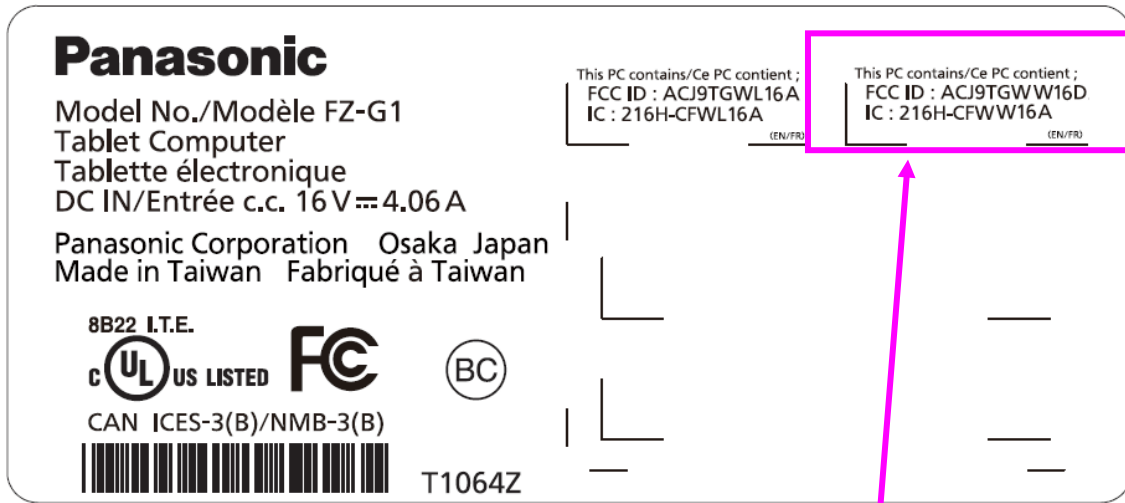

1. Rating Label for FZ-G1

WWAN FCC ID / IC Number

2. Rating Label location

The battery pack is removed from the tablet at the time of shipment. The FCC ID number can be found when customer use at the first time.

Equipment of FZ-G1

Back side

Rating Label for FZ-G1
<Under the battery pack>