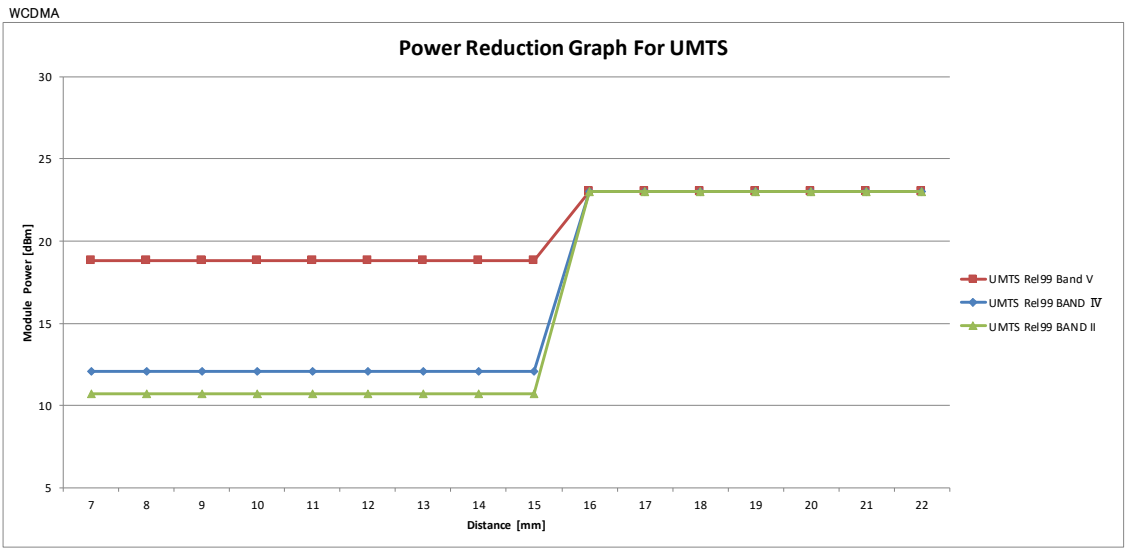

[Edge2 45deg]

Distance	Coverage Step UMTS																					
	7	8	9	10	11	12	13	14	15	16	17	18	19	20	21	22						
DPR	ON	ON	ON	ON	ON	ON	ON	ON	ON	OFF	OFF	OFF	OFF	OFF	OFF	OFF						
UMTS Rel99 Band V	18.8	18.8	18.8	18.8	18.8	18.8	18.8	18.8	18.8	23	23	23	23	23	23	23						
UMTS Rel99 BAND IV	12.1	12.1	12.1	12.1	12.1	12.1	12.1	12.1	12.1	23	23	23	23	23	23	23						
UMTS Rel99 BAND II	10.7	10.7	10.7	10.7	10.7	10.7	10.7	10.7	10.7	23	23	23	23	23	23	23