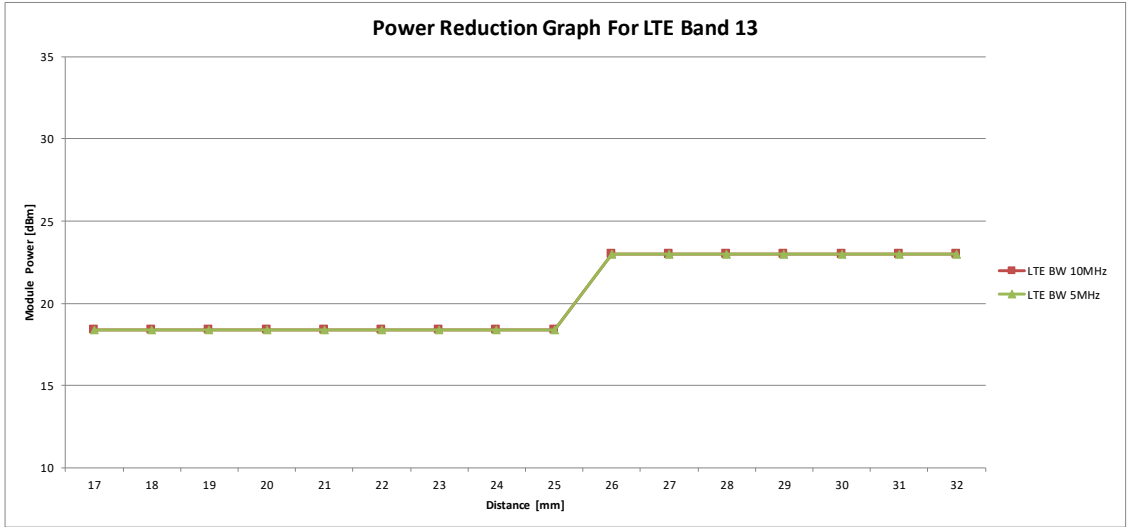

LTE B13

Coverage Step LTE Band 13																
Distance	17	18	19	20	21	22	23	24	25	26	27	28	29	30	31	32
DPR	ON	ON	ON	ON	ON	ON	ON	ON	ON	OFF	OFF	OFF	OFF	OFF	OFF	OFF
LTE BW 10MHz	18.4	18.4	18.4	18.4	18.4	18.4	18.4	18.4	18.4	23	23	23	23	23	23	23
LTE BW 5MHz	18.4	18.4	18.4	18.4	18.4	18.4	18.4	18.4	18.4	23	23	23	23	23	23	23