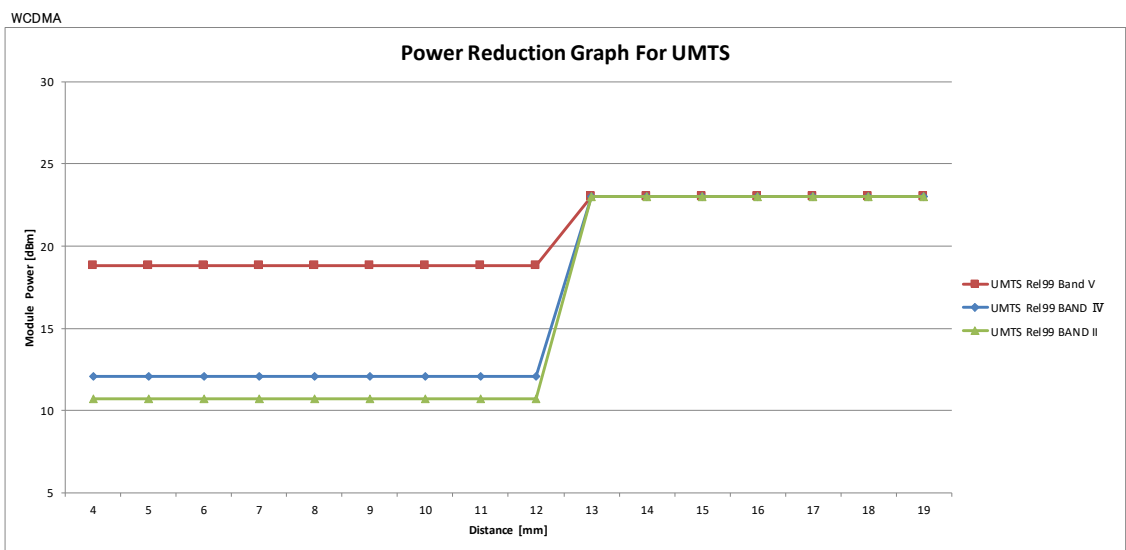

17.9.2 DUT moving from the phantom

[Edge1]

	Coverage Step UMTS																		
Distance	4	5	6	7	8	9	10	11	12	13	14	15	16	17	18	19			
DPR	ON	ON	ON	ON	ON	ON	ON	ON	ON	OFF	OFF	OFF	OFF	OFF	OFF	OFF			
UMTS Rel99 Band V	18.8	18.8	18.8	18.8	18.8	18.8	18.8	18.8	18.8	23	23	23	23	23	23	23			
UMTS Rel99 BAND IV	12.1	12.1	12.1	12.1	12.1	12.1	12.1	12.1	12.1	23	23	23	23	23	23	23			
UMTS Rel99 BAND II	10.7	10.7	10.7	10.7	10.7	10.7	10.7	10.7	10.7	23	23	23	23	23	23	23