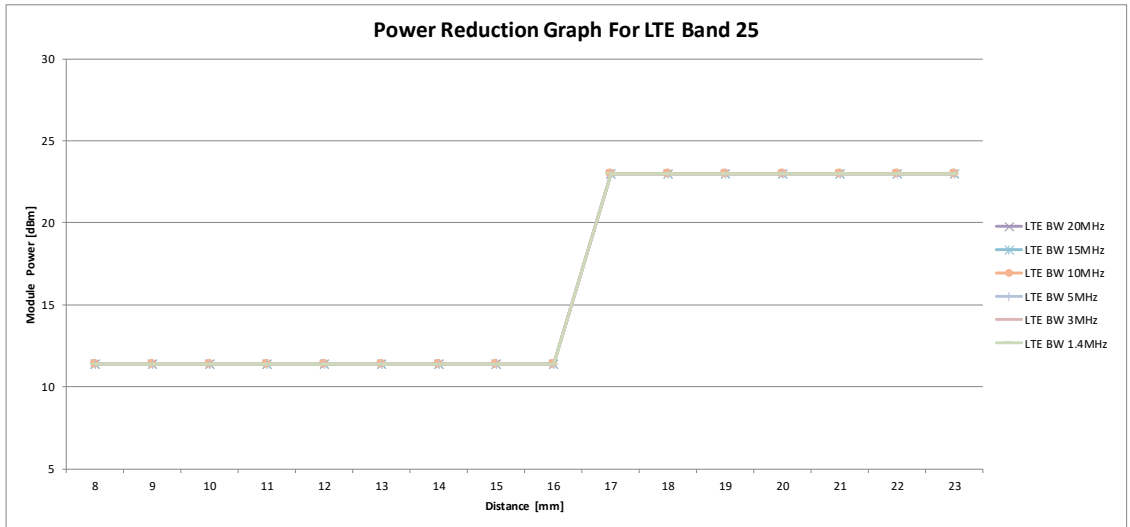

LTE B25

Coverage Step LTE Band 25																
Distance	8	9	10	11	12	13	14	15	16	17	18	19	20	21	22	23
DPR	ON	ON	ON	ON	ON	ON	ON	ON	ON	OFF	OFF	OFF	OFF	OFF	OFF	OFF
LTE BW 20MHz	11.4	11.4	11.4	11.4	11.4	11.4	11.4	11.4	11.4	23	23	23	23	23	23	23
LTE BW 15MHz	11.4	11.4	11.4	11.4	11.4	11.4	11.4	11.4	11.4	23	23	23	23	23	23	23
LTE BW 10MHz	11.4	11.4	11.4	11.4	11.4	11.4	11.4	11.4	11.4	23	23	23	23	23	23	23
LTE BW 5MHz	11.4	11.4	11.4	11.4	11.4	11.4	11.4	11.4	11.4	23	23	23	23	23	23	23
LTE BW 3MHz	11.4	11.4	11.4	11.4	11.4	11.4	11.4	11.4	11.4	23	23	23	23	23	23	23
LTE BW 1.4MHz	11.4	11.4	11.4	11.4	11.4	11.4	11.4	11.4	11.4	23	23	23	23	23	23	23