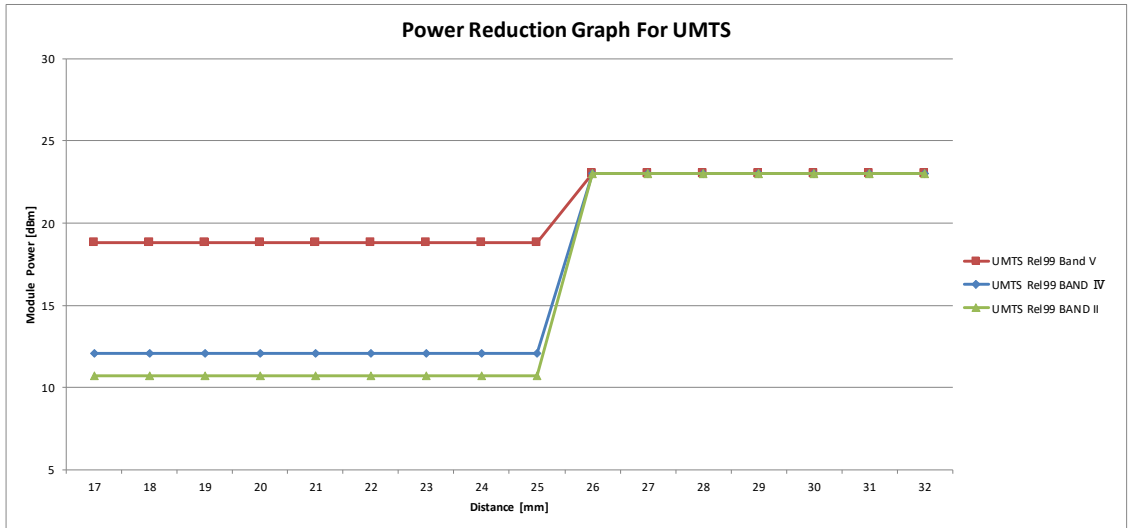

[Bottom]

WCDMA

Distance	Coverage Step UMTS															
	17	18	19	20	21	22	23	24	25	26	27	28	29	30	31	32
DPR	ON	ON	ON	ON	ON	ON	ON	ON	ON	OFF	OFF	OFF	OFF	OFF	OFF	OFF
UMTS Rel99 Band V	18.8	18.8	18.8	18.8	18.8	18.8	18.8	18.8	18.8	23	23	23	23	23	23	23
UMTS Rel99 BAND IV	12.1	12.1	12.1	12.1	12.1	12.1	12.1	12.1	12.1	23	23	23	23	23	23	23
UMTS Rel99 BAND II	10.7	10.7	10.7	10.7	10.7	10.7	10.7	10.7	10.7	23	23	23	23	23	23	23

LTE B2