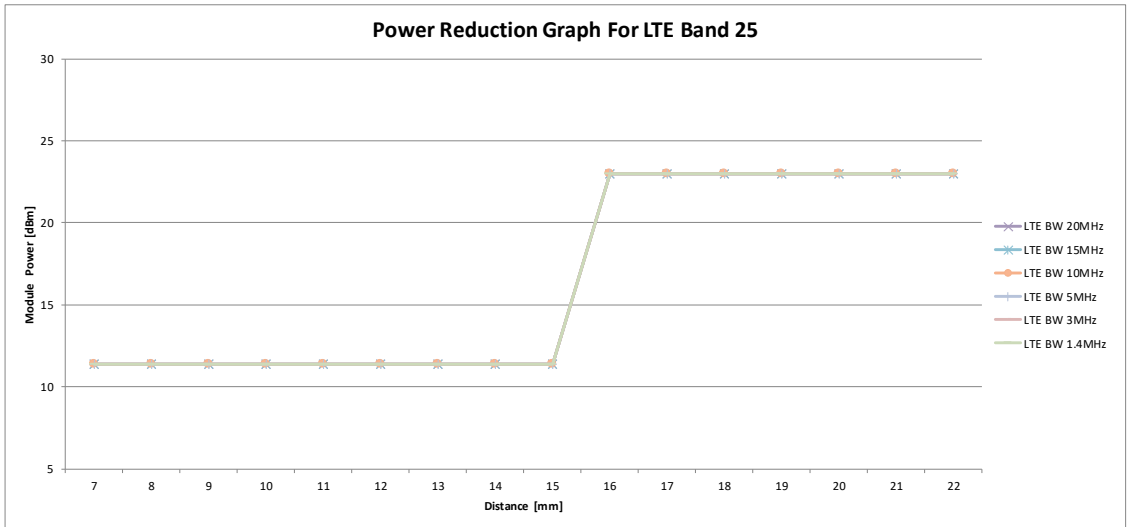

LTE B25

Coverage Step LTE Band 25																
Distance	7	8	9	10	11	12	13	14	15	16	17	18	19	20	21	22
DPR	ON	ON	ON	ON	ON	ON	ON	ON	ON	OFF	OFF	OFF	OFF	OFF	OFF	OFF
LTE BW 20MHz	11.4	11.4	11.4	11.4	11.4	11.4	11.4	11.4	11.4	23	23	23	23	23	23	23
LTE BW 15MHz	11.4	11.4	11.4	11.4	11.4	11.4	11.4	11.4	11.4	23	23	23	23	23	23	23
LTE BW 10MHz	11.4	11.4	11.4	11.4	11.4	11.4	11.4	11.4	11.4	23	23	23	23	23	23	23
LTE BW 5MHz	11.4	11.4	11.4	11.4	11.4	11.4	11.4	11.4	11.4	23	23	23	23	23	23	23
LTE BW 3MHz	11.4	11.4	11.4	11.4	11.4	11.4	11.4	11.4	11.4	23	23	23	23	23	23	23
LTE BW 1.4MHz	11.4	11.4	11.4	11.4	11.4	11.4	11.4	11.4	11.4	23	23	23	23	23	23	23