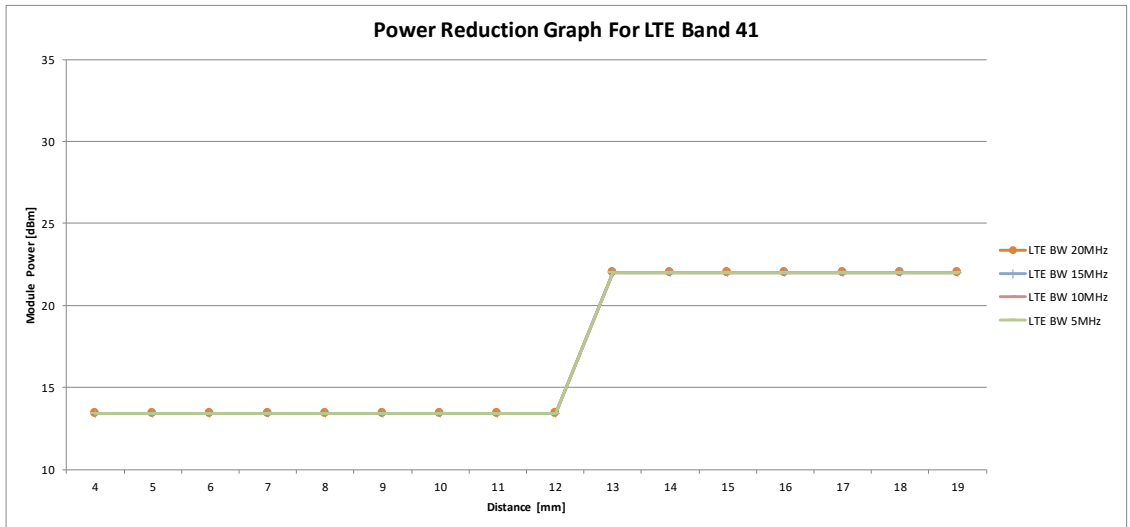

LTE B41

		Coverage Step LTE Band 41																	
Distance		4	5	6	7	8	9	10	11	12	13	14	15	16	17	18	19		
DPR		ON	ON	ON	ON	ON	ON	ON	ON	ON	OFF	OFF	OFF	OFF	OFF	OFF	OFF		
LTE BW 20MHz		13.4	13.4	13.4	13.4	13.4	13.4	13.4	13.4	13.4	22	22	22	22	22	22	22		
LTE BW 15MHz		13.4	13.4	13.4	13.4	13.4	13.4	13.4	13.4	13.4	22	22	22	22	22	22	22		
LTE BW 10MHz		13.4	13.4	13.4	13.4	13.4	13.4	13.4	13.4	13.4	22	22	22	22	22	22	22		
LTE BW 5MHz		13.4	13.4	13.4	13.4	13.4	13.4	13.4	13.4	13.4	22	22	22	22	22	22	22