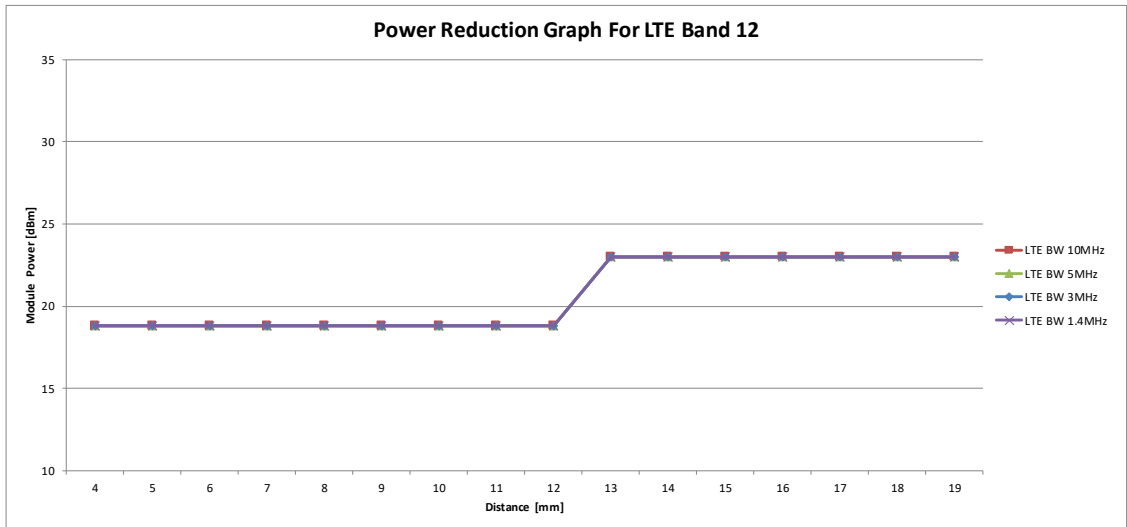

Coverage Step LTE Band 12																	
Distance		4	5	6	7	8	9	10	11	12	13	14	15	16	17	18	19		
DPR		ON	ON	ON	ON	ON	ON	ON	ON	ON	OFF	OFF	OFF	OFF	OFF	OFF	OFF		
LTE BW 10MHz		18.8	18.8	18.8	18.8	18.8	18.8	18.8	18.8	18.8	23	23	23	23	23	23	23		
LTE BW 5MHz		18.8	18.8	18.8	18.8	18.8	18.8	18.8	18.8	18.8	23	23	23	23	23	23	23		
LTE BW 3MHz		18.8	18.8	18.8	18.8	18.8	18.8	18.8	18.8	18.8	23	23	23	23	23	23	23		
LTE BW 1.4MHz		18.8	18.8	18.8	18.8	18.8	18.8	18.8	18.8	18.8	23	23	23	23	23	23	23