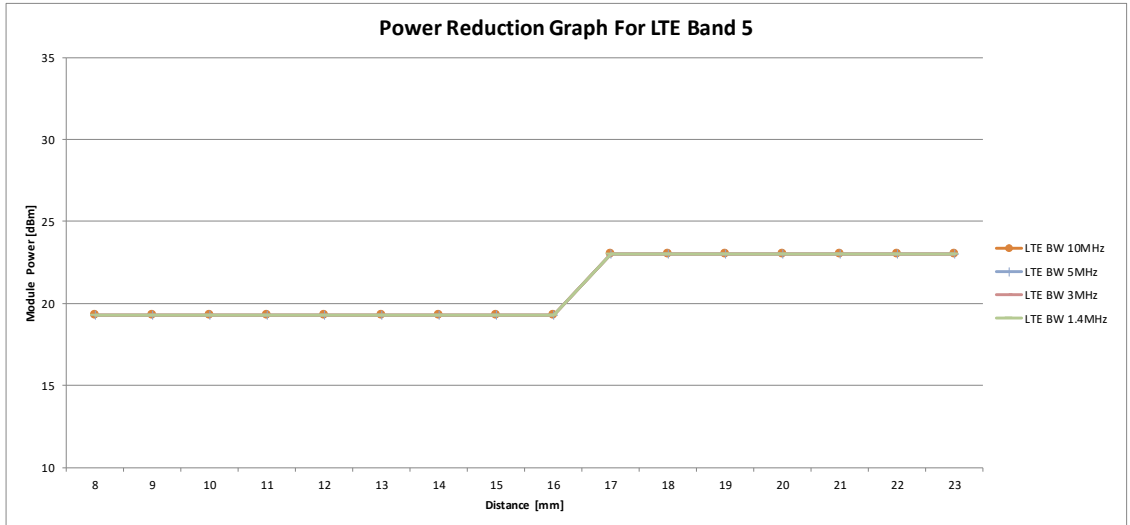

Coverage Step LTE Band 5															
Distance	8	9	10	11	12	13	14	15	16	17	18	19	20	21	22	23
DPR	ON	ON	ON	ON	ON	ON	ON	ON	ON	OFF	OFF	OFF	OFF	OFF	OFF	OFF
LTE BW 10MHz	19.3	19.3	19.3	19.3	19.3	19.3	19.3	19.3	19.3	23	23	23	23	23	23	23
LTE BW 5MHz	19.3	19.3	19.3	19.3	19.3	19.3	19.3	19.3	19.3	23	23	23	23	23	23	23
LTE BW 3MHz	19.3	19.3	19.3	19.3	19.3	19.3	19.3	19.3	19.3	23	23	23	23	23	23	23
LTE BW 1.4MHz	19.3	19.3	19.3	19.3	19.3	19.3	19.3	19.3	19.3	23	23	23	23	23	23	23