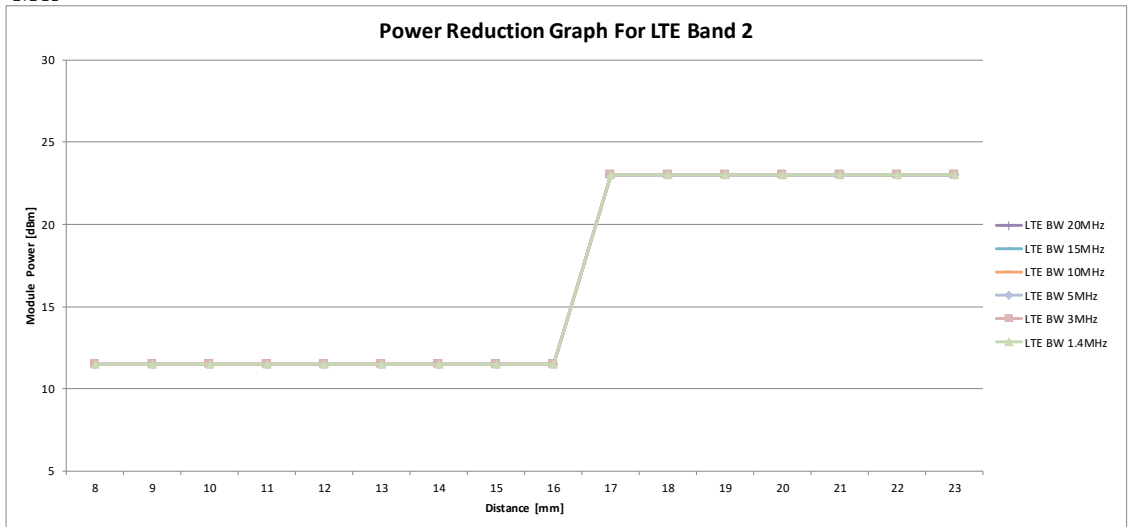

Distance	Coverage Step LTE Band 2																						
	8	9	10	11	12	13	14	15	16	17	18	19	20	21	22	23							
DPR	ON	ON	ON	ON	ON	ON	ON	ON	ON	OFF	OFF	OFF	OFF	OFF	OFF	OFF							
LTE BW 20MHz	11.5	11.5	11.5	11.5	11.5	11.5	11.5	11.5	11.5	23	23	23	23	23	23	23							
LTE BW 15MHz	11.5	11.5	11.5	11.5	11.5	11.5	11.5	11.5	11.5	23	23	23	23	23	23	23							
LTE BW 10MHz	11.5	11.5	11.5	11.5	11.5	11.5	11.5	11.5	11.5	23	23	23	23	23	23	23							
LTE BW 5MHz	11.5	11.5	11.5	11.5	11.5	11.5	11.5	11.5	11.5	23	23	23	23	23	23	23							
LTE BW 3MHz	11.5	11.5	11.5	11.5	11.5	11.5	11.5	11.5	11.5	23	23	23	23	23	23	23							
LTE BW 1.4MHz	11.5	11.5	11.5	11.5	11.5	11.5	11.5	11.5	11.5	23	23	23	23	23	23	23