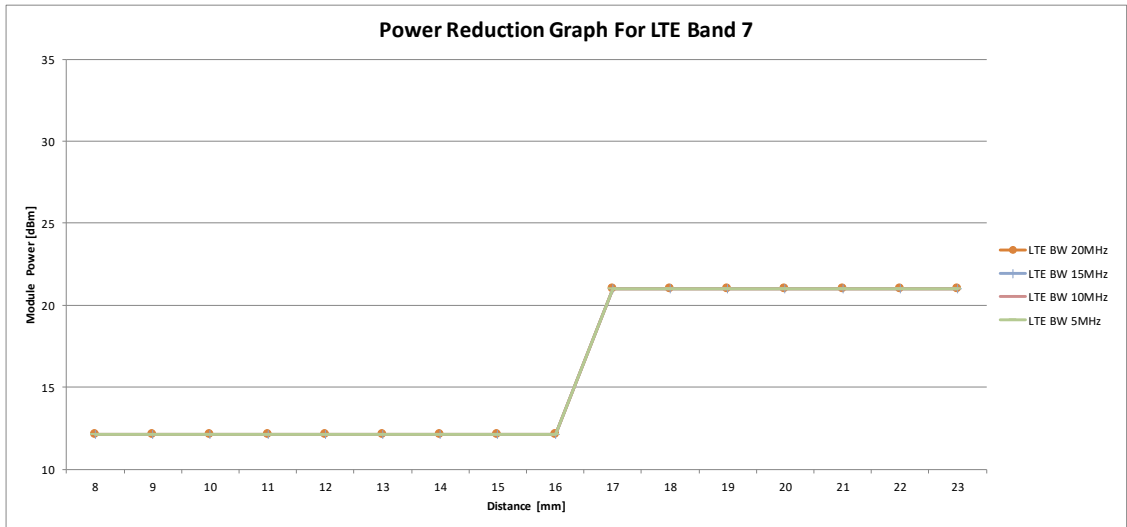

LTE B7

		Coverage Step LTE Band 7															
Distance		8	9	10	11	12	13	14	15	16	17	18	19	20	21	22	23
DPR		ON	ON	ON	ON	ON	ON	ON	ON	ON	OFF	OFF	OFF	OFF	OFF	OFF	OFF
LTE BW 20MHz		12.1	12.1	12.1	12.1	12.1	12.1	12.1	12.1	12.1	21	21	21	21	21	21	21
LTE BW 15MHz		12.1	12.1	12.1	12.1	12.1	12.1	12.1	12.1	12.1	21	21	21	21	21	21	21
LTE BW 10MHz		12.1	12.1	12.1	12.1	12.1	12.1	12.1	12.1	12.1	21	21	21	21	21	21	21
LTE BW 5MHz		12.1	12.1	12.1	12.1	12.1	12.1	12.1	12.1	12.1	21	21	21	21	21	21	21

LTE B12