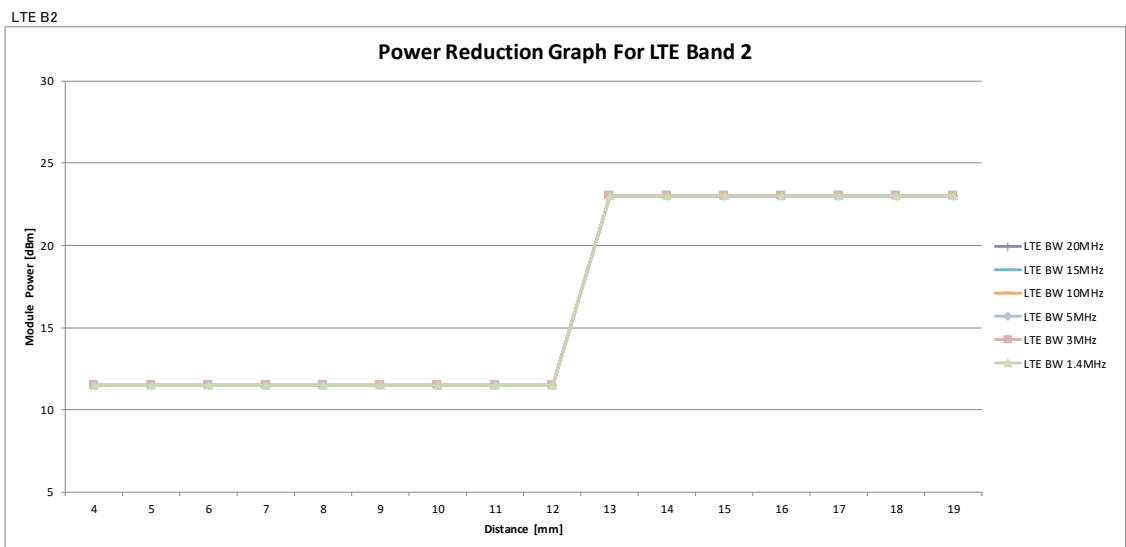

	Coverage Step LTE Band 2																		
Distance	4	5	6	7	8	9	10	11	12	13	14	15	16	17	18	19			
DPR	ON	ON	ON	ON	ON	ON	ON	ON	ON	OFF	OFF	OFF	OFF	OFF	OFF	OFF			
LTE BW 20MHz	11.5	11.5	11.5	11.5	11.5	11.5	11.5	11.5	11.5	23	23	23	23	23	23	23			
LTE BW 15MHz	11.5	11.5	11.5	11.5	11.5	11.5	11.5	11.5	11.5	23	23	23	23	23	23	23			
LTE BW 10MHz	11.5	11.5	11.5	11.5	11.5	11.5	11.5	11.5	11.5	23	23	23	23	23	23	23			
LTE BW 5MHz	11.5	11.5	11.5	11.5	11.5	11.5	11.5	11.5	11.5	23	23	23	23	23	23	23			
LTE BW 3MHz	11.5	11.5	11.5	11.5	11.5	11.5	11.5	11.5	11.5	23	23	23	23	23	23	23			
LTE BW 1.4MHz	11.5	11.5	11.5	11.5	11.5	11.5	11.5	11.5	11.5	23	23	23	23	23	23	23			