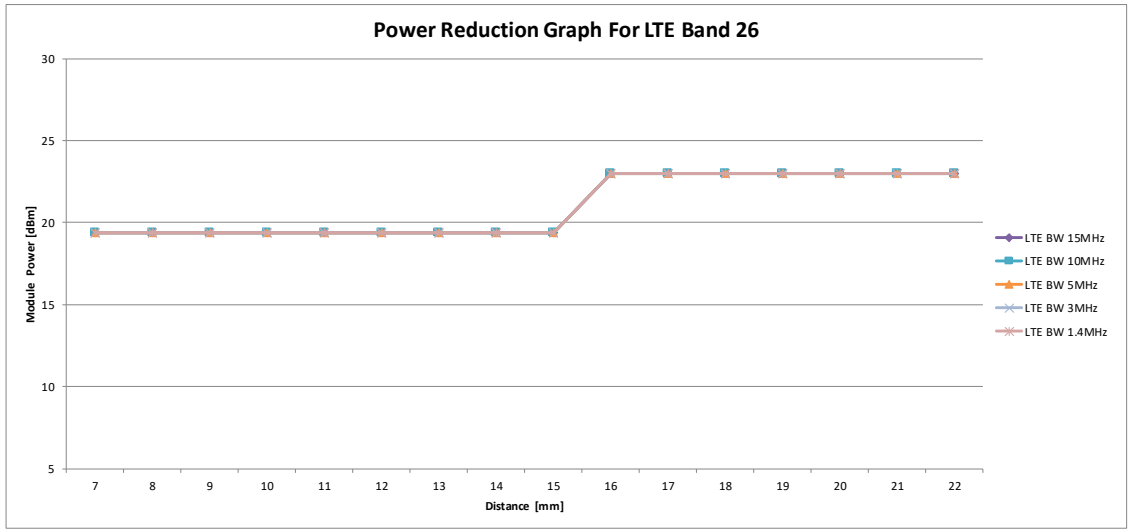

LTE B26

Coverage Step LTE Band 26																					
Distance	7	8	9	10	11	12	13	14	15	16	17	18	19	20	21	22					
DPR	ON	ON	ON	ON	ON	ON	ON	ON	ON	OFF	OFF	OFF	OFF	OFF	OFF	OFF					
LTE BW 15MHz	19.4	19.4	19.4	19.4	19.4	19.4	19.4	19.4	19.4	23	23	23	23	23	23	23					
LTE BW 10MHz	19.4	19.4	19.4	19.4	19.4	19.4	19.4	19.4	19.4	23	23	23	23	23	23	23					
LTE BW 5MHz	19.4	19.4	19.4	19.4	19.4	19.4	19.4	19.4	19.4	23	23	23	23	23	23	23					
LTE BW 3MHz	19.4	19.4	19.4	19.4	19.4	19.4	19.4	19.4	19.4	23	23	23	23	23	23	23					
LTE BW 1.4MHz	19.4	19.4	19.4	19.4	19.4	19.4	19.4	19.4	19.4	23	23	23	23	23	23	23