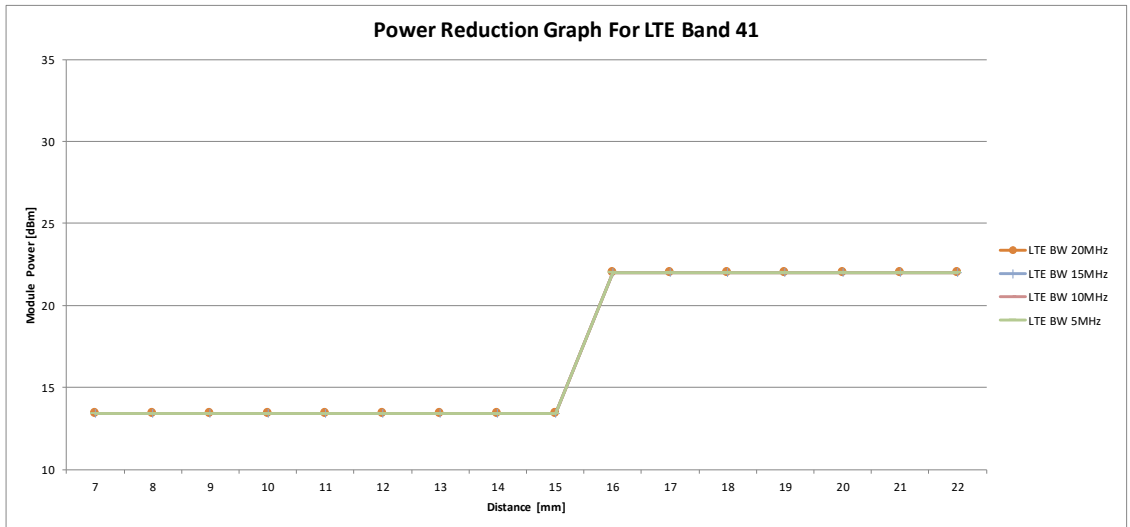

LTE B41

Coverage Step LTE Band 41																					
Distance	7	8	9	10	11	12	13	14	15	16	17	18	19	20	21	22					
DPR	ON	ON	ON	ON	ON	ON	ON	ON	ON	OFF	OFF	OFF	OFF	OFF	OFF	OFF					
LTE BW 20MHz	13.4	13.4	13.4	13.4	13.4	13.4	13.4	13.4	13.4	22	22	22	22	22	22	22					
LTE BW 15MHz	13.4	13.4	13.4	13.4	13.4	13.4	13.4	13.4	13.4	22	22	22	22	22	22	22					
LTE BW 10MHz	13.4	13.4	13.4	13.4	13.4	13.4	13.4	13.4	13.4	22	22	22	22	22	22	22					
LTE BW 5MHz	13.4	13.4	13.4	13.4	13.4	13.4	13.4	13.4	13.4	22	22	22	22	22	22	22