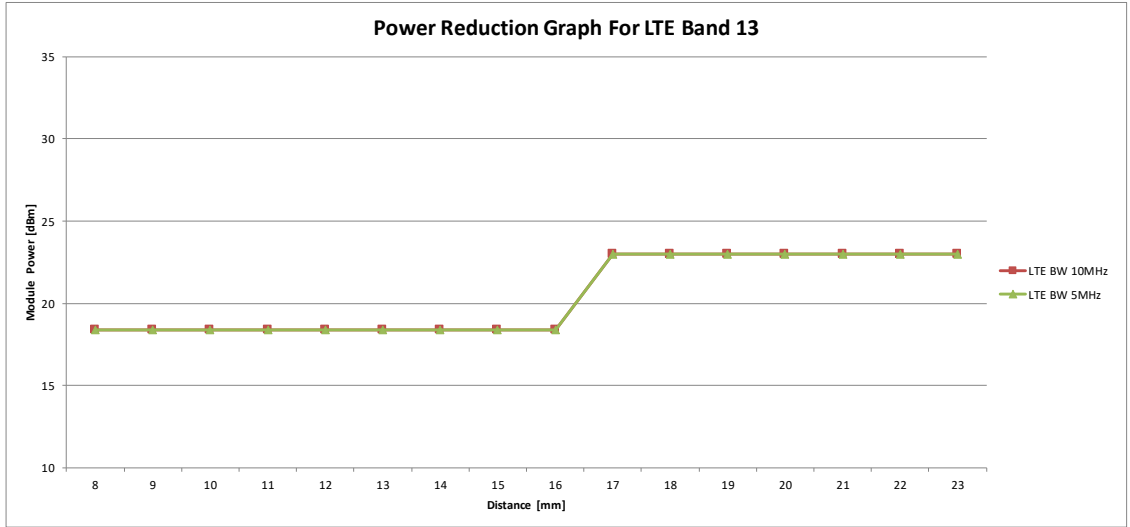

LTE B13

Coverage Step LTE Band 13																
Distance	8	9	10	11	12	13	14	15	16	17	18	19	20	21	22	23
DPR	ON	ON	ON	ON	ON	ON	ON	ON	ON	OFF	OFF	OFF	OFF	OFF	OFF	OFF
LTE BW 10MHz	18.4	18.4	18.4	18.4	18.4	18.4	18.4	18.4	18.4	23	23	23	23	23	23	23
LTE BW 5MHz	18.4	18.4	18.4	18.4	18.4	18.4	18.4	18.4	18.4	23	23	23	23	23	23	23