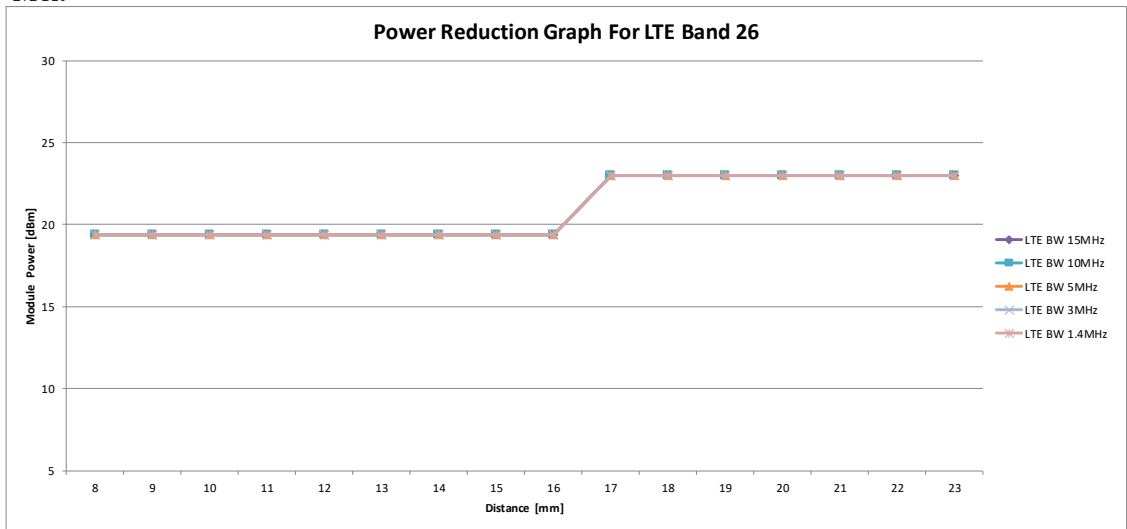

LTE B26

		Coverage Step LTE Band 26																			
Distance		8	9	10	11	12	13	14	15	16	17	18	19	20	21	22	23				
DPR		ON	ON	ON	ON	ON	ON	ON	ON	ON	OFF	OFF	OFF	OFF	OFF	OFF	OFF				
LTE BW 15MHz		19.4	19.4	19.4	19.4	19.4	19.4	19.4	19.4	19.4	23	23	23	23	23	23	23				
LTE BW 10MHz		19.4	19.4	19.4	19.4	19.4	19.4	19.4	19.4	19.4	23	23	23	23	23	23	23				
LTE BW 5MHz		19.4	19.4	19.4	19.4	19.4	19.4	19.4	19.4	19.4	23	23	23	23	23	23	23				
LTE BW 3MHz		19.4	19.4	19.4	19.4	19.4	19.4	19.4	19.4	19.4	23	23	23	23	23	23	23				
LTE BW 1.4MHz		19.4	19.4	19.4	19.4	19.4	19.4	19.4	19.4	19.4	23	23	23	23	23	23	23