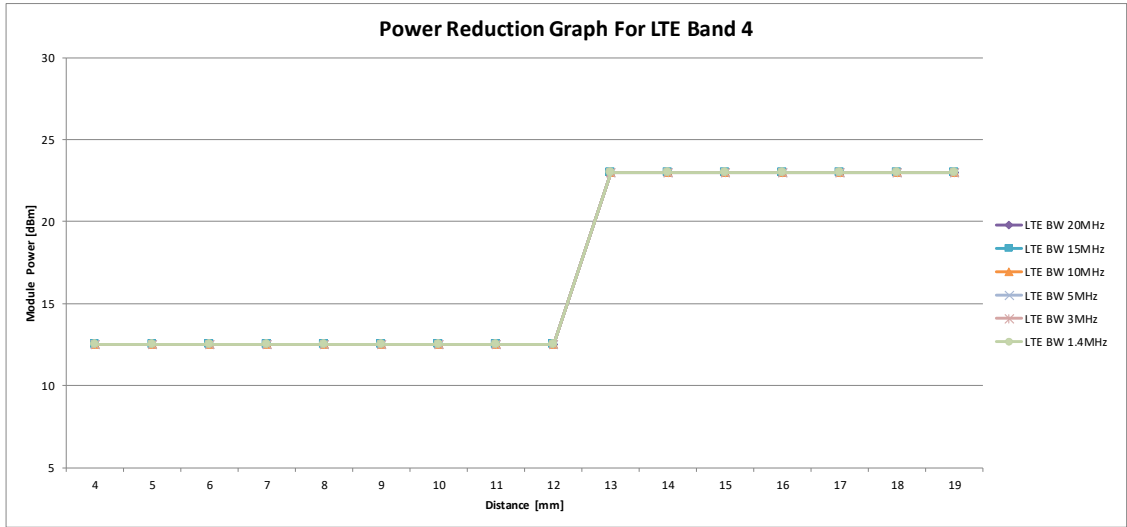

LTE B4

		Coverage Step LTE Band 4																	
Distance		4	5	6	7	8	9	10	11	12	13	14	15	16	17	18	19		
DPR		ON	ON	ON	ON	ON	ON	ON	ON	ON	OFF	OFF	OFF	OFF	OFF	OFF	OFF		
LTE BW 20MHz		12.5	12.5	12.5	12.5	12.5	12.5	12.5	12.5	12.5	23	23	23	23	23	23	23		
LTE BW 15MHz		12.5	12.5	12.5	12.5	12.5	12.5	12.5	12.5	12.5	23	23	23	23	23	23	23		
LTE BW 10MHz		12.5	12.5	12.5	12.5	12.5	12.5	12.5	12.5	12.5	23	23	23	23	23	23	23		
LTE BW 5MHz		12.5	12.5	12.5	12.5	12.5	12.5	12.5	12.5	12.5	23	23	23	23	23	23	23		
LTE BW 3MHz		12.5	12.5	12.5	12.5	12.5	12.5	12.5	12.5	12.5	23	23	23	23	23	23	23		
LTE BW 1.4MHz		12.5	12.5	12.5	12.5	12.5	12.5	12.5	12.5	12.5	23	23	23	23	23	23	23		

LTE B5