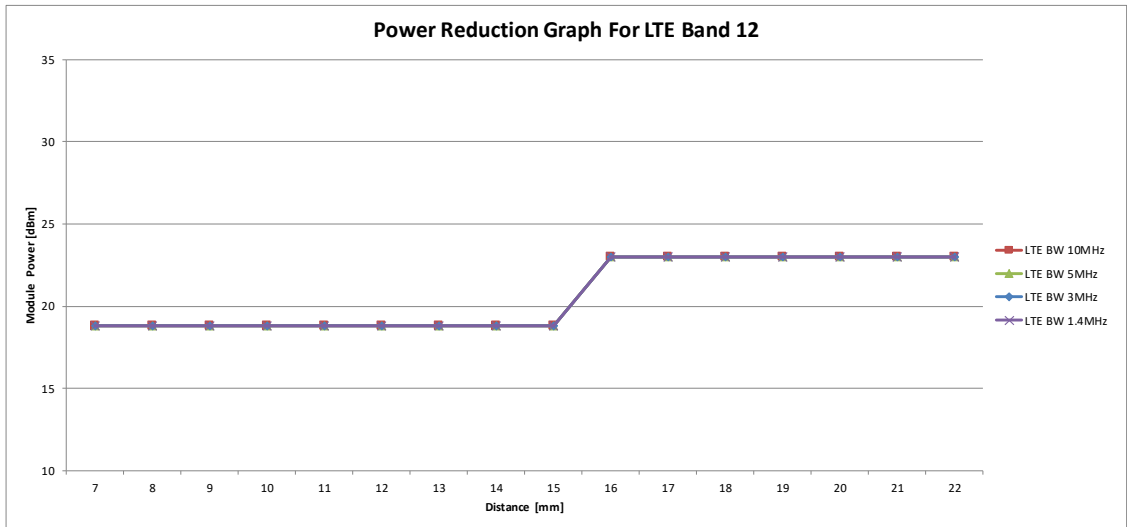

Coverage Step LTE Band 12																			
Distance		7	8	9	10	11	12	13	14	15	16	17	18	19	20	21	22				
DPR		ON	ON	ON	ON	ON	ON	ON	ON	ON	OFF	OFF	OFF	OFF	OFF	OFF	OFF				
LTE BW 10MHz		18.8	18.8	18.8	18.8	18.8	18.8	18.8	18.8	18.8	23	23	23	23	23	23	23				
LTE BW 5MHz		18.8	18.8	18.8	18.8	18.8	18.8	18.8	18.8	18.8	23	23	23	23	23	23	23				
LTE BW 3MHz		18.8	18.8	18.8	18.8	18.8	18.8	18.8	18.8	18.8	23	23	23	23	23	23	23				
LTE BW 1.4MHz		18.8	18.8	18.8	18.8	18.8	18.8	18.8	18.8	18.8	23	23	23	23	23	23	23