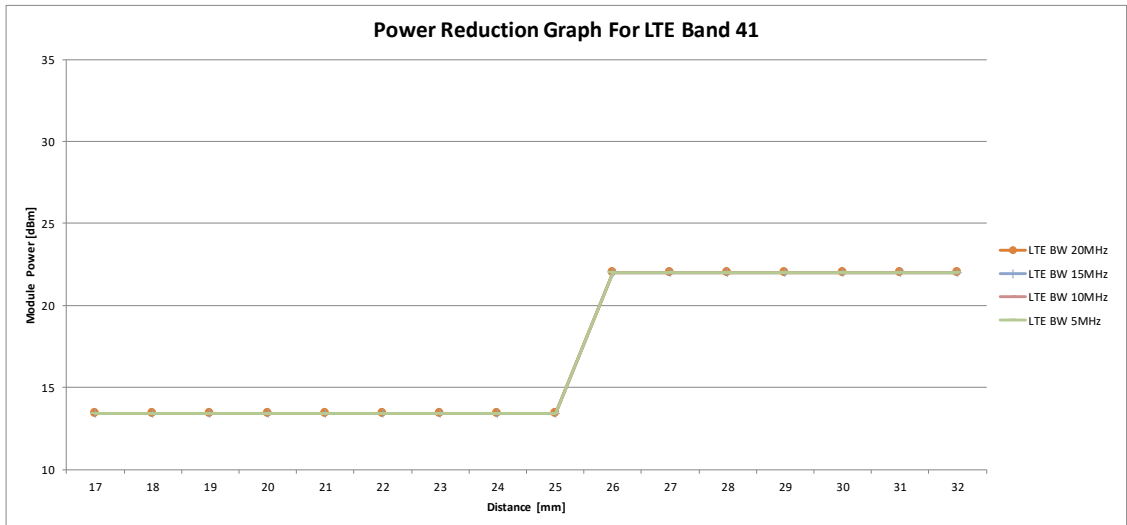

LTE B41

Coverage Step LTE Band 41																
Distance	17	18	19	20	21	22	23	24	25	26	27	28	29	30	31	32
DPR	ON	ON	ON	ON	ON	ON	ON	ON	ON	OFF	OFF	OFF	OFF	OFF	OFF	OFF
LTE BW 20MHz	13.4	13.4	13.4	13.4	13.4	13.4	13.4	13.4	13.4	22	22	22	22	22	22	22
LTE BW 15MHz	13.4	13.4	13.4	13.4	13.4	13.4	13.4	13.4	13.4	22	22	22	22	22	22	22
LTE BW 10MHz	13.4	13.4	13.4	13.4	13.4	13.4	13.4	13.4	13.4	22	22	22	22	22	22	22
LTE BW 5MHz	13.4	13.4	13.4	13.4	13.4	13.4	13.4	13.4	13.4	22	22	22	22	22	22	22