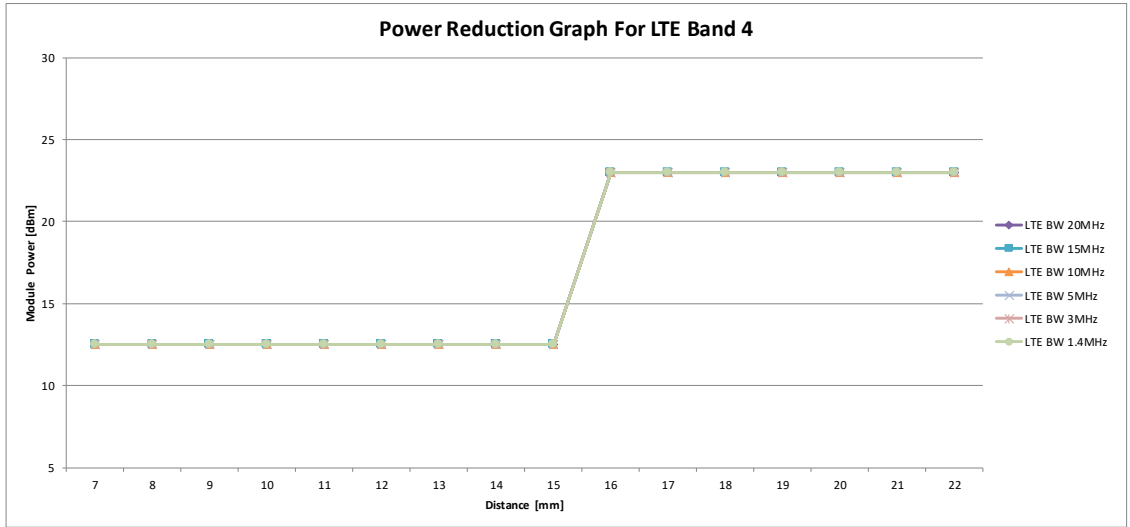

LTE B4

	Coverage Step LTE Band 4															
Distance	7	8	9	10	11	12	13	14	15	16	17	18	19	20	21	22
DPR	ON	ON	ON	ON	ON	ON	ON	ON	ON	OFF	OFF	OFF	OFF	OFF	OFF	OFF
LTE BW 20MHz	12.5	12.5	12.5	12.5	12.5	12.5	12.5	12.5	12.5	23	23	23	23	23	23	23
LTE BW 15MHz	12.5	12.5	12.5	12.5	12.5	12.5	12.5	12.5	12.5	23	23	23	23	23	23	23
LTE BW 10MHz	12.5	12.5	12.5	12.5	12.5	12.5	12.5	12.5	12.5	23	23	23	23	23	23	23
LTE BW 5MHz	12.5	12.5	12.5	12.5	12.5	12.5	12.5	12.5	12.5	23	23	23	23	23	23	23
LTE BW 3MHz	12.5	12.5	12.5	12.5	12.5	12.5	12.5	12.5	12.5	23	23	23	23	23	23	23
LTE BW 1.4MHz	12.5	12.5	12.5	12.5	12.5	12.5	12.5	12.5	12.5	23	23	23	23	23	23	23

LTE B5