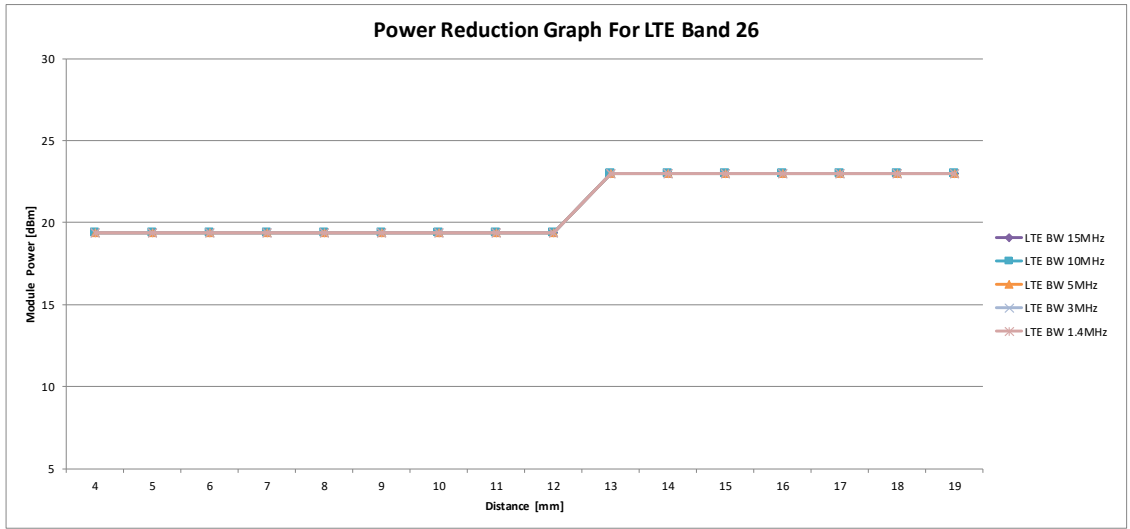

LTE B26

		Coverage Step LTE Band 26																	
Distance		4	5	6	7	8	9	10	11	12	13	14	15	16	17	18	19		
DPR		ON	ON	ON	ON	ON	ON	ON	ON	ON	OFF	OFF	OFF	OFF	OFF	OFF	OFF		
LTE BW 15MHz		19.4	19.4	19.4	19.4	19.4	19.4	19.4	19.4	19.4	23	23	23	23	23	23	23		
LTE BW 10MHz		19.4	19.4	19.4	19.4	19.4	19.4	19.4	19.4	19.4	23	23	23	23	23	23	23		
LTE BW 5MHz		19.4	19.4	19.4	19.4	19.4	19.4	19.4	19.4	19.4	23	23	23	23	23	23	23		
LTE BW 3MHz		19.4	19.4	19.4	19.4	19.4	19.4	19.4	19.4	19.4	23	23	23	23	23	23	23		
LTE BW 1.4MHz		19.4	19.4	19.4	19.4	19.4	19.4	19.4	19.4	19.4	23	23	23	23	23	23	23