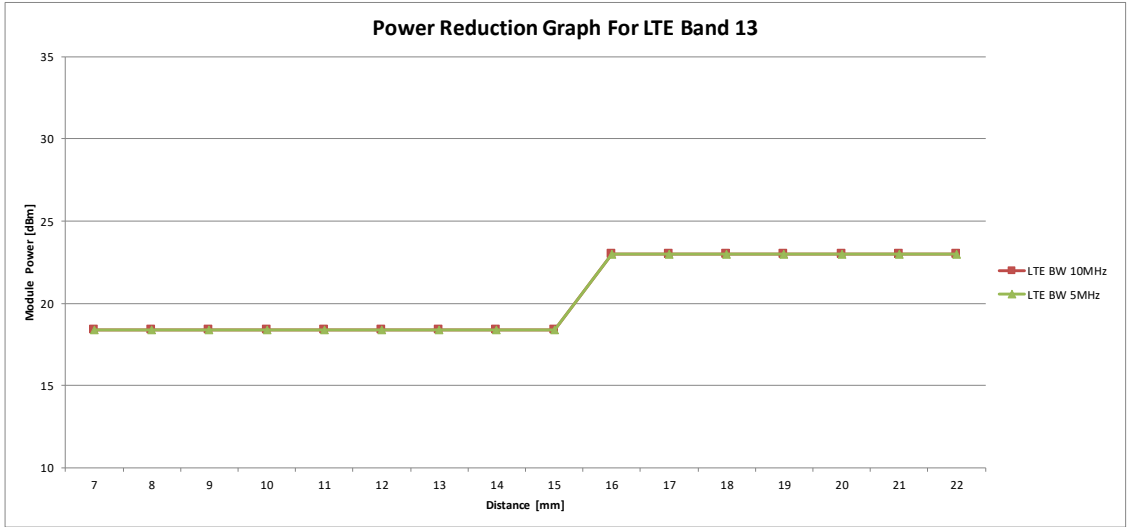

LTE B13

Coverage Step LTE Band 13																
Distance	7	8	9	10	11	12	13	14	15	16	17	18	19	20	21	22
DPR	ON	ON	ON	ON	ON	ON	ON	ON	ON	OFF	OFF	OFF	OFF	OFF	OFF	OFF
LTE BW 10MHz	18.4	18.4	18.4	18.4	18.4	18.4	18.4	18.4	18.4	23	23	23	23	23	23	23
LTE BW 5MHz	18.4	18.4	18.4	18.4	18.4	18.4	18.4	18.4	18.4	23	23	23	23	23	23	23