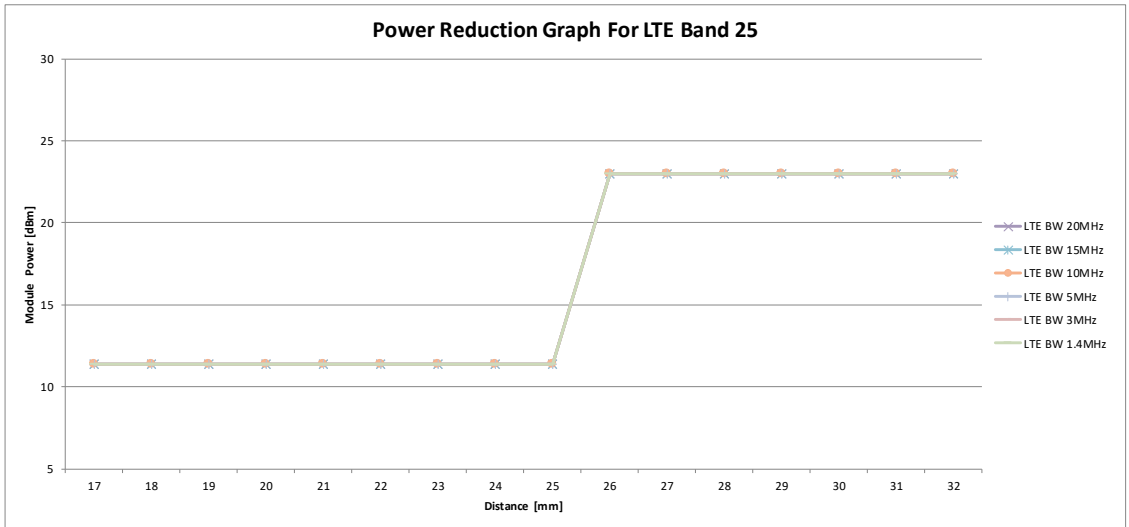

LTE B25

Coverage Step LTE Band 25																
Distance	17	18	19	20	21	22	23	24	25	26	27	28	29	30	31	32
DPR	ON	ON	ON	ON	ON	ON	ON	ON	ON	OFF	OFF	OFF	OFF	OFF	OFF	OFF
LTE BW 20MHz	11.4	11.4	11.4	11.4	11.4	11.4	11.4	11.4	11.4	23	23	23	23	23	23	23
LTE BW 15MHz	11.4	11.4	11.4	11.4	11.4	11.4	11.4	11.4	11.4	23	23	23	23	23	23	23
LTE BW 10MHz	11.4	11.4	11.4	11.4	11.4	11.4	11.4	11.4	11.4	23	23	23	23	23	23	23
LTE BW 5MHz	11.4	11.4	11.4	11.4	11.4	11.4	11.4	11.4	11.4	23	23	23	23	23	23	23
LTE BW 3MHz	11.4	11.4	11.4	11.4	11.4	11.4	11.4	11.4	11.4	23	23	23	23	23	23	23
LTE BW 1.4MHz	11.4	11.4	11.4	11.4	11.4	11.4	11.4	11.4	11.4	23	23	23	23	23	23	23