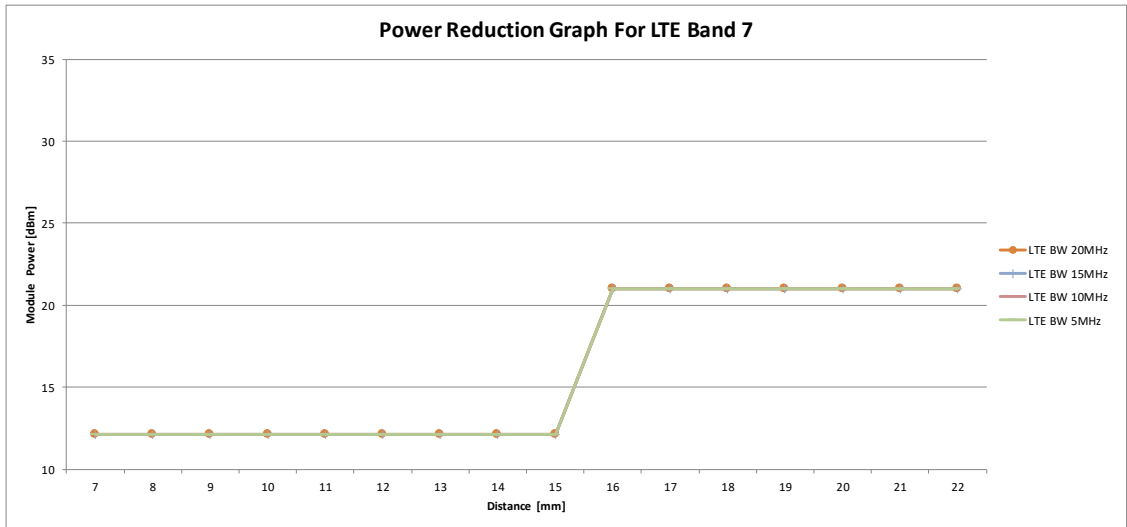

LTE B7

		Coverage Step LTE Band 7																			
Distance		7	8	9	10	11	12	13	14	15	16	17	18	19	20	21	22				
DPR		ON	ON	ON	ON	ON	ON	ON	ON	ON	OFF	OFF	OFF	OFF	OFF	OFF	OFF				
LTE BW 20MHz		12.1	12.1	12.1	12.1	12.1	12.1	12.1	12.1	12.1	21	21	21	21	21	21	21				
LTE BW 15MHz		12.1	12.1	12.1	12.1	12.1	12.1	12.1	12.1	12.1	21	21	21	21	21	21	21				
LTE BW 10MHz		12.1	12.1	12.1	12.1	12.1	12.1	12.1	12.1	12.1	21	21	21	21	21	21	21				
LTE BW 5MHz		12.1	12.1	12.1	12.1	12.1	12.1	12.1	12.1	12.1	21	21	21	21	21	21	21				

LTE B12