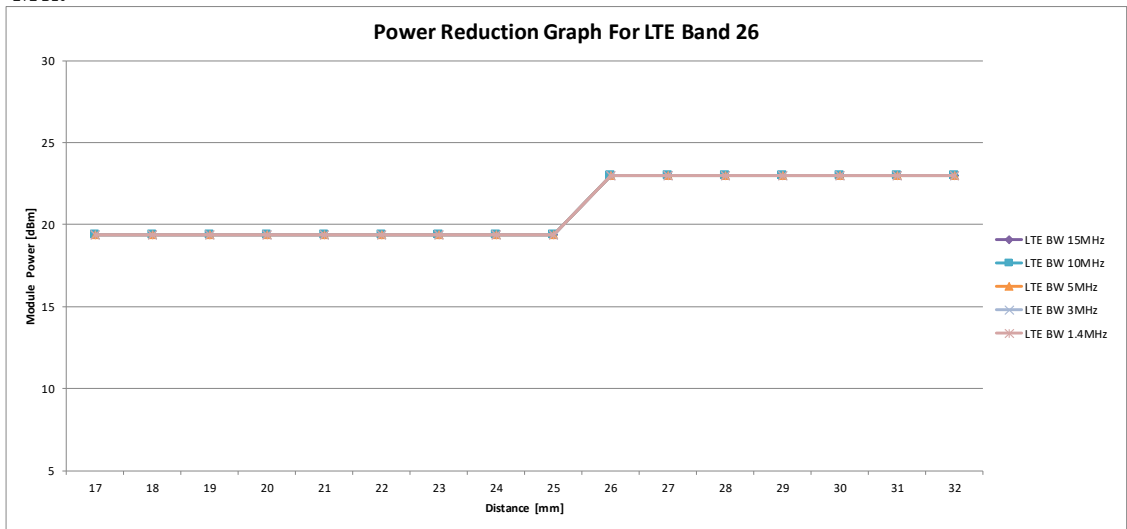

LTE B26

Coverage Step LTE Band 26																
Distance	17	18	19	20	21	22	23	24	25	26	27	28	29	30	31	32
DPR	ON	ON	ON	ON	ON	ON	ON	ON	ON	OFF	OFF	OFF	OFF	OFF	OFF	OFF
LTE BW 15MHz	19.4	19.4	19.4	19.4	19.4	19.4	19.4	19.4	19.4	23	23	23	23	23	23	23
LTE BW 10MHz	19.4	19.4	19.4	19.4	19.4	19.4	19.4	19.4	19.4	23	23	23	23	23	23	23
LTE BW 5MHz	19.4	19.4	19.4	19.4	19.4	19.4	19.4	19.4	19.4	23	23	23	23	23	23	23
LTE BW 3MHz	19.4	19.4	19.4	19.4	19.4	19.4	19.4	19.4	19.4	23	23	23	23	23	23	23
LTE BW 1.4MHz	19.4	19.4	19.4	19.4	19.4	19.4	19.4	19.4	19.4	23	23	23	23	23	23	23