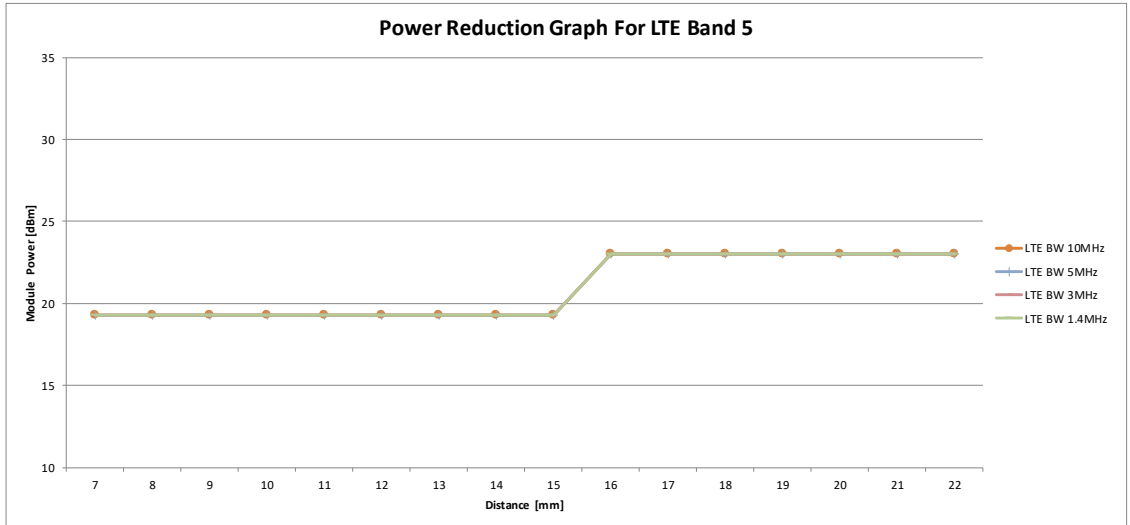

Coverage Step LTE Band 5															
Distance	7	8	9	10	11	12	13	14	15	16	17	18	19	20	21	22
DPR	ON	ON	ON	ON	ON	ON	ON	ON	ON	OFF	OFF	OFF	OFF	OFF	OFF	OFF
LTE BW 10MHz	19.3	19.3	19.3	19.3	19.3	19.3	19.3	19.3	19.3	23	23	23	23	23	23	23
LTE BW 5MHz	19.3	19.3	19.3	19.3	19.3	19.3	19.3	19.3	19.3	23	23	23	23	23	23	23
LTE BW 3MHz	19.3	19.3	19.3	19.3	19.3	19.3	19.3	19.3	19.3	23	23	23	23	23	23	23
LTE BW 1.4MHz	19.3	19.3	19.3	19.3	19.3	19.3	19.3	19.3	19.3	23	23	23	23	23	23	23