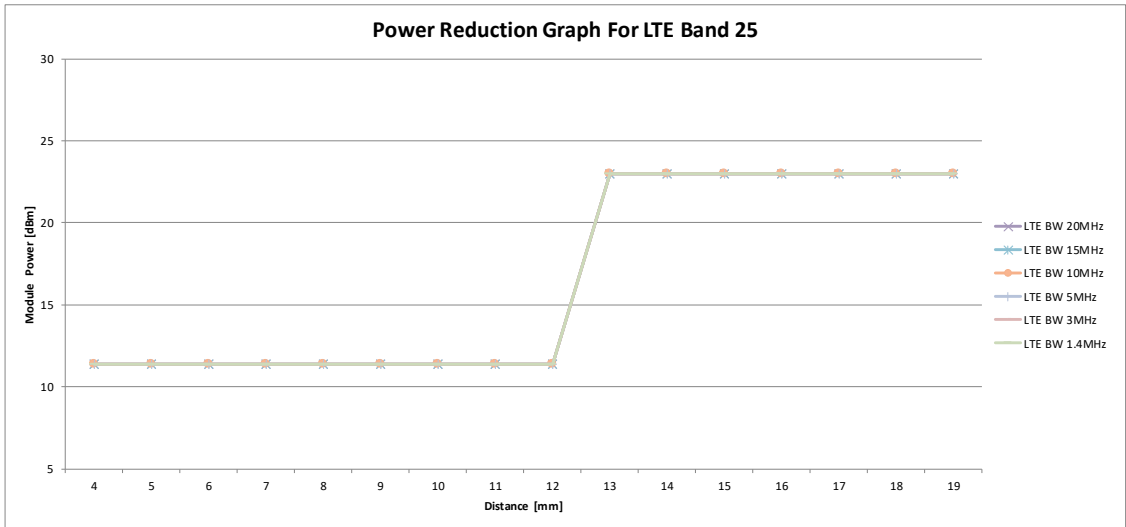

LTE B25

Coverage Step LTE Band 25																		
Distance	4	5	6	7	8	9	10	11	12	13	14	15	16	17	18	19		
DPR	ON	ON	ON	ON	ON	ON	ON	ON	ON	OFF	OFF	OFF	OFF	OFF	OFF	OFF		
LTE BW 20MHz	11.4	11.4	11.4	11.4	11.4	11.4	11.4	11.4	11.4	23	23	23	23	23	23	23		
LTE BW 15MHz	11.4	11.4	11.4	11.4	11.4	11.4	11.4	11.4	11.4	23	23	23	23	23	23	23		
LTE BW 10MHz	11.4	11.4	11.4	11.4	11.4	11.4	11.4	11.4	11.4	23	23	23	23	23	23	23		
LTE BW 5MHz	11.4	11.4	11.4	11.4	11.4	11.4	11.4	11.4	11.4	23	23	23	23	23	23	23		
LTE BW 3MHz	11.4	11.4	11.4	11.4	11.4	11.4	11.4	11.4	11.4	23	23	23	23	23	23	23		
LTE BW 1.4MHz	11.4	11.4	11.4	11.4	11.4	11.4	11.4	11.4	11.4	23	23	23	23	23	23	23