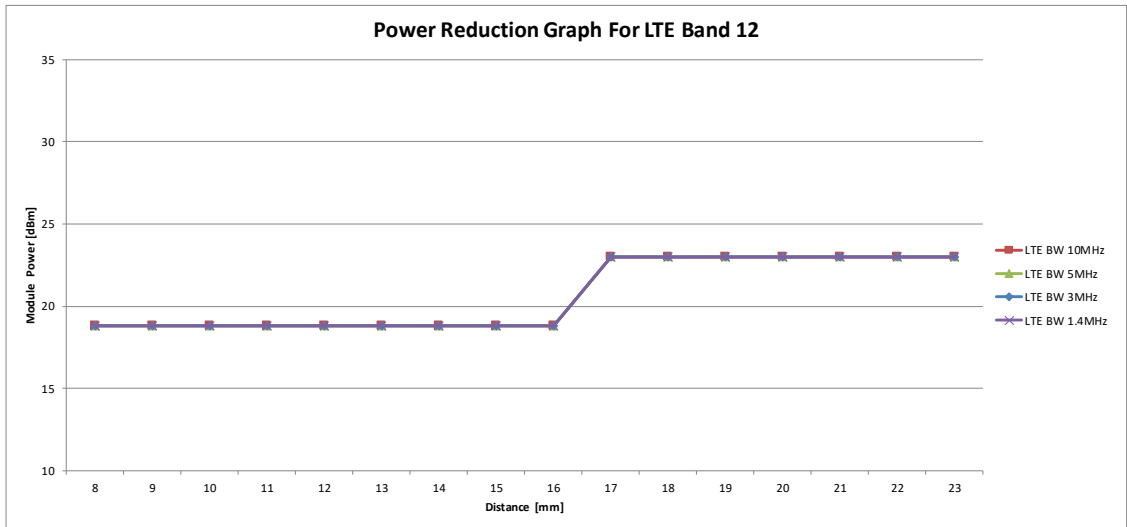

Coverage Step LTE Band 12															
Distance		8	9	10	11	12	13	14	15	16	17	18	19	20	21	22	23
DPR		ON	ON	ON	ON	ON	ON	ON	ON	ON	OFF	OFF	OFF	OFF	OFF	OFF	OFF
LTE BW 10MHz		18.8	18.8	18.8	18.8	18.8	18.8	18.8	18.8	18.8	23	23	23	23	23	23	23
LTE BW 5MHz		18.8	18.8	18.8	18.8	18.8	18.8	18.8	18.8	18.8	23	23	23	23	23	23	23
LTE BW 3MHz		18.8	18.8	18.8	18.8	18.8	18.8	18.8	18.8	18.8	23	23	23	23	23	23	23
LTE BW 1.4MHz		18.8	18.8	18.8	18.8	18.8	18.8	18.8	18.8	18.8	23	23	23	23	23	23	23