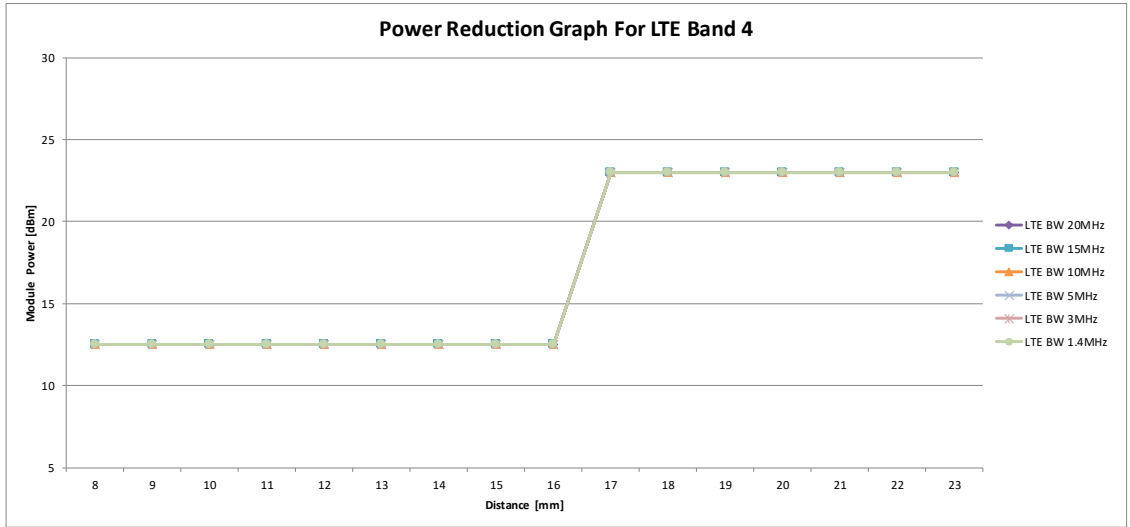

LTE B4

	Coverage Step LTE Band 4															
Distance	8	9	10	11	12	13	14	15	16	17	18	19	20	21	22	23
DPR	ON	ON	ON	ON	ON	ON	ON	ON	ON	OFF	OFF	OFF	OFF	OFF	OFF	OFF
LTE BW 20MHz	12.5	12.5	12.5	12.5	12.5	12.5	12.5	12.5	12.5	23	23	23	23	23	23	23
LTE BW 15MHz	12.5	12.5	12.5	12.5	12.5	12.5	12.5	12.5	12.5	23	23	23	23	23	23	23
LTE BW 10MHz	12.5	12.5	12.5	12.5	12.5	12.5	12.5	12.5	12.5	23	23	23	23	23	23	23
LTE BW 5MHz	12.5	12.5	12.5	12.5	12.5	12.5	12.5	12.5	12.5	23	23	23	23	23	23	23
LTE BW 3MHz	12.5	12.5	12.5	12.5	12.5	12.5	12.5	12.5	12.5	23	23	23	23	23	23	23
LTE BW 1.4MHz	12.5	12.5	12.5	12.5	12.5	12.5	12.5	12.5	12.5	23	23	23	23	23	23	23

LTE B5