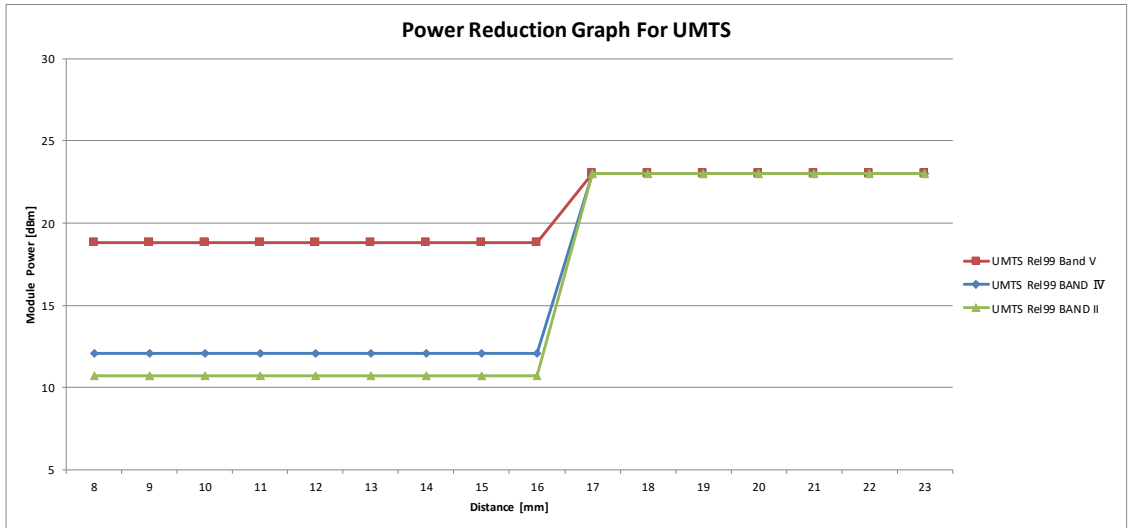

[Edge2]

WCDMA

Distance	Coverage Step UMTS																						
	8	9	10	11	12	13	14	15	16	17	18	19	20	21	22	23							
DPR	ON	ON	ON	ON	ON	ON	ON	ON	ON	OFF	OFF	OFF	OFF	OFF	OFF	OFF							
UMTS Rel99 Band V	18.8	18.8	18.8	18.8	18.8	18.8	18.8	18.8	18.8	23	23	23	23	23	23	23							
UMTS Rel99 BAND IV	12.1	12.1	12.1	12.1	12.1	12.1	12.1	12.1	12.1	23	23	23	23	23	23	23							
UMTS Rel99 BAND II	10.7	10.7	10.7	10.7	10.7	10.7	10.7	10.7	10.7	23	23	23	23	23	23	23							

LTE B2