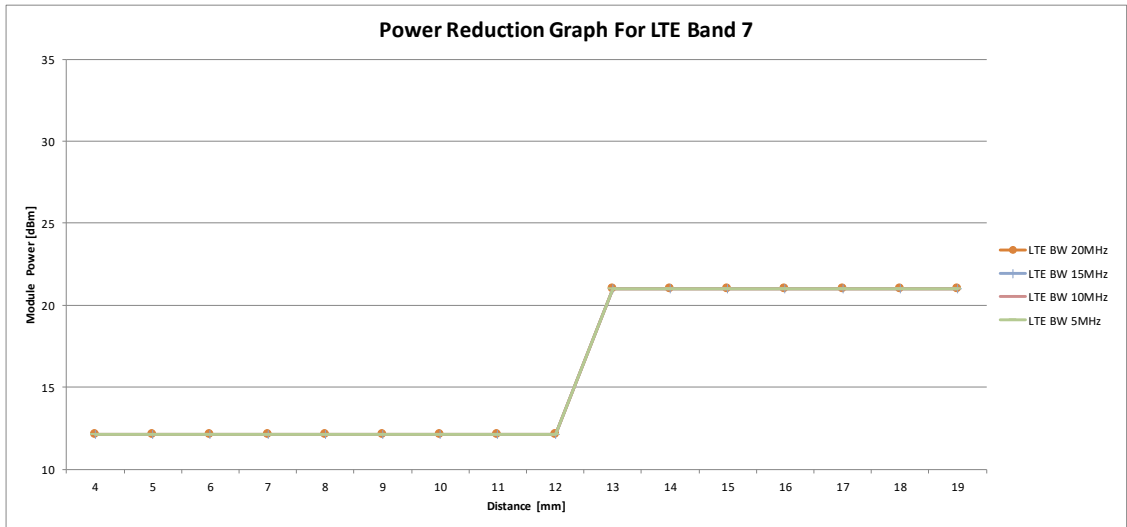

LTE B7

		Coverage Step LTE Band 7																	
Distance		4	5	6	7	8	9	10	11	12	13	14	15	16	17	18	19		
DPR		ON	ON	ON	ON	ON	ON	ON	ON	ON	OFF	OFF	OFF	OFF	OFF	OFF	OFF		
LTE BW 20MHz		12.1	12.1	12.1	12.1	12.1	12.1	12.1	12.1	12.1	21	21	21	21	21	21	21		
LTE BW 15MHz		12.1	12.1	12.1	12.1	12.1	12.1	12.1	12.1	12.1	21	21	21	21	21	21	21		
LTE BW 10MHz		12.1	12.1	12.1	12.1	12.1	12.1	12.1	12.1	12.1	21	21	21	21	21	21	21		
LTE BW 5MHz		12.1	12.1	12.1	12.1	12.1	12.1	12.1	12.1	12.1	21	21	21	21	21	21	21		

LTE B12