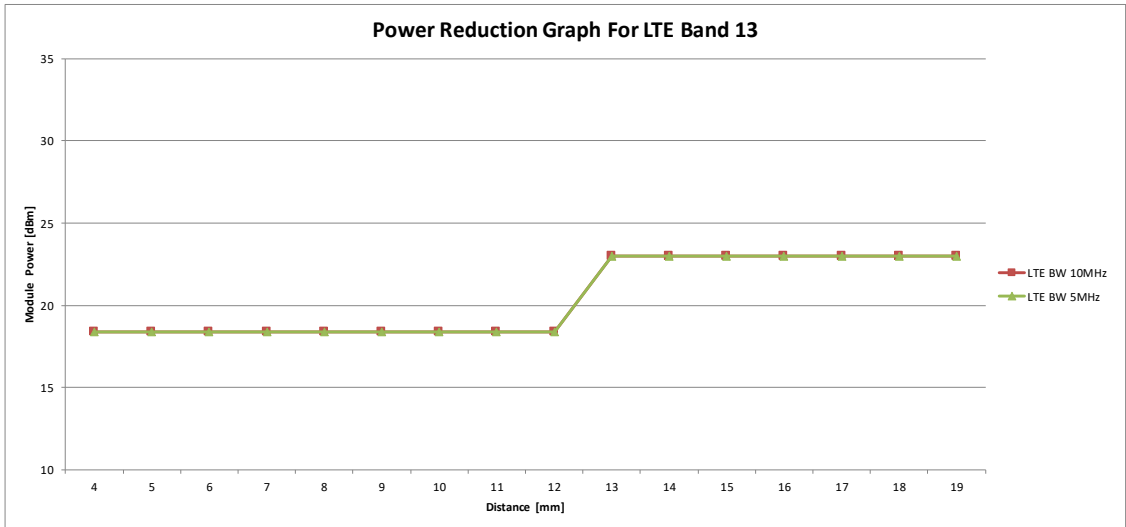

LTE B13

Coverage Step LTE Band 13																		
Distance	4	5	6	7	8	9	10	11	12	13	14	15	16	17	18	19		
DPR	ON	ON	ON	ON	ON	ON	ON	ON	ON	OFF	OFF	OFF	OFF	OFF	OFF	OFF		
LTE BW 10MHz	18.4	18.4	18.4	18.4	18.4	18.4	18.4	18.4	18.4	23	23	23	23	23	23	23		
LTE BW 5MHz	18.4	18.4	18.4	18.4	18.4	18.4	18.4	18.4	18.4	23	23	23	23	23	23	23