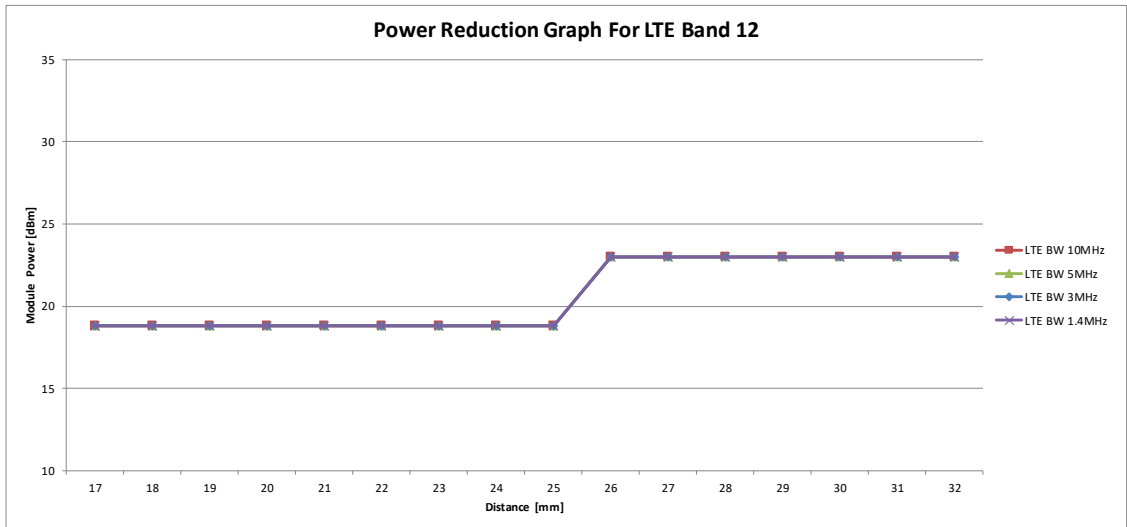

Coverage Step LTE Band 12																
Distance	17	18	19	20	21	22	23	24	25	26	27	28	29	30	31	32
DPR	ON	ON	ON	ON	ON	ON	ON	ON	ON	OFF	OFF	OFF	OFF	OFF	OFF	OFF
LTE BW 10MHz	18.8	18.8	18.8	18.8	18.8	18.8	18.8	18.8	18.8	23	23	23	23	23	23	23
LTE BW 5MHz	18.8	18.8	18.8	18.8	18.8	18.8	18.8	18.8	18.8	23	23	23	23	23	23	23
LTE BW 3MHz	18.8	18.8	18.8	18.8	18.8	18.8	18.8	18.8	18.8	23	23	23	23	23	23	23
LTE BW 1.4MHz	18.8	18.8	18.8	18.8	18.8	18.8	18.8	18.8	18.8	23	23	23	23	23	23	23