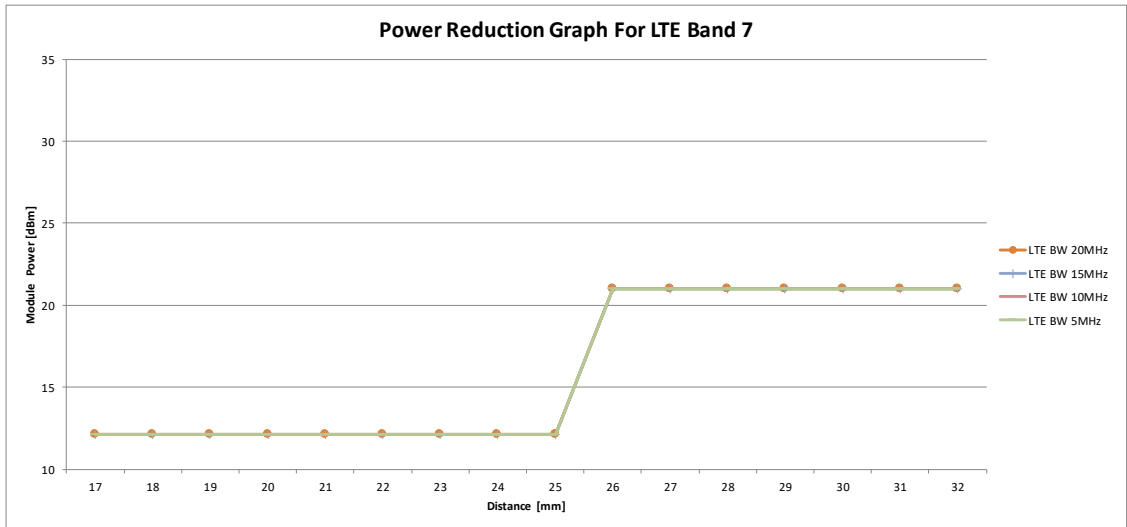

LTE B7

Coverage Step LTE Band 7																
Distance	17	18	19	20	21	22	23	24	25	26	27	28	29	30	31	32
DPR	ON	ON	ON	ON	ON	ON	ON	ON	ON	OFF	OFF	OFF	OFF	OFF	OFF	OFF
LTE BW 20MHz	12.1	12.1	12.1	12.1	12.1	12.1	12.1	12.1	12.1	21	21	21	21	21	21	21
LTE BW 15MHz	12.1	12.1	12.1	12.1	12.1	12.1	12.1	12.1	12.1	21	21	21	21	21	21	21
LTE BW 10MHz	12.1	12.1	12.1	12.1	12.1	12.1	12.1	12.1	12.1	21	21	21	21	21	21	21
LTE BW 5MHz	12.1	12.1	12.1	12.1	12.1	12.1	12.1	12.1	12.1	21	21	21	21	21	21	21

LTE B12