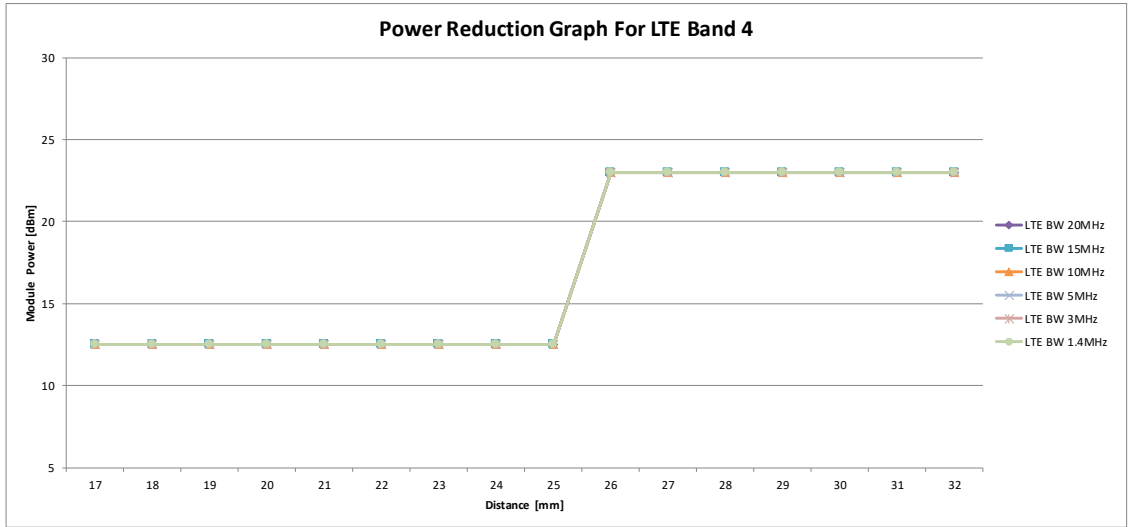

LTE B4

Coverage Step LTE Band 4																
Distance	17	18	19	20	21	22	23	24	25	26	27	28	29	30	31	32
DPR	ON	ON	ON	ON	ON	ON	ON	ON	ON	OFF	OFF	OFF	OFF	OFF	OFF	OFF
LTE BW 20MHz	12.5	12.5	12.5	12.5	12.5	12.5	12.5	12.5	12.5	23	23	23	23	23	23	23
LTE BW 15MHz	12.5	12.5	12.5	12.5	12.5	12.5	12.5	12.5	12.5	23	23	23	23	23	23	23
LTE BW 10MHz	12.5	12.5	12.5	12.5	12.5	12.5	12.5	12.5	12.5	23	23	23	23	23	23	23
LTE BW 5MHz	12.5	12.5	12.5	12.5	12.5	12.5	12.5	12.5	12.5	23	23	23	23	23	23	23
LTE BW 3MHz	12.5	12.5	12.5	12.5	12.5	12.5	12.5	12.5	12.5	23	23	23	23	23	23	23
LTE BW 1.4MHz	12.5	12.5	12.5	12.5	12.5	12.5	12.5	12.5	12.5	23	23	23	23	23	23	23

LTE B5