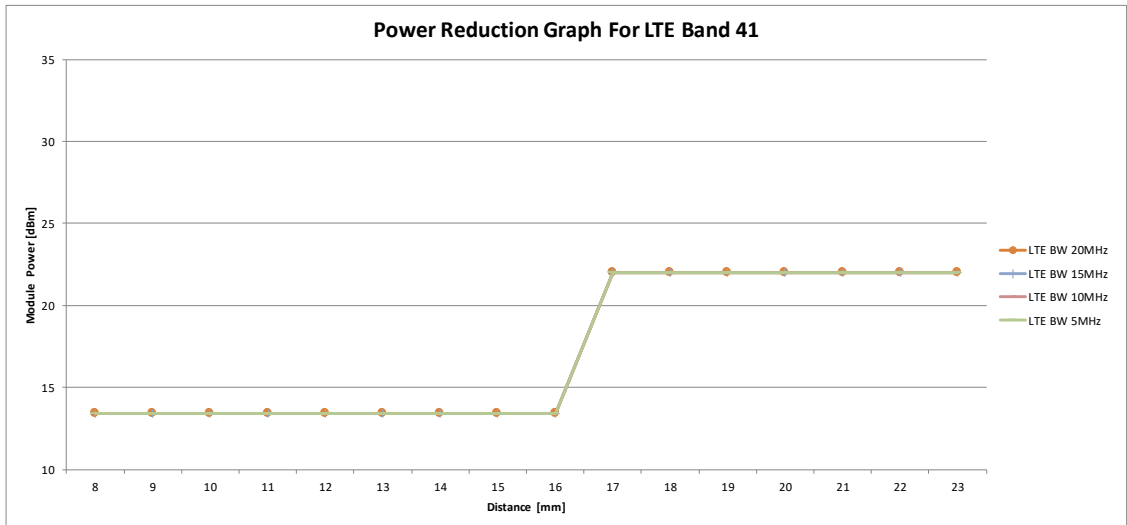

LTE B41

		Coverage Step LTE Band 41																			
Distance		8	9	10	11	12	13	14	15	16	17	18	19	20	21	22	23				
DPR		ON	ON	ON	ON	ON	ON	ON	ON	ON	OFF	OFF	OFF	OFF	OFF	OFF	OFF				
LTE BW 20MHz		13.4	13.4	13.4	13.4	13.4	13.4	13.4	13.4	13.4	22	22	22	22	22	22	22				
LTE BW 15MHz		13.4	13.4	13.4	13.4	13.4	13.4	13.4	13.4	13.4	22	22	22	22	22	22	22				
LTE BW 10MHz		13.4	13.4	13.4	13.4	13.4	13.4	13.4	13.4	13.4	22	22	22	22	22	22	22				
LTE BW 5MHz		13.4	13.4	13.4	13.4	13.4	13.4	13.4	13.4	13.4	22	22	22	22	22	22	22