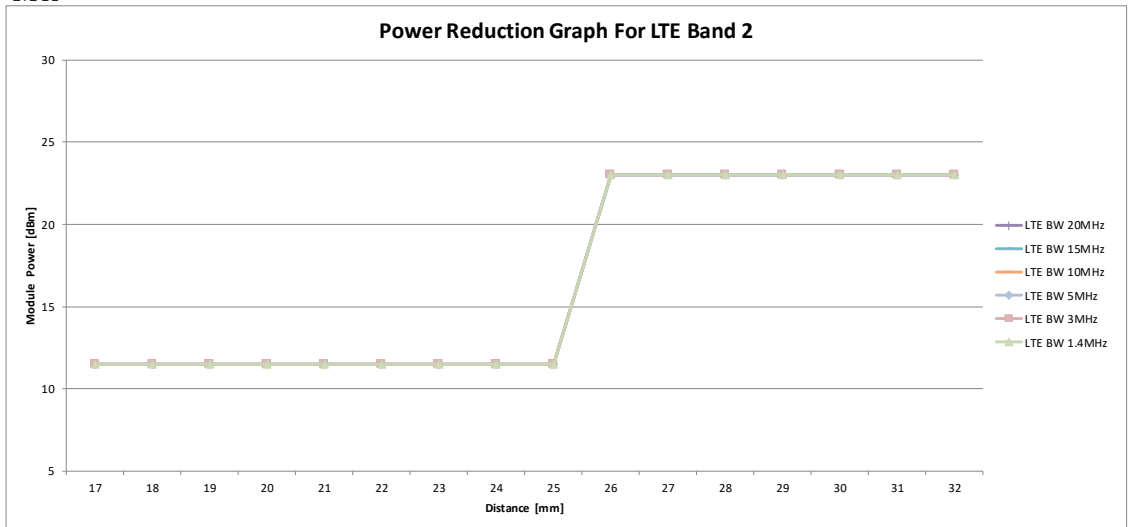

Distance	Coverage Step LTE Band 2															
	17	18	19	20	21	22	23	24	25	26	27	28	29	30	31	32
DPR	ON	ON	ON	ON	ON	ON	ON	ON	ON	OFF	OFF	OFF	OFF	OFF	OFF	OFF
LTE BW 20MHz	11.5	11.5	11.5	11.5	11.5	11.5	11.5	11.5	11.5	23	23	23	23	23	23	23
LTE BW 15MHz	11.5	11.5	11.5	11.5	11.5	11.5	11.5	11.5	11.5	23	23	23	23	23	23	23
LTE BW 10MHz	11.5	11.5	11.5	11.5	11.5	11.5	11.5	11.5	11.5	23	23	23	23	23	23	23
LTE BW 5MHz	11.5	11.5	11.5	11.5	11.5	11.5	11.5	11.5	11.5	23	23	23	23	23	23	23
LTE BW 3MHz	11.5	11.5	11.5	11.5	11.5	11.5	11.5	11.5	11.5	23	23	23	23	23	23	23
LTE BW 1.4MHz	11.5	11.5	11.5	11.5	11.5	11.5	11.5	11.5	11.5	23	23	23	23	23	23	23