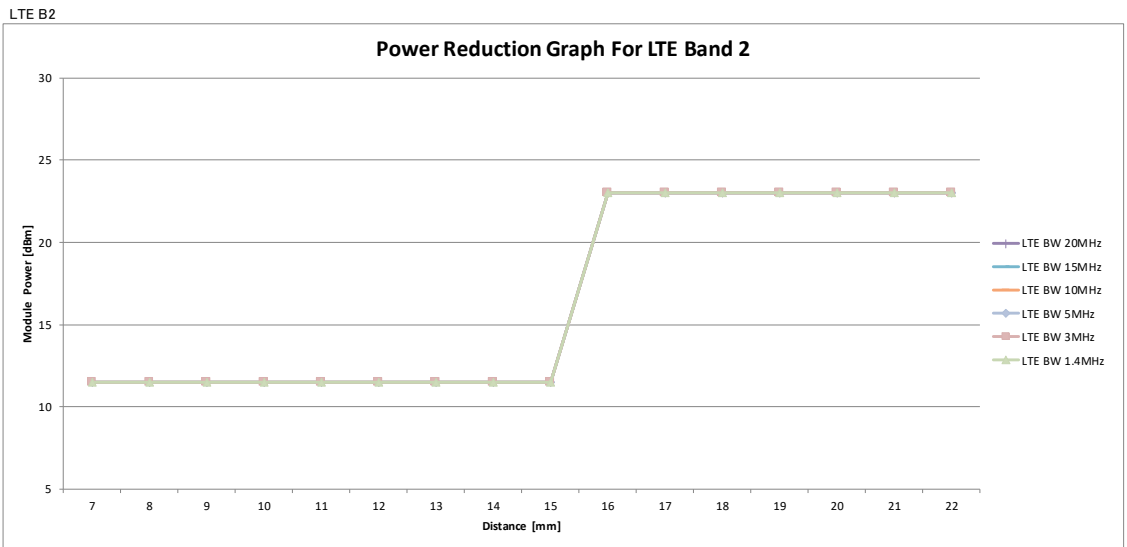

Distance	Coverage Step LTE Band 2																					
	7	8	9	10	11	12	13	14	15	16	17	18	19	20	21	22						
DPR	ON	ON	ON	ON	ON	ON	ON	ON	ON	OFF	OFF	OFF	OFF	OFF	OFF	OFF						
LTE BW 20MHz	11.5	11.5	11.5	11.5	11.5	11.5	11.5	11.5	11.5	23	23	23	23	23	23	23						
LTE BW 15MHz	11.5	11.5	11.5	11.5	11.5	11.5	11.5	11.5	11.5	23	23	23	23	23	23	23						
LTE BW 10MHz	11.5	11.5	11.5	11.5	11.5	11.5	11.5	11.5	11.5	23	23	23	23	23	23	23						
LTE BW 5MHz	11.5	11.5	11.5	11.5	11.5	11.5	11.5	11.5	11.5	23	23	23	23	23	23	23						
LTE BW 3MHz	11.5	11.5	11.5	11.5	11.5	11.5	11.5	11.5	11.5	23	23	23	23	23	23	23						
LTE BW 1.4MHz	11.5	11.5	11.5	11.5	11.5	11.5	11.5	11.5	11.5	23	23	23	23	23	23	23