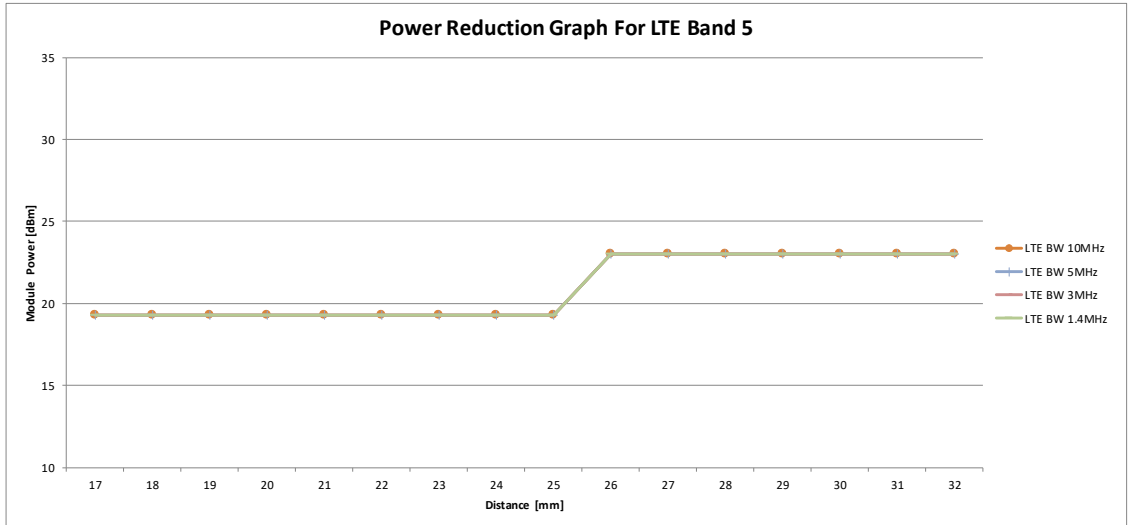

Coverage Step LTE Band 5																
Distance	17	18	19	20	21	22	23	24	25	26	27	28	29	30	31	32
DPR	ON	ON	ON	ON	ON	ON	ON	ON	ON	OFF	OFF	OFF	OFF	OFF	OFF	OFF
LTE BW 10MHz	19.3	19.3	19.3	19.3	19.3	19.3	19.3	19.3	19.3	23	23	23	23	23	23	23
LTE BW 5MHz	19.3	19.3	19.3	19.3	19.3	19.3	19.3	19.3	19.3	23	23	23	23	23	23	23
LTE BW 3MHz	19.3	19.3	19.3	19.3	19.3	19.3	19.3	19.3	19.3	23	23	23	23	23	23	23
LTE BW 1.4MHz	19.3	19.3	19.3	19.3	19.3	19.3	19.3	19.3	19.3	23	23	23	23	23	23	23