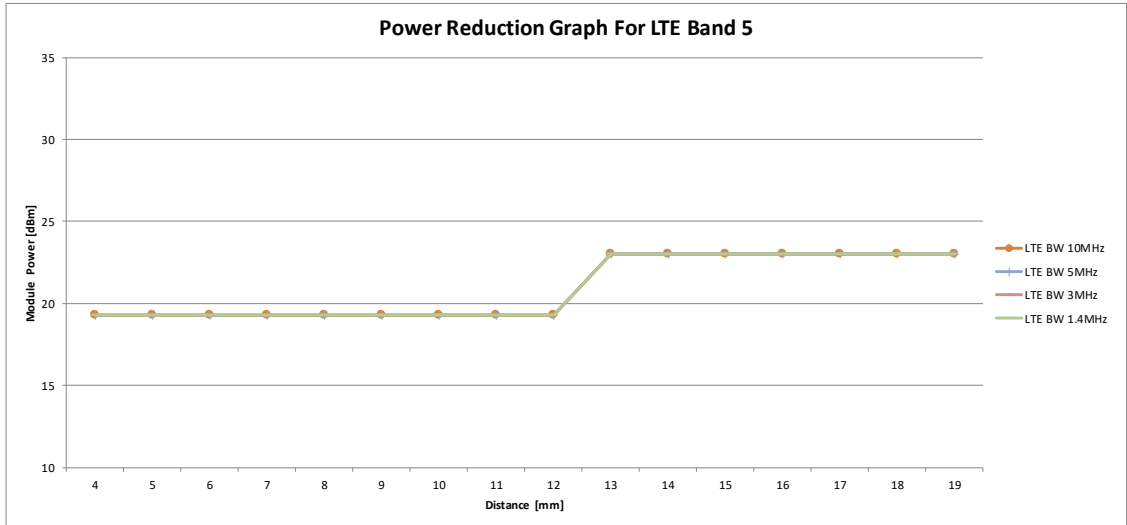

Coverage Step LTE Band 5																	
Distance		4	5	6	7	8	9	10	11	12	13	14	15	16	17	18	19		
DPR		ON	ON	ON	ON	ON	ON	ON	ON	ON	OFF	OFF	OFF	OFF	OFF	OFF	OFF		
LTE BW 10MHz		19.3	19.3	19.3	19.3	19.3	19.3	19.3	19.3	19.3	23	23	23	23	23	23	23		
LTE BW 5MHz		19.3	19.3	19.3	19.3	19.3	19.3	19.3	19.3	19.3	23	23	23	23	23	23	23		
LTE BW 3MHz		19.3	19.3	19.3	19.3	19.3	19.3	19.3	19.3	19.3	23	23	23	23	23	23	23		
LTE BW 1.4MHz		19.3	19.3	19.3	19.3	19.3	19.3	19.3	19.3	19.3	23	23	23	23	23	23	23