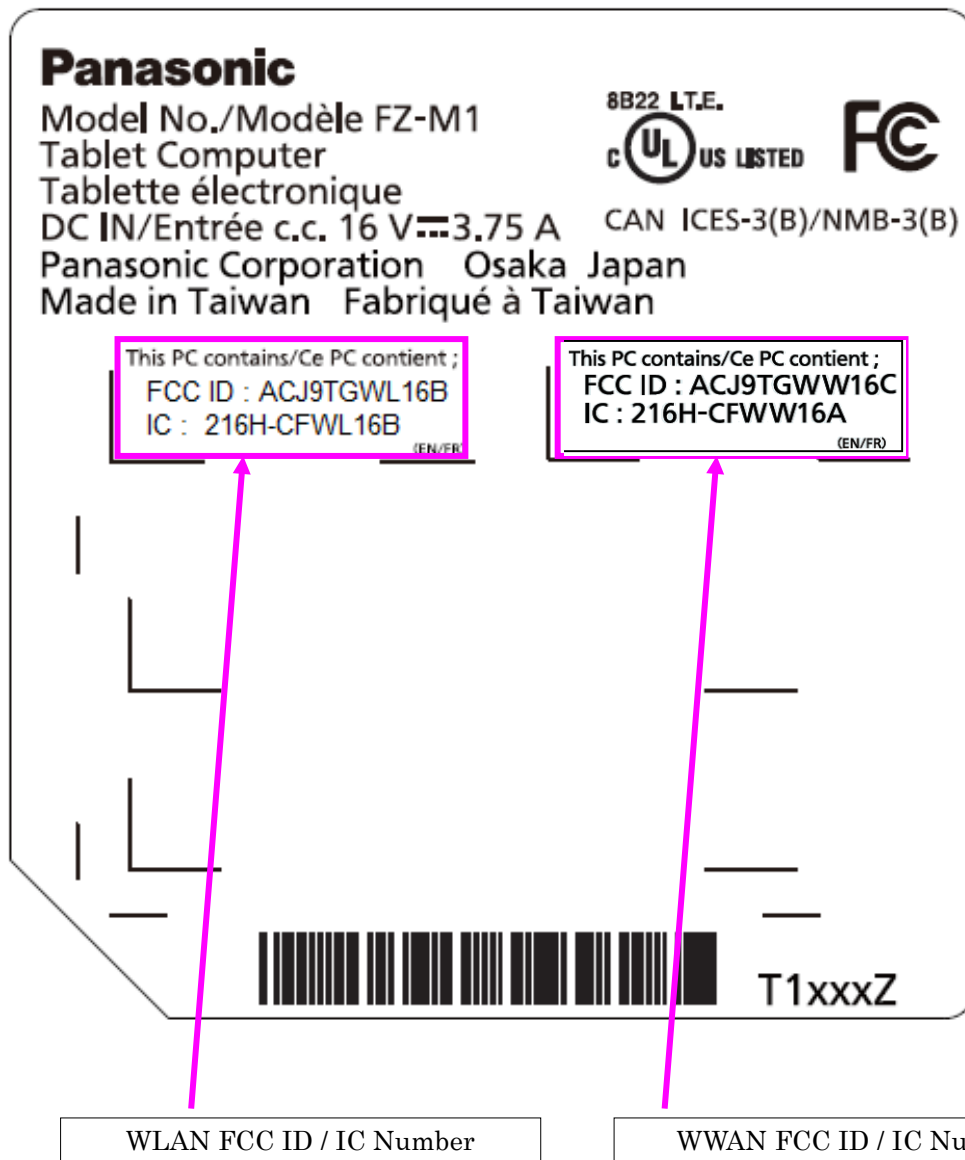

### 1. Rating Label for FZ-M1

## 2. Rating Label location

The battery pack is removed from the tablet at the time of shipment. The FCC ID number can be found when customer use at the first time.

Equipment of FZ-M1

Back side

Rating Label for FZ-M1  
<Under the battery pack>