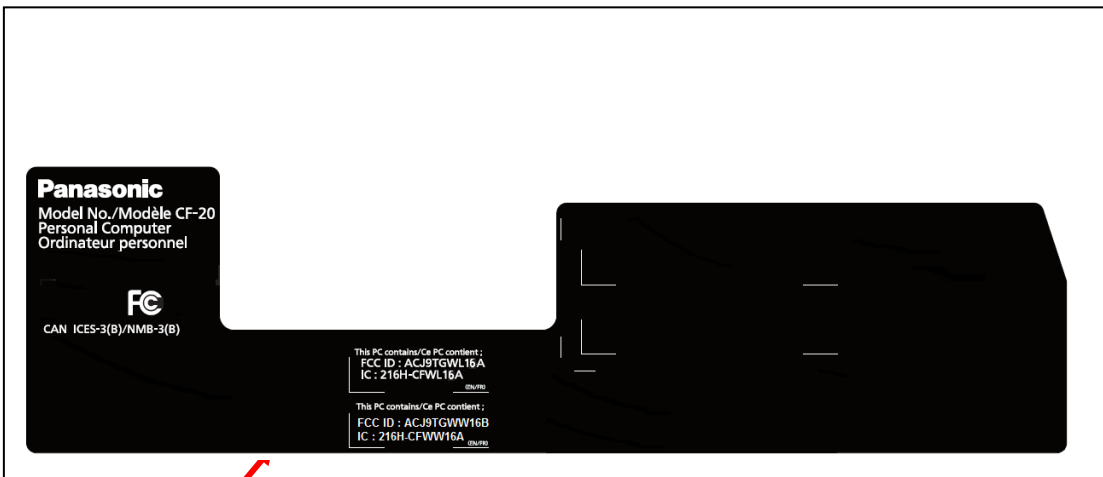

Tablet Mode

Rear view

Label for CF-20
(Under the battery pack)