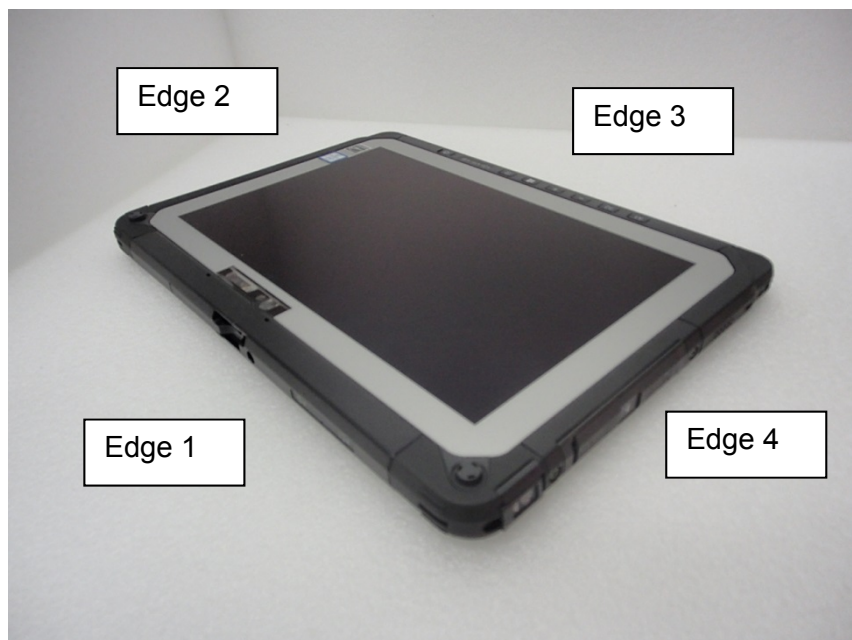

16 External Photos

<Front-1>

< Front-2>

< Rear-1 >

< Rear-2 >

< Stylus Pen >

< With Stylus Pen Edge 2 View >

< With Stylus Pen Front-1 >

17 Antenna Dimensions & Separation Distances

Tablet Mode

Unit: mm

Laptop Mode

CF-20 can use laptop computer with the base unit.
 The base unit provides keyboard, Input/output interfaces (USB, LAN, SD card, DC-Input and so on).

Convertible Mode

18 Setup Photos

Rear, 0mm Separation Distance

Edge1, 0mm Separation Distance

Edge 2, 0mm Separation Distance

Edge 2 with Stylus pen 0mm Separation Distance

Edge 3. 0mm Separation Distance

Edge4, 0mm Separation Distance