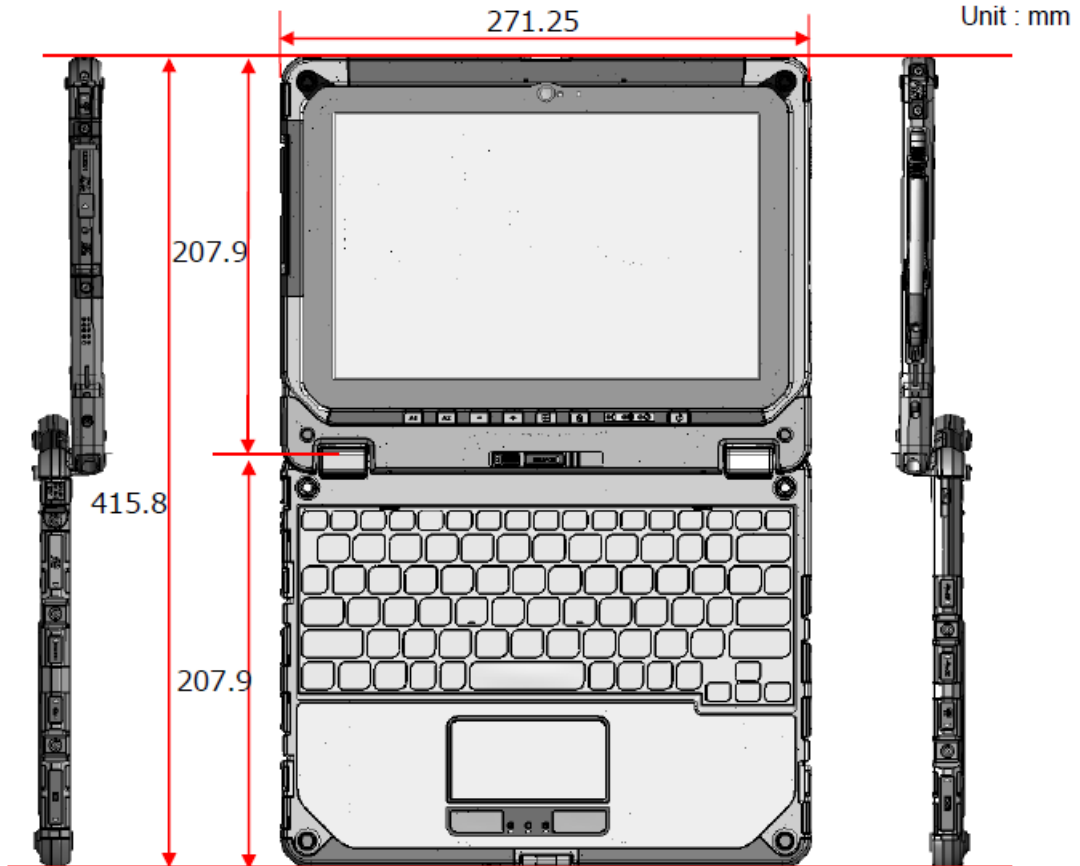

17 Antenna Dimensions & Separation Distances

Tablet Mode

Unit: mm

Laptop Mode

CF-20 can use laptop computer with the base unit.
 The base unit provides keyboard, Input/output interfaces (USB, LAN, SD card, DC-Input and so on).

Convertible Mode

18 Setup Photos

Rear, 0mm Separation Distance

Edge1, 0mm Separation Distance

Edge 2, 0mm Separation Distance

Edge 2 with Stylus pen 0mm Separation Distance

Edge 3. 0mm Separation Distance

Edge4, 0mm Separation Distance