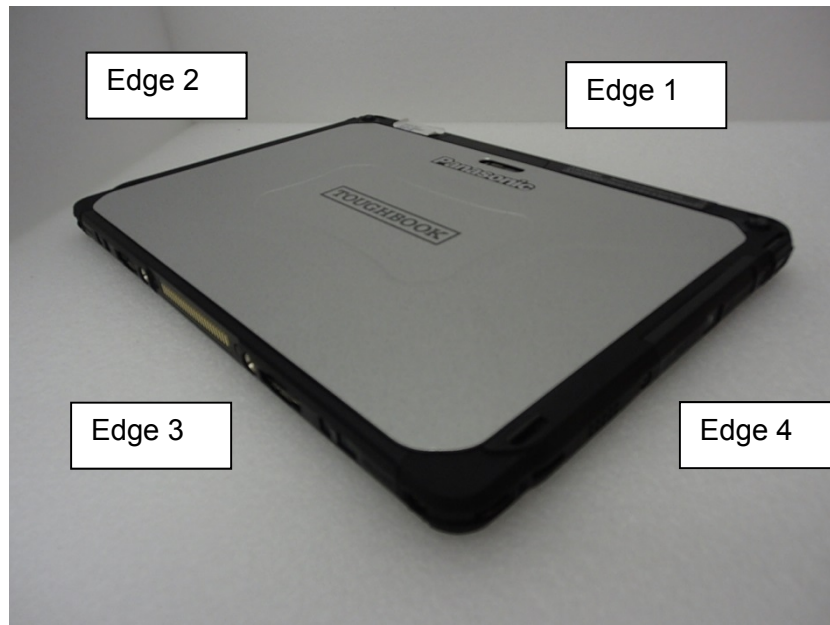

16 External Photos

<Front-1>

< Front-2>

< Rear-1 >

< Rear-2 >

< Stylus Pen >

< With Stylus Pen Edge 2 View >

< With Stylus Pen Front-1 >

17 Antenna Dimensions & Separation Distances

Tablet Mode

Unit: mm

Laptop Mode

CF-20 can use laptop computer with the base unit.
 The base unit provides keyboard, Input/output interfaces (USB, LAN, SD card, DC-Input and so on).

Convertible Mode

18 Setup Photos

Rear, 0mm Separation Distance

Edge1, 0mm Separation Distance

Edge 2, 0mm Separation Distance

Edge 2 with Stylus pen 0mm Separation Distance

Edge 3. 0mm Separation Distance

Edge4, 0mm Separation Distance