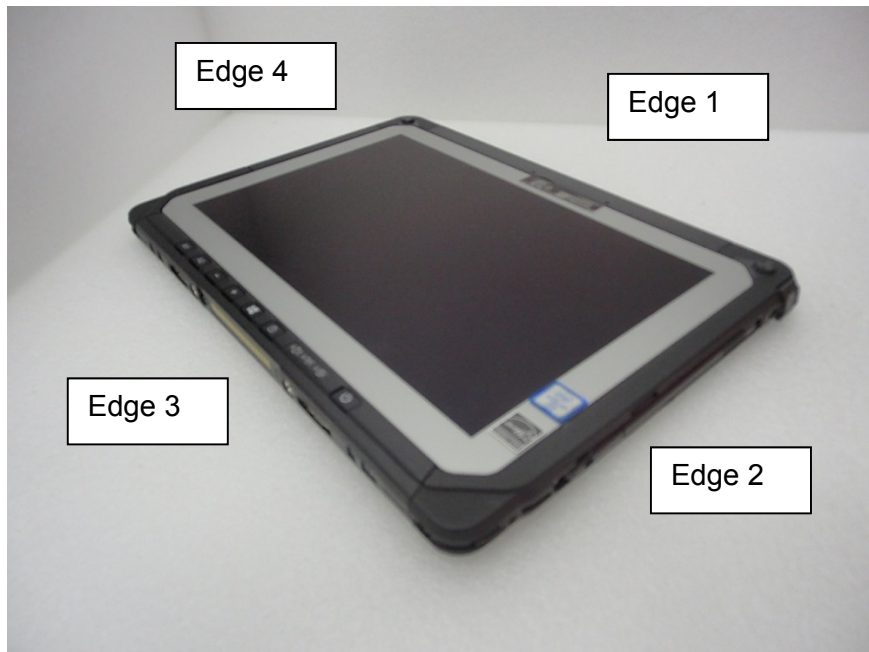

16 External Photos

<Front-1>

< Front-2>

< Rear-1 >

< Rear-2 >

< Stylus Pen >

< With Stylus Pen Edge 2 View >

< With Stylus Pen Front-1 >

17 Antenna Dimensions & Separation Distances

Tablet Mode

Unit: mm

Laptop Mode

CF-20 can use laptop computer with the base unit.
 The base unit provides keyboard, Input/output interfaces (USB, LAN, SD card, DC-Input and so on).

Convertible Mode

18 Setup Photos

Rear, 0mm Separation Distance

Edge1, 0mm Separation Distance

Edge 2, 0mm Separation Distance

Edge 2 with Stylus pen 0mm Separation Distance

Edge 3. 0mm Separation Distance

Edge4, 0mm Separation Distance