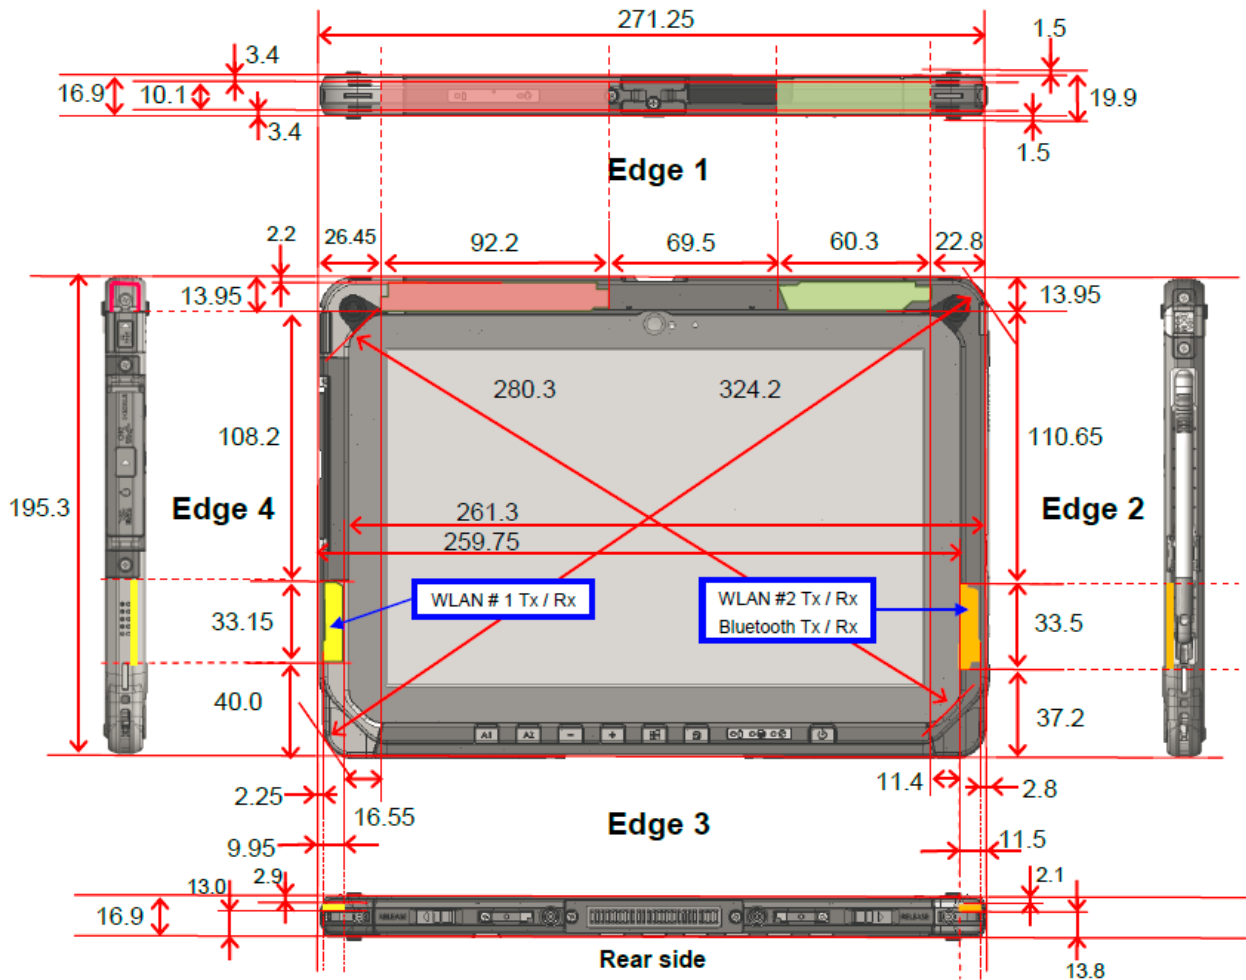

16 External Photos

<Front-1>

< Front-2>

< Rear-1 >

< Rear-2 >

< Stylus Pen >

< With Stylus Pen Edge 2 View >

< With Stylus Pen Front-1 >

17 Antenna Dimensions & Separation Distances

Tablet Mode

Unit: mm

Laptop Mode

CF-20 can use laptop computer with the base unit.
 The base unit provides keyboard, Input/output interfaces (USB, LAN, SD card, DC-Input and so on).

Convertible Mode

18 Setup Photos

Rear, 0mm Separation Distance

Edge1, 0mm Separation Distance

Edge 2, 0mm Separation Distance

Edge 2 with Stylus pen 0mm Separation Distance

Edge 3. 0mm Separation Distance

Edge4, 0mm Separation Distance