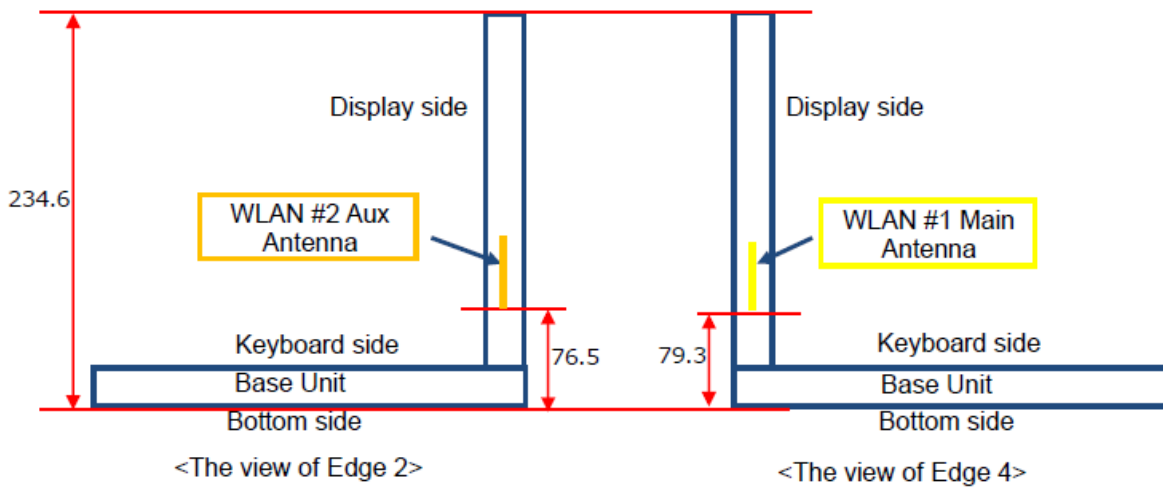

17 Antenna Dimensions & Separation Distances

Tablet Mode

Unit: mm

Laptop Mode

CF-20 can use laptop computer with the base unit.
 The base unit provides keyboard, Input/output interfaces (USB, LAN, SD card, DC-Input and so on).

Convertible Mode

18 Setup Photos

Rear, 0mm Separation Distance

Edge1, 0mm Separation Distance

Edge 2, 0mm Separation Distance

Edge 2 with Stylus pen 0mm Separation Distance

Edge 3. 0mm Separation Distance

Edge4, 0mm Separation Distance