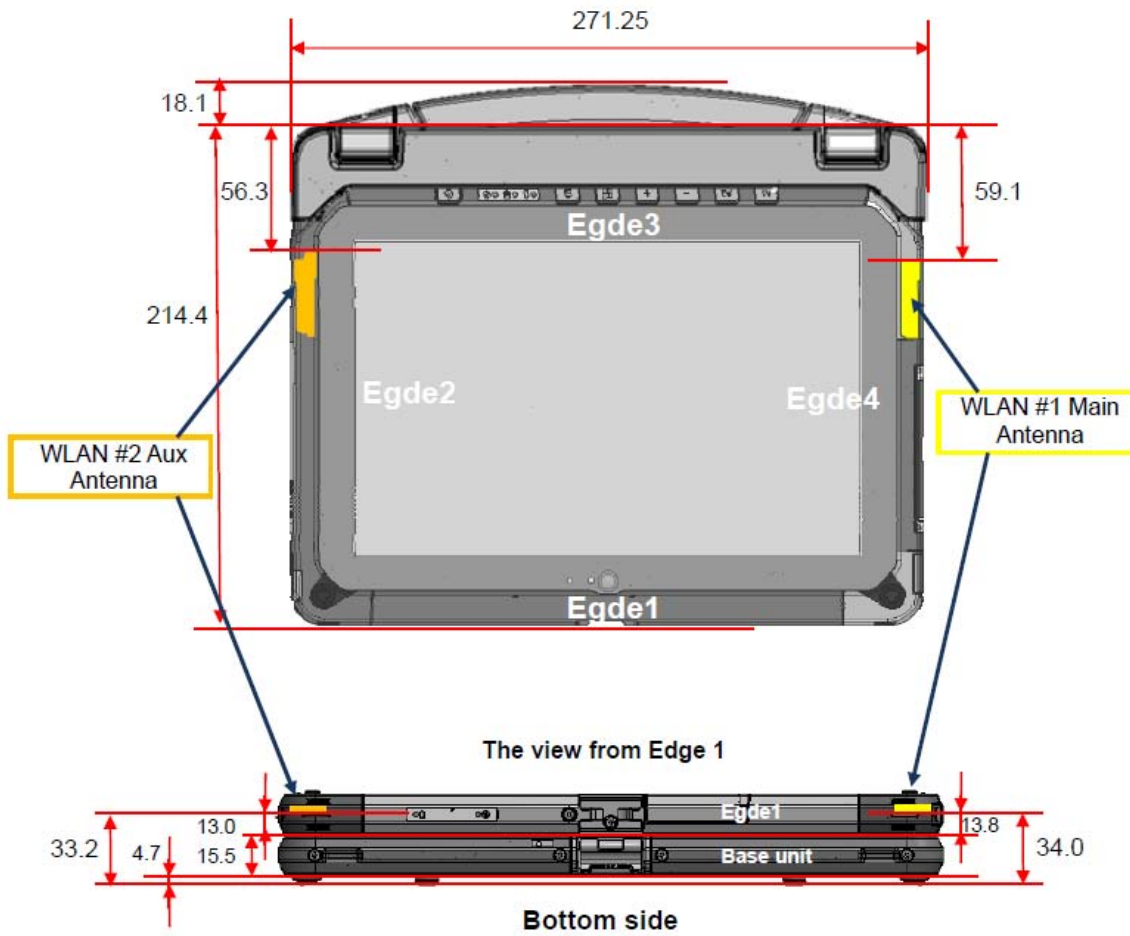

17 Antenna Dimensions & Separation Distances

Tablet Mode

Unit: mm

Laptop Mode

CF-20 can use laptop computer with the base unit.
 The base unit provides keyboard, Input/output interfaces (USB, LAN, SD card, DC-Input and so on).

Convertible Mode

18 Setup Photos

Rear, 0mm Separation Distance

Edge1, 0mm Separation Distance

Edge 2, 0mm Separation Distance

Edge 2 with Stylus pen 0mm Separation Distance

Edge 3. 0mm Separation Distance

Edge4, 0mm Separation Distance