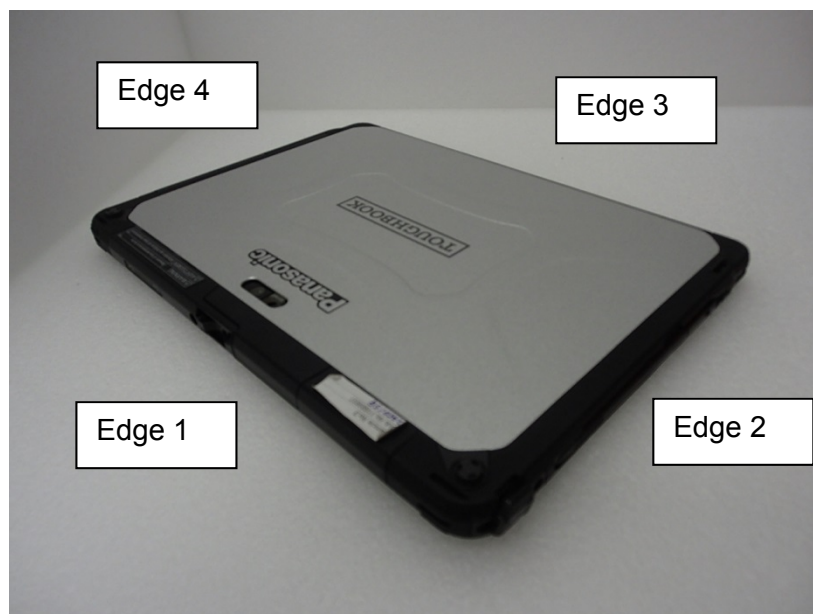

16 External Photos

<Front-1>

< Front-2>

< Rear-1 >

< Rear-2 >

< Stylus Pen >

< With Stylus Pen Edge 2 View >

< With Stylus Pen Front-1 >

17 Antenna Dimensions & Separation Distances

Tablet Mode

Unit: mm

Laptop Mode

CF-20 can use laptop computer with the base unit.
 The base unit provides keyboard, Input/output interfaces (USB, LAN, SD card, DC-Input and so on).

Convertible Mode

18 Setup Photos

Rear, 0mm Separation Distance

Edge1, 0mm Separation Distance

Edge 2, 0mm Separation Distance

Edge 2 with Stylus pen 0mm Separation Distance

Edge 3. 0mm Separation Distance

Edge4, 0mm Separation Distance