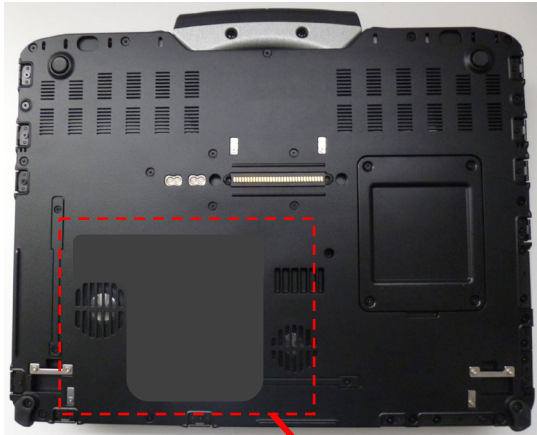

Bottom view

Panasonic

Model No./Modèle FZ-40
Personal Computer/
Ordinateur personnel
DC IN/Entrée c.c. 15.6V \Rightarrow 7.05 A

FCC ID/IC label is affixed to the nameplate label using strong adhesive on its backside.