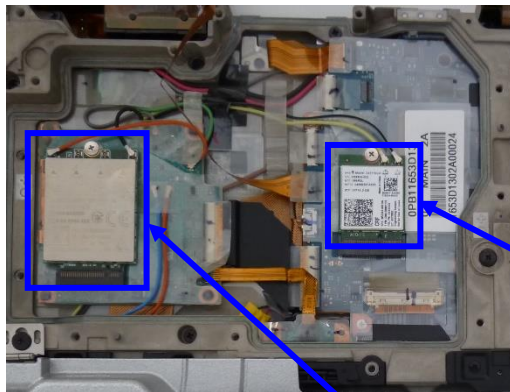

1) Module location

With the bottom panel opened

WLAN module
FCC ID: ACJ9TGWL22B
IC: 216H-CFWL22B

WWAN module
FCC ID: ACJ9TGWW22B
IC: 216H-CFWW22B

2) Antenna Location

Front view