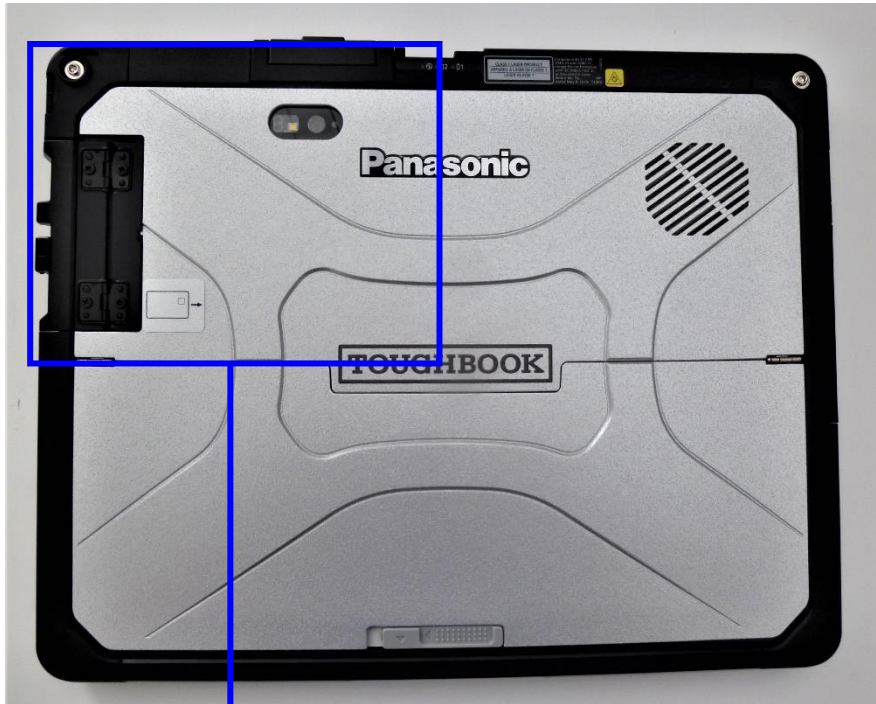

1) Module location

With the bottom panel opened

WLAN module
FCC ID: ACJ9TGWL22B
IC: 216H-CFWL22B

WWAN module
FCC ID: ACJ9TGWW22B
IC: 216H-CFWW22B

2) Antenna Location

Front view