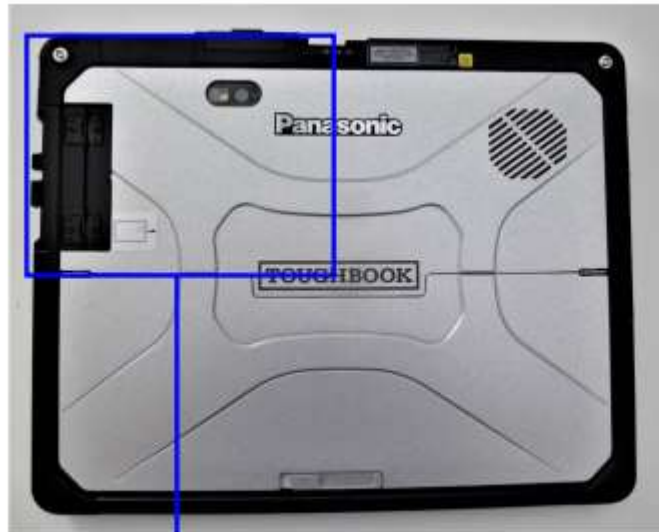

**- INTERNAL PHOTOGRAPHS**

■ Bluetooth & WLAN Antenna Internal Photo

With the bottom panel opened

WWAN module  
FCC ID: ACJ9TGWW22B  
IC: 216H-CFWW22B

Front view