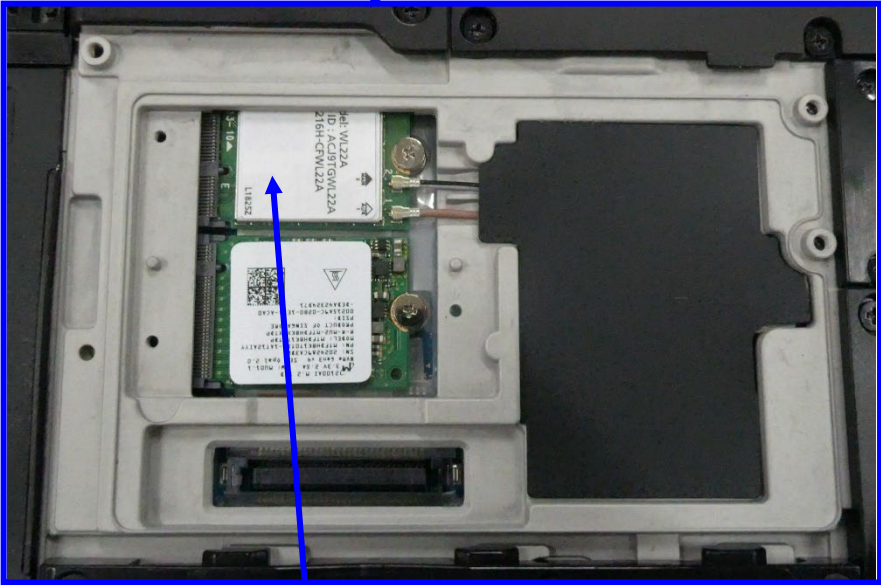

1) Module location

Backside view

The bottom cover is opened

WLAN/Bluetooth module
FCC ID: ACJ9TGWL22A
IC: 216H-CFWL22A

2) Antenna Location

Front view