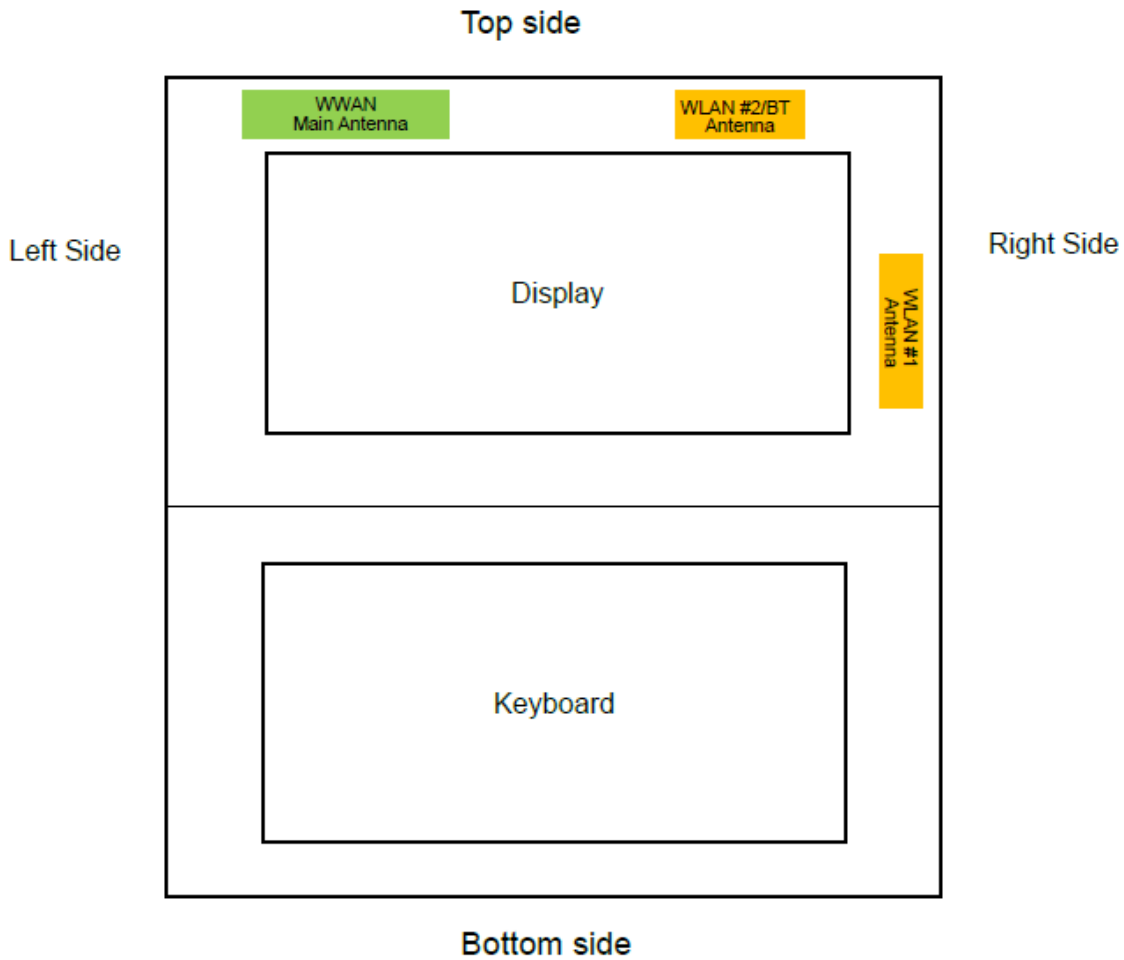

REVISION HISTORY

| Revision No. | Date of Issue | Description |
|--------------|---------------|-----------------|
| 0 | Dec. 17, 2021 | Initial Release |

- DUT Antenna Information

Antenna Distance

<Front View>

Unit : mm

| Antenna | To Top side | To Bottom side | To Left side | To Right side |
|----------------------|-------------|----------------|--------------|---------------|
| WWAN Main Antenna | 2.1 | 233.7 | 24.9 | 227.9 |
| WLAN #1 Main Antenna | 134.4 | 53.3 | 344.4 | 5.0 |
| WLAN #2/BT Antenna | 2.1 | 233.7 | 227.9 | 96.4 |

Unit:mm

- SAR Test SETUP PHOTOGRAPHS

■ Test Setup Photo (Bottom Side All)

■ Test Setup Photo (Bottom)

[Distance of 0 mm from the EUT]