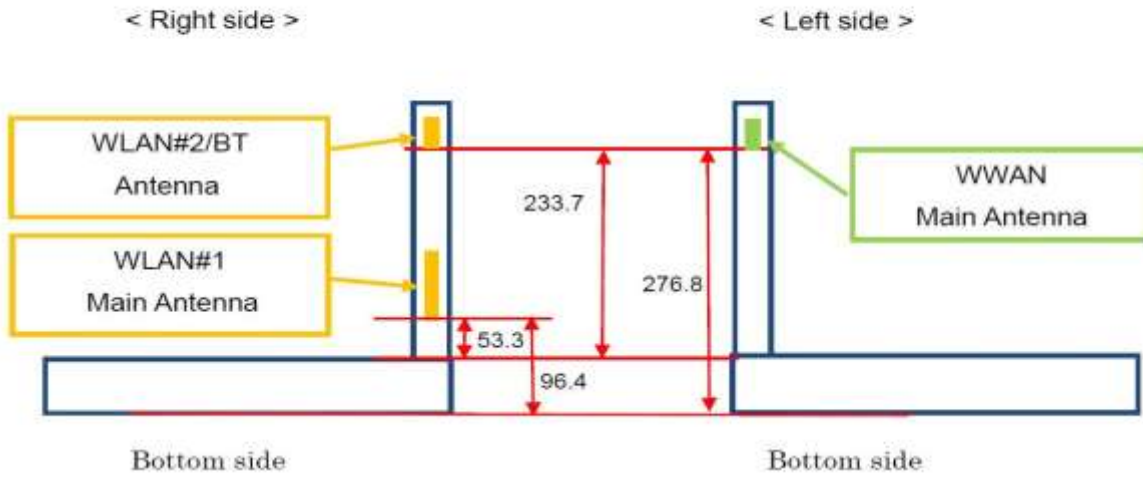

Unit : mm

| Antenna | To Top side | To Bottom side | To Left side | To Right side |
|----------------------|-------------|----------------|--------------|---------------|
| WWAN Main Antenna | 2.1 | 233.7 | 24.9 | 227.9 |
| WLAN #1 Main Antenna | 134.4 | 53.3 | 344.4 | 5.0 |
| WLAN #2/BT Antenna | 2.1 | 233.7 | 227.9 | 96.4 |

Unit:mm

- SAR Test SETUP PHOTOGRAPHS

■ Test Setup Photo (Bottom Side All)

■ Test Setup Photo (Bottom)

[Distance of 0 mm from the EUT]