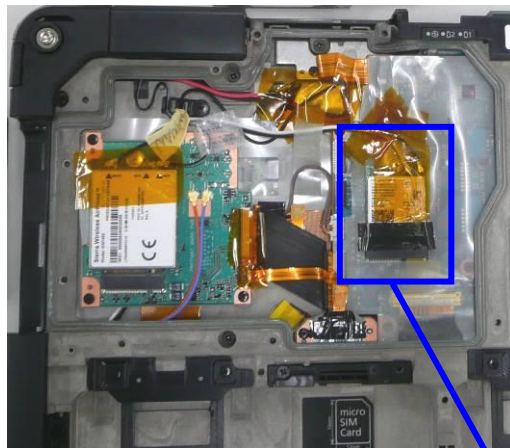

1) Module location

Open the bottom panel

WLAN module
FCC ID: ACJ9TGWL20A
IC: 216H-CFWL20A

2) Antenna Location

Front view

WLAN #1
WLAN Main Antenna

WLAN #2
WLAN Aux Antenna