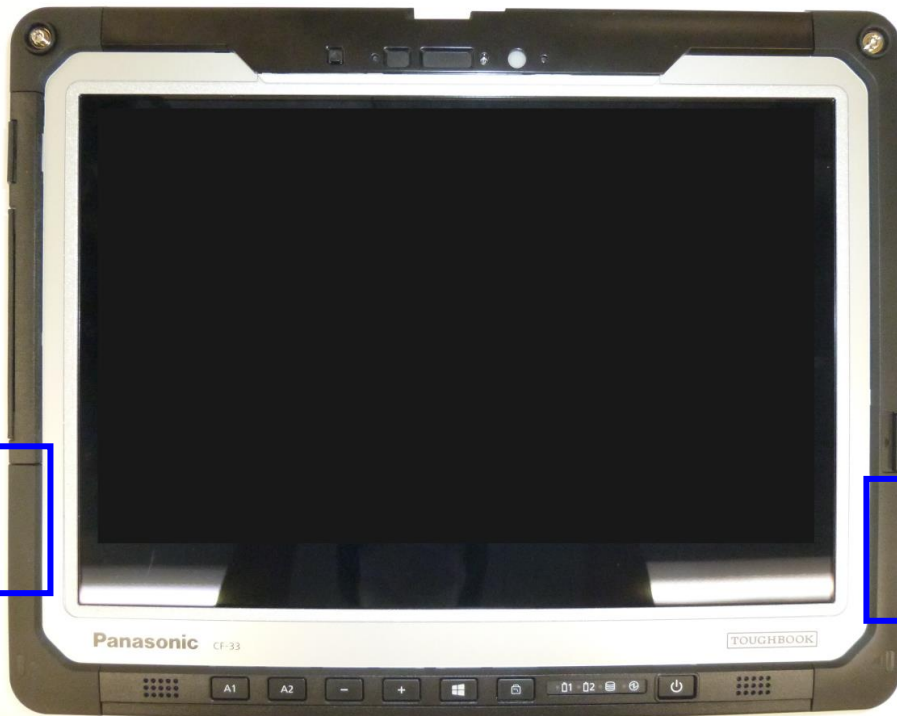

1) Module location

Open the bottom panel

WLAN module
FCC ID: ACJ9TGWL20A
IC: 216H-CFWL20A

2) Antenna Location

Front view

WLAN #1
WLAN Main Antenna

WLAN #2
WLAN Aux Antenna