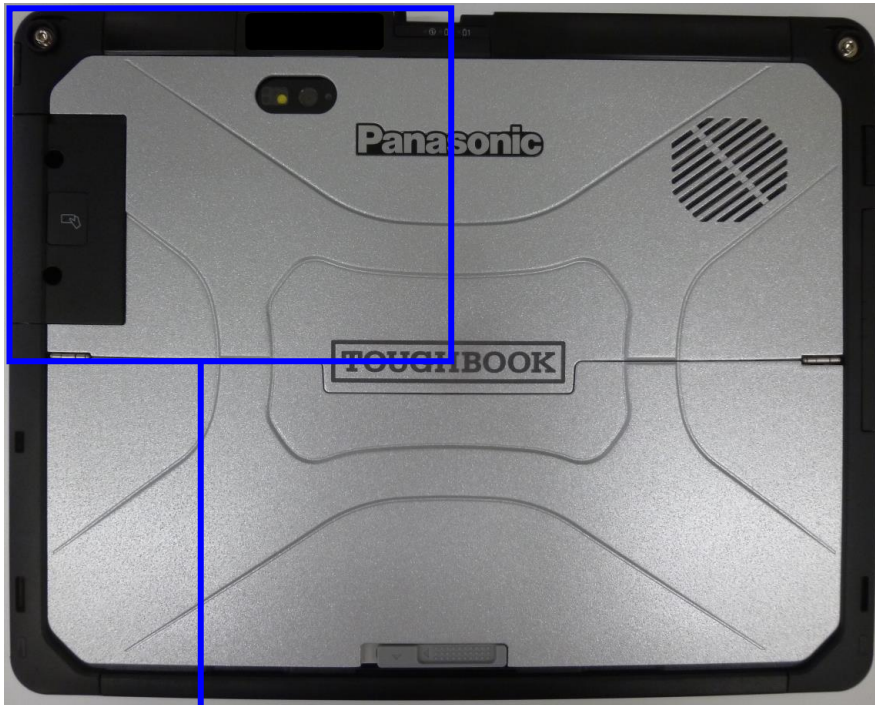

1) Module location

Open the bottom panel

WLAN module
FCC ID: ACJ9TGWL20A
IC: 216H-CFWL20A

2) Antenna Location

Front view

WLAN #1
WLAN Main Antenna

WLAN #2
WLAN Aux Antenna