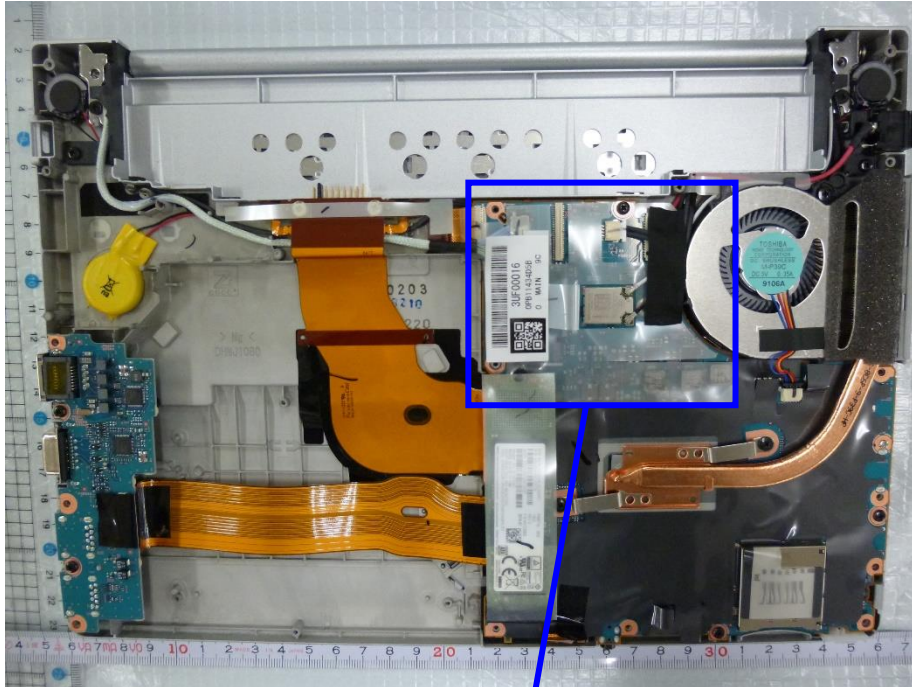

2. Module and Antenna

2.-1) Internal and Module location

WLAN/Bluetooth Module WL19A

2.- 2) Antenna Location

<Front view>

WLAN Aux
Antenna

WLAN Main
Antenna

Display is removed for this photo.

The close-up photo of Antennas

WLAN Aux Antenna	WLAN Main Antenna
<p data-bbox="215 499 454 533"><Front view></p>  <p data-bbox="229 555 799 701">EM172 WLAN AUX DHLB1283ZA/X1(1) P PbF HF 94V-0 SD-2 2019/01/15 LOCATE TECHNOLOGY TONGLING CO LTD</p>	<p data-bbox="853 499 1093 533"><Front View></p>  <p data-bbox="868 555 1437 701">EM172 WLAN MAIN DHLB1283ZA/X1(2) P PbF HF 94V-0 SD-2 2019/01/15 LOCATE TECHNOLOGY TONGLING CO LTD</p>