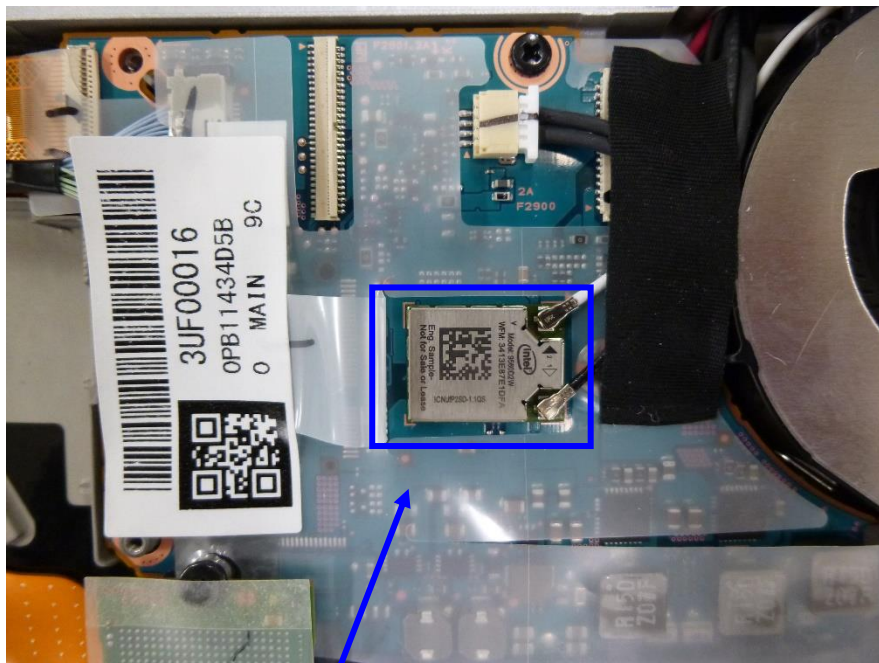

2. Module and Antenna

2.-1) Internal and Module location

WLAN/Bluetooth Module WL19A

2.- 2) Antenna Location

<Front view>

WLAN Aux
Antenna

WLAN Main
Antenna

Display is removed for this photo.

The close-up photo of Antennas

WLAN Aux Antenna	WLAN Main Antenna
<p data-bbox="215 499 454 533"><Front view></p>  <p data-bbox="229 555 799 701">EM172 WLAN AUX DHLB1283ZA/X1(1) P PbF HF 94V-0 SD-2 2019/01/15 LOCATE TECHNOLOGY TONGLING CO LTD</p>	<p data-bbox="853 499 1093 533"><Front View></p>  <p data-bbox="868 555 1437 701">EM172 WLAN MAIN DHLB1283ZA/X1(2) P PbF HF 94V-0 SD-2 2019/01/15 LOCATE TECHNOLOGY TONGLING CO LTD</p>