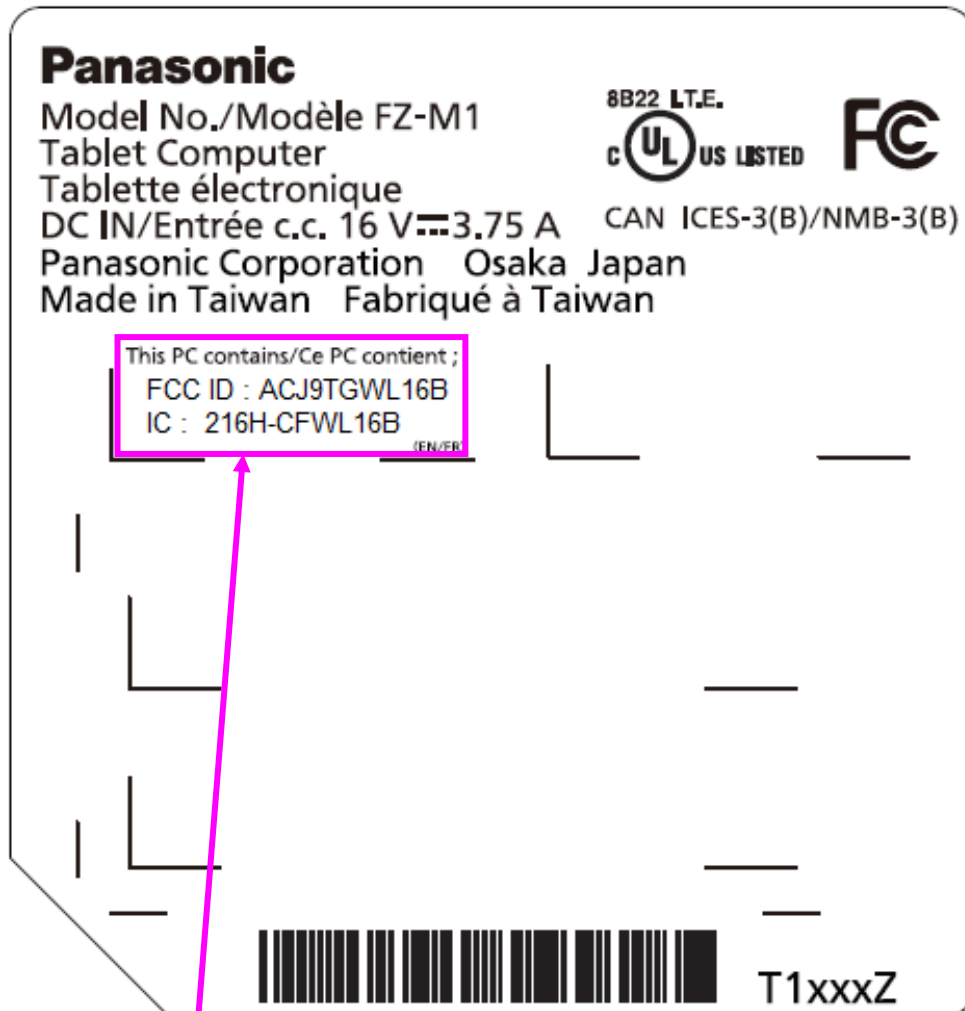

1. Rating Label for FZ-M1

WLAN FCC ID / IC Number

2. Rating Label location

The battery pack is removed from the tablet at the time of shipment. The FCC ID number can be found when customer use at the first time.

Equipment of FZ-M1

Back side

Rating Label for FZ-M1
<Under the battery pack>