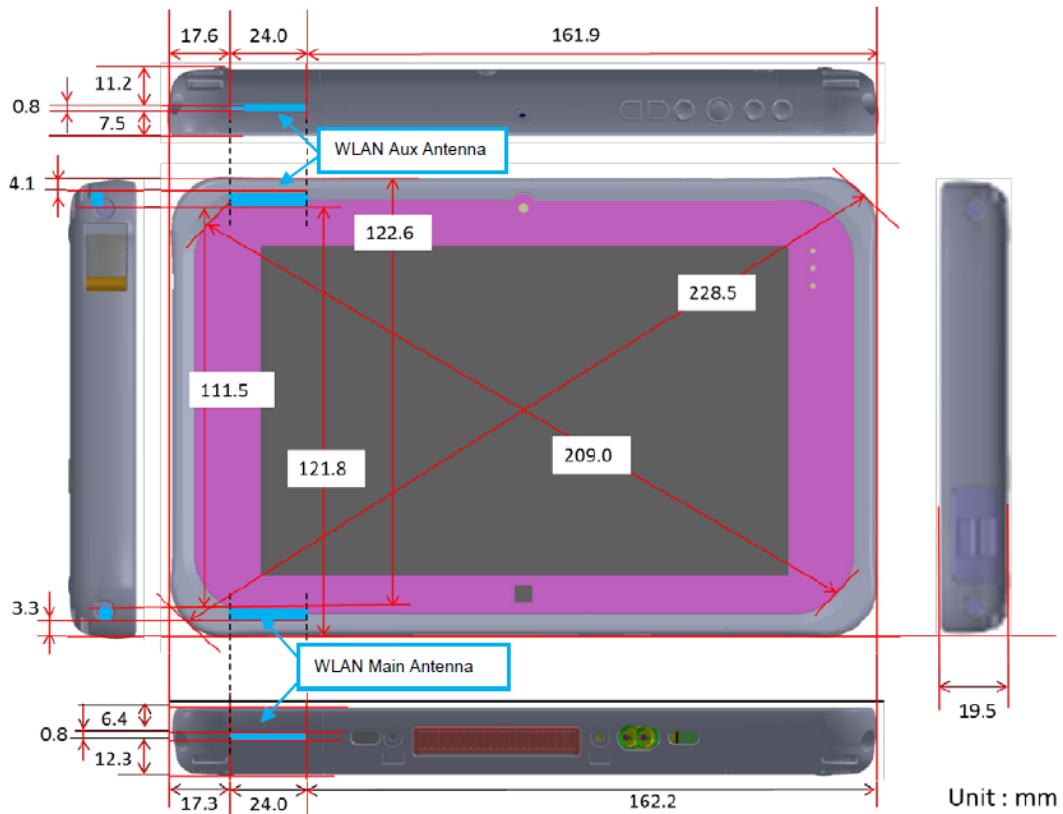

16 External Photos

<Front-1>

< Front-2>

< Bottom-1 >

< Bottom-2 >

17 Antenna Dimensions & Separation Distances

18 Setup Photos

Edge1, 0mm Separation Distance

Edge 2, 0mm Separation Distance

Edge 2 45deg 0mm Separation Distance

Edge 3. 0mm Separation Distance

Edge4, 0mm Separation Distance

Bottom, 0mm Separation Distance

END OF REPORT