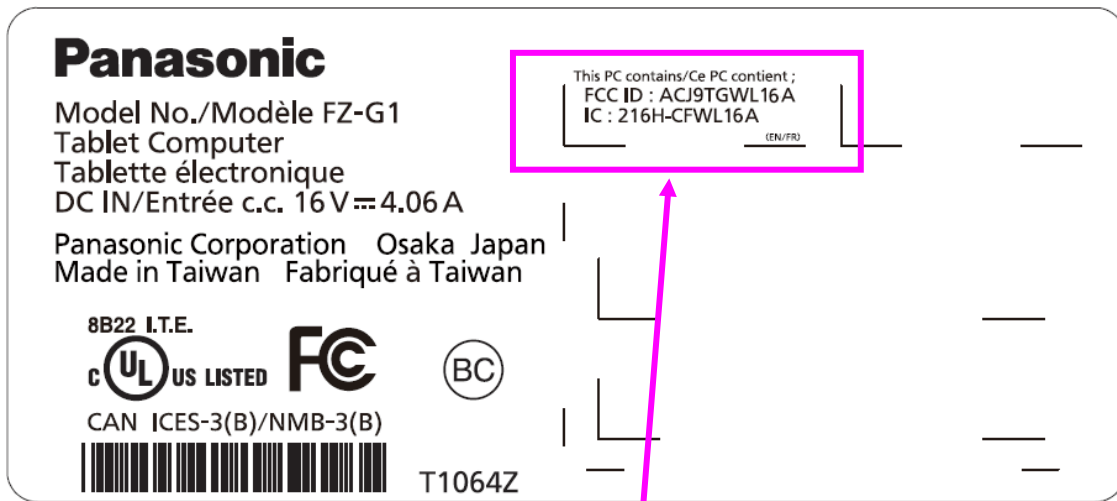

### 1. Rating Label for FZ-G1

## 2. Rating Label location

The battery pack is removed from the tablet at the time of shipment. The FCC ID number can be found when customer use at the first time.

Equipment of FZ-G1

Back side

Rating Label for FZ-G1  
<Under the battery pack>