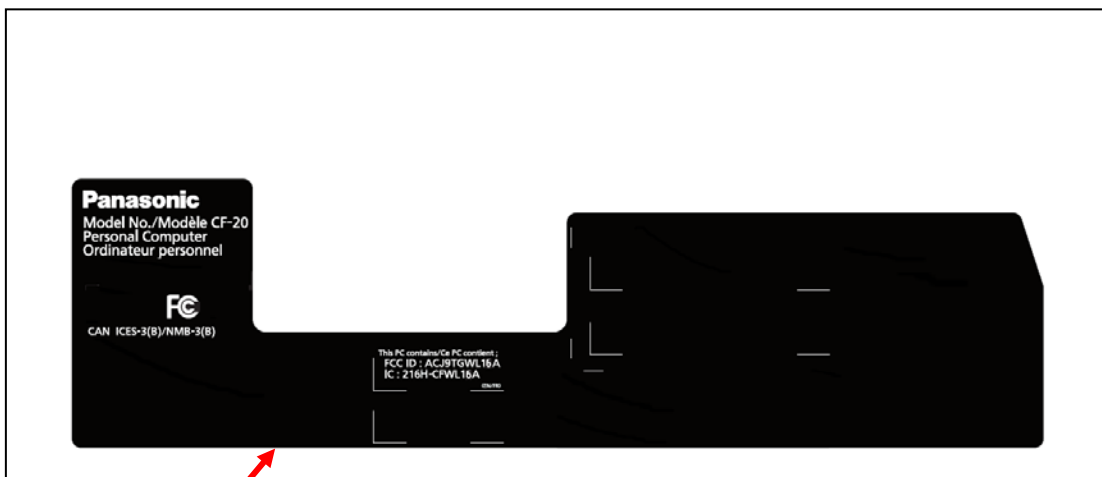

Tablet Mode

Rear view

Label for CF-20
(Under the battery pack)