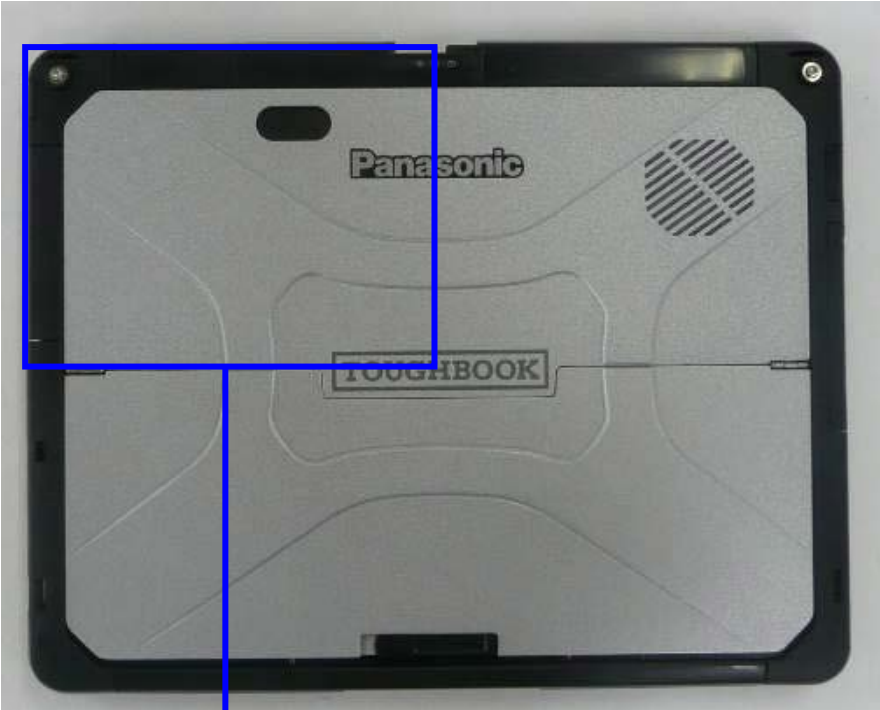

1) Module location

Open the bottom panel

WLAN/Bluetooth module
FCC ID : ACJ9TGWL15A
IC: 216H-CFWL15A

2) Antenna Location

Front view

WLAN #1
WLAN Main Antenna

WLAN #2
WLAN Aux Antenna