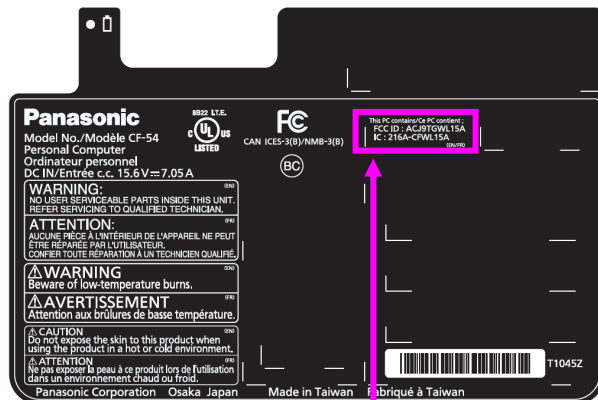

1. Rating Label for CF-54

2. Rating Label location

Equipment of CF-54

Bottom side

WLAN FCC ID / IC Number