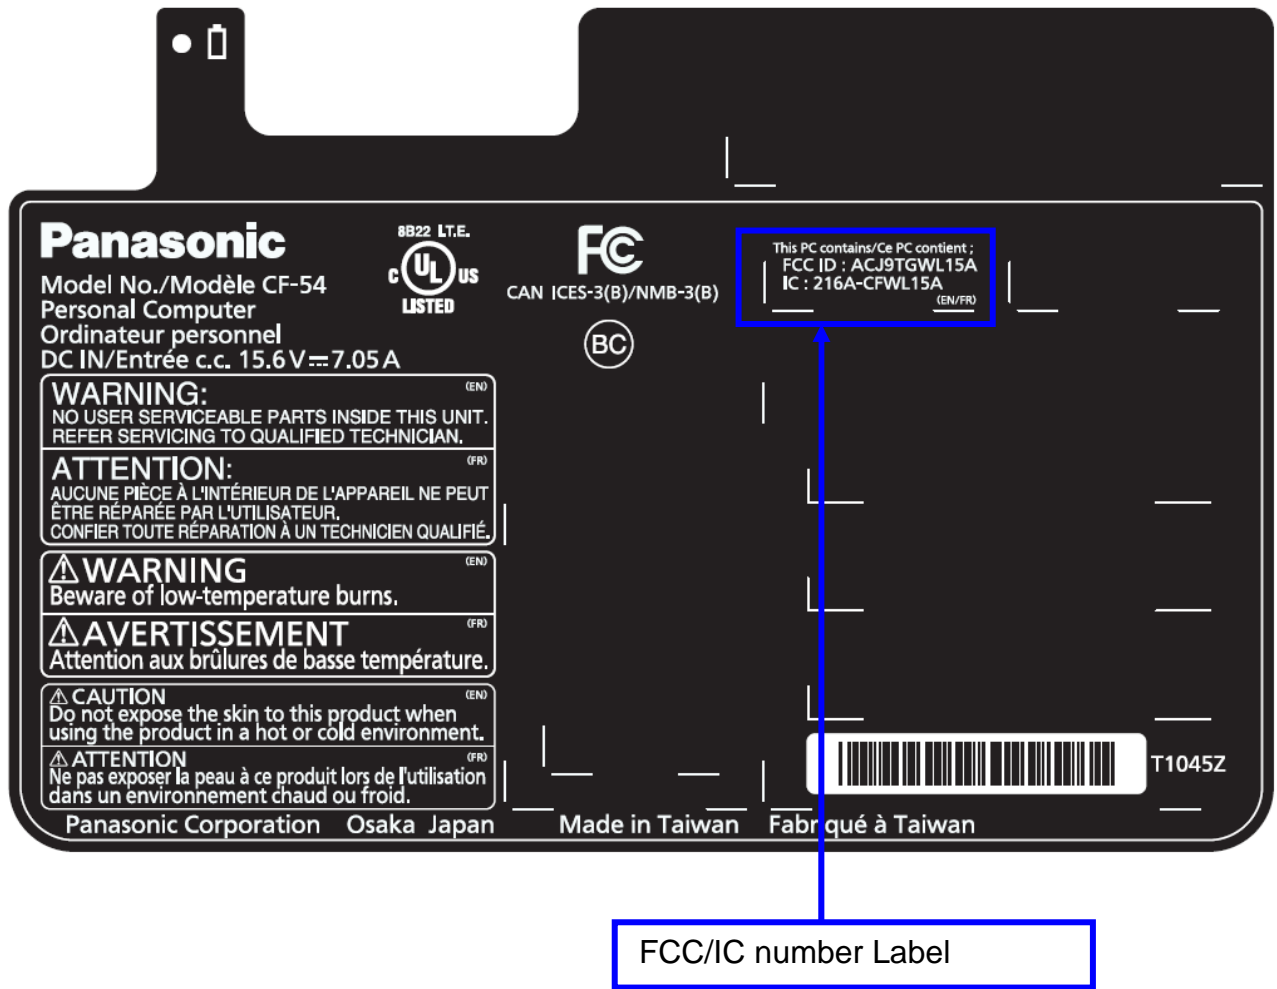

1. Rating Label for CF-54

2. Rating Label location

Equipment of CF-54

Bottom side

WLAN FCC ID / IC Number