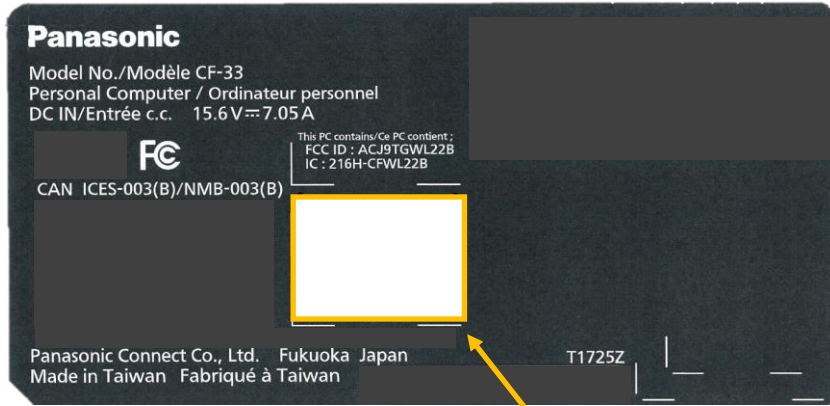

1. Label for CF-33 (Host PC)

1.1 Label for RFID module on the host (FCC ID, ISED certification number)

This PC contains/Ce PC contient;
FCC ID : ACJ9TGRI23D
IC : 216H-CFRI23D

2. Label location

Equipment of CF-33

Users can confirm the FCC ID/ ISED certification number on the nameplate when they attach the battery pack.

The label is affixed to the host device using strong adhesive on its backside.