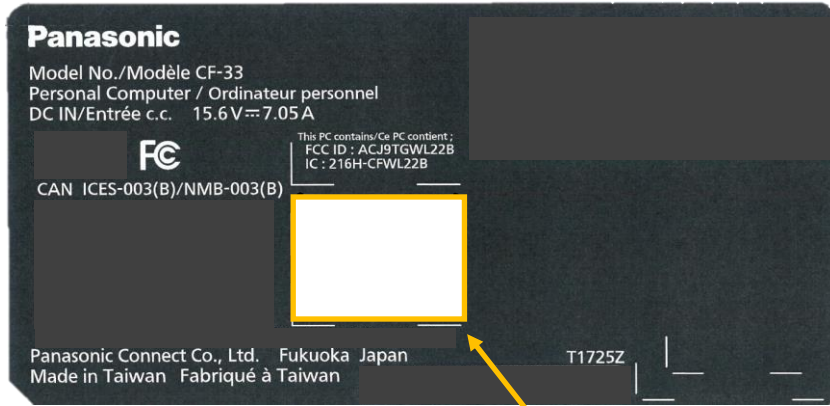

# 1. Label for CF-33 (Host PC)

## 1.1 Label for RFID module on the host (FCC ID, ISED certification number)

This PC contains/Ce PC contient;  
FCC ID : ACJ9TGRI23C  
IC : 216H-CFRI23C

## 2. Label location

Equipment of CF-33

Users can confirm the FCC ID/ ISED certification number on the nameplate when they attach the battery pack.

The label is affixed to the host device using strong adhesive on its backside.