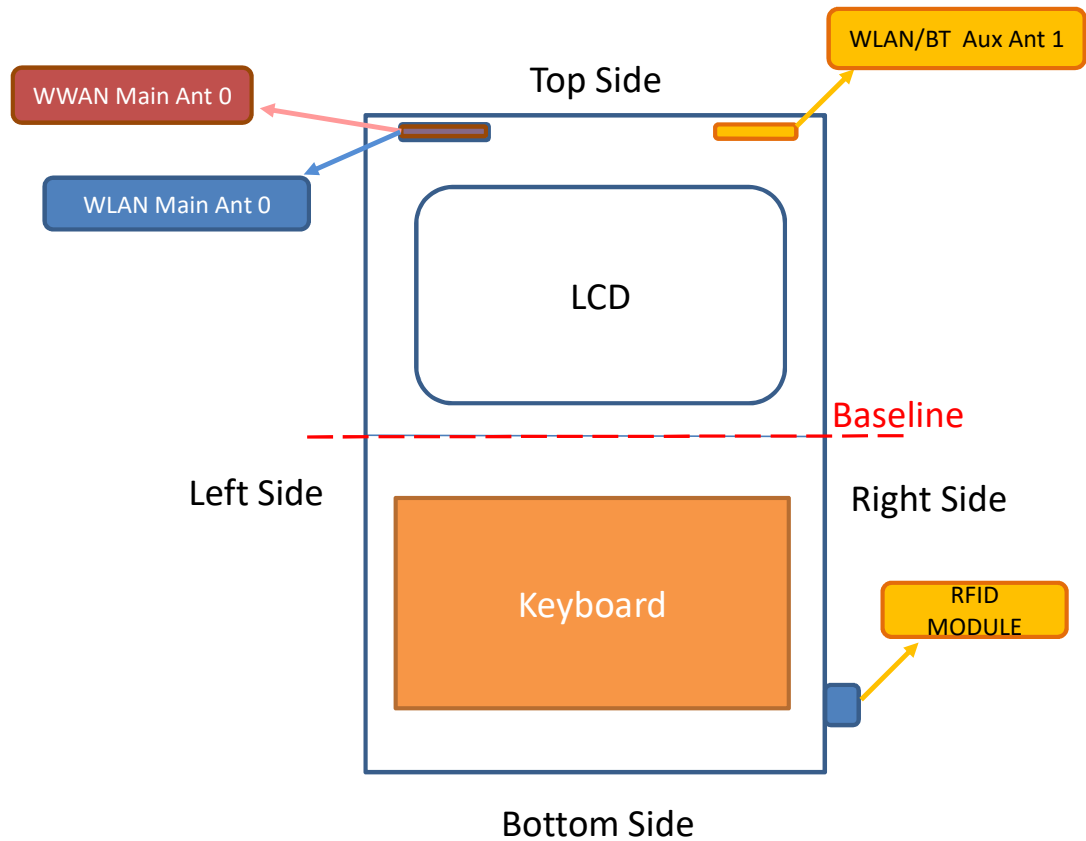

<Front Face View>Notebook Mode (180°)

Antenna	To Top Side	To Baseline	To Left Side	To Right Side
	(mm)	(mm)	(mm)	(mm)
WWAN Main Ant 0	1.70	228.90	19.35	325.05
WLAN Main Ant 0	1.70	228.90	19.35	325.05
WLAN/BT Aux Ant 1	1.70	228.90	325.05	19.35

<Right Side View> Notebook Mode(90°)

Antenna	Rear Face
	(mm)
WWAN Main Ant 0	228.90
WLAN Main Ant 0	228.90
WLAN/BT Aux Ant 1	228.90