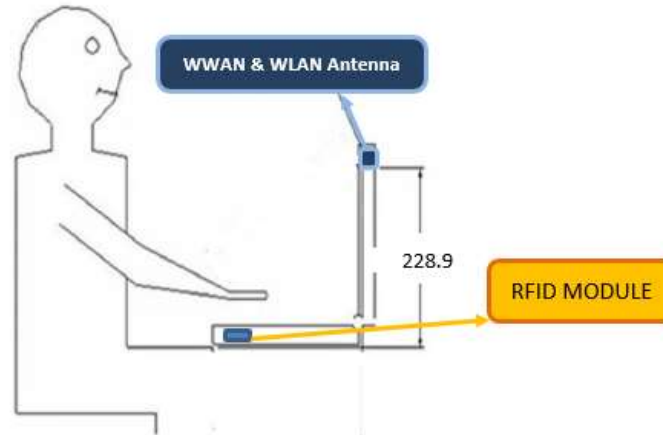

<Right Side View> Notebook Mode(90°)

Antenna	Rear Face
	(mm)
WWAN Main Ant 0	228.90
WLAN Main Ant 0	228.90
WLAN/BT Aux Ant 1	228.90