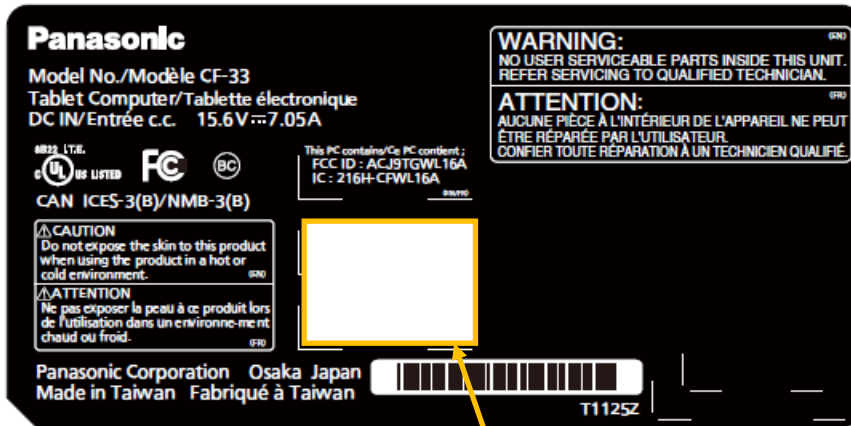

1. Label for CF-33

1-1. FCC ID “ACJ9TGRI16A” Label

This PC contains/Ce PC contient;
FCC ID : ACJ9TGRI18C
IC : 216H-CFRI18C

2. Label location

Equipment of CF-33