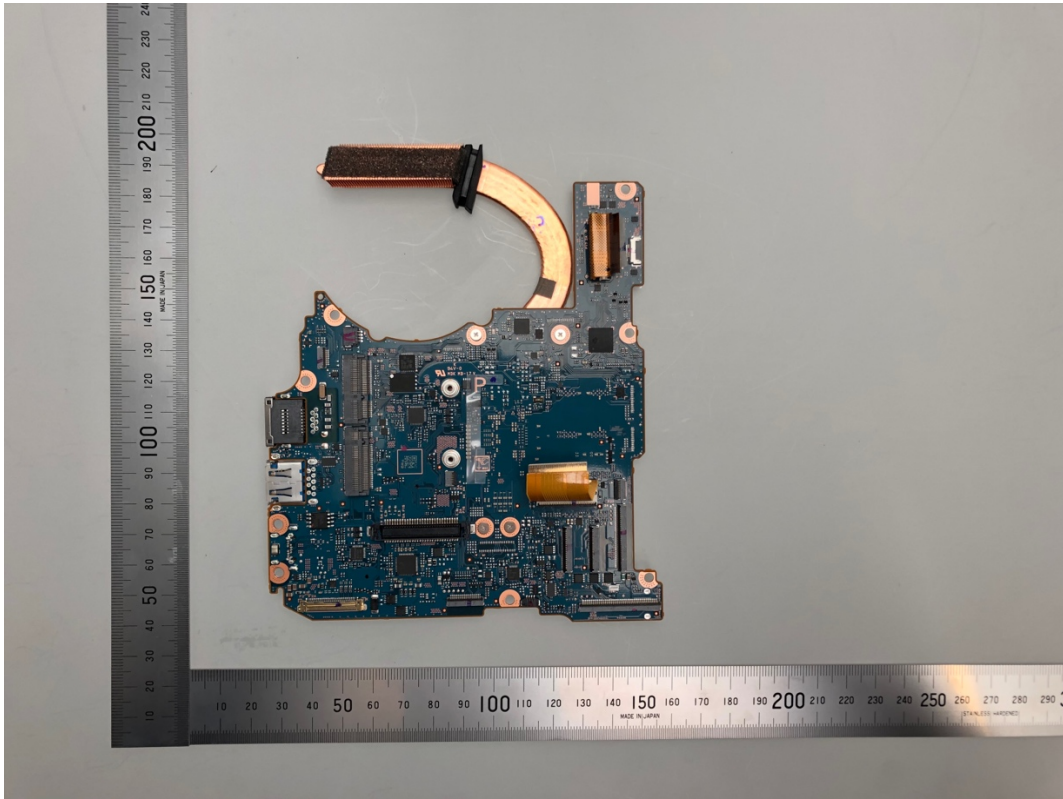

Internal view -Back

Rear Camera module - Front

Rear Camera module - Back

Front Camera module - Front

Front Camera module - Back

3G/4G/5G Sub6 WWAN module - Front

3G/4G/5G Sub6 WWAN module - Back

WLAN #2 and Bluetooth TX/RX Antenna - Front

WLAN #2 and Bluetooth TX/RX Antenna - Back

WWAN #2 TX/RX Antenna – Front

WWAN #2 TX/RX Antenna – Back

mmWave #0 Antenna - Front

mmWave #0 Antenna - Back

WLAN/Bluetooth module - Front

WLAN/Bluetooth module - Back

PCB - Front

PCB - Back

PCB without shield - Back

mmWave #1 Antenna - Front

mmWave #1 Antenna - Back

WLAN #1 TX/RX Antenna - Front

WLAN #1 TX/RX Antenna - Back

mmWave #2 Antenna - Front