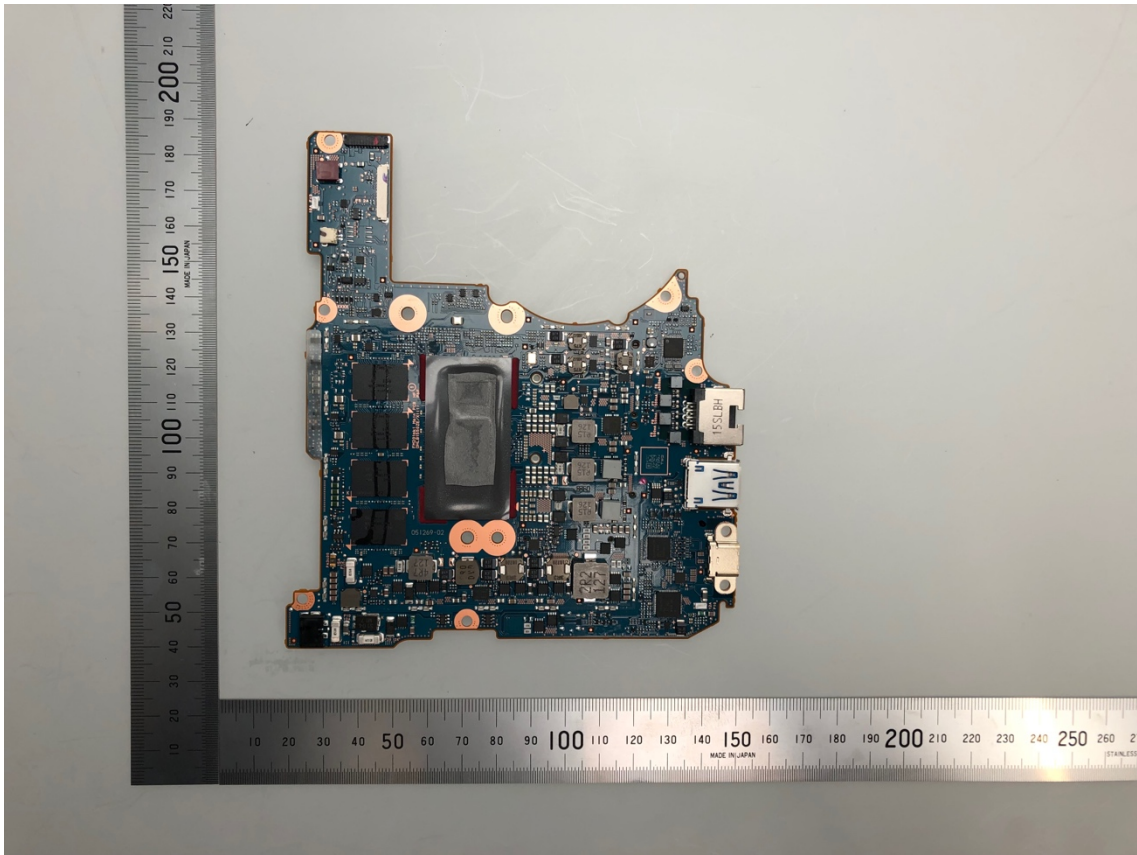

Internal view -Back

Rear Camera module - Front

Rear Camera module - Back

Front Camera module - Front

Front Camera module - Back

3G/4G/5G Sub6 WWAN module - Front

3G/4G/5G Sub6 WWAN module - Back

WLAN #2 and Bluetooth TX/RX Antenna - Front

WLAN #2 and Bluetooth TX/RX Antenna - Back

WWAN #2 TX/RX Antenna – Front

WWAN #2 TX/RX Antenna – Back

mmWave #0 Antenna - Front

mmWave #0 Antenna - Back

WLAN/Bluetooth module - Front

WLAN/Bluetooth module - Back

PCB - Front

PCB - Back

PCB without shield - Back

mmWave #1 Antenna - Front

mmWave #1 Antenna - Back

WLAN #1 TX/RX Antenna - Front

WLAN #1 TX/RX Antenna - Back

mmWave #2 Antenna - Front