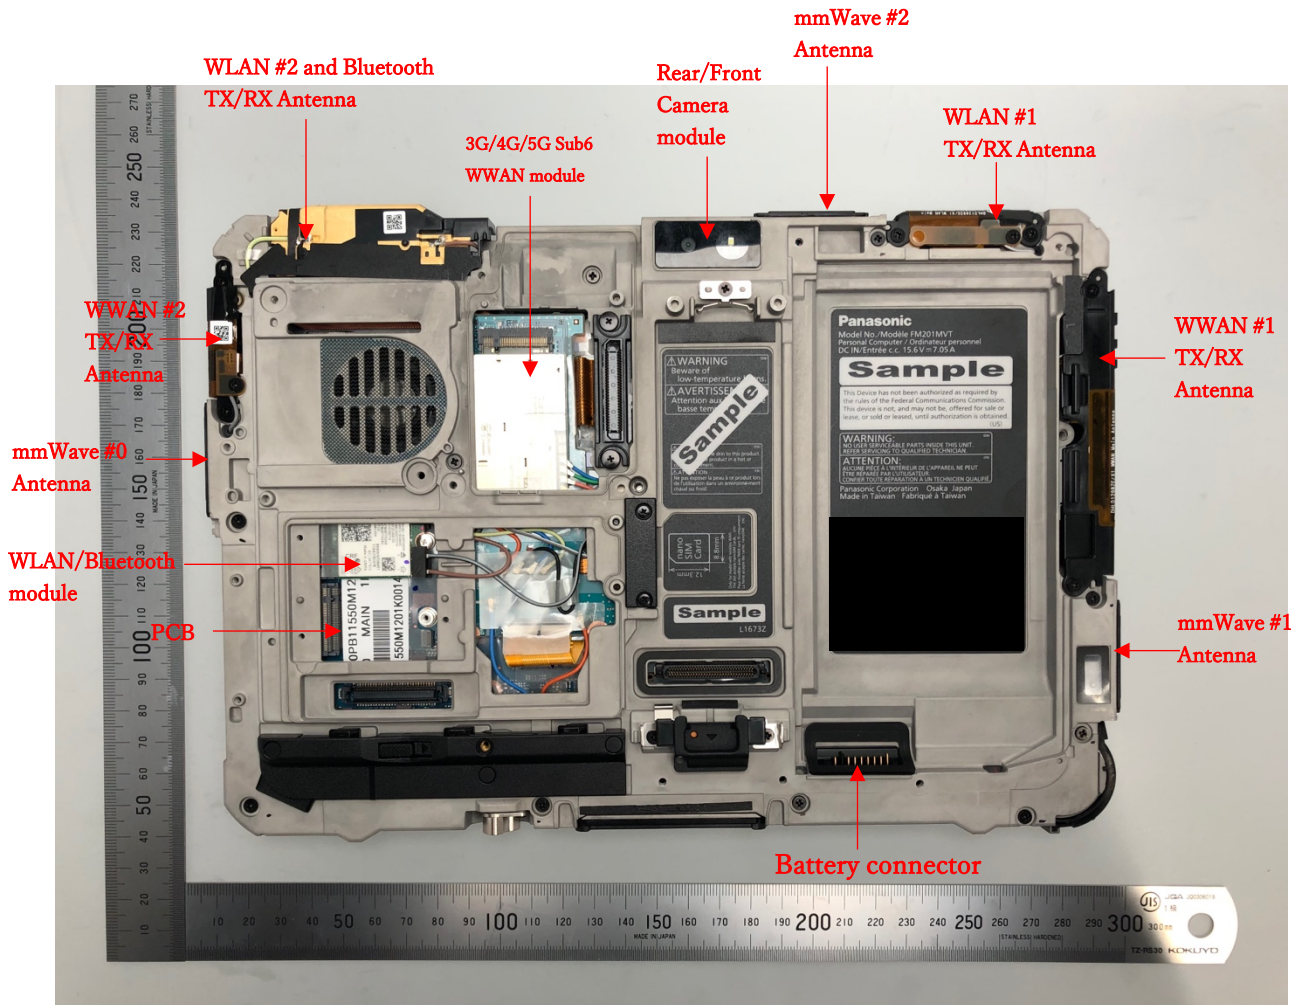

Internal view -Back

Rear Camera module - Front

Rear Camera module - Back

Front Camera module - Front

Front Camera module - Back

3G/4G/5G Sub6 WWAN module - Front

3G/4G/5G Sub6 WWAN module - Back

WLAN #2 and Bluetooth TX/RX Antenna - Front

WLAN #2 and Bluetooth TX/RX Antenna - Back

WWAN #2 TX/RX Antenna – Front

WWAN #2 TX/RX Antenna – Back

mmWave #0 Antenna - Front

mmWave #0 Antenna - Back

WLAN/Bluetooth module - Front

WLAN/Bluetooth module - Back

PCB - Front

PCB - Back

PCB without shield - Back

mmWave #1 Antenna - Front

mmWave #1 Antenna - Back

WLAN #1 TX/RX Antenna - Front

WLAN #1 TX/RX Antenna - Back

mmWave #2 Antenna - Front