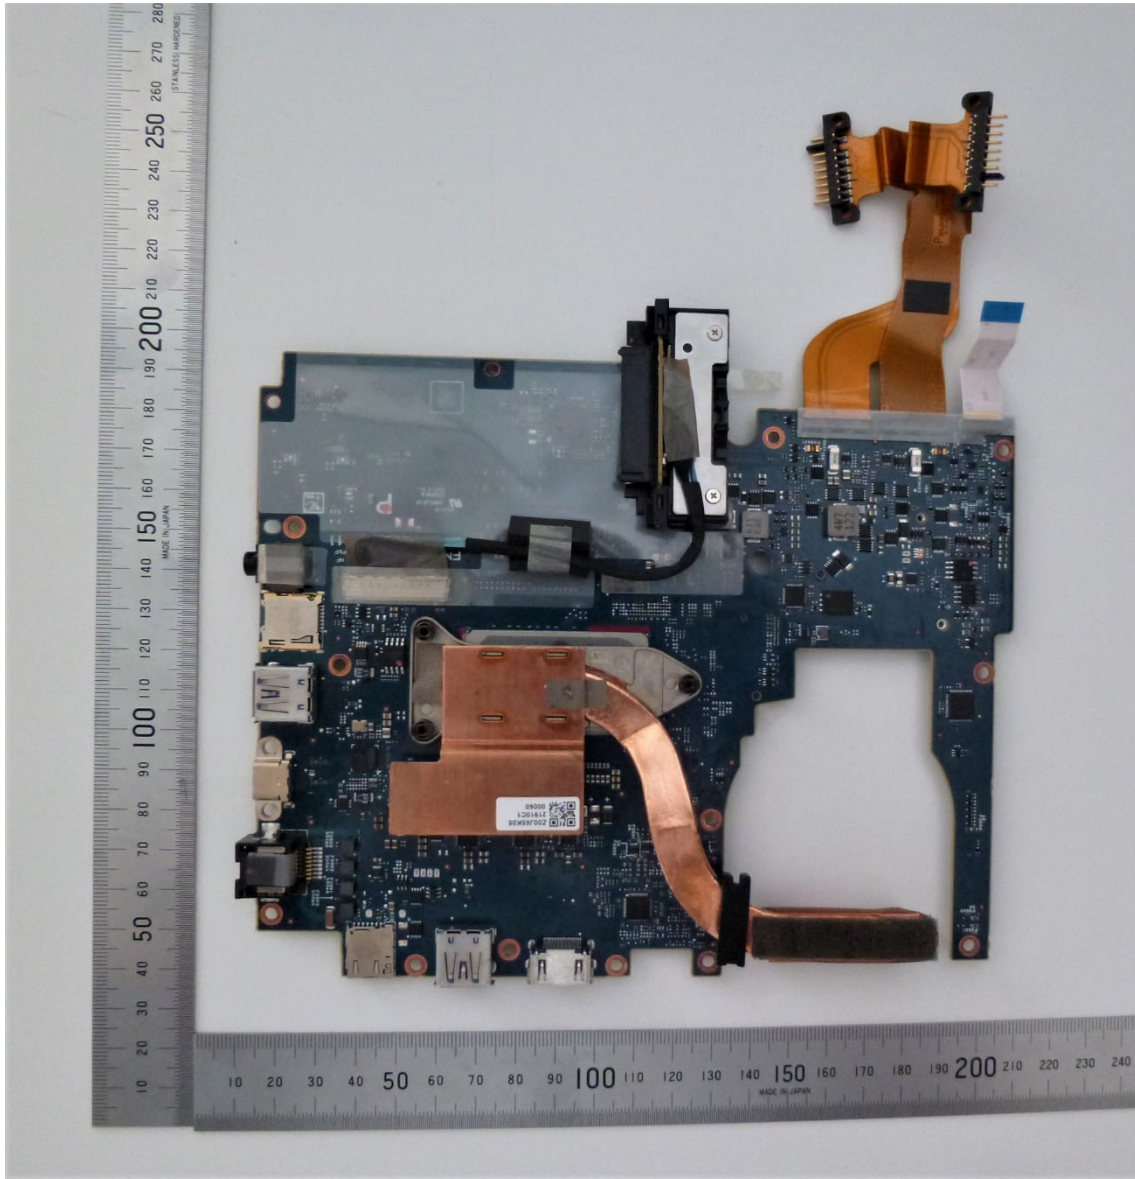

Main PCB – Back