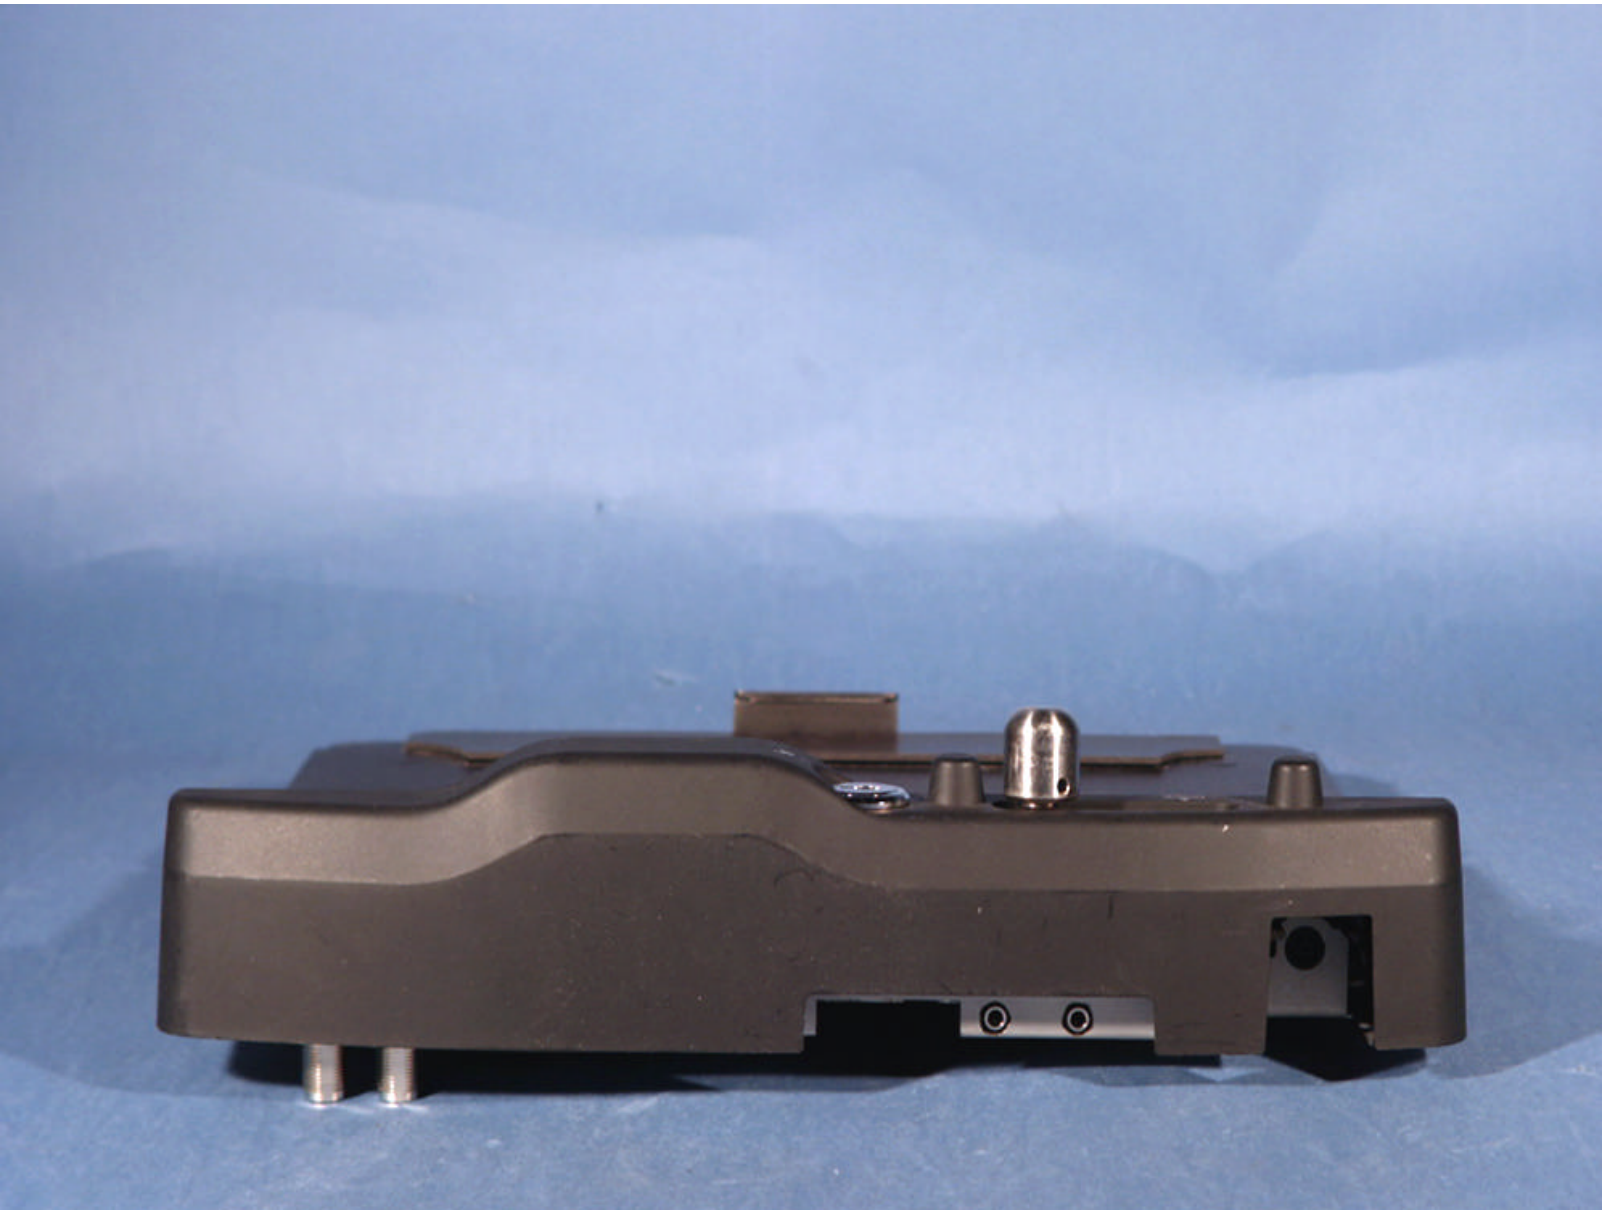


 PCTEST Professional Calibration, Test, and Repair Lab	PANASONIC FCC ID: ACJ9TGCF-295 Notebook PC	EUT Photographs
© 2004 PCTEST Lab.	w/ Car Mounter / WLAN, GPRS Module & Bluetooth	Model: CF-29mk2

**PCTEST**  
Professional Testing Equipment & Lab

© 2004 PCTEST Lab.

PANASONIC FCC ID: ACJ9TGCF-295 Notebook PC  
w/ Car Mounter / WLAN, GPRS Module & Bluetooth

EUT Photographs  
Model: CF-29mk2

**PCTEST**  
Professional Testing Equipment & Lab

© 2004 PCTEST Lab.

PANASONIC FCC ID: ACJ9TGCF-295 Notebook PC  
w/ Car Mounter / WLAN, GPRS Module & Bluetooth

EUT Photographs  
Model: CF-29mk2

 © 2004 PCTEST Lab.	PANASONIC FCC ID: ACJ9TGCF-295 Notebook PC w/ Car Mounter / WLAN, GPRS Module & Bluetooth	EUT Photographs Model: CF-29mk2
---	--	------------------------------------