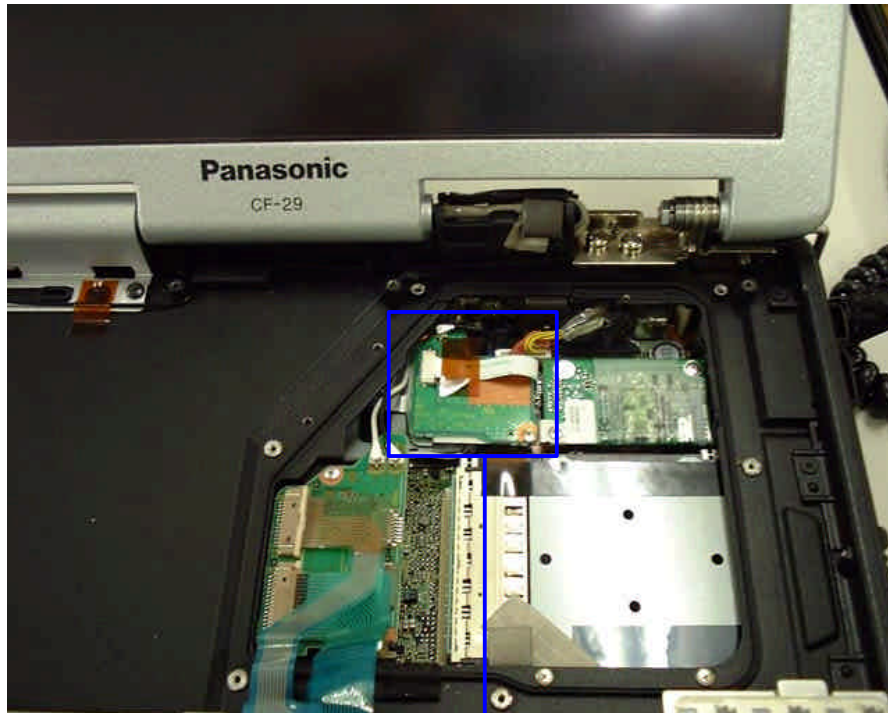

<CF-29 WLANb+g & Bluetooth & GPRS model photo>

1) CF-29 Front View

Front View

2) Bluetooth module position

(Rotate +90 deg Figure)

Bottom View of Bluetooth Module with Daughter Board