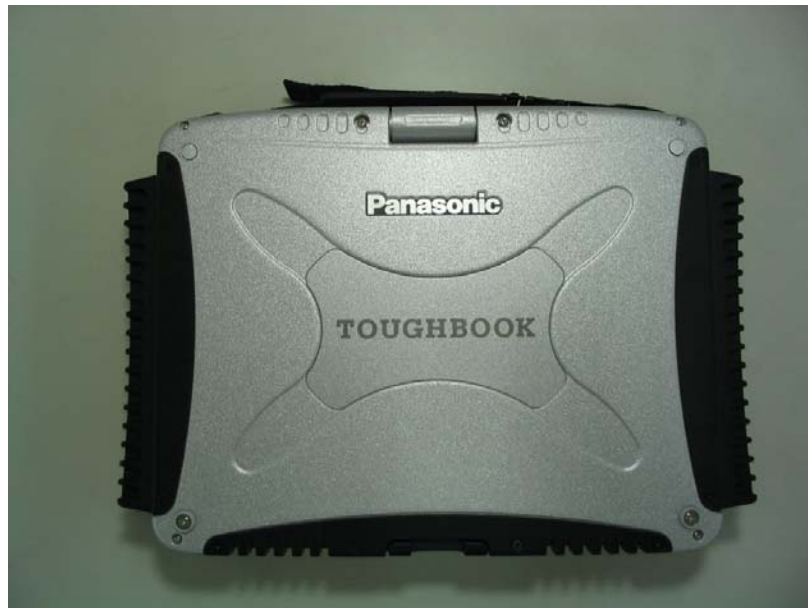

<CF-18mk5 WLAN abg & Bluetooth & HSDPA3.6 (EU860D) model photo>

1. CF-18 Top/Front View

Top View

Front View