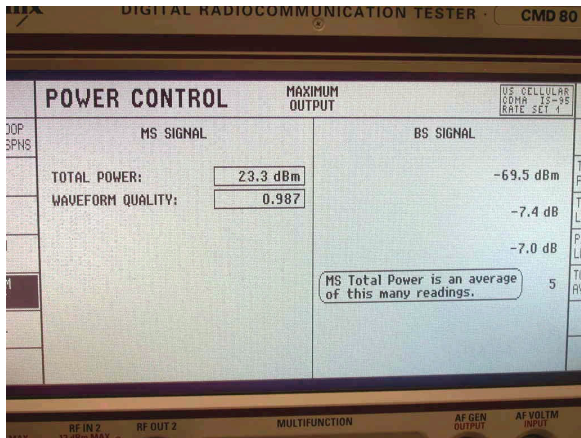

# CMD80 Base Station Simulator Screen Shots for Maintenance of Max Power

## Cellular CDMA

Channel 1013