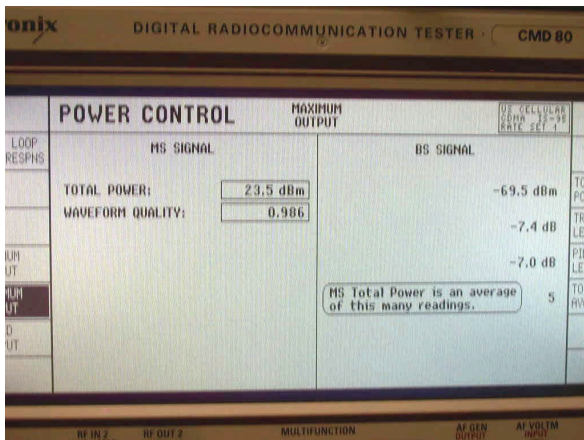

Channel 363