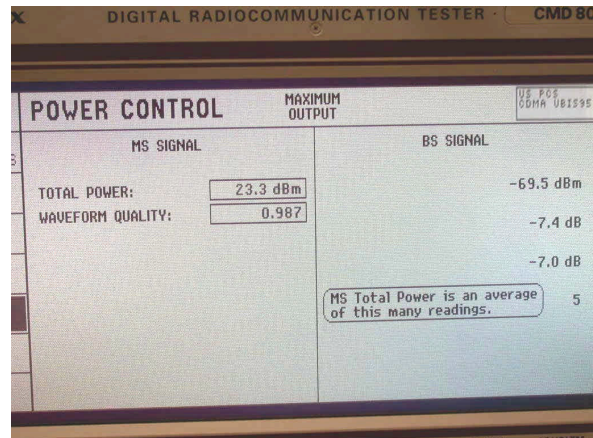

PCS CDMA

Channel 25