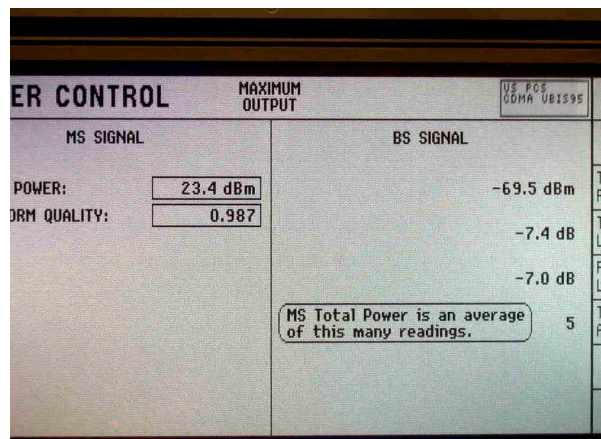

Channel 1175