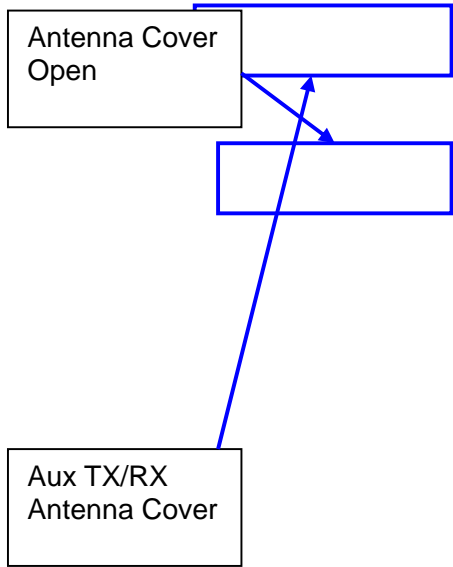

2) WLAN Card position

WLAN Card Position

(

3) WLAN exterior photo

!
WLAN Top View

!
WLAN Bottom View

4) WLAN interior photo

!

WLAN inside Top View

!

WLAN inside Bottom View

5) Antenna position (WLANa+b+g)

(((((!!

(((((!

6) Antenna Magnified photo (WLANa+b+g)

!
Top View

(!
Aux TX/RX Antenna View
Main TX/RX Antenna View

(7) Antenna Specification

WLANa+b+g Main TX/RX Antenna	(Inverted F type: 1.86dBi max)
WLANa+b+g Aux TX/RX Antenna	(Inverted F type: 2.86dBi max)

Note) WLAN Main/Aux Antenna is diversity Antenna.