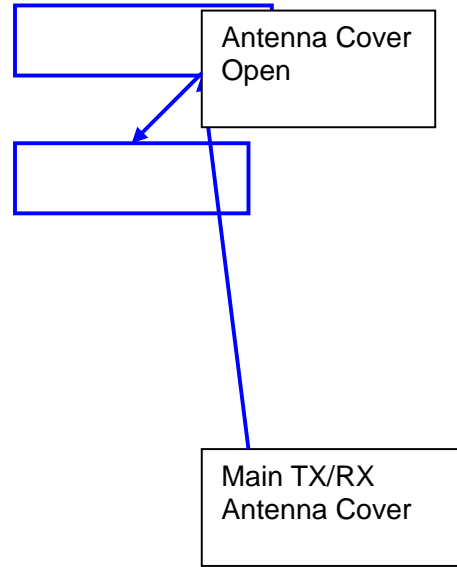

2) WLAN Card position

WLAN Card Position

(

3) WLAN exterior photo

!
WLAN Top View

!
WLAN Bottom View

4) WLAN interior photo

!

WLAN inside Top View

!

WLAN inside Bottom View

5) Antenna position (WLANa+b+g)

(((((!!

(((((!

6) Antenna Magnified photo (WLANa+b+g)

!
Top View

(!
Aux TX/RX Antenna View
Main TX/RX Antenna View

(7) Antenna Specification

WLANa+b+g Main TX/RX Antenna	(Inverted F type: 1.86dBi max)
WLANa+b+g Aux TX/RX Antenna	(Inverted F type: 2.86dBi max)

Note) WLAN Main/Aux Antenna is diversity Antenna.