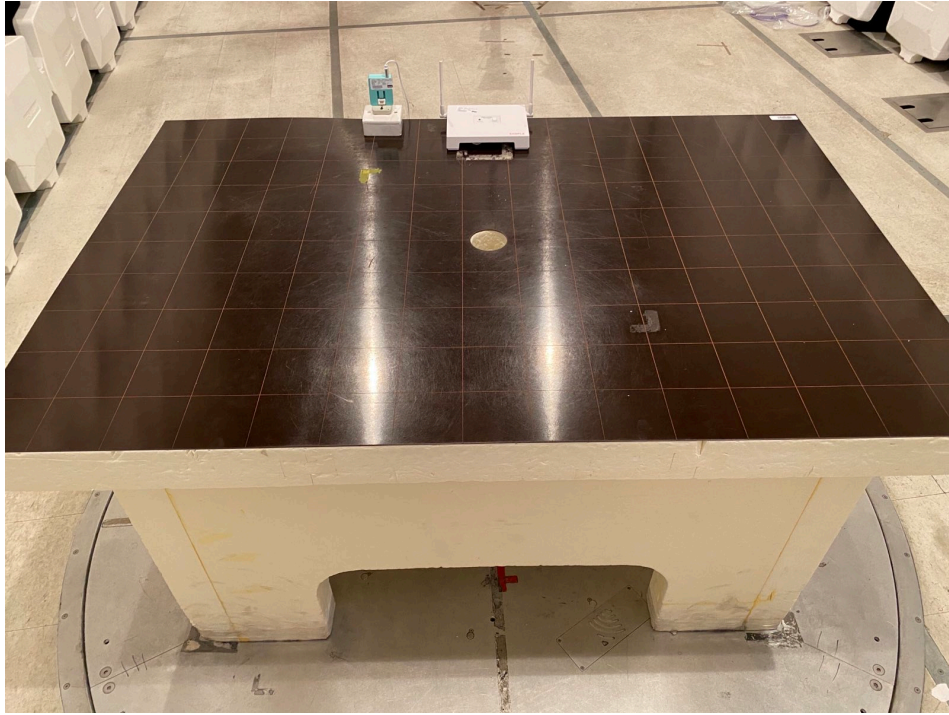

INTERTEK TESTING SERVICES

The Worst Case Configuration Photographs

Radiated Emission

Front View

Rear View

INTERTEK TESTING SERVICES

The Worst Case Configuration Photographs

AC Conducted Emission

Front View

FCC ID: ACJ9TAW
IC: 216A-WXCR48

INTERTEK TESTING SERVICES

The Worst Case Configuration Photographs

AC Conducted Emission