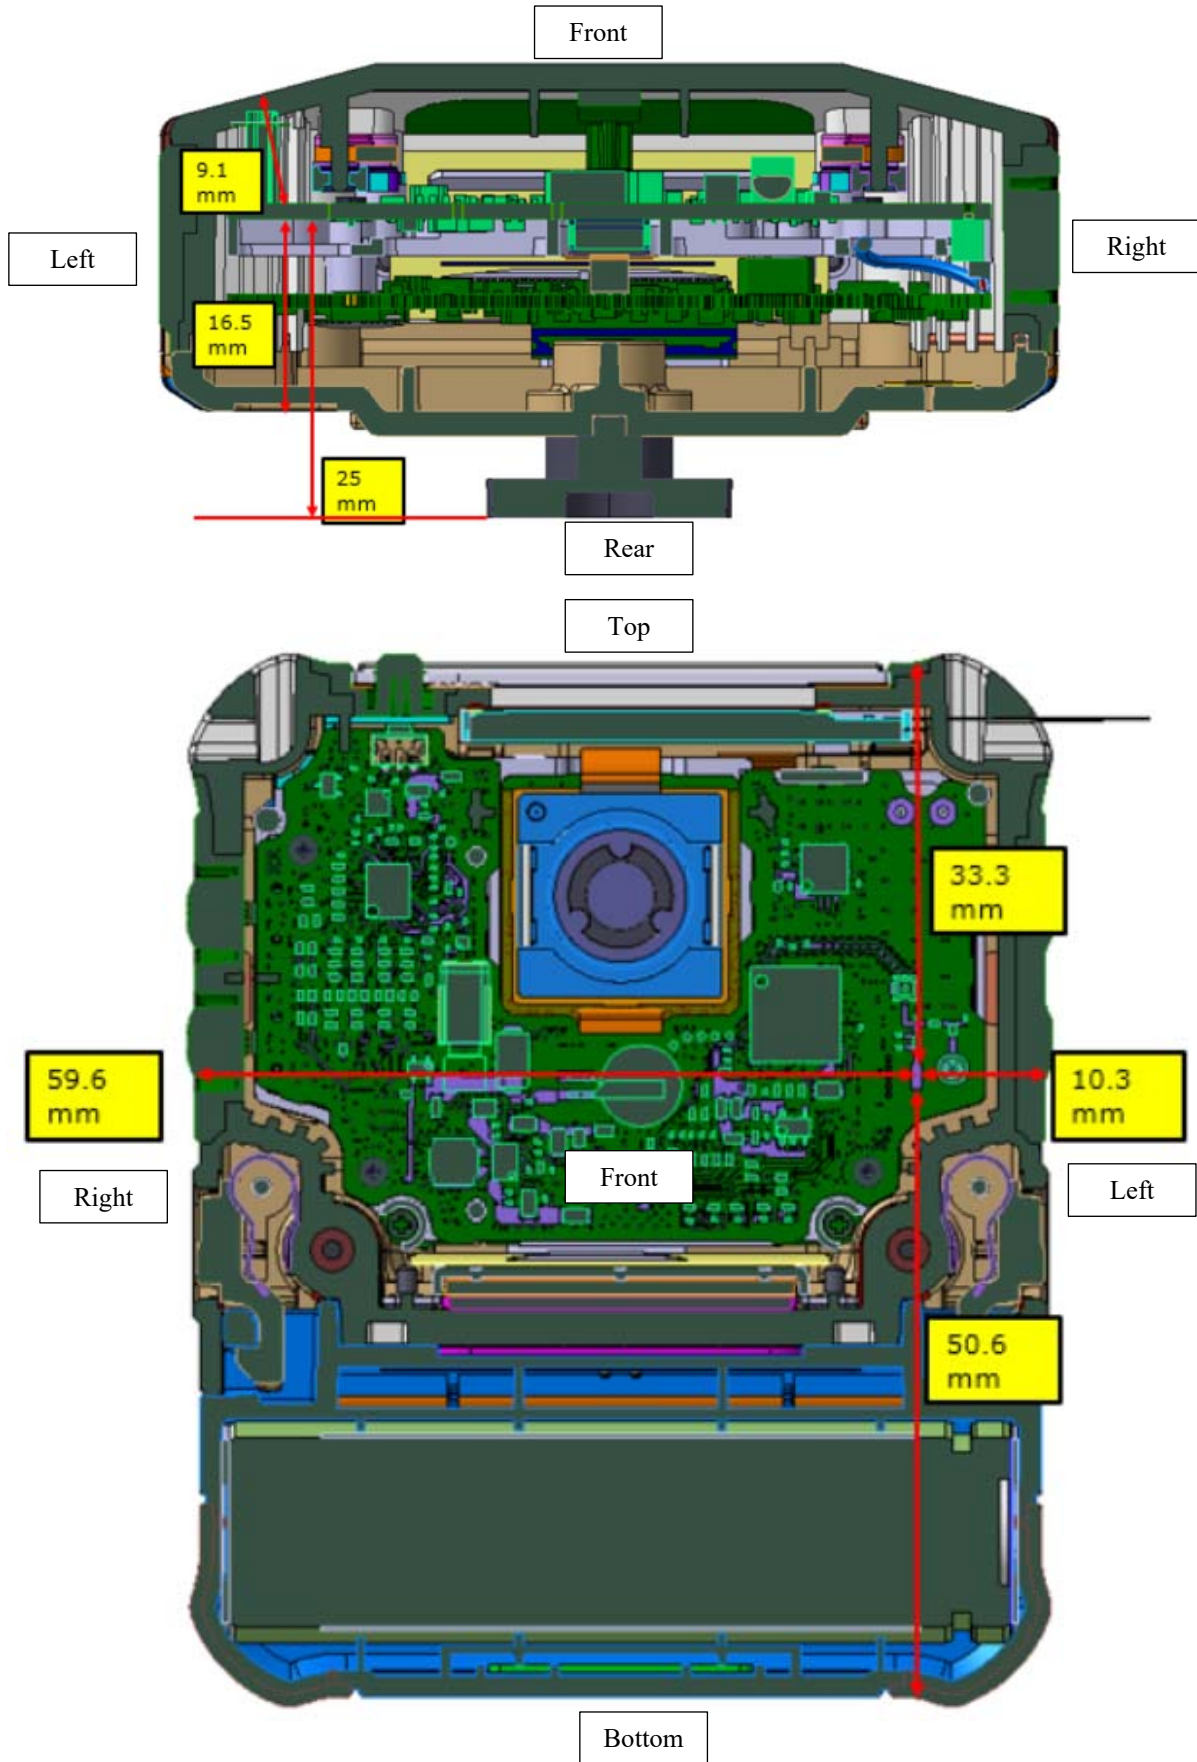

APPENDIX 4 : Photographs of test setup

Photographs of EUT

Photographs of Compatible holders(6 types)

ARB-BWC3MNT-MAG

ARB-BWC3MNT-MOLLE

ARB-BWC3MNT-CLAMP

ARB-BWC3BLTCLIP

ARB-BWC3BLTLOOP

ARB-BWCVESTMNT

Antenna position

WLAN 2.4GHz/BLE Antenna Position

WLAN 5GHz Antenna Position

Photographs of setup

ARB-BWC3MNT-MAG

Rear

ARB-BWC3MNT-MOLLE

Rear

ARB-BWC3MNT-CLAMP

Rear

ARB-BWC3BLTCLIP

Rear

Rear tilt

ARB-BWC3BLTLOOP

Rear