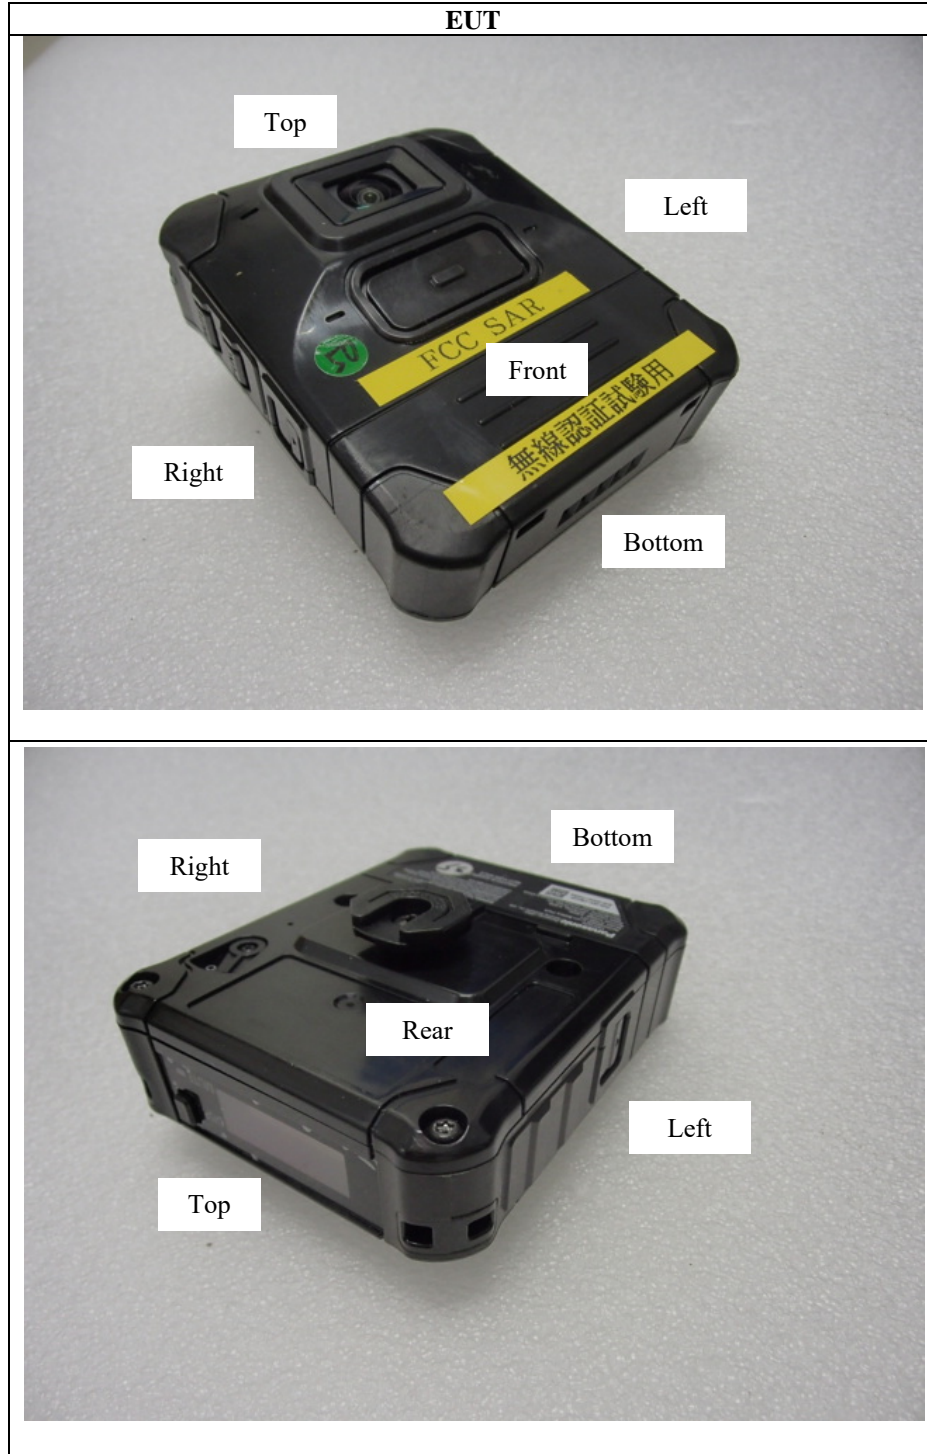

APPENDIX 4 : Photographs of test setup

Photographs of EUT

Photographs of Compatible holders(6 types)

ARB-BWC3MNT-MAG

ARB-BWC3MNT-MOLLE

ARB-BWC3MNT-CLAMP

ARB-BWC3BLTCLIP

ARB-BWC3BLTLOOP

ARB-BWCVESTMNT

Antenna position

WLAN 2.4GHz/BLE Antenna Position

WLAN 5GHz Antenna Position

Photographs of setup

ARB-BWC3MNT-MAG

Rear

ARB-BWC3MNT-MOLLE

Rear

ARB-BWC3MNT-CLAMP

Rear

ARB-BWC3BLTCLIP

Rear

Rear tilt

ARB-BWC3BLTLOOP

Rear