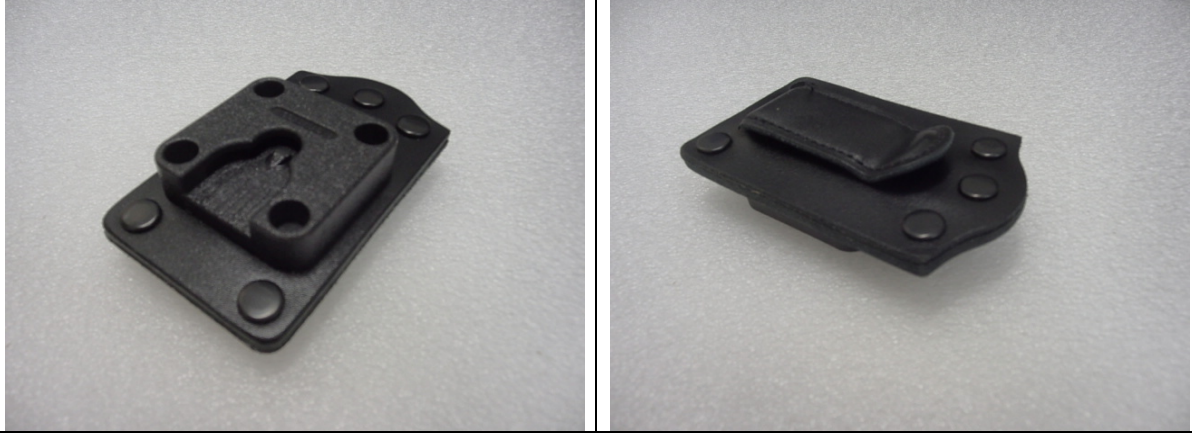

APPENDIX 4 : Photographs of test setup

Photographs of EUT

Photographs of Compatible holders(6 types)

ARB-BWC3MNT-MAG

ARB-BWC3MNT-MOLLE

ARB-BWC3MNT-CLAMP

ARB-BWC3BLTCLIP

ARB-BWC3BLTLOOP

ARB-BWCVESTMNT

Antenna position

WLAN 2.4GHz/BLE Antenna Position

WLAN 5GHz Antenna Position

Photographs of setup

ARB-BWC3MNT-MAG

Rear

ARB-BWC3MNT-MOLLE

Rear

ARB-BWC3MNT-CLAMP

Rear

ARB-BWC3BLTCLIP

Rear

Rear tilt

ARB-BWC3BLTLOOP

Rear