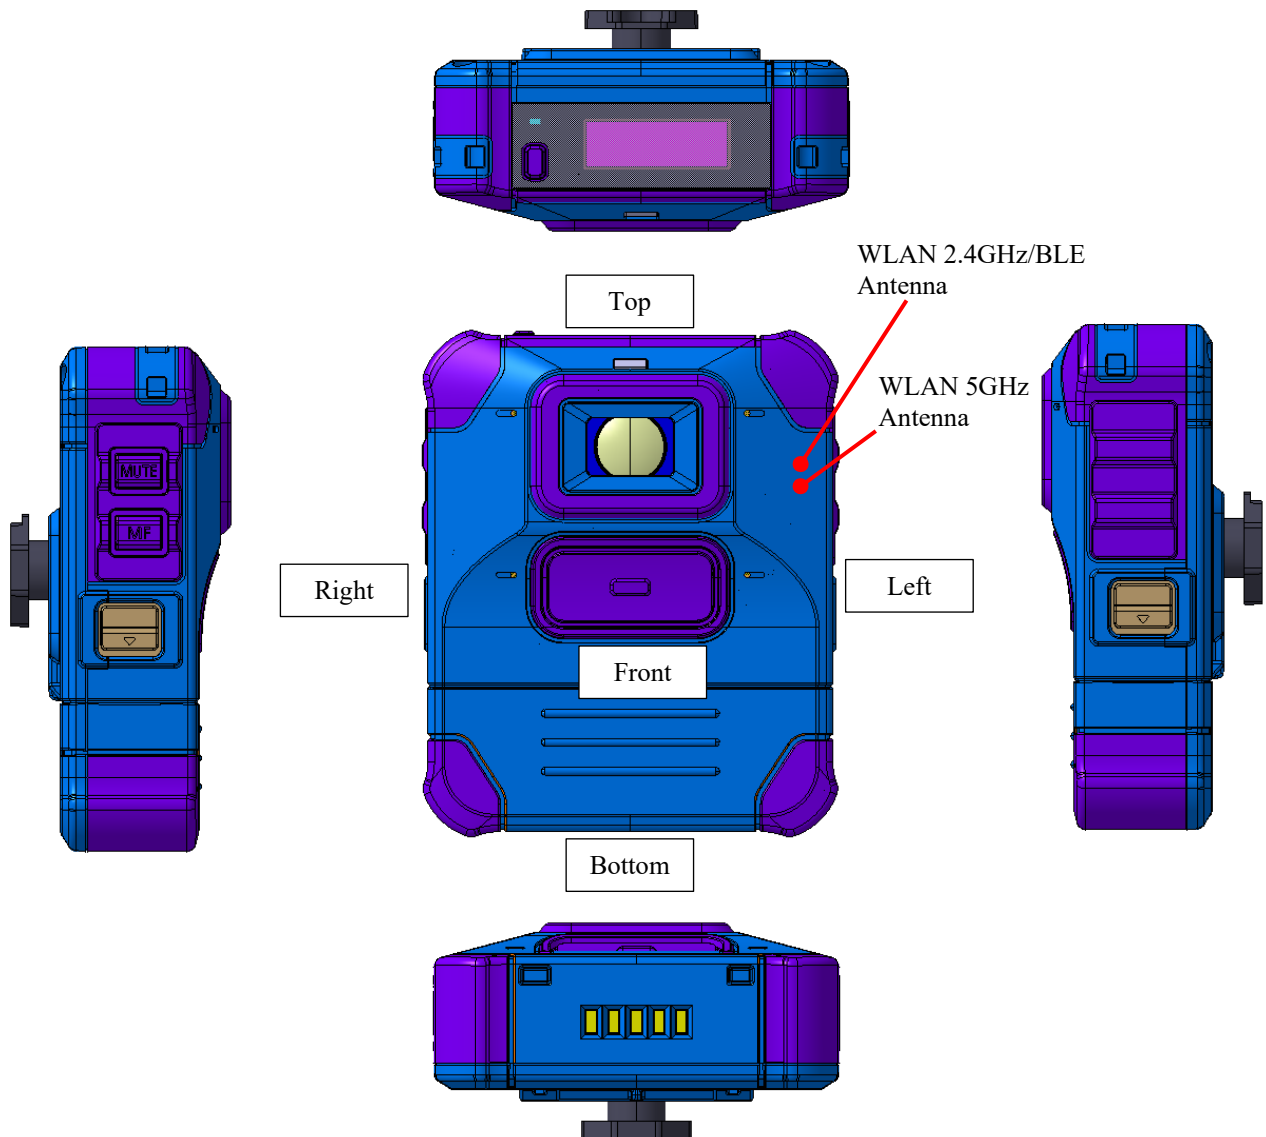

APPENDIX 4 : Photographs of test setup

Photographs of EUT

Photographs of Compatible holders(6 types)

ARB-BWC3MNT-MAG

ARB-BWC3MNT-MOLLE

ARB-BWC3MNT-CLAMP

ARB-BWC3BLTCLIP

ARB-BWC3BLTLOOP

ARB-BWCVESTMNT

Antenna position

WLAN 2.4GHz/BLE Antenna Position

WLAN 5GHz Antenna Position

Photographs of setup

ARB-BWC3MNT-MAG

Rear

ARB-BWC3MNT-MOLLE

Rear

ARB-BWC3MNT-CLAMP

Rear

ARB-BWC3BLTCLIP

Rear

Rear tilt

ARB-BWC3BLTLOOP

Rear