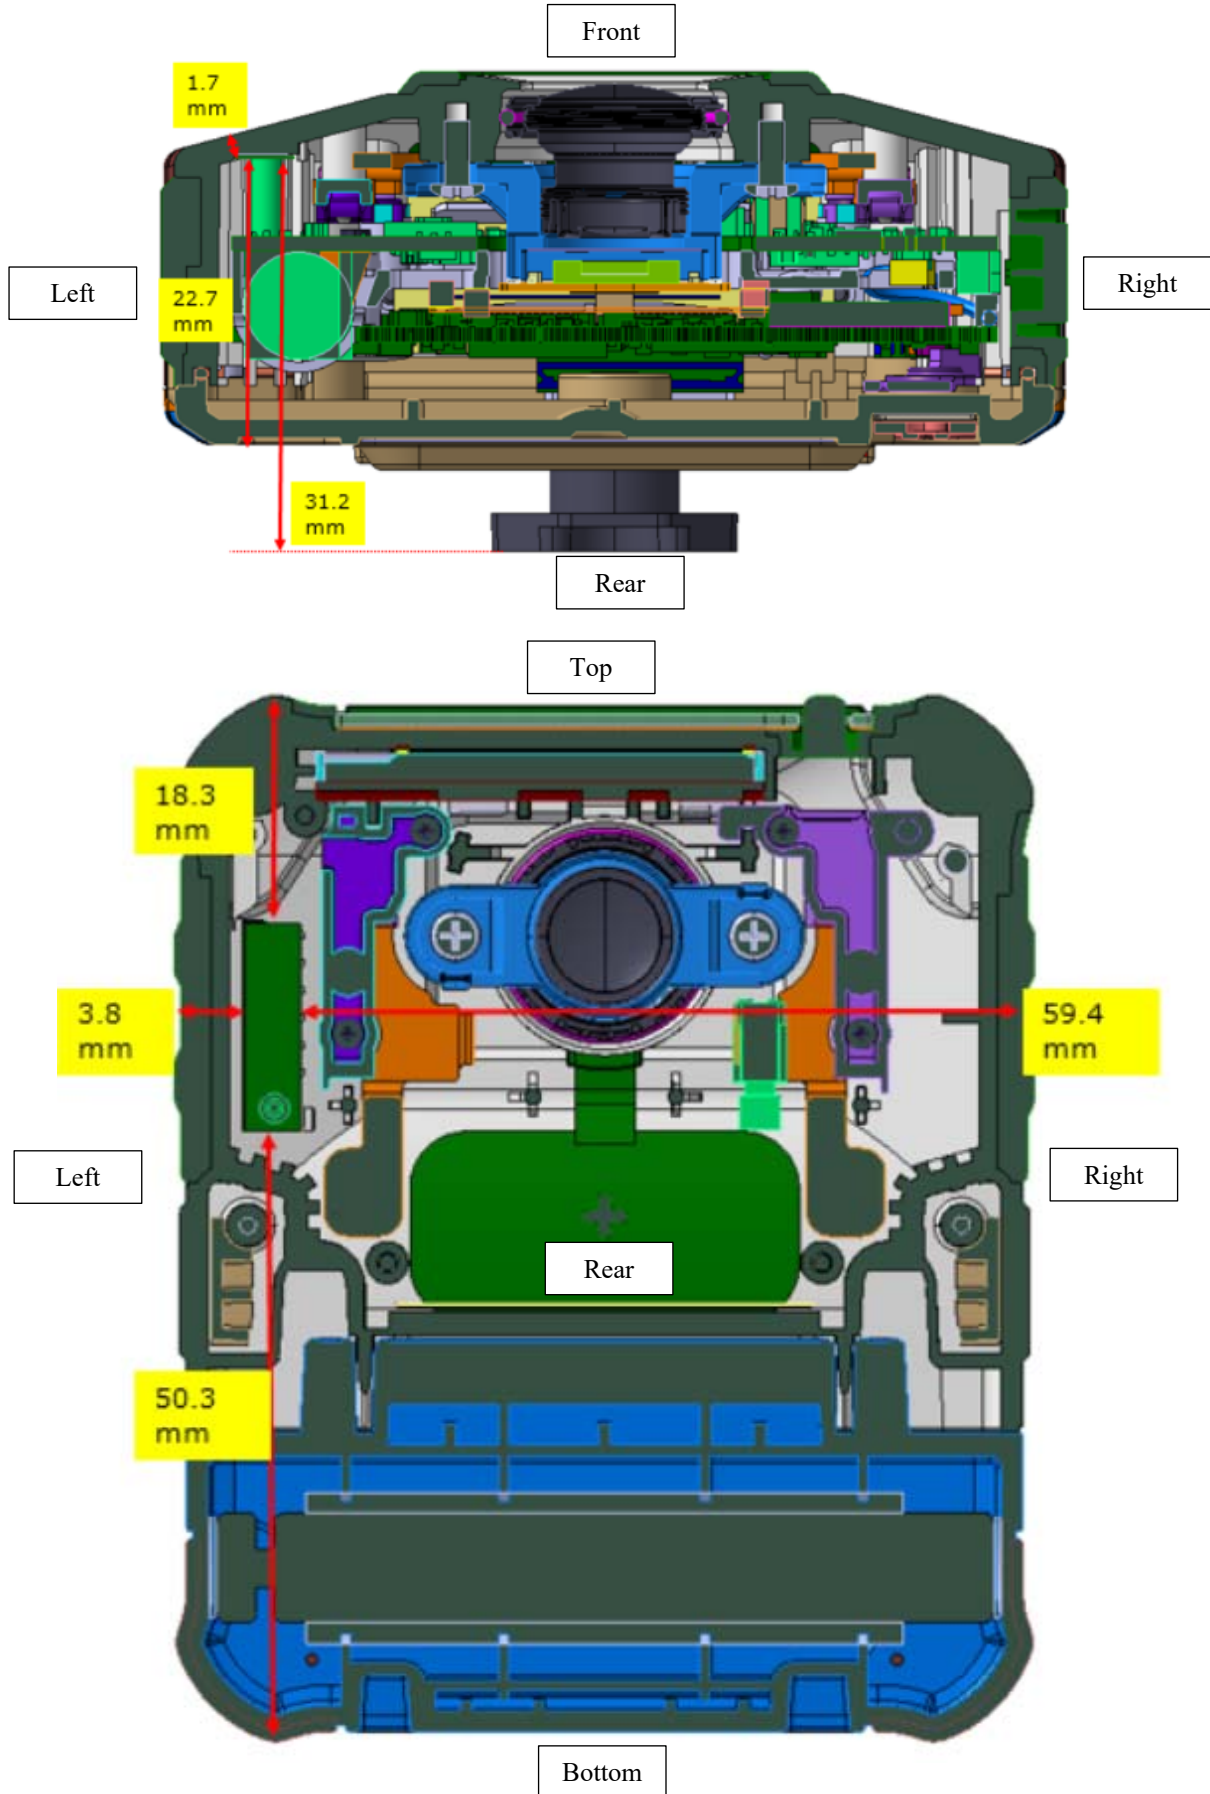

APPENDIX 4 : Photographs of test setup

Photographs of EUT

Photographs of Compatible holders(6 types)

ARB-BWC3MNT-MAG

ARB-BWC3MNT-MOLLE

ARB-BWC3MNT-CLAMP

ARB-BWC3BLTCLIP

ARB-BWC3BLTLOOP

ARB-BWCVESTMNT

Antenna position

WLAN 2.4GHz/BLE Antenna Position

WLAN 5GHz Antenna Position

Photographs of setup

ARB-BWC3MNT-MAG

Rear

ARB-BWC3MNT-MOLLE

Rear

ARB-BWC3MNT-CLAMP

Rear

ARB-BWC3BLTCLIP

Rear

Rear tilt

ARB-BWC3BLTLOOP

Rear