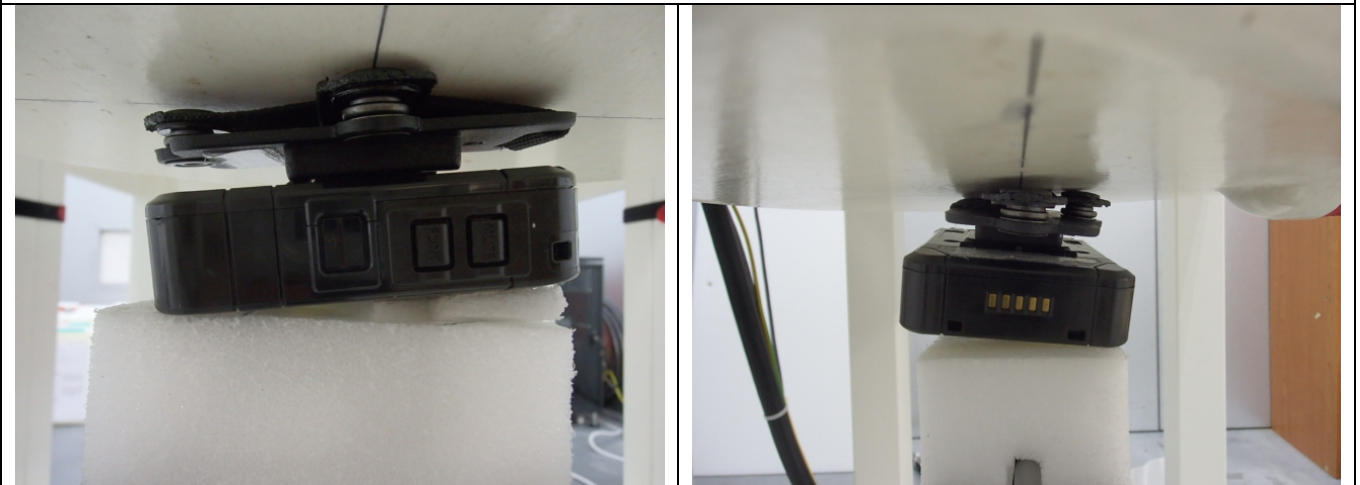

ARB-BWCVESTMNT

Antenna position

WLAN 2.4GHz/BLE Antenna Position

WLAN 5GHz Antenna Position

Photographs of setup

ARB-BWC3MNT-MAG

Rear

ARB-BWC3MNT-MOLLE

Rear

ARB-BWC3MNT-CLAMP

Rear

ARB-BWC3BLTCLIP

Rear

Rear tilt

ARB-BWC3BLTLOOP

Rear