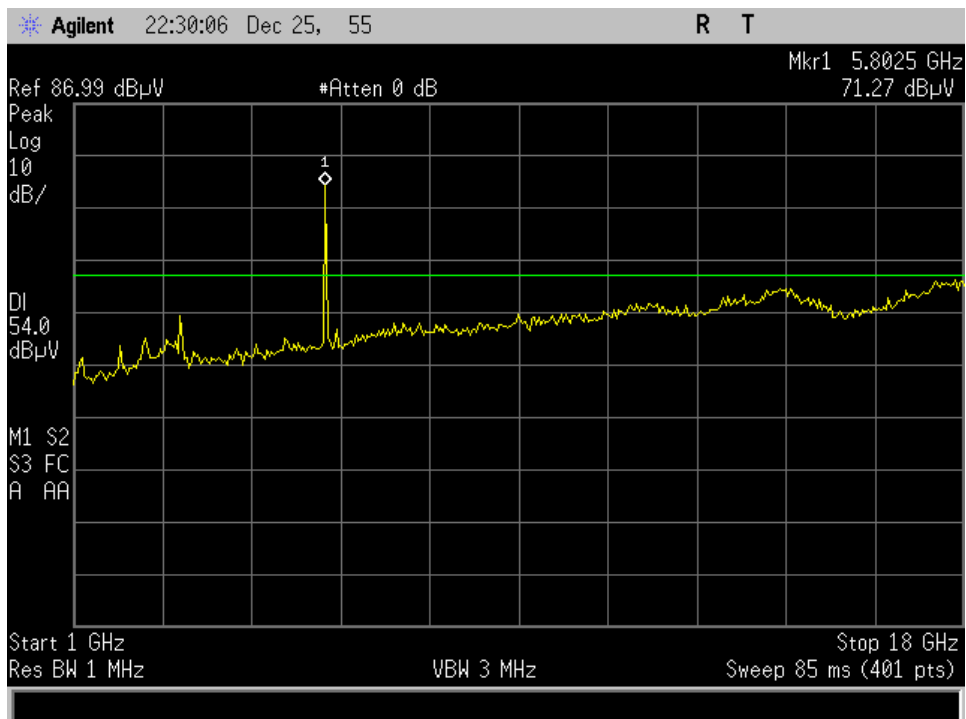

p20c0005_FCC_Part 15.407_UNII-3_Annex C
Radiated Spurious

High Channel_3 18 - 40 GHz

High Channel_UNII-3_Restricted

Low Channel_3_18 - 40 GHz

Low Channel_UNII-3_Restricted

Mid Channel_3_18 - 40 GHz

Mid Channel_UNII-3_Restricted

Job # - p20c0004
 Company - Panasonic
 Model # - VPU 3000
 Serial # -
 Additional Equipment - 120VAC/60Hz

Compliance Testing
 Prescan
 Vertical

— Limit (3m)
 — Vertical
 ◊ Suspects

Job # - p20c0004
 Company - Panasonic
 Model # - VPU 3000
 Serial # -
 Additional Equipment - 120VAC/60Hz

Compliance Testing
 Prescan
 Horizontal

— Limit (3m)
 — Horizontal
 ◊ Suspects