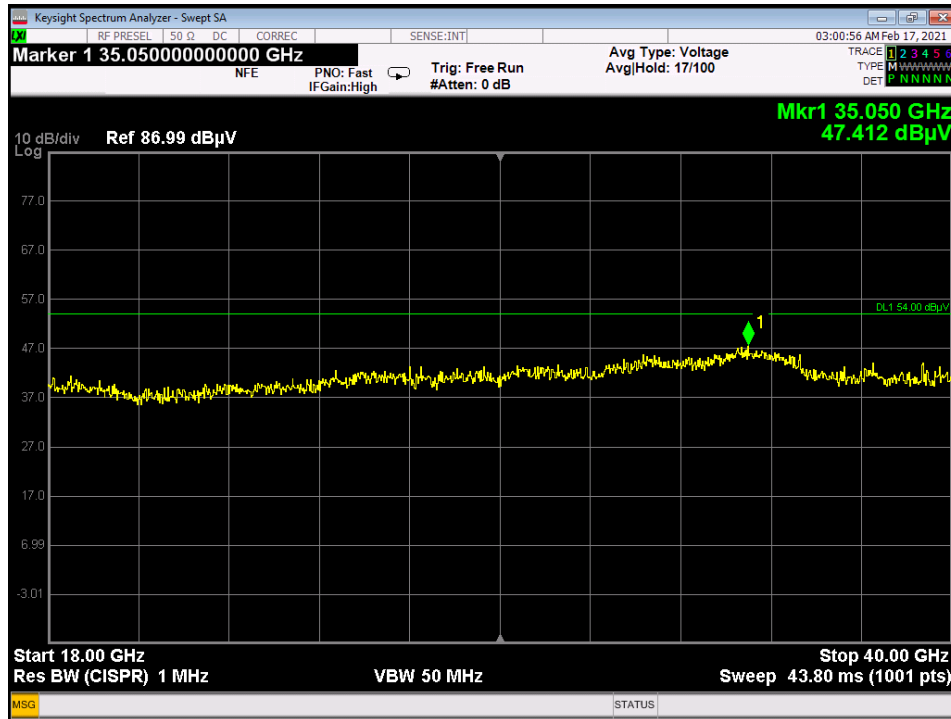

p20c0005_FCC_Part 15.407_UNII-3_Annex C
Radiated Spurious

High Channel_3 18 - 40 GHz

High Channel_UNII-3_Restricted

Low Channel_3_18 - 40 GHz

Low Channel_UNII-3_Restricted

Mid Channel_3_18 - 40 GHz

Mid Channel_UNII-3_Restricted

Job # - p20c0004
 Company - Panasonic
 Model # - VPU 3000
 Serial # -
 Additional Equipment - 120VAC/60Hz

Compliance Testing
 Prescan
 Vertical

— Limit (3m)
 — Vertical
 ◊ Suspects

Job # - p20c0004
 Company - Panasonic
 Model # - VPU 3000
 Serial # -
 Additional Equipment - 120VAC/60Hz

Compliance Testing
 Prescan
 Horizontal

— Limit (3m)
 — Horizontal
 ◊ Suspects