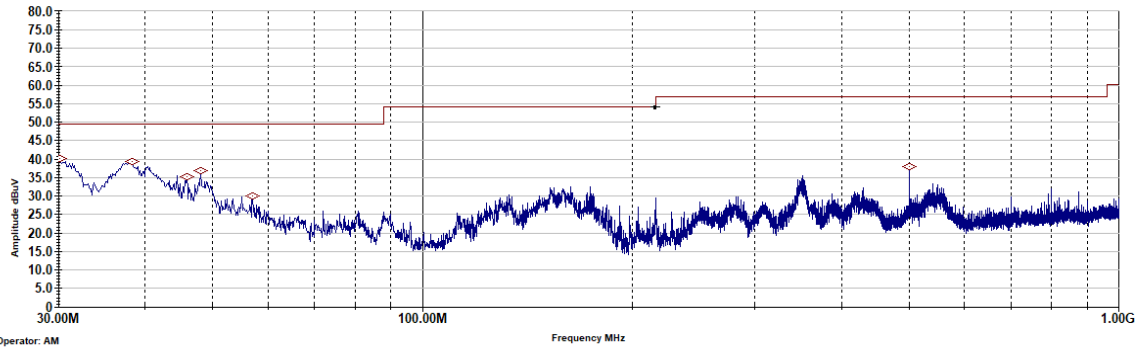

p20c0005_FCC_Part 15.407_UNII-3_Annex C
Radiated Spurious

High Channel_3 18 - 40 GHz

High Channel_UNII-3_Restricted

Low Channel_3_18 - 40 GHz

Low Channel_UNII-3_Restricted

Mid Channel_3_18 - 40 GHz

Mid Channel_UNII-3_Restricted

Job # - p20c0004
 Company - Panasonic
 Model # - VPU 3000
 Serial # -
 Additional Equipment - 120VAC/60Hz

Compliance Testing
 Prescan
 Vertical

— Limit (3m)
 — Vertical
 ◊ Suspects

Job # - p20c0004
 Company - Panasonic
 Model # - VPU 3000
 Serial # -
 Additional Equipment - 120VAC/60Hz

Compliance Testing
 Prescan
 Horizontal

— Limit (3m)
 — Horizontal
 ◊ Suspects