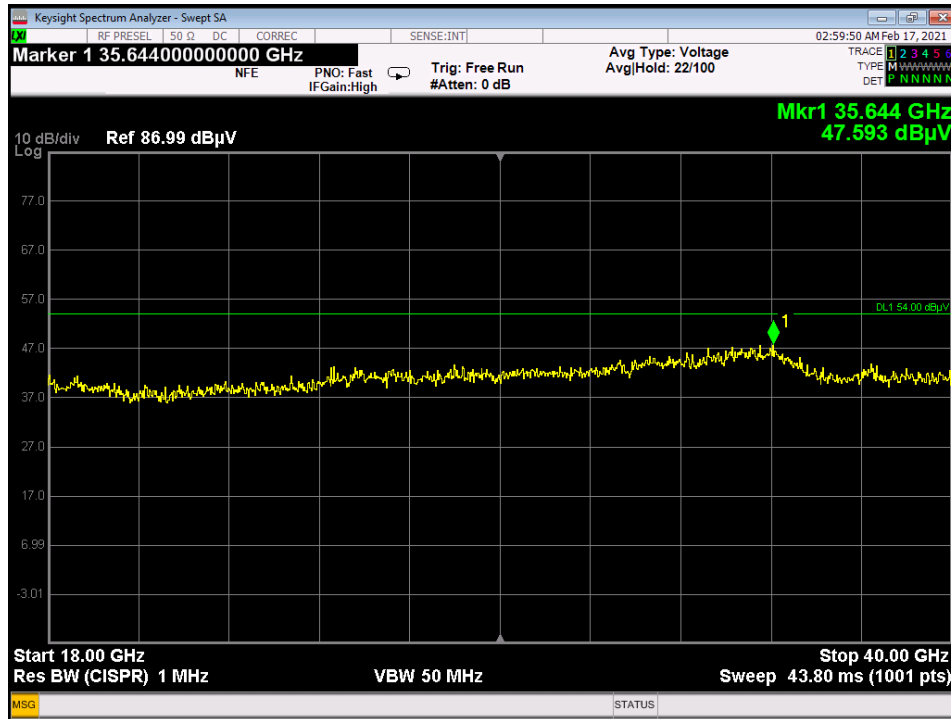

p20c0005_FCC_Part 15.407_UNII-3_Annex C
Radiated Spurious

High Channel_3 18 - 40 GHz

High Channel_UNII-3_Restricted

Low Channel_3_18 - 40 GHz

Low Channel_UNII-3_Restricted

Mid Channel_3_18 - 40 GHz

Mid Channel_UNII-3_Restricted

Job # - p20c0004
 Company - Panasonic
 Model # - VPU 3000
 Serial # -
 Additional Equipment - 120VAC/60Hz

Compliance Testing
 Prescan
 Vertical

— Limit (3m)
 — Vertical
 ◊ Suspects

Job # - p20c0004
 Company - Panasonic
 Model # - VPU 3000
 Serial # -
 Additional Equipment - 120VAC/60Hz

Compliance Testing
 Prescan
 Horizontal

— Limit (3m)
 — Horizontal
 ◊ Suspects