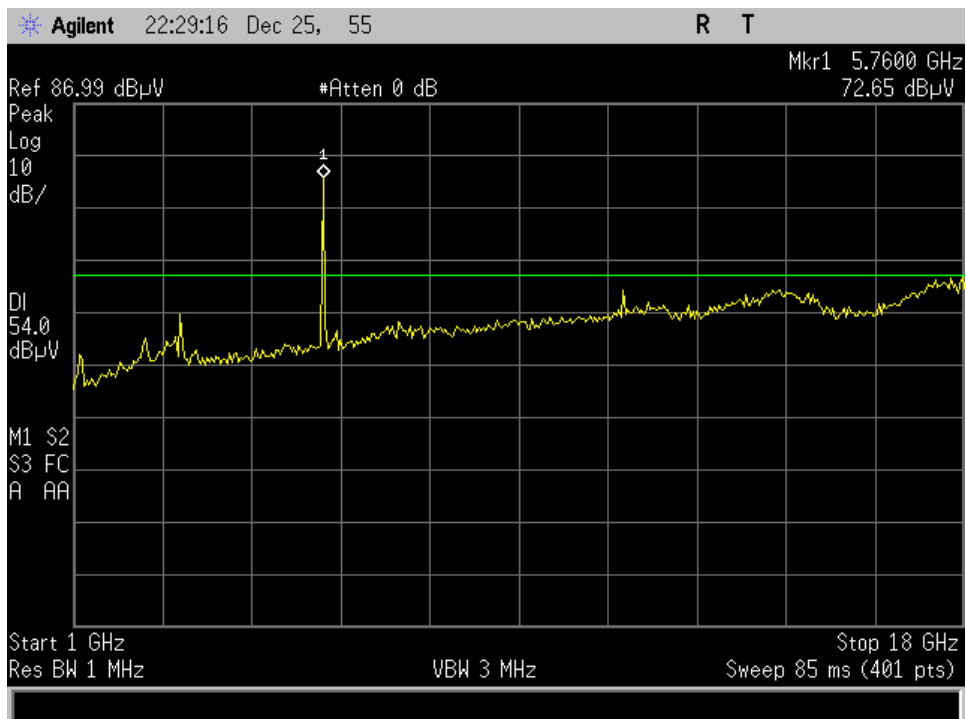

p20c0005_FCC_Part 15.407_UNII-3_Annex C
Radiated Spurious

High Channel_3 18 - 40 GHz

High Channel_UNII-3_Restricted

Low Channel_3_18 - 40 GHz

Low Channel_UNII-3_Restricted

Mid Channel_3_18 - 40 GHz

Mid Channel_UNII-3_Restricted

Job # - p20c0004
 Company - Panasonic
 Model # - VPU 3000
 Serial # -
 Additional Equipment - 120VAC/60Hz

Compliance Testing
 Prescan
 Vertical

— Limit (3m)
 — Vertical
 ◊ Suspects

Job # - p20c0004
 Company - Panasonic
 Model # - VPU 3000
 Serial # -
 Additional Equipment - 120VAC/60Hz

Compliance Testing
 Prescan
 Horizontal

— Limit (3m)
 — Horizontal
 ◊ Suspects