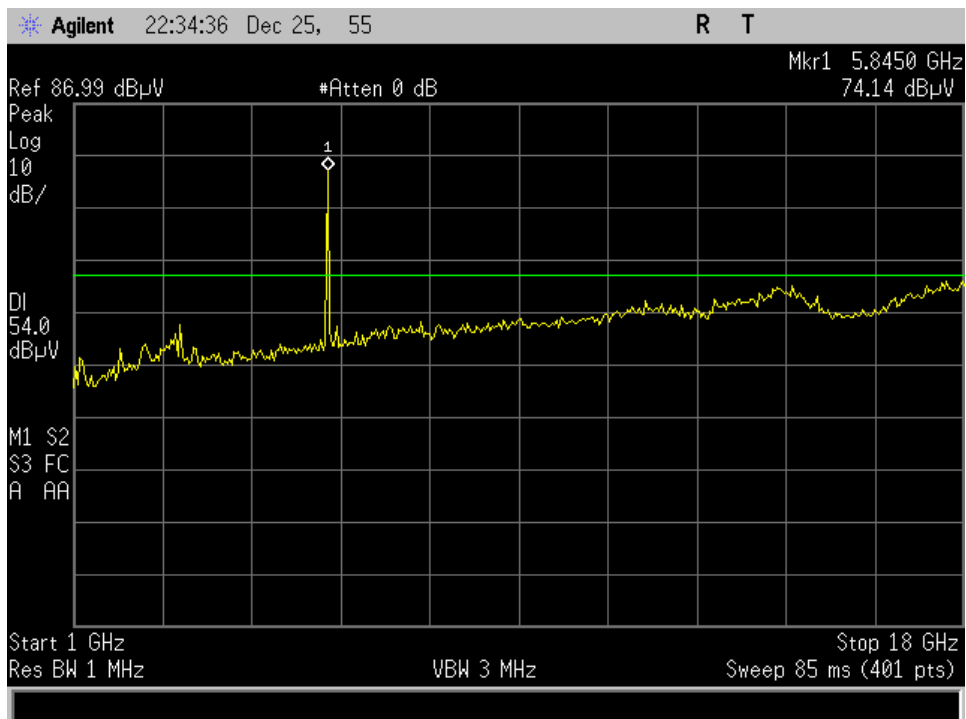

p20c0005_FCC_Part 15.407_UNII-3_Annex C
Radiated Spurious

High Channel_3 18 - 40 GHz

High Channel_UNII-3_Restricted

Low Channel_3_18 - 40 GHz

Low Channel_UNII-3_Restricted

Mid Channel_3_18 - 40 GHz

Mid Channel_UNII-3_Restricted

Job # - p20c0004
 Company - Panasonic
 Model # - VPU 3000
 Serial # -
 Additional Equipment - 120VAC/60Hz

Compliance Testing
 Prescan
 Vertical

— Limit (3m)
 — Vertical
 ◊ Suspects

Job # - p20c0004
 Company - Panasonic
 Model # - VPU 3000
 Serial # -
 Additional Equipment - 120VAC/60Hz

Compliance Testing
 Prescan
 Horizontal

— Limit (3m)
 — Horizontal
 ◊ Suspects