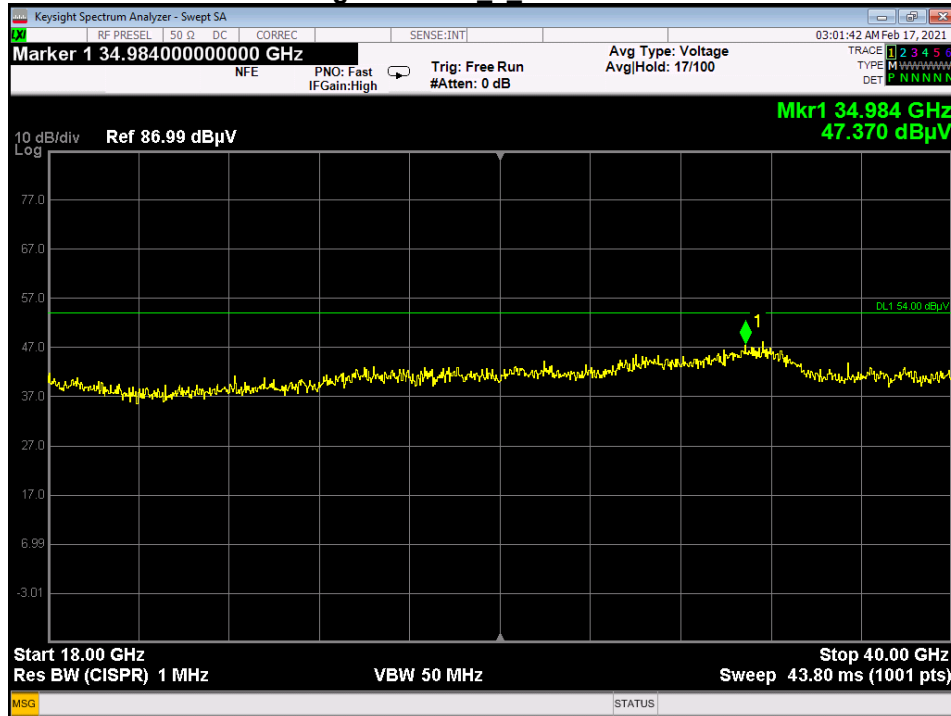

p20c0005_FCC_Part 15.407_UNII-3_Annex C
Radiated Spurious

High Channel_3 18 - 40 GHz

High Channel_UNII-3_Restricted

Low Channel_3_18 - 40 GHz

Low Channel_UNII-3_Restricted

Mid Channel_3_18 - 40 GHz

Mid Channel_UNII-3_Restricted

Job # - p20c0004
 Company - Panasonic
 Model # - VPU 3000
 Serial # -
 Additional Equipment - 120VAC/60Hz

Compliance Testing
 Prescan
 Vertical

— Limit (3m)
 — Vertical
 ◊ Suspects

Job # - p20c0004
 Company - Panasonic
 Model # - VPU 3000
 Serial # -
 Additional Equipment - 120VAC/60Hz

Compliance Testing
 Prescan
 Horizontal

— Limit (3m)
 — Horizontal
 ◊ Suspects