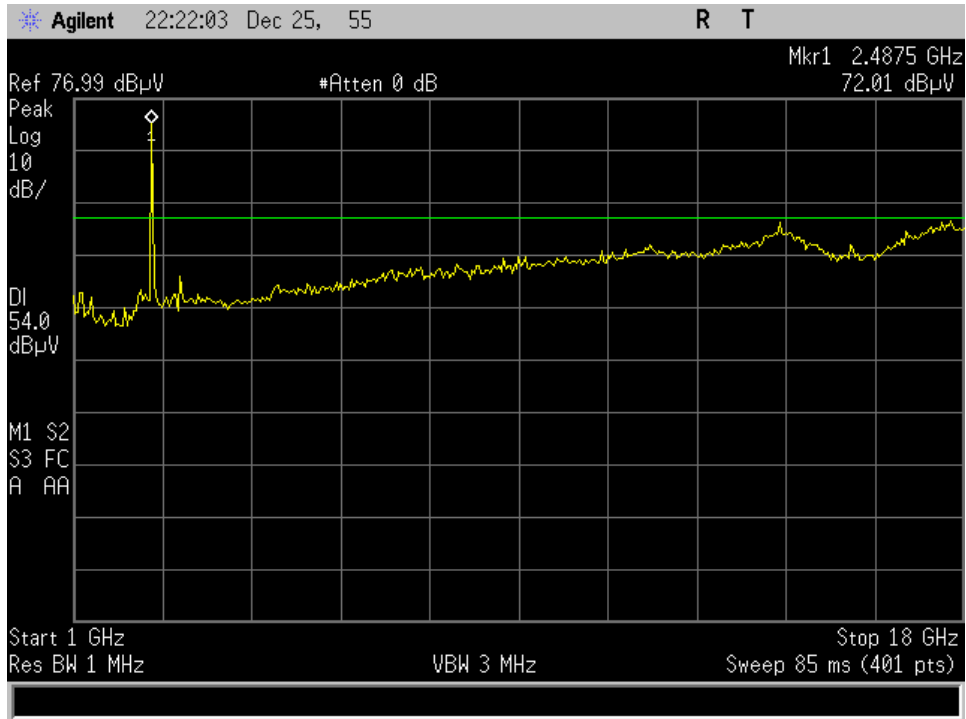

p20c0004_FCC_Part 15.247_WiFi_Annex C

High Channel_2.4

High Channel_2.4_18 - 40 GHz

Low Channel_2.4

Low Channel_2.4_18 - 40 GHz_Intermod

Mid Channel_2.4

Mid Channel_2.4_18 - 40 GHz

WiFi Intermod