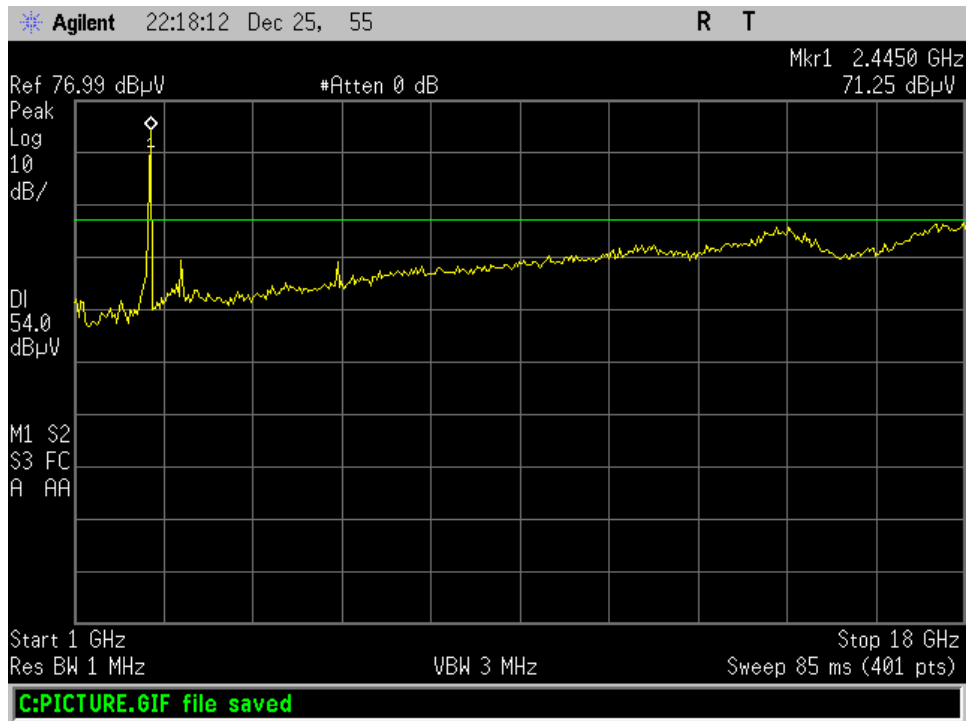

p20c0004_FCC_Part 15.247_WiFi_Annex C

High Channel_2.4

High Channel_2.4_18 - 40 GHz

Low Channel_2.4

Low Channel_2.4_18 - 40 GHz_Intermod

Mid Channel_2.4

Mid Channel_2.4_18 - 40 GHz

WiFi Intermod