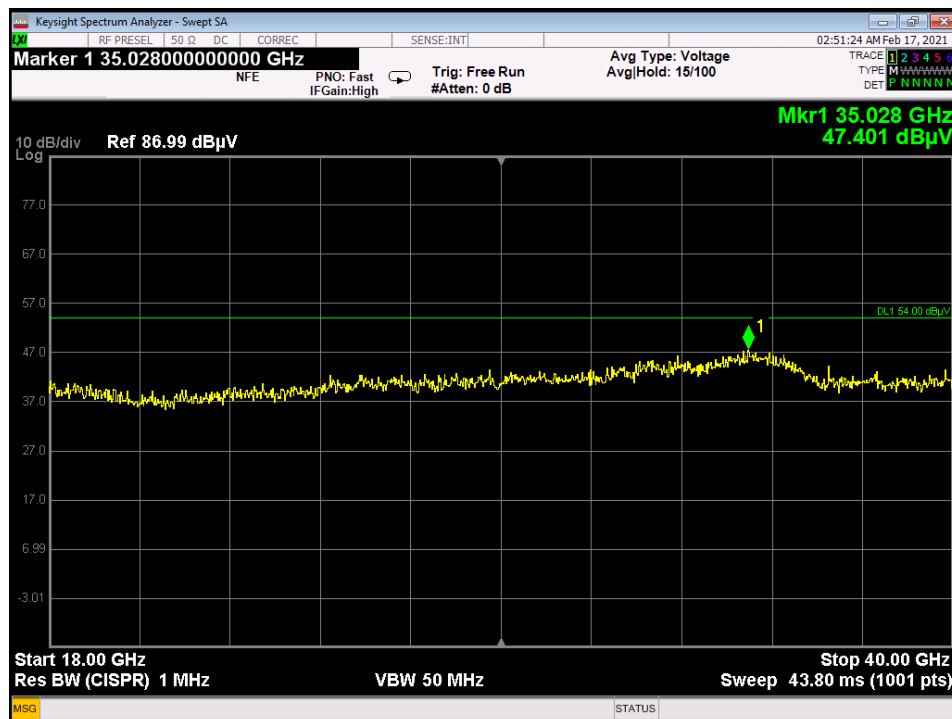

p20c0004_FCC_Part 15.247_WiFi_Annex C

High Channel_2.4

High Channel_2.4_18 - 40 GHz

Low Channel_2.4

Low Channel_2.4_18 - 40 GHz_Intermod

Mid Channel_2.4

Mid Channel_2.4_18 - 40 GHz

WiFi Intermod