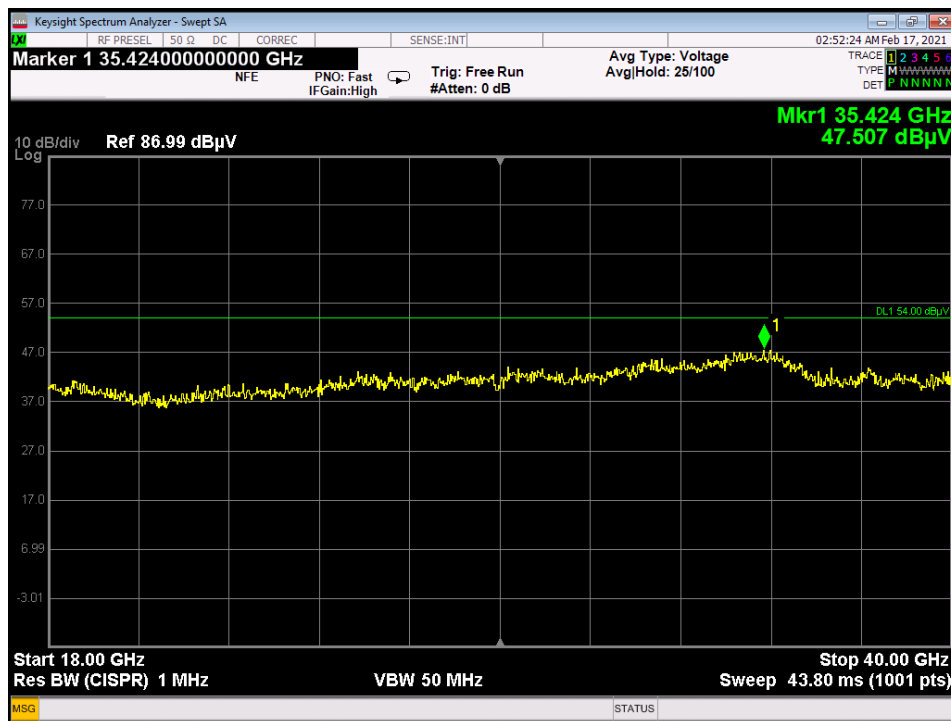

p20c0004_FCC_Part 15.247_WiFi_Annex C

High Channel_2.4

High Channel_2.4_18 - 40 GHz

Low Channel_2.4

Low Channel_2.4_18 - 40 GHz_Intermod

Mid Channel_2.4

Mid Channel_2.4_18 - 40 GHz

WiFi Intermod