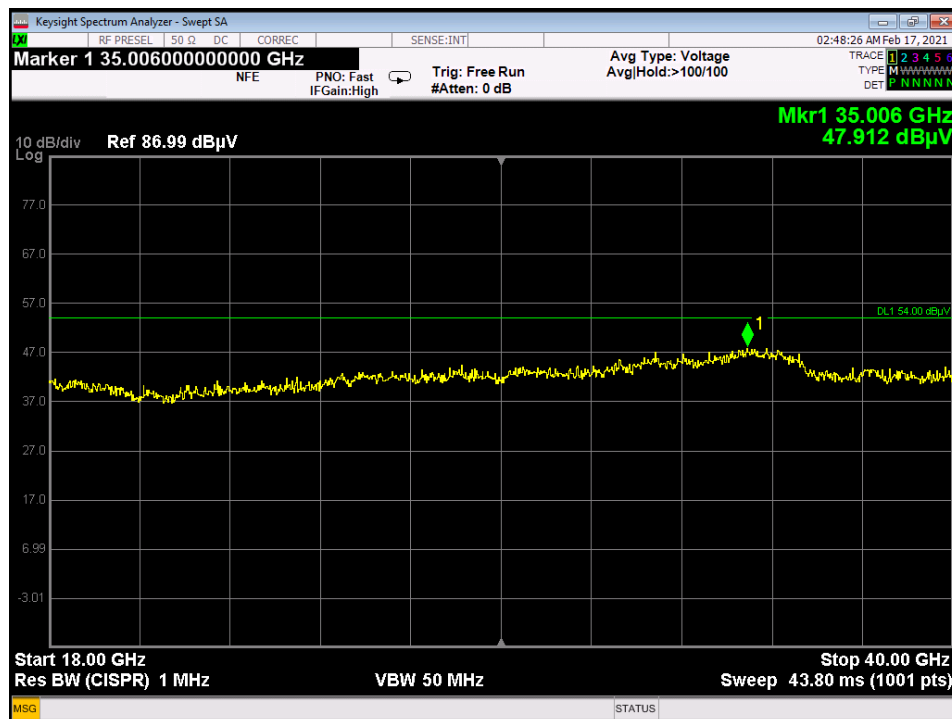

p20c0004_FCC_Part 15.247_WiFi_Annex C

High Channel_2.4

High Channel_2.4_18 - 40 GHz

Low Channel_2.4

Low Channel_2.4_18 - 40 GHz_Intermod

Mid Channel_2.4

Mid Channel_2.4_18 - 40 GHz

WiFi Intermod