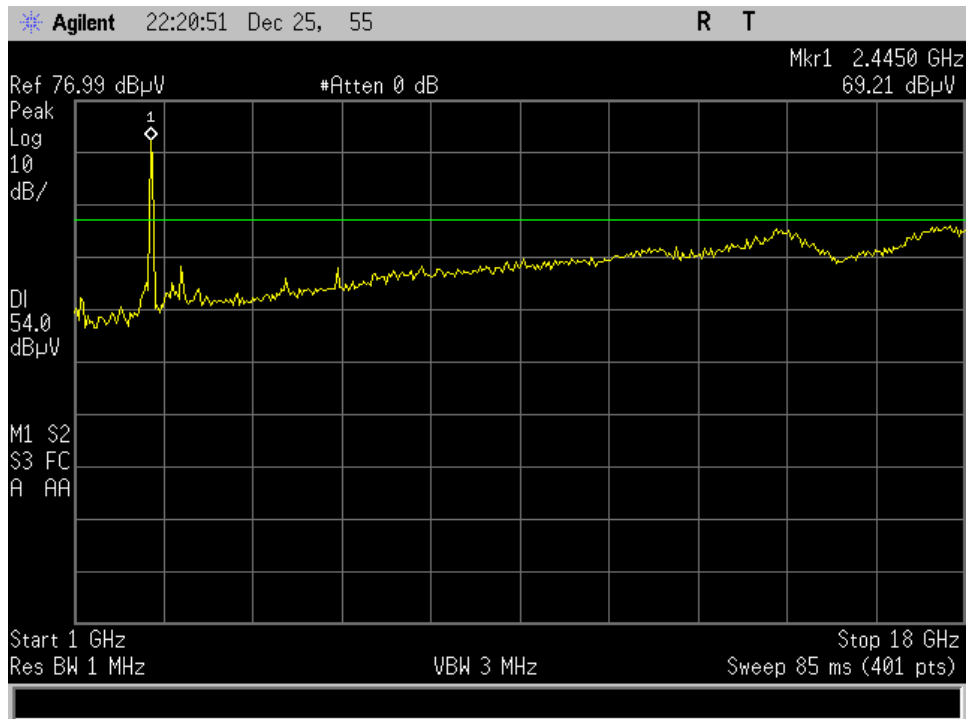

p20c0004_FCC_Part 15.247_WiFi_Annex C

High Channel_2.4

High Channel_2.4_18 - 40 GHz

Low Channel_2.4

Low Channel_2.4_18 - 40 GHz_Intermod

Mid Channel_2.4

Mid Channel_2.4_18 - 40 GHz

WiFi Intermod