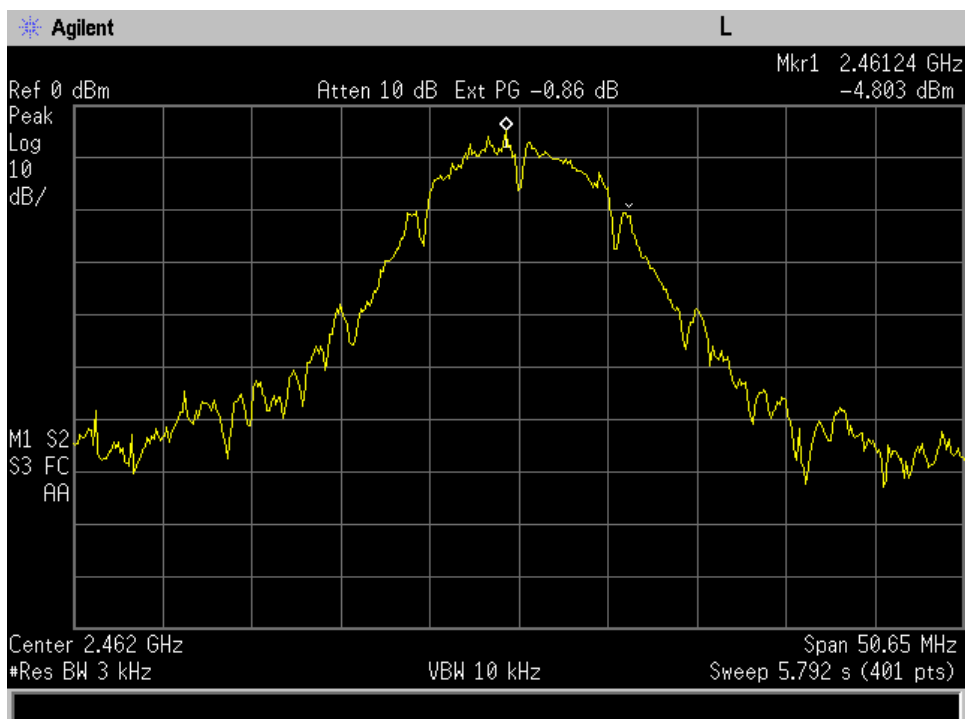

p20c0004_PSD_High Channel_2.4 WiFi_B_P1