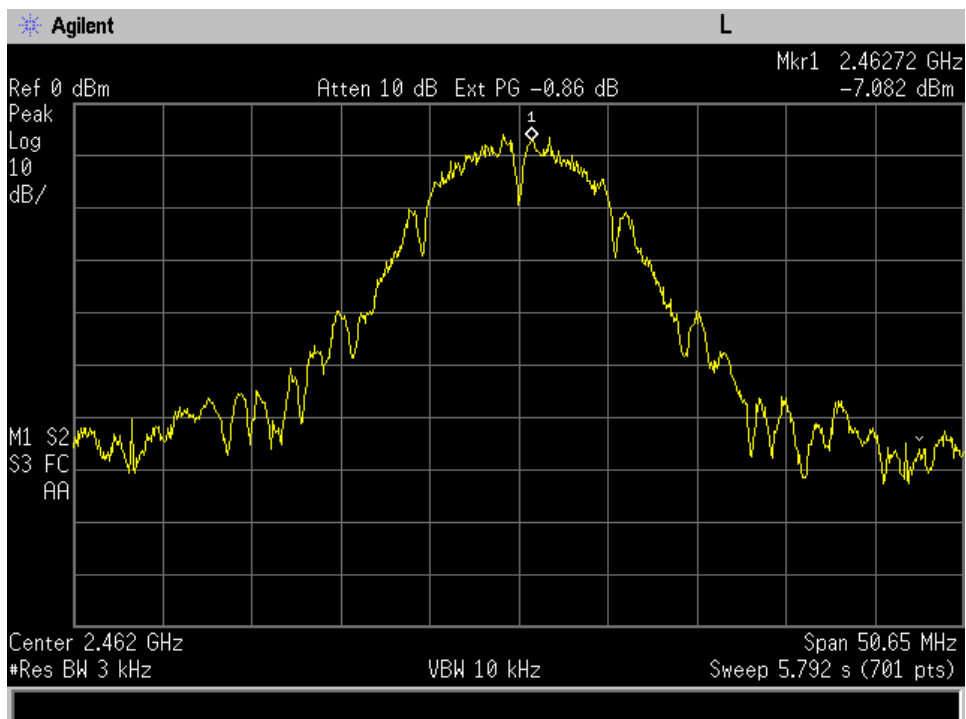

p20c0004\_Output Power\_High Channel\_2.4 WiFi\_B\_P1

**p20c0004\_Output Power\_Low Channel\_2.4 WiFi\_B\_P0**

**p20c0004\_Output Power\_Low Channel\_2.4 WiFi\_B\_P1**

p20c0004\_Output Power\_Mid Channel\_2.4 WiFi\_B\_P0

p20c0004\_Output Power\_Mid Channel\_2.4 WiFi\_B\_P1

p20c0004\_PSD\_High Channel\_2.4 WiFi\_B\_P0

p20c0004\_PSD\_High Channel\_2.4 WiFi\_B\_P1

p20c0004\_PSD\_High Channel\_2.4 WiFi\_G\_P0

p20c0004\_PSD\_High Channel\_2.4 WiFi\_G\_P1