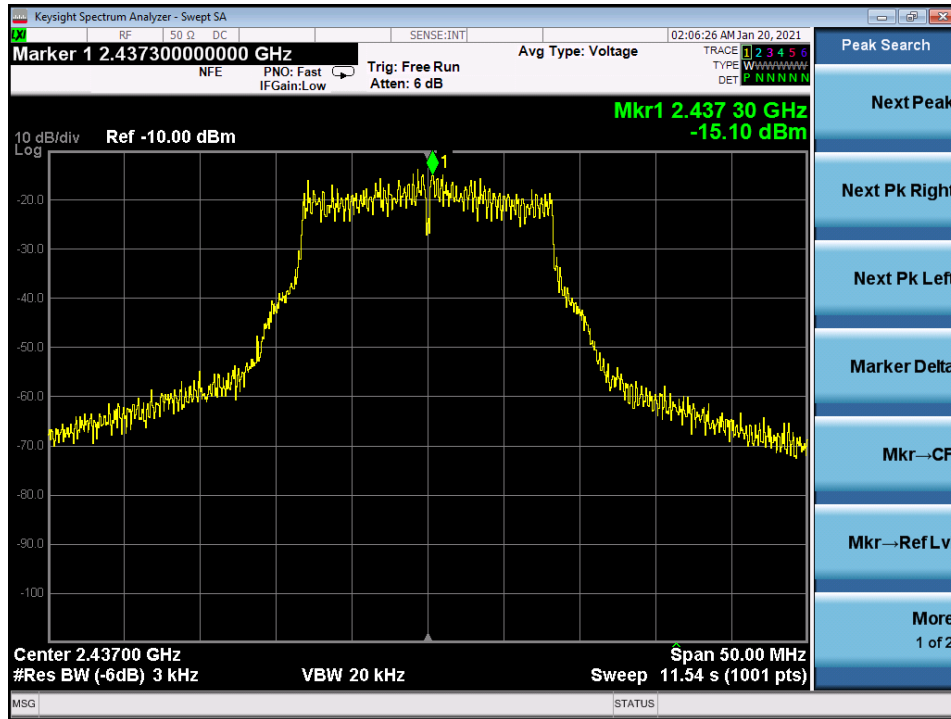

p20c0004_PSD_Mid Channel_2.4 WiFi_G_P0