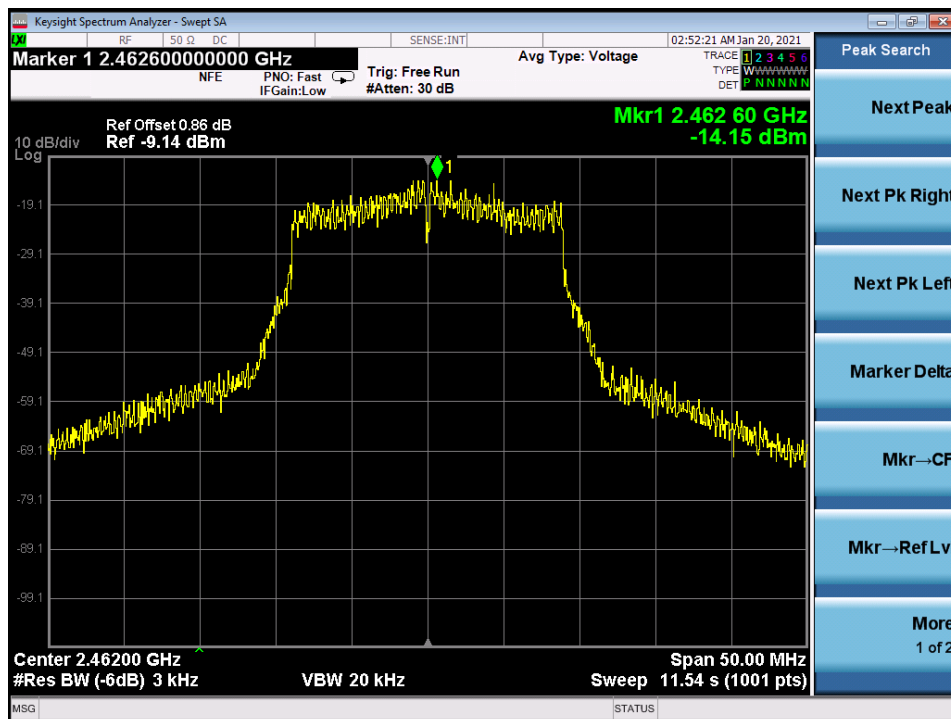

p20c0004\_Output Power\_High Channel\_2.4 WiFi\_B\_P1

**p20c0004\_Output Power\_Low Channel\_2.4 WiFi\_B\_P0**

**p20c0004\_Output Power\_Low Channel\_2.4 WiFi\_B\_P1**

p20c0004\_Output Power\_Mid Channel\_2.4 WiFi\_B\_P0

p20c0004\_Output Power\_Mid Channel\_2.4 WiFi\_B\_P1

p20c0004\_PSD\_High Channel\_2.4 WiFi\_B\_P0

p20c0004\_PSD\_High Channel\_2.4 WiFi\_B\_P1

p20c0004\_PSD\_High Channel\_2.4 WiFi\_G\_P0

p20c0004\_PSD\_High Channel\_2.4 WiFi\_G\_P1

p20c0004\_PSD\_High Channel\_2.4 WiFi\_N\_P0

p20c0004\_PSD\_High Channel\_2.4 WiFi\_N\_P1

p20c0004\_PSD\_Low Channel\_2.4 WiFi\_B\_P0

p20c0004\_PSD\_Low Channel\_2.4 WiFi\_B\_P1

p20c0004\_PSD\_Low Channel\_2.4 WiFi\_G\_P0