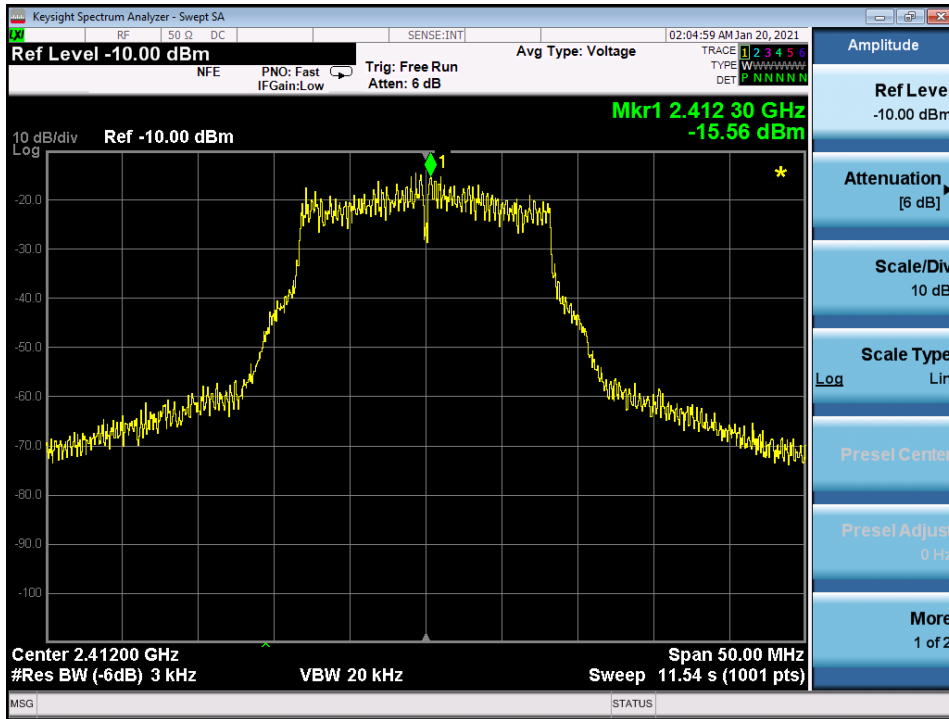

p20c0004\_PSD\_High Channel\_2.4 WiFi\_N\_P0

p20c0004\_PSD\_High Channel\_2.4 WiFi\_N\_P1

p20c0004\_PSD\_Low Channel\_2.4 WiFi\_B\_P0

p20c0004\_PSD\_Low Channel\_2.4 WiFi\_B\_P1

p20c0004\_PSD\_Low Channel\_2.4 WiFi\_G\_P0