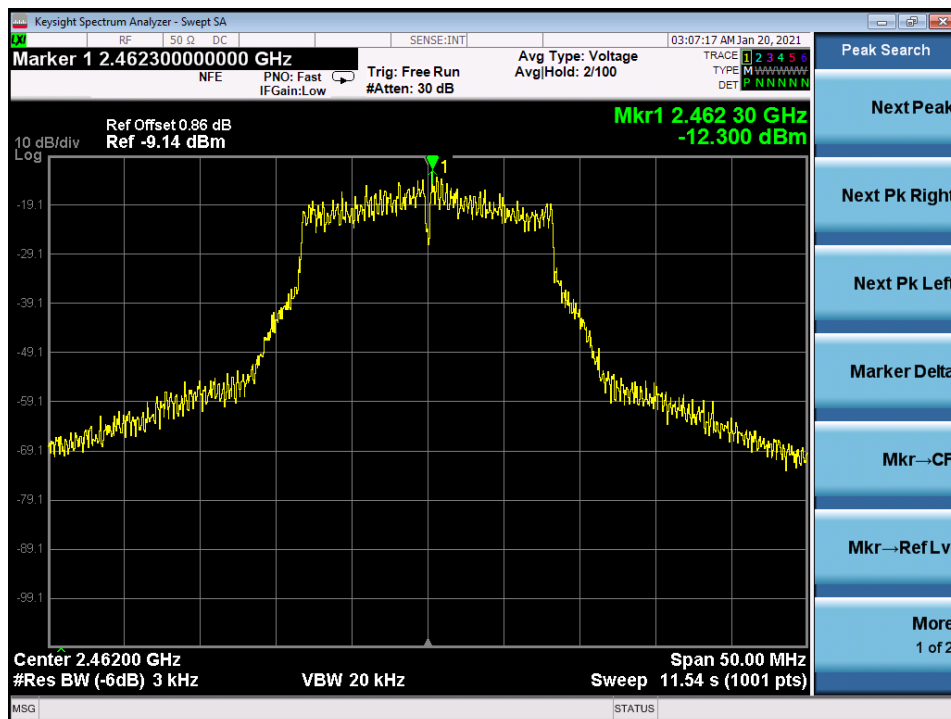

p20c0004\_Output Power\_High Channel\_2.4 WiFi\_B\_P1

**p20c0004\_Output Power\_Low Channel\_2.4 WiFi\_B\_P0**

**p20c0004\_Output Power\_Low Channel\_2.4 WiFi\_B\_P1**

p20c0004\_Output Power\_Mid Channel\_2.4 WiFi\_B\_P0

p20c0004\_Output Power\_Mid Channel\_2.4 WiFi\_B\_P1

p20c0004\_PSD\_High Channel\_2.4 WiFi\_B\_P0

p20c0004\_PSD\_High Channel\_2.4 WiFi\_B\_P1

p20c0004\_PSD\_High Channel\_2.4 WiFi\_G\_P0

p20c0004\_PSD\_High Channel\_2.4 WiFi\_G\_P1

p20c0004\_PSD\_High Channel\_2.4 WiFi\_N\_P0

p20c0004\_PSD\_High Channel\_2.4 WiFi\_N\_P1

p20c0004\_PSD\_Low Channel\_2.4 WiFi\_B\_P0

p20c0004\_PSD\_Low Channel\_2.4 WiFi\_B\_P1

p20c0004\_PSD\_Low Channel\_2.4 WiFi\_G\_P0