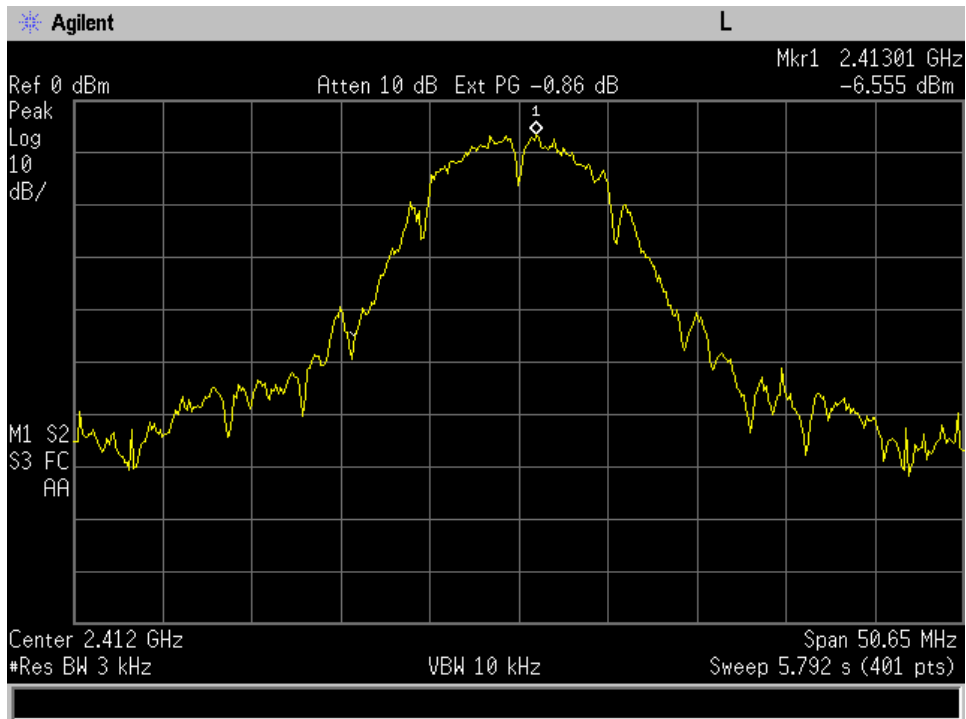

p20c0004\_Output Power\_High Channel\_2.4 WiFi\_B\_P1

**p20c0004\_Output Power\_Low Channel\_2.4 WiFi\_B\_P0**

**p20c0004\_Output Power\_Low Channel\_2.4 WiFi\_B\_P1**

p20c0004\_Output Power\_Mid Channel\_2.4 WiFi\_B\_P0

p20c0004\_Output Power\_Mid Channel\_2.4 WiFi\_B\_P1

p20c0004\_PSD\_High Channel\_2.4 WiFi\_B\_P0

p20c0004\_PSD\_High Channel\_2.4 WiFi\_B\_P1

p20c0004\_PSD\_High Channel\_2.4 WiFi\_G\_P0

p20c0004\_PSD\_High Channel\_2.4 WiFi\_G\_P1

p20c0004\_PSD\_High Channel\_2.4 WiFi\_N\_P0

p20c0004\_PSD\_High Channel\_2.4 WiFi\_N\_P1

p20c0004\_PSD\_Low Channel\_2.4 WiFi\_B\_P0

p20c0004\_PSD\_Low Channel\_2.4 WiFi\_B\_P1

p20c0004\_PSD\_Low Channel\_2.4 WiFi\_G\_P0