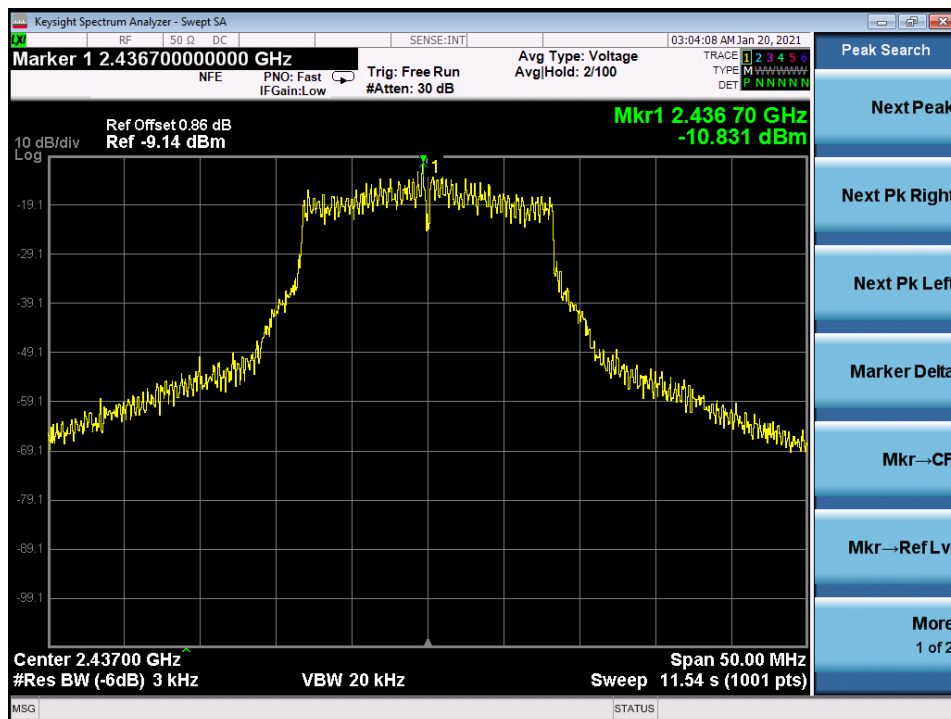

p20c0004_PSD_Mid Channel_2.4 WiFi_G_P1