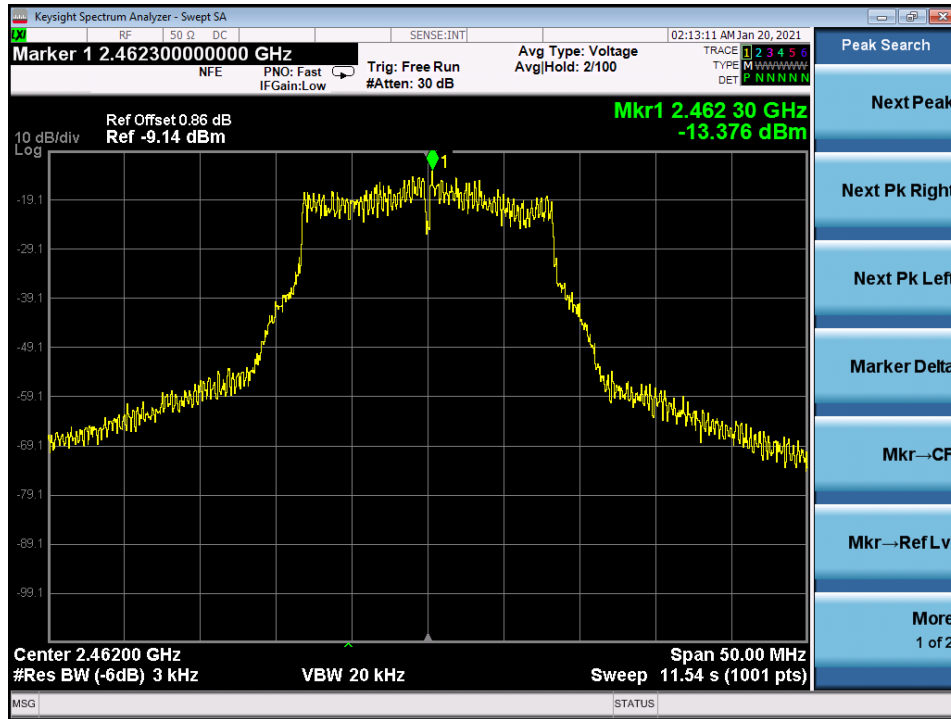

p20c0004\_Output Power\_High Channel\_2.4 WiFi\_B\_P1

**p20c0004\_Output Power\_Low Channel\_2.4 WiFi\_B\_P0**

**p20c0004\_Output Power\_Low Channel\_2.4 WiFi\_B\_P1**

p20c0004\_Output Power\_Mid Channel\_2.4 WiFi\_B\_P0

p20c0004\_Output Power\_Mid Channel\_2.4 WiFi\_B\_P1

p20c0004\_PSD\_High Channel\_2.4 WiFi\_B\_P0

p20c0004\_PSD\_High Channel\_2.4 WiFi\_B\_P1

p20c0004\_PSD\_High Channel\_2.4 WiFi\_G\_P0

p20c0004\_PSD\_High Channel\_2.4 WiFi\_G\_P1

p20c0004\_PSD\_High Channel\_2.4 WiFi\_N\_P0

p20c0004\_PSD\_High Channel\_2.4 WiFi\_N\_P1

p20c0004\_PSD\_Low Channel\_2.4 WiFi\_B\_P0

p20c0004\_PSD\_Low Channel\_2.4 WiFi\_B\_P1

p20c0004\_PSD\_Low Channel\_2.4 WiFi\_G\_P0