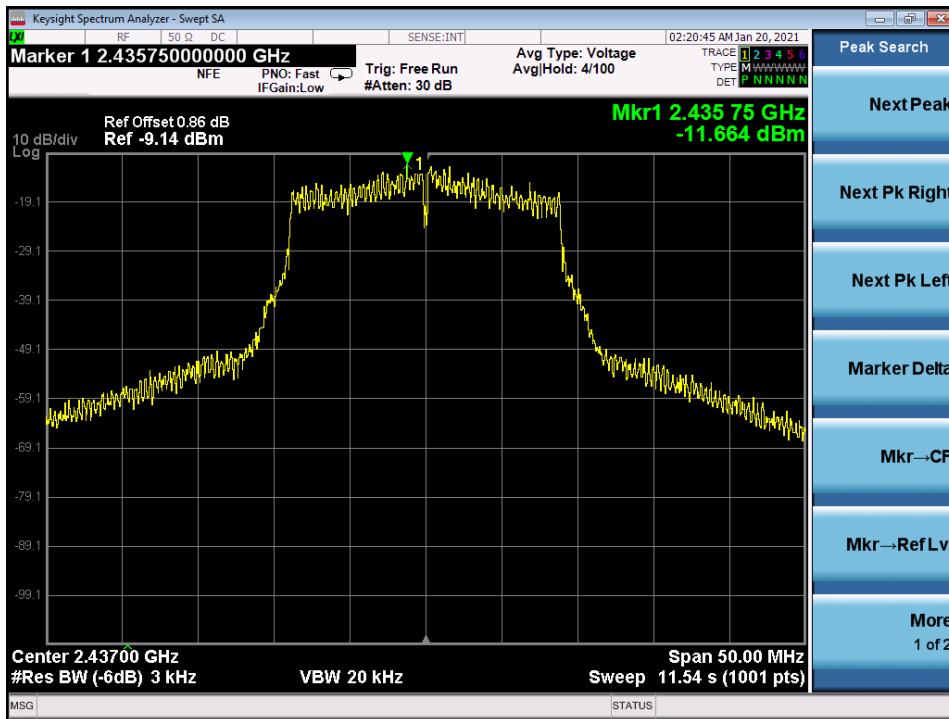

p20c0004_PSD_Mid Channel_2.4 WiFi_N_P0