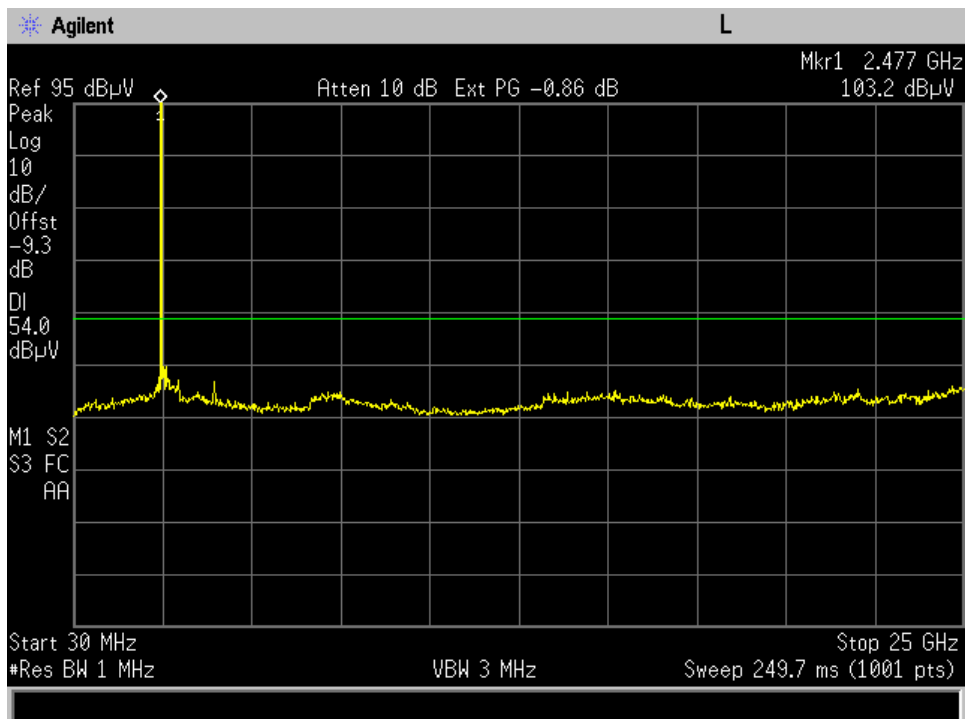

p20c0004 Annex A

p20c0004_30 dBc_High Channel_BLE

p20c0004_30 dBc_Low Channel_BLE

p20c0004_Conducted Spurious_High Channel_BLE

p20c0004_Conducted Spurious_Low Channel_BLE

p20c0004_Conducted Spurious_Mid Channel_BLE

p20c0004_Restricted Band Edge_High Channel_BLE

p20c0004_Restricted Band Edge_Low Channel_BLE

p20c0004_Restricted Band_High Channel_BLE

p20c0004_Restricted Band_Low Channel_BLE

p20c0004_Restricted Band_Mid Channel_BLE