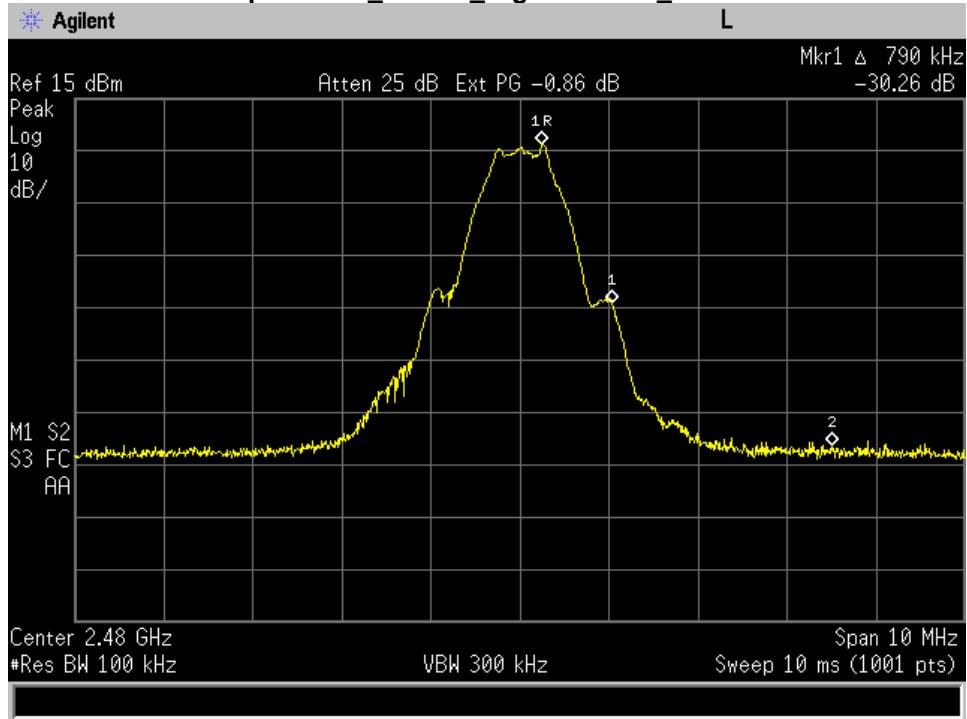

p20c0004 Annex A

p20c0004_30 dBc_High Channel_BLE

p20c0004_30 dBc_Low Channel_BLE

p20c0004_Conducted Spurious_High Channel_BLE

p20c0004_Conducted Spurious_Low Channel_BLE

p20c0004_Conducted Spurious_Mid Channel_BLE

p20c0004_Restricted Band Edge_High Channel_BLE

p20c0004_Restricted Band Edge_Low Channel_BLE

p20c0004_Restricted Band_High Channel_BLE

p20c0004_Restricted Band_Low Channel_BLE

p20c0004_Restricted Band_Mid Channel_BLE