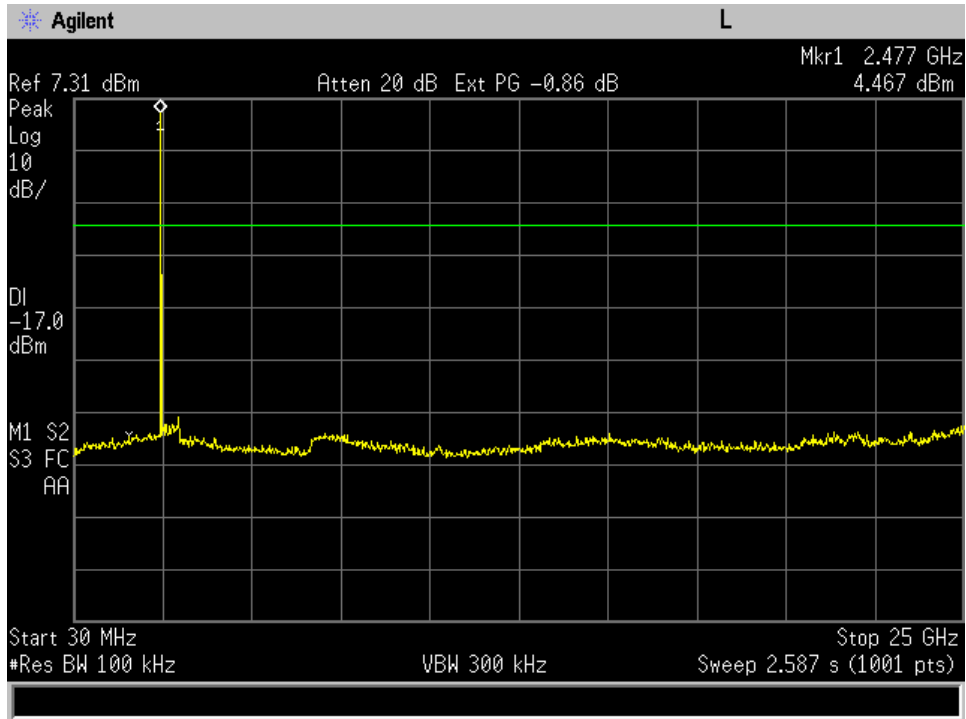

p20c0004 Annex A

p20c0004_30 dBc_High Channel_BLE

p20c0004_30 dBc_Low Channel_BLE

p20c0004_Conducted Spurious_High Channel_BLE

p20c0004_Conducted Spurious_Low Channel_BLE

p20c0004_Conducted Spurious_Mid Channel_BLE

p20c0004_Restricted Band Edge_High Channel_BLE

p20c0004_Restricted Band Edge_Low Channel_BLE

p20c0004_Restricted Band_High Channel_BLE

p20c0004_Restricted Band_Low Channel_BLE

p20c0004_Restricted Band_Mid Channel_BLE