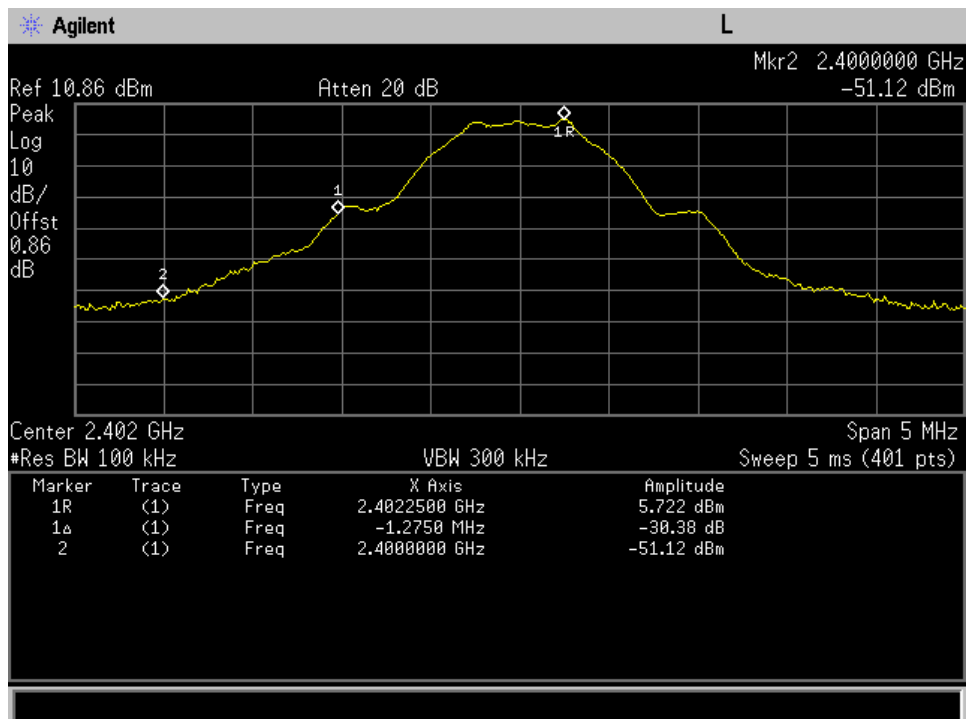

p20c0004 Annex A

p20c0004_30 dBc_High Channel_BLE

p20c0004_30 dBc_Low Channel_BLE

p20c0004_Conducted Spurious_High Channel_BLE

p20c0004_Conducted Spurious_Low Channel_BLE

p20c0004_Conducted Spurious_Mid Channel_BLE

p20c0004_Restricted Band Edge_High Channel_BLE

p20c0004_Restricted Band Edge_Low Channel_BLE

p20c0004_Restricted Band_High Channel_BLE

p20c0004_Restricted Band_Low Channel_BLE

p20c0004_Restricted Band_Mid Channel_BLE