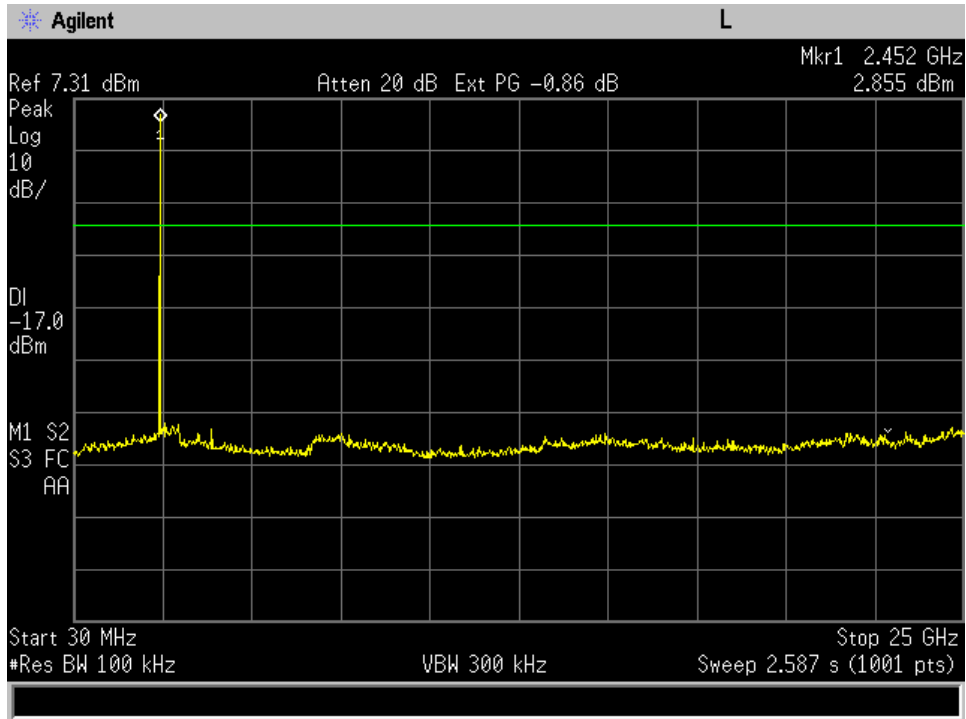

p20c0004 Annex A

p20c0004_30 dBc_High Channel_BLE

p20c0004_30 dBc_Low Channel_BLE

p20c0004_Conducted Spurious_High Channel_BLE

p20c0004_Conducted Spurious_Low Channel_BLE

p20c0004_Conducted Spurious_Mid Channel_BLE

p20c0004_Restricted Band Edge_High Channel_BLE

p20c0004_Restricted Band Edge_Low Channel_BLE

p20c0004_Restricted Band_High Channel_BLE

p20c0004_Restricted Band_Low Channel_BLE

p20c0004_Restricted Band_Mid Channel_BLE