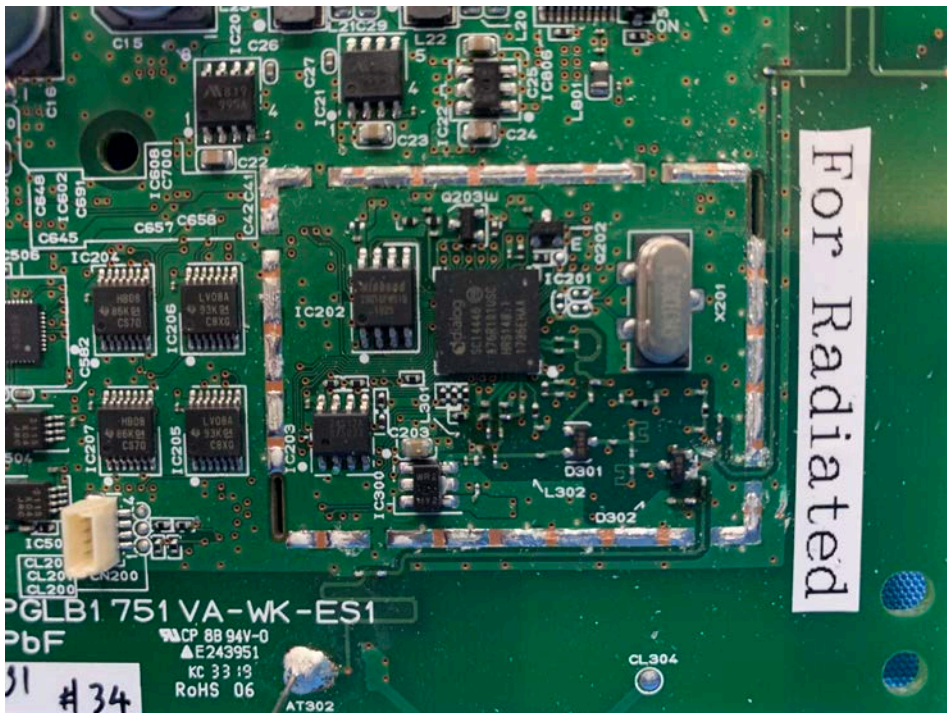

INTERTEK TESTING SERVICES

Internal photos

INTERTEK TESTING SERVICES

Internal photos

Test Report Number: 19100875HKG-001, 19100875HKG-002
FCC ID: ACJ9TAK-SRB20
IC: 216M-KSRB20

INTERTEK TESTING SERVICES

Internal photos

Test Report Number: 19100875HKG-001, 19100875HKG-002
FCC ID: ACJ9TAK-SRB20
IC: 216M-KSRB20