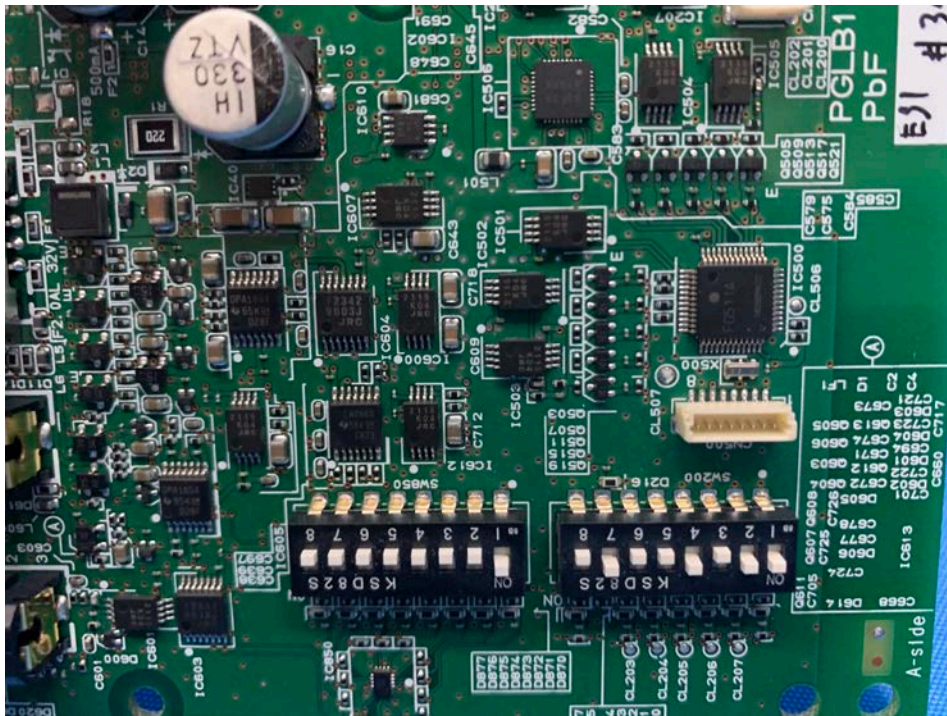

INTERTEK TESTING SERVICES

Internal photos

INTERTEK TESTING SERVICES

Internal photos

Test Report Number: 19100875HKG-001, 19100875HKG-002
FCC ID: ACJ9TAK-SRB20
IC: 216M-KSRB20

INTERTEK TESTING SERVICES

Internal photos

Test Report Number: 19100875HKG-001, 19100875HKG-002
FCC ID: ACJ9TAK-SRB20
IC: 216M-KSRB20