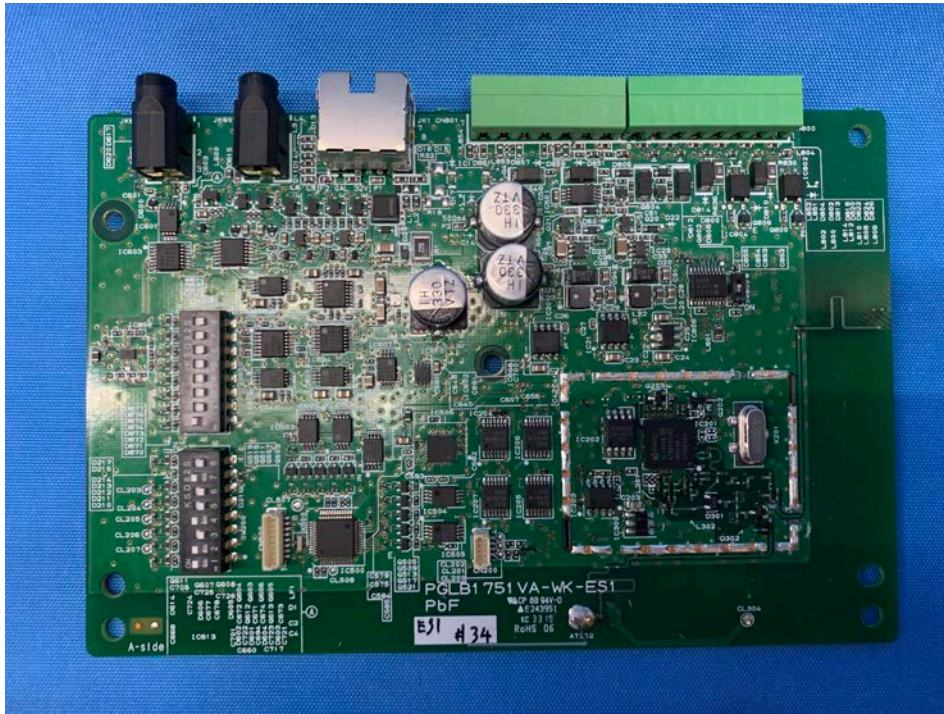

INTERTEK TESTING SERVICES

Internal photos

INTERTEK TESTING SERVICES

Internal photos

Test Report Number: 19100875HKG-001, 19100875HKG-002
FCC ID: ACJ9TAK-SRB20
IC: 216M-KSRB20

INTERTEK TESTING SERVICES

Internal photos

Test Report Number: 19100875HKG-001, 19100875HKG-002
FCC ID: ACJ9TAK-SRB20
IC: 216M-KSRB20