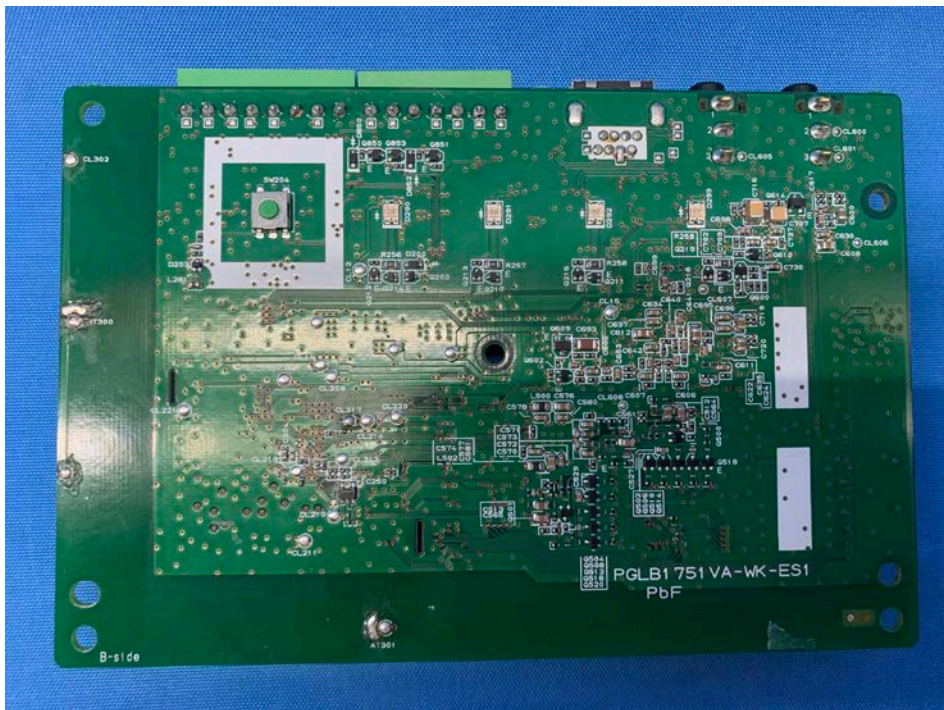

INTERTEK TESTING SERVICES

Internal photos

INTERTEK TESTING SERVICES

Internal photos

Test Report Number: 19100875HKG-001, 19100875HKG-002
FCC ID: ACJ9TAK-SRB20
IC: 216M-KSRB20

INTERTEK TESTING SERVICES

Internal photos

Test Report Number: 19100875HKG-001, 19100875HKG-002
FCC ID: ACJ9TAK-SRB20
IC: 216M-KSRB20